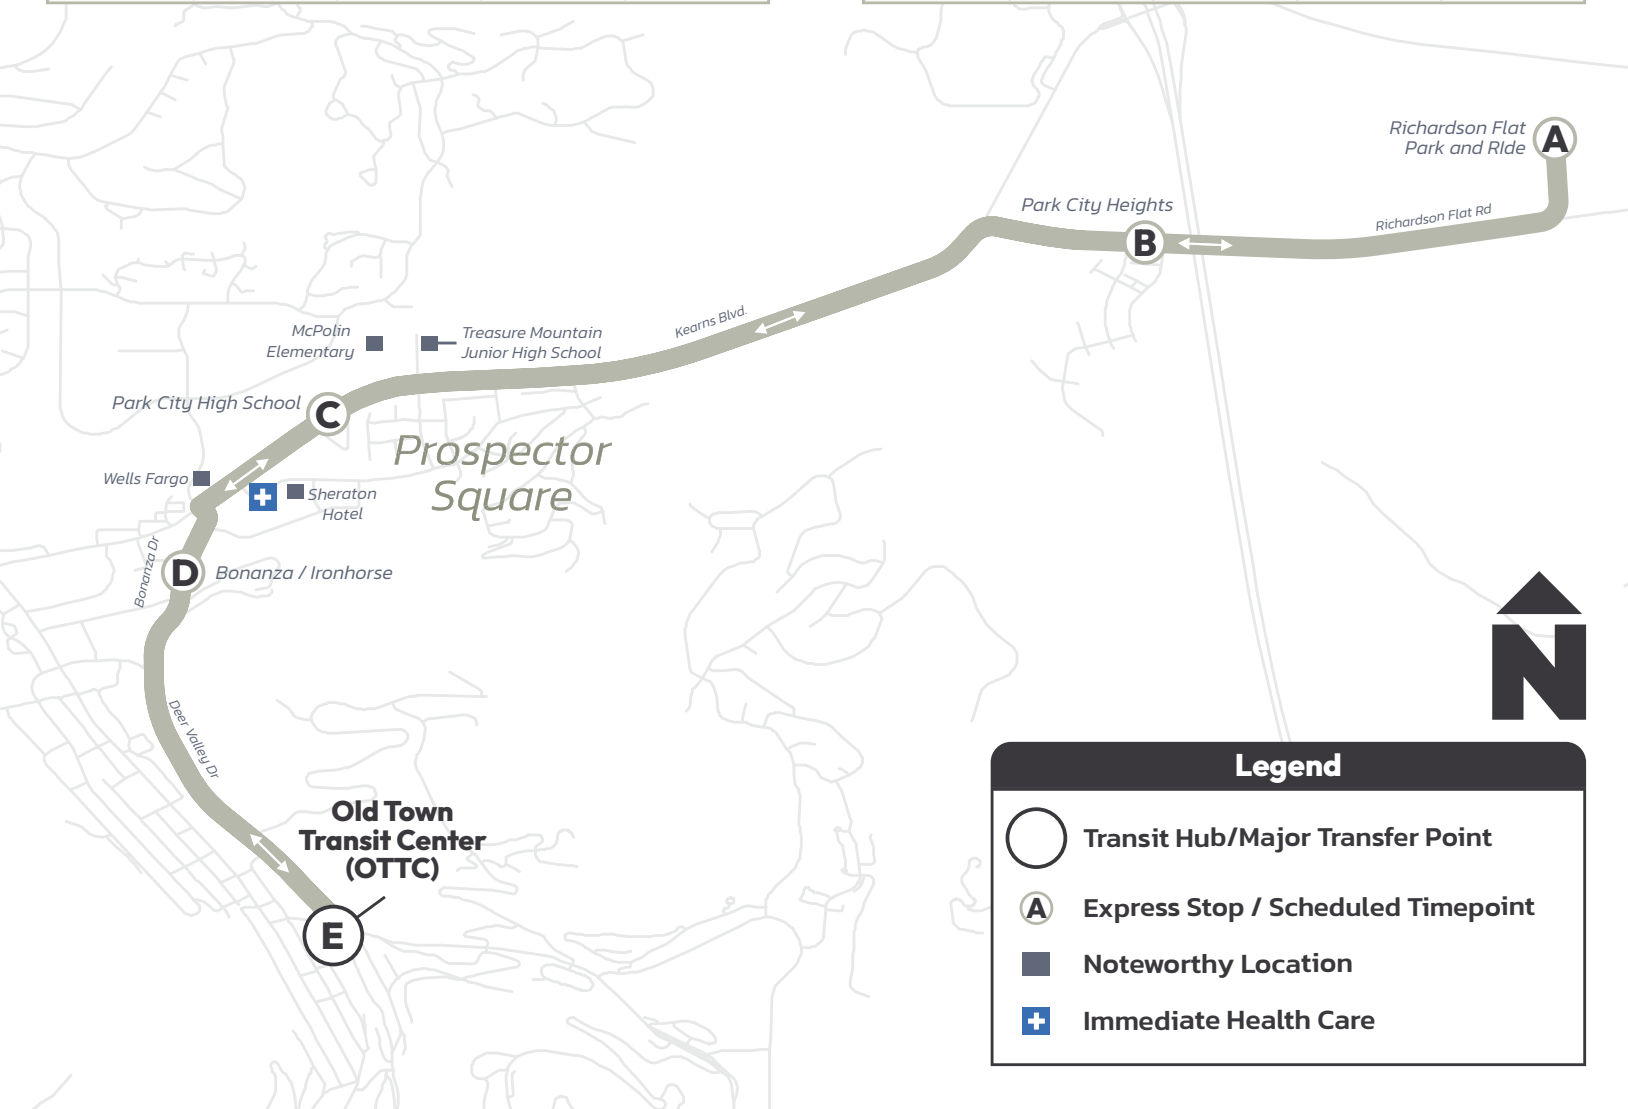

Hours: 6:05 AM–11:05 PM

From Old Town Transit Center (OTTC)
Seven days a week

**Richardson Flat—
Main Street Express**

Every 20 Minutes

To Richardson Flat Park and Ride				
OTTC	Bonanza/Ironhorse	High School -S	PC Heights South	Richardson Flat
7:05 PM	7:08 PM	7:09 PM	7:13 PM	7:15 PM
7:45 PM	7:48 PM	7:49 PM	7:53 PM	7:55 PM
8:25 PM	8:28 PM	8:29 PM	8:33 PM	8:35 PM
9:05 PM	9:08 PM	9:09 PM	9:13 PM	9:15 PM
9:45 PM	9:48 PM	9:49 PM	9:53 PM	9:55 PM
10:25 PM	10:28 PM	10:29 PM	10:33 PM	10:35 PM
11:05 PM	11:08 PM	11:09 PM	11:13 PM	11:15 PM

To Main Street (OTTC)				
Richardson Flat	PC Heights North	High School -N	Bonanza/Ironhorse	OTTC
6:45 PM	6:47 PM	6:51 PM	6:53 PM	6:57 PM
7:25 PM	7:27 PM	7:31 PM	7:33 PM	7:37 PM
8:05 PM	8:07 PM	8:11 PM	8:13 PM	8:17 PM
8:45 PM	8:47 PM	8:51 PM	8:53 PM	8:57 PM
9:25 PM	9:27 PM	9:31 PM	9:33 PM	9:37 PM
10:05 PM	10:07 PM	10:11 PM	10:13 PM	10:17 PM
10:45 PM	10:47 PM	10:51 PM	10:53 PM	10:57 PM

Legend

- Transit Hub/Major Transfer Point
- Express Stop / Scheduled Timepoint
- Noteworthy Location
- Immediate Health Care