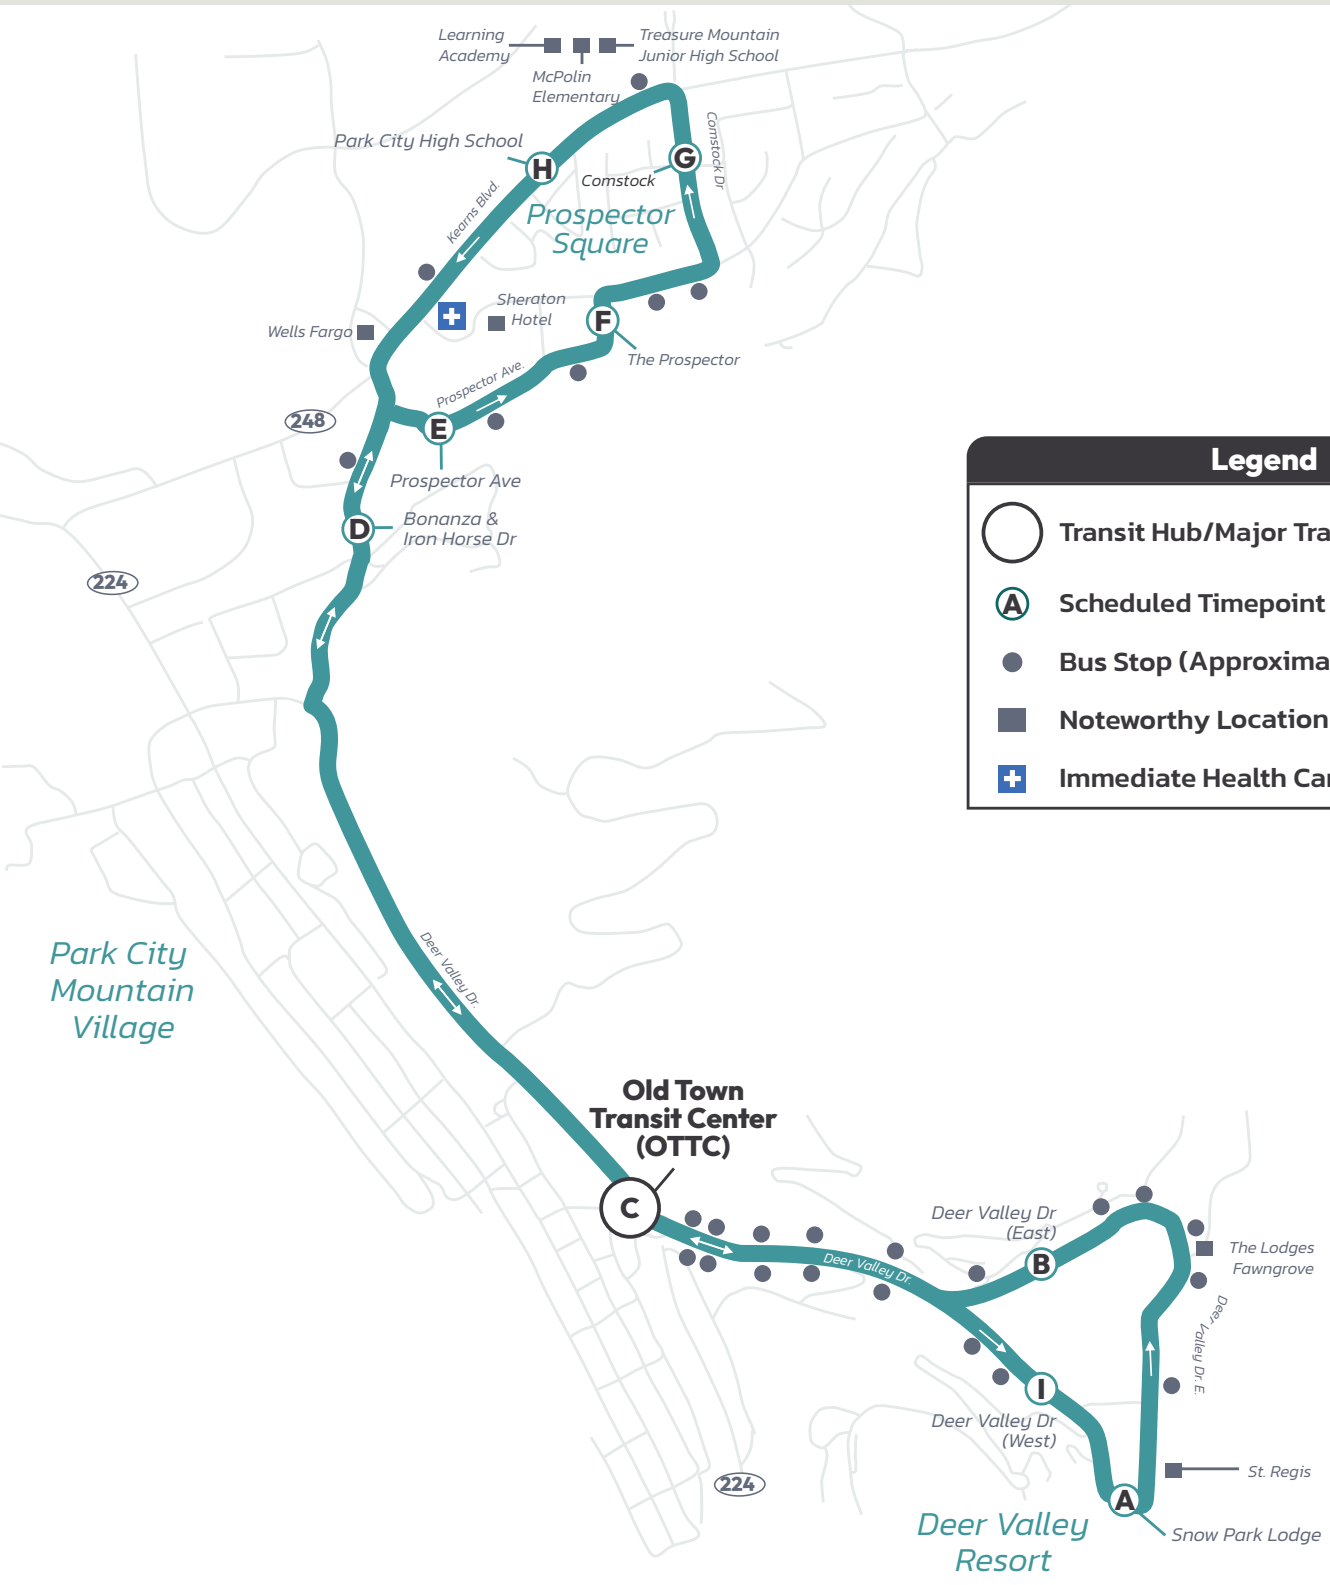

Hours: 7:00 AM—5:20 PM

From Old Town Transit Center (OTTC)

Seven days a week

Prospector Square— Deer Valley Express

Every 20 Minutes

Legend

- Transit Hub/Major Transfer Point
- Scheduled Timepoint
- Bus Stop (Approximate Location)
- Noteworthy Location
- Immediate Health Care