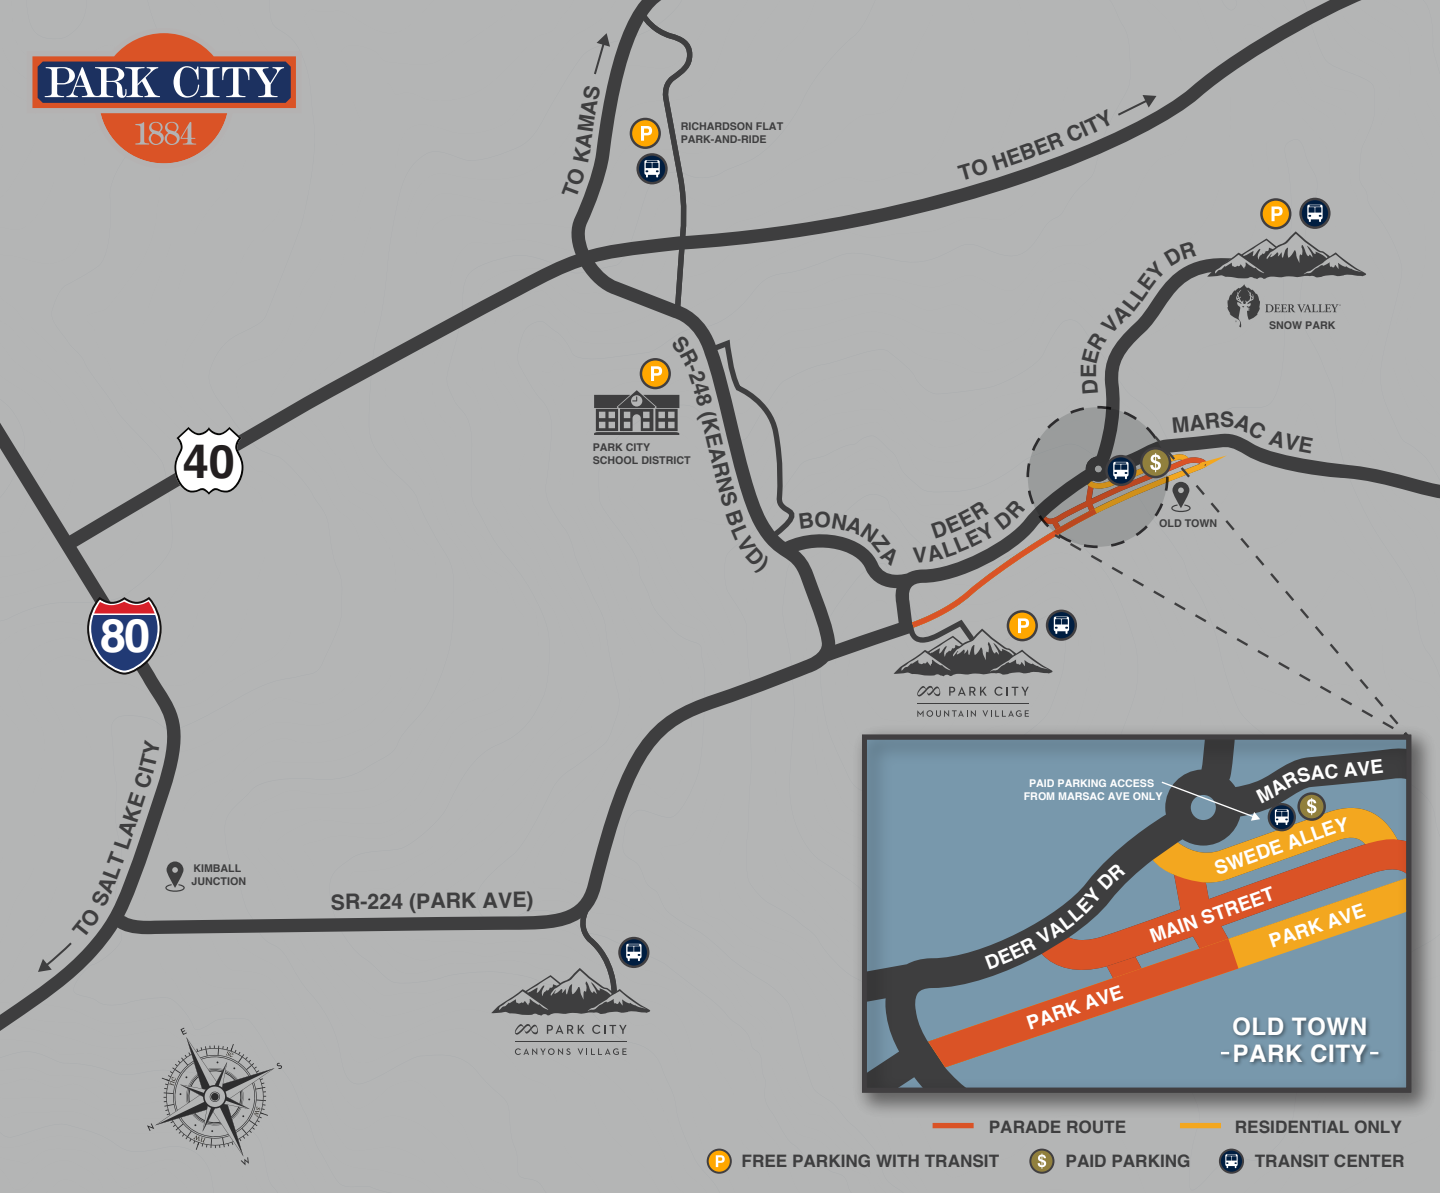

PARK CITY

1884

— PARADE ROUTE — RESIDENTIAL ONLY

FREE PARKING WITH TRANSIT PAID PARKING TRANSIT CENTER