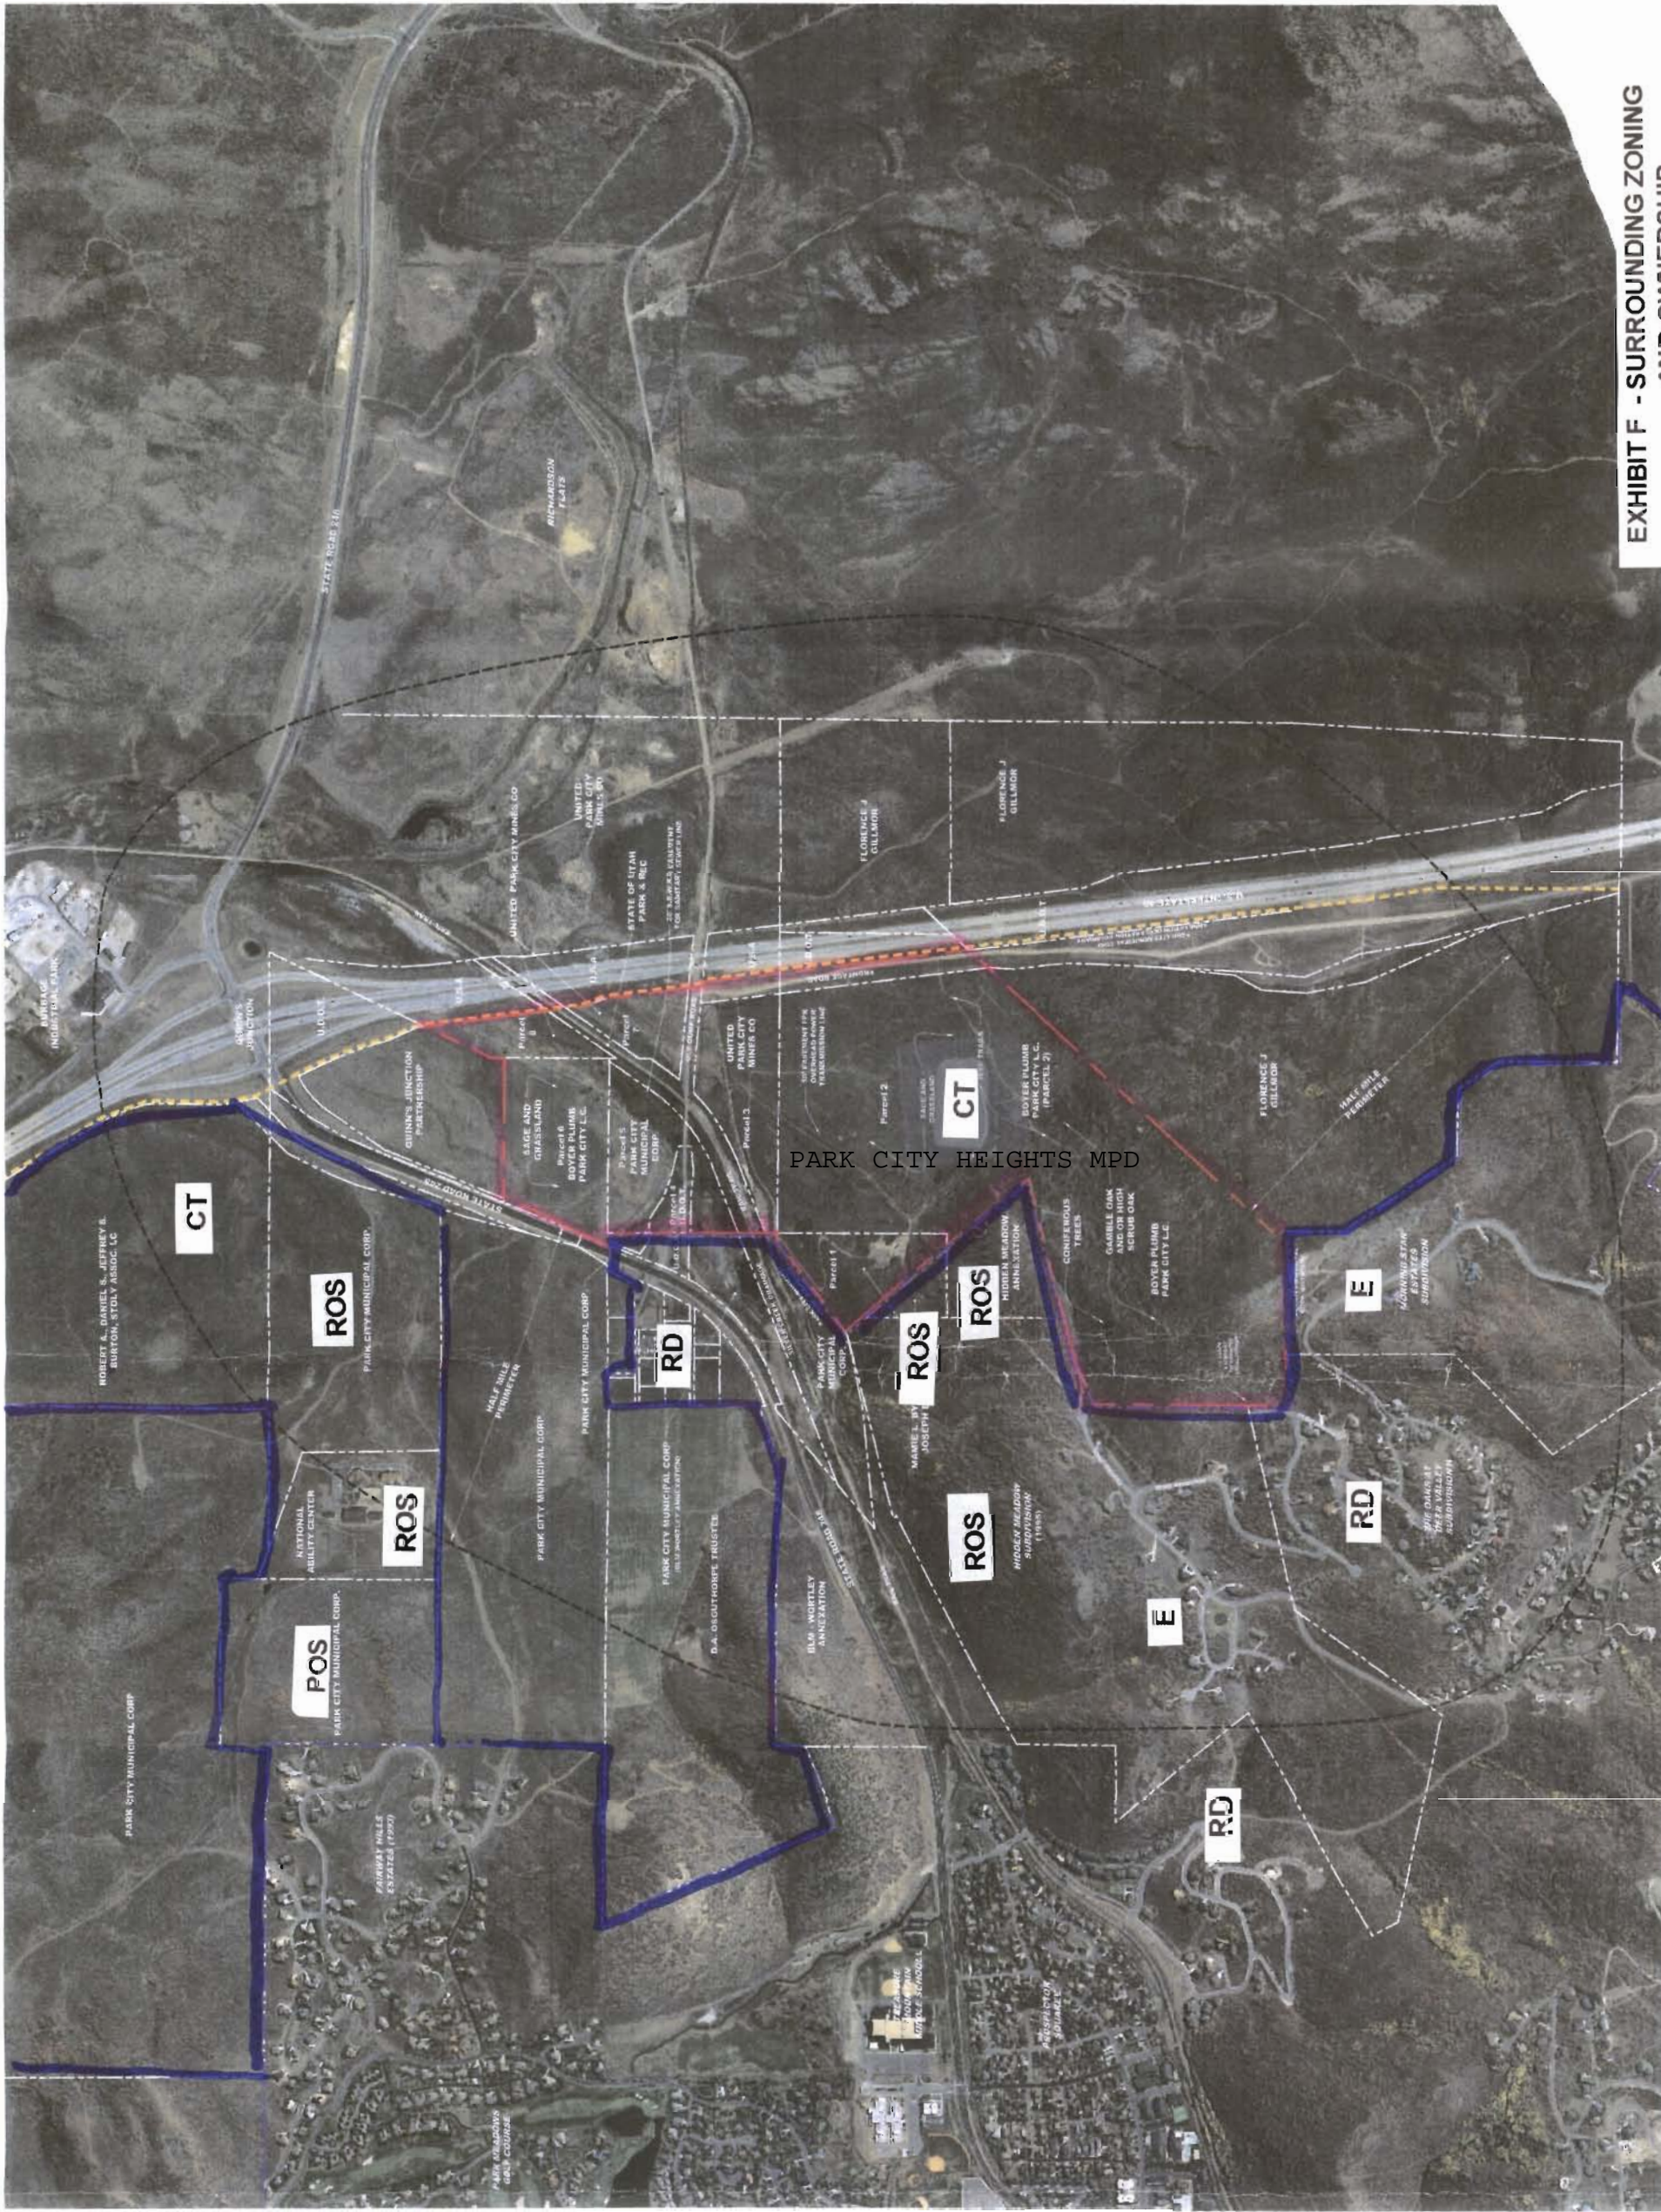

- Parcel 1
Maple J. Byer & John Joseph Byer
PO Box 658
Midway, Utah 84049
- Parcel 2 & 6
Boyer Plumb Park City L.C.
90 South 400 West, #200
Salt Lake City, Utah 84101
- Parcel 3, 7, & 8
United Park City Mines Company
PO Box 1850
Park City, Utah 84060
- Parcel 4
Utah Department of Transportation
PO Box 16848
Salt Lake City, Utah 84114
- Parcel 5
Park City Municipal Corporation
PO Box 1480
Park City, Utah 84060

EXISTING CONDITIONS Legend

Blue dashed line	City of Park City boundary
Red dashed line	Utah Department of Transportation boundary
Yellow dashed line	State of Utah boundary
Green dashed line	Other boundary
Black dashed line	Other boundary

PARK CITY HEIGHTS MPD

EXHIBIT F - SURROUNDING ZONING AND OWNERSHIP