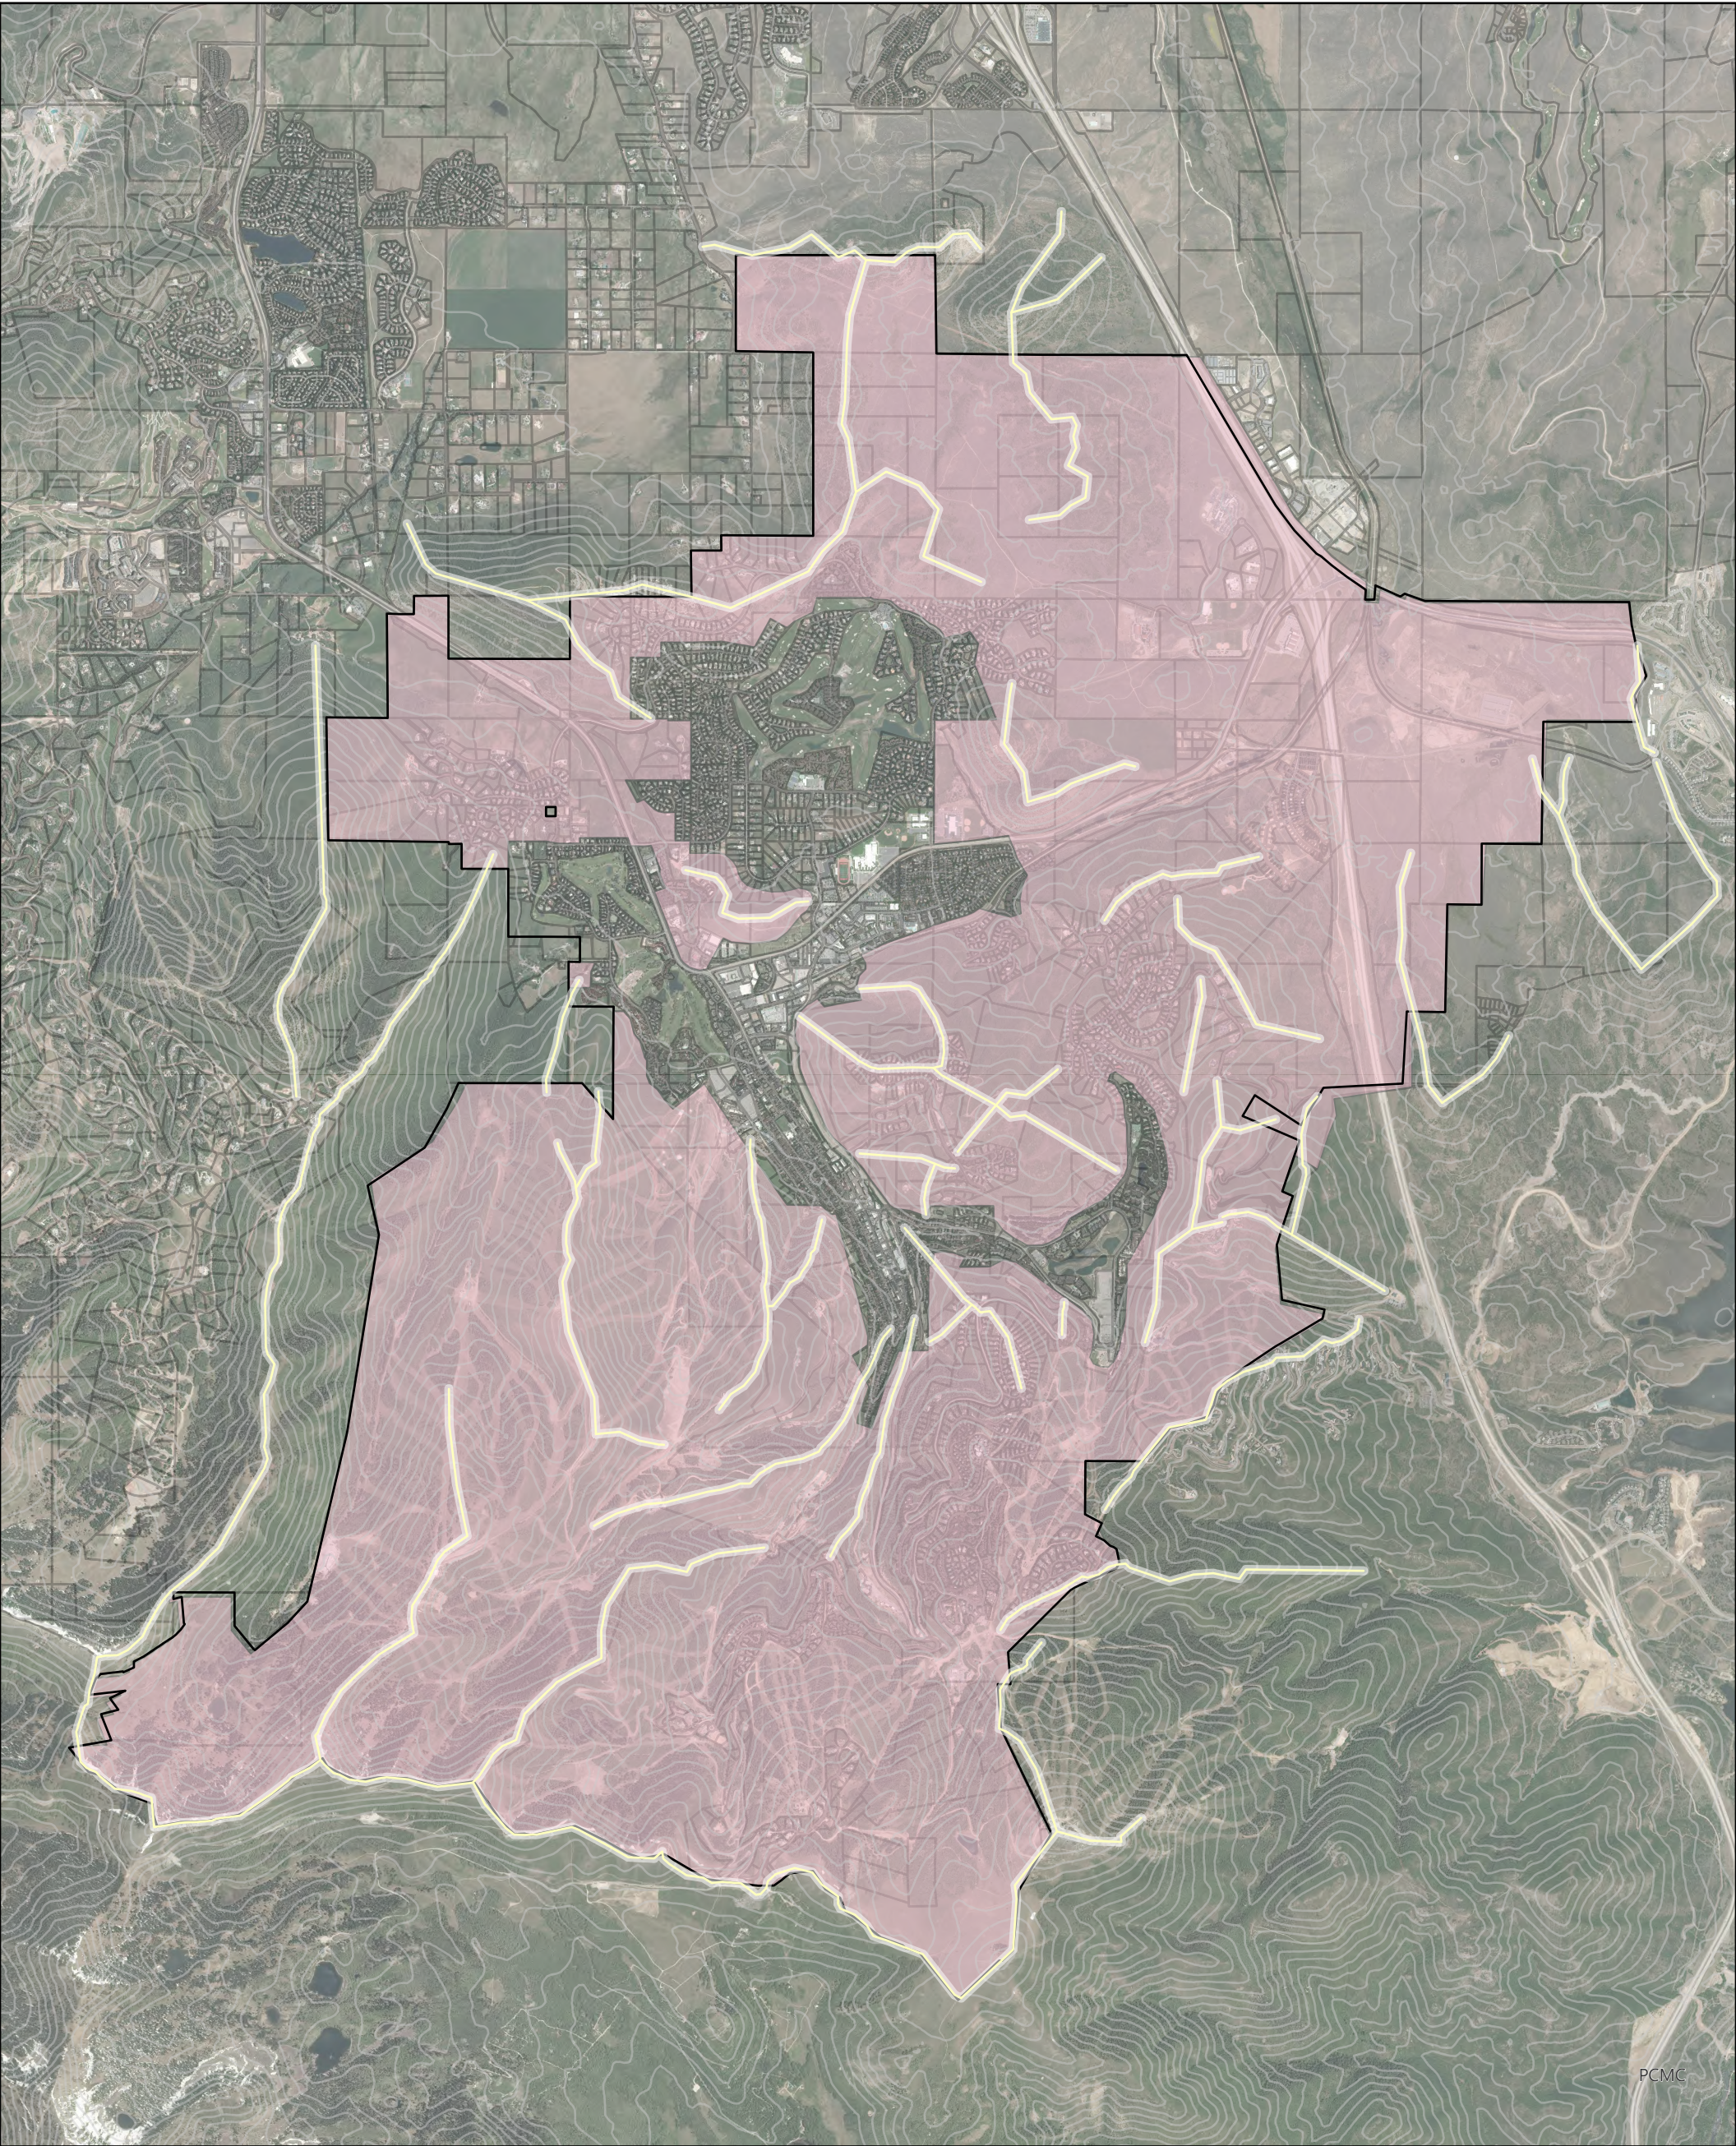

Park City Ridgelines

PCMC

-  Ridgelines (2023)
-  150 ft No Build Zone
-  City limits
-  100 ft contours
-  Sensitive Lands