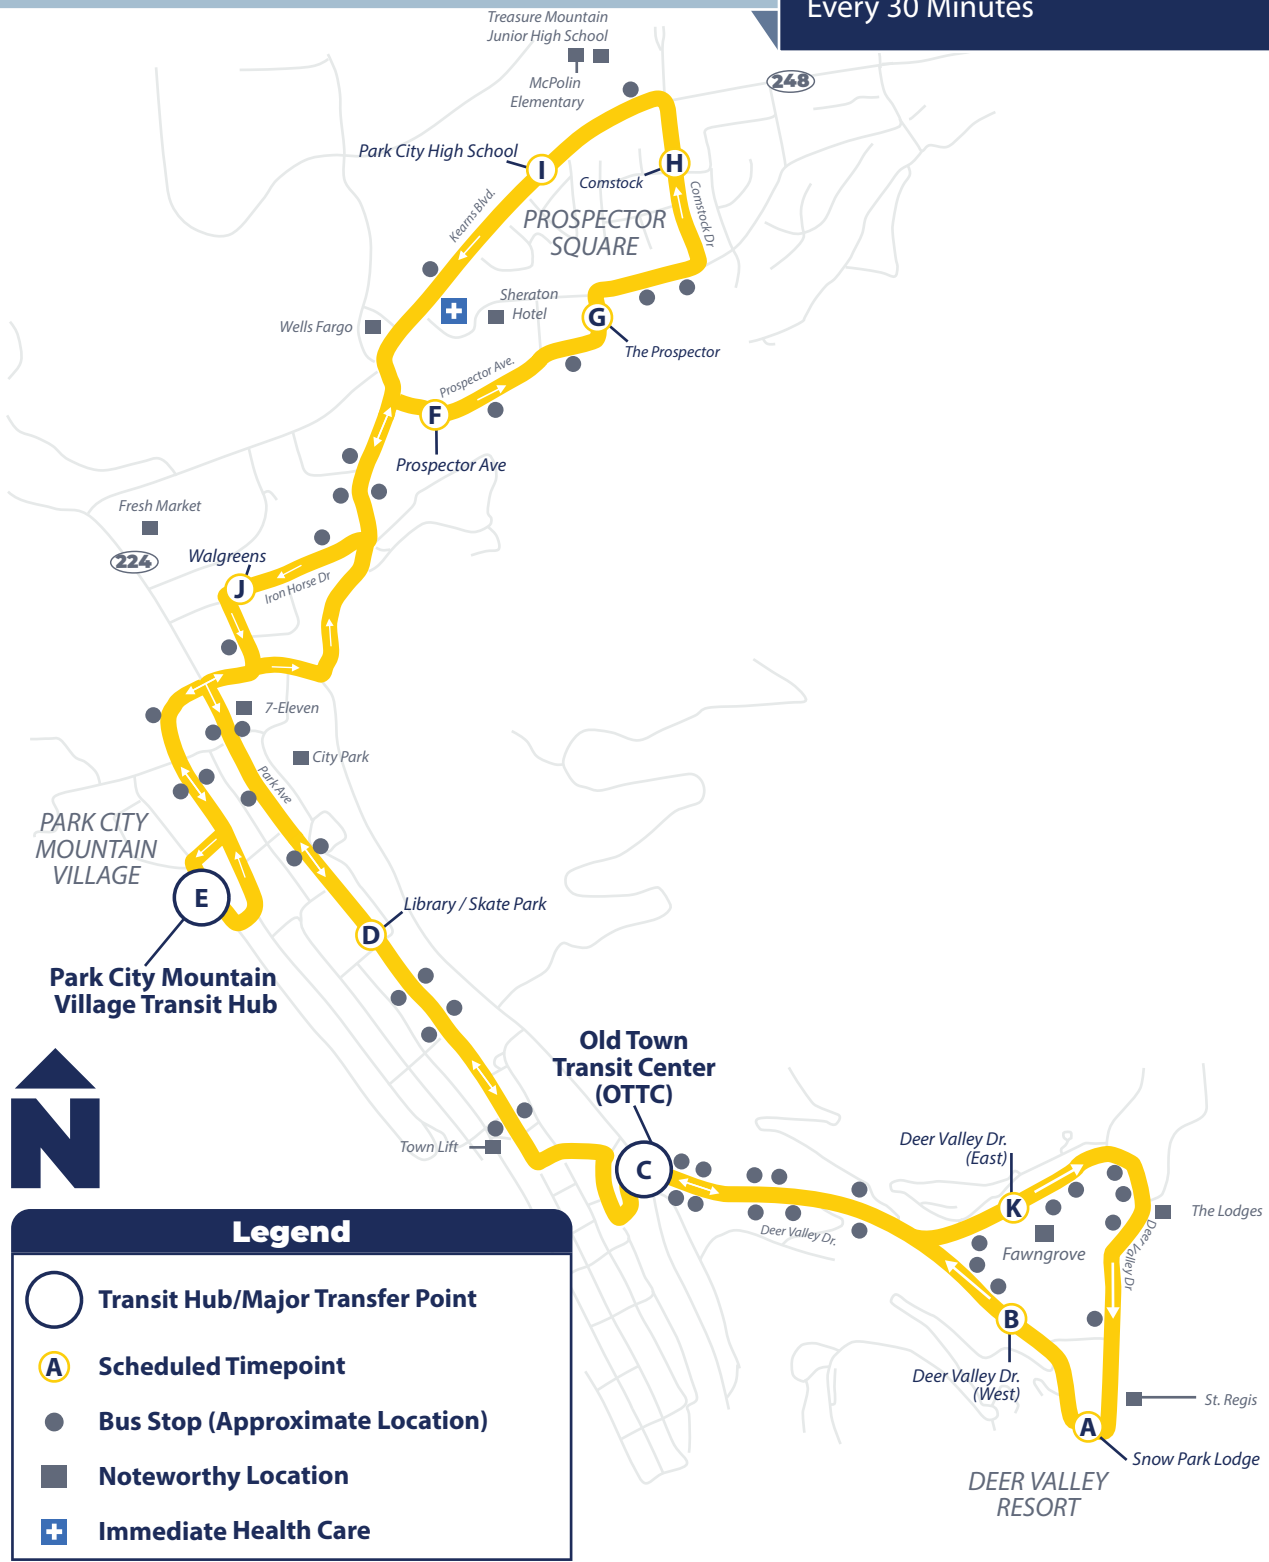

Hours: 6:40 AM—11:10 PM
 From Old Town Transit Center (OTTC)
Seven days a week

**Prospector Square—
 Deer Valley Resort**
 Every 30 Minutes

Legend

- Transit Hub/Major Transfer Point
- Scheduled Timepoint
- Bus Stop (Approximate Location)
- Noteworthy Location
- Immediate Health Care