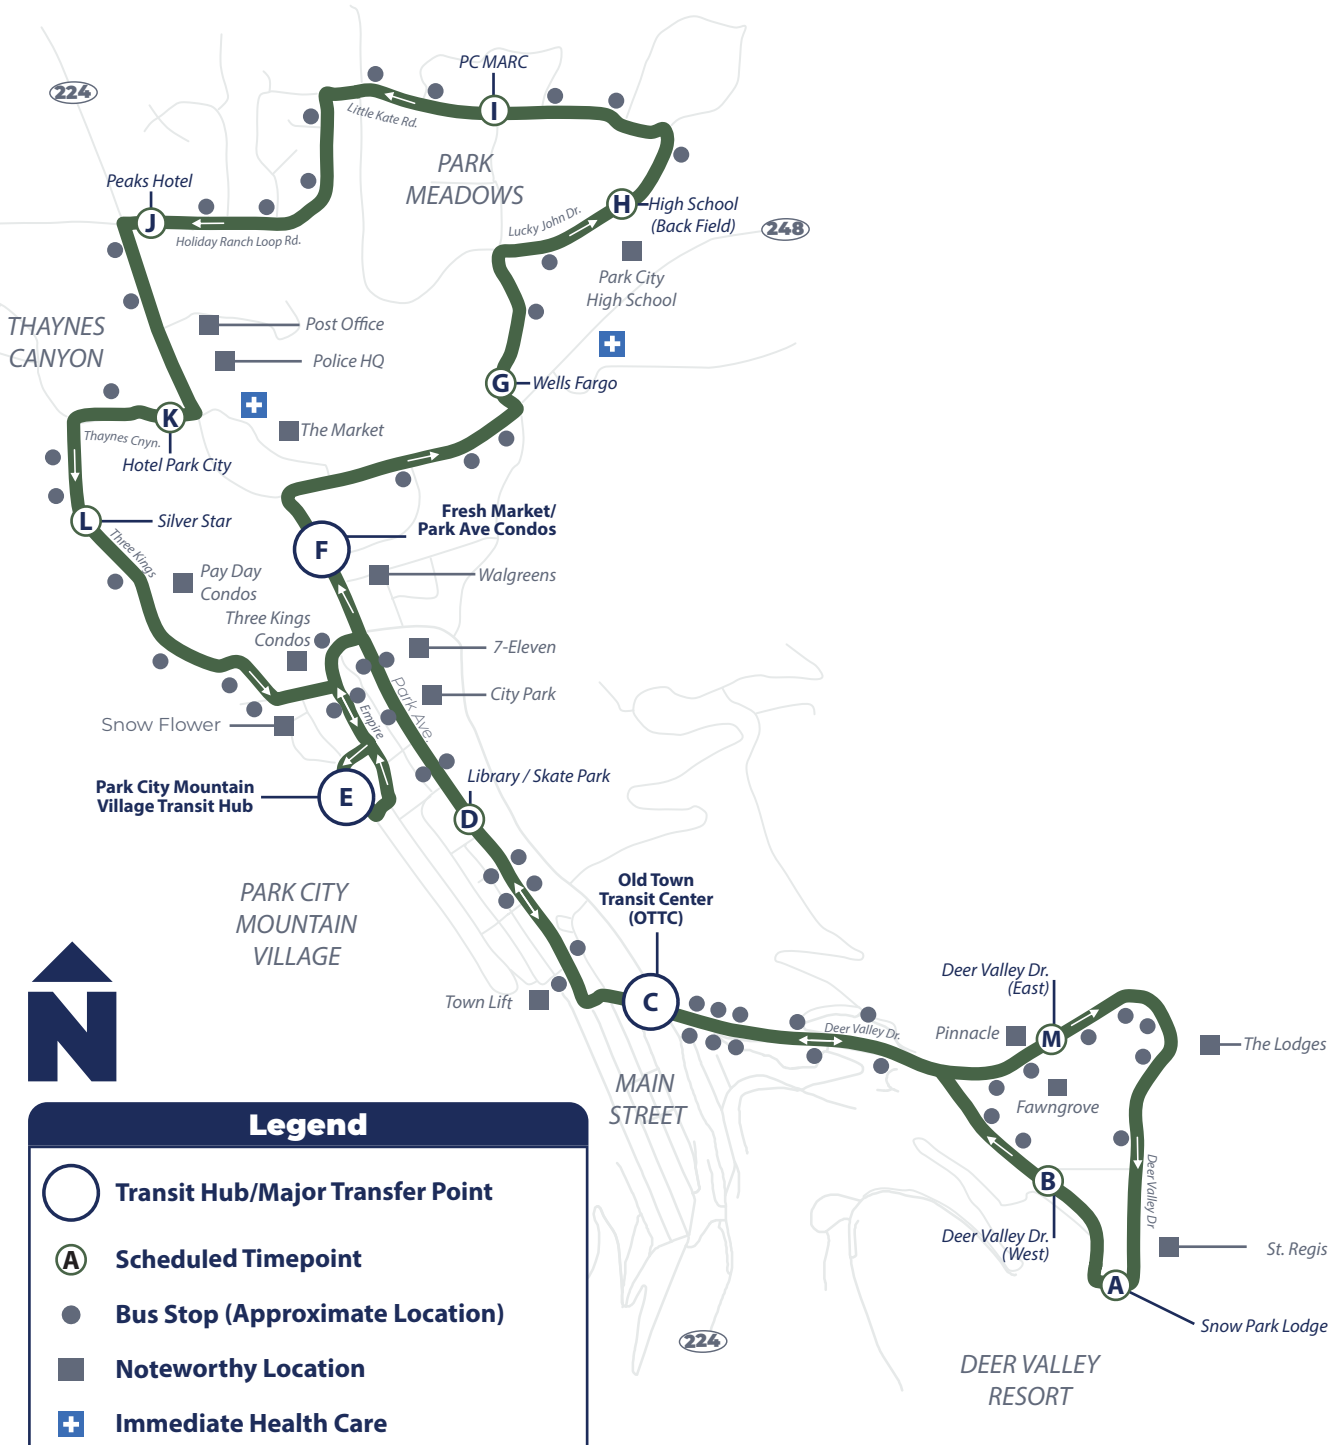

Hours: 7:00 AM—11:00 PM
 From Old Town Transit Center (OTTC)
 Seven days a week

Park Meadows/Thaynes Canyon—Deer Valley Resort
 Every 30 Minutes

Legend

- Transit Hub/Major Transfer Point
- Scheduled Timepoint
- Bus Stop (Approximate Location)
- Noteworthy Location
- Immediate Health Care