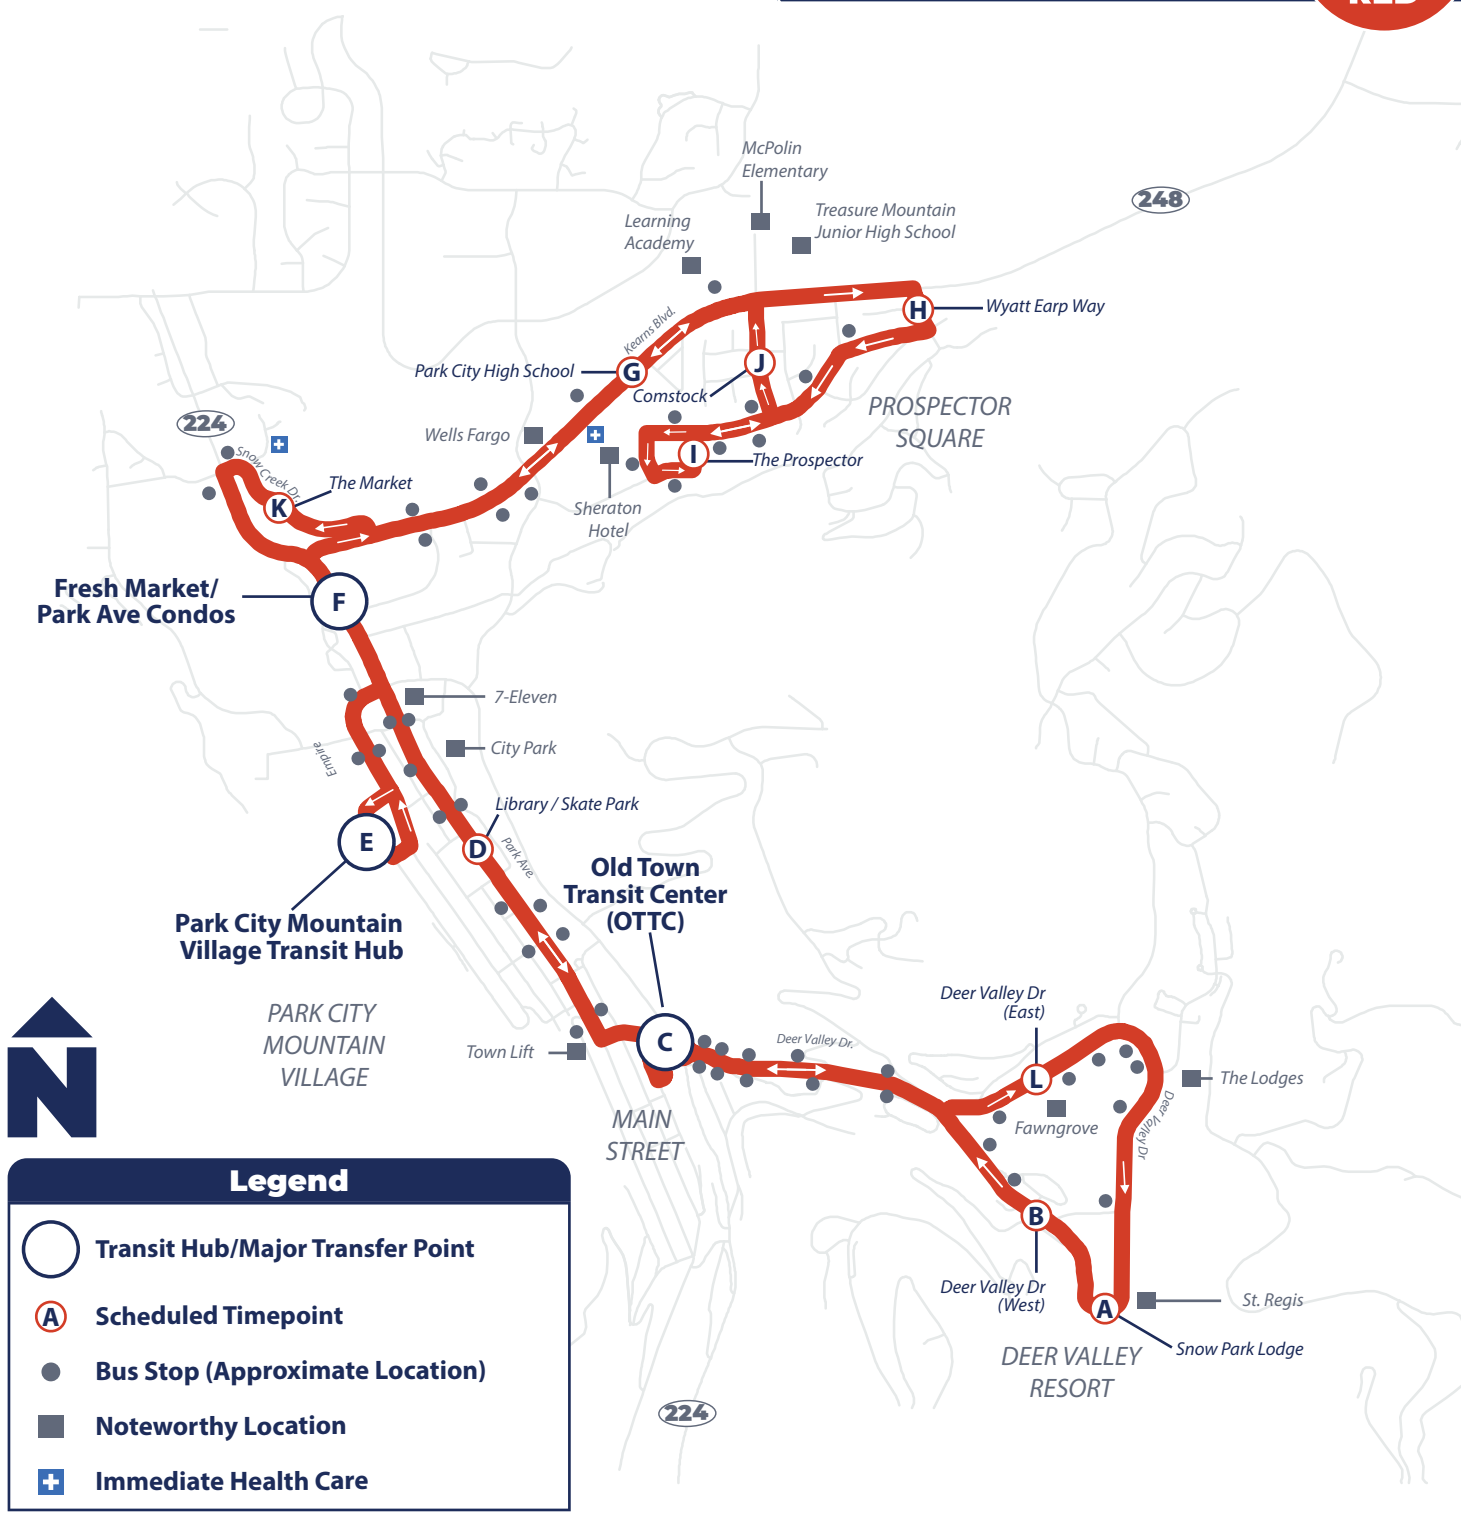

**Hours: 6:50 AM—11:20 PM**  
 From Old Town Transit Center (OTTC)  
*Seven days a week*

**Prospector Square—  
 Deer Valley Resort**  
 Every 30 Minutes

**Legend**

- Transit Hub/Major Transfer Point
- Scheduled Timepoint
- Bus Stop (Approximate Location)
- Noteworthy Location
- Immediate Health Care