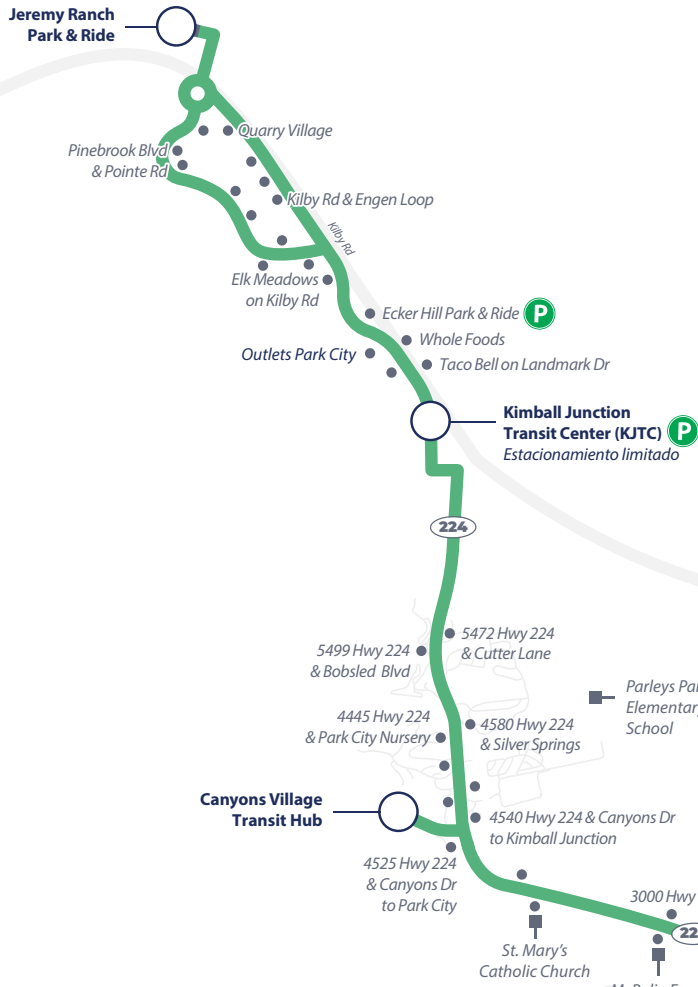

### Entrante a Snow Park Lodge & Deer Valley

Jeremy Ranch Park & Ride	Ecker Hill Park & Ride	Outlets Park City	Kimball Junction Transit Center	Canyons Village Transit Hub	PC Mountain	Old Town Transit Center	Snow Park Lodge & Deer Valley
5:50 AM	5:56 AM	5:59 AM	6:03 AM	6:10 AM	6:19 AM	6:24 AM	6:29 AM
12:05 PM	12:11 PM	12:14 PM	12:18 PM	12:25 PM	12:34 PM	12:39 PM	12:44 PM
11:35 PM	11:41 PM	11:44 PM	11:48 PM	11:55 PM	12:04 AM	12:09 AM	12:14 AM