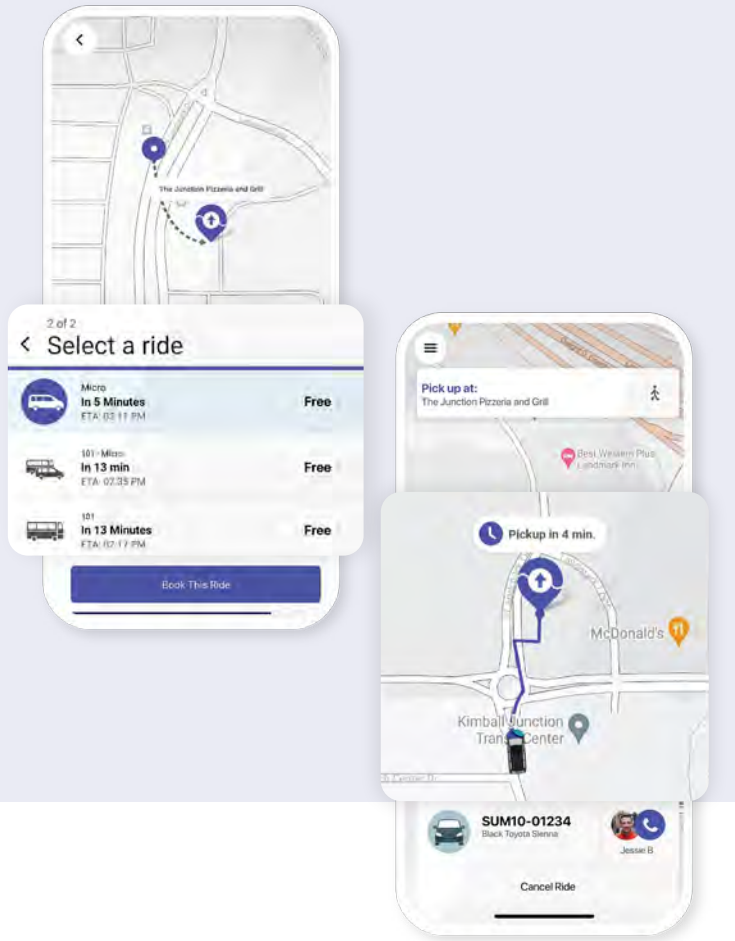

### Zonas populares:

- ① Kimball Junction Transit Center
- ② Jeremy Ranch Park & Ride
- ③ Ecker Hill Park & Ride
- ④ Outlets Park City
- ⑤ Canyons Village Transit Hub
- ⑥ Park City Medical Center
- ⑦ Wasatch Mountain State Park
- ⑧ Utah Valley University
- ⑨ Soldier Hollow Nordic Center