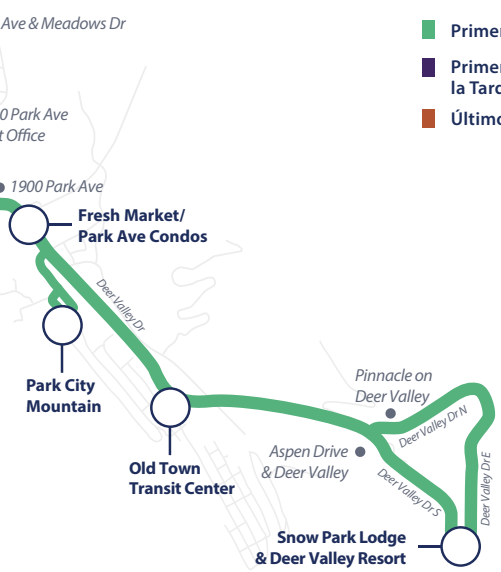

Horarios: 5:50 AM - 12:20 AM
7 días a la semana

Spiro / 224 Local

Cada 15 Minutos

101

Entrante a Snow Park Lodge & Deer Valley

Jeremy Ranch Park & Ride	Ecker Hill Park & Ride	Outlets Park City	Kimball Junction Transit Center	Canyons Village Transit Hub	PC Mountain	Old Town Transit Center	Snow Park Lodge & Deer Valley
5:50 AM	5:56 AM	5:59 AM	6:03 AM	6:10 AM	6:19 AM	6:24 AM	6:29 AM
12:05 PM	12:11 PM	12:14 PM	12:18 PM	12:25 PM	12:34 PM	12:39 PM	12:44 PM
11:35 PM	11:41 PM	11:44 PM	11:48 PM	11:55 PM	12:04 AM	12:09 AM	12:14 AM

Saliente a Jeremy Ranch Park & Ride

Snow Park Lodge & Deer Valley	Old Town Transit Center	Fresh Market	Canyons Village Transit Hub	Kimball Junction Transit Center	Outlets Park City	Ecker Hill Park & Ride	Jeremy Ranch Park & Ride
6:19 AM	6:28 AM	6:37 AM	6:44 AM	6:51 AM	6:53 AM	6:56 AM	7:05 AM
12:04 PM	12:14 PM	12:22 PM	12:29 PM	12:36 PM	12:38 PM	12:41 PM	12:50 PM
11:19 PM	11:28 PM	12:37 PM	12:44 PM	11:51 PM	11:53 PM	11:56 PM	12:05 AM

- Primer Viaje
- Primer Viaje por la Tarde
- Último Viaje

Nota: Horarios exclusivos de las paradas principales de High Valley Transit. Por favor, visite: highvalleytransit.org/bus-routes o escanee el código de QR para horarios mas específicos.

Legenda del Mapa

- Centro de Transporte/Punto de Transbordo Principal
- Parada de Autobús (Ubicación Aproximada)
- Ubicación Destacable
- Estacionamiento y Traslado