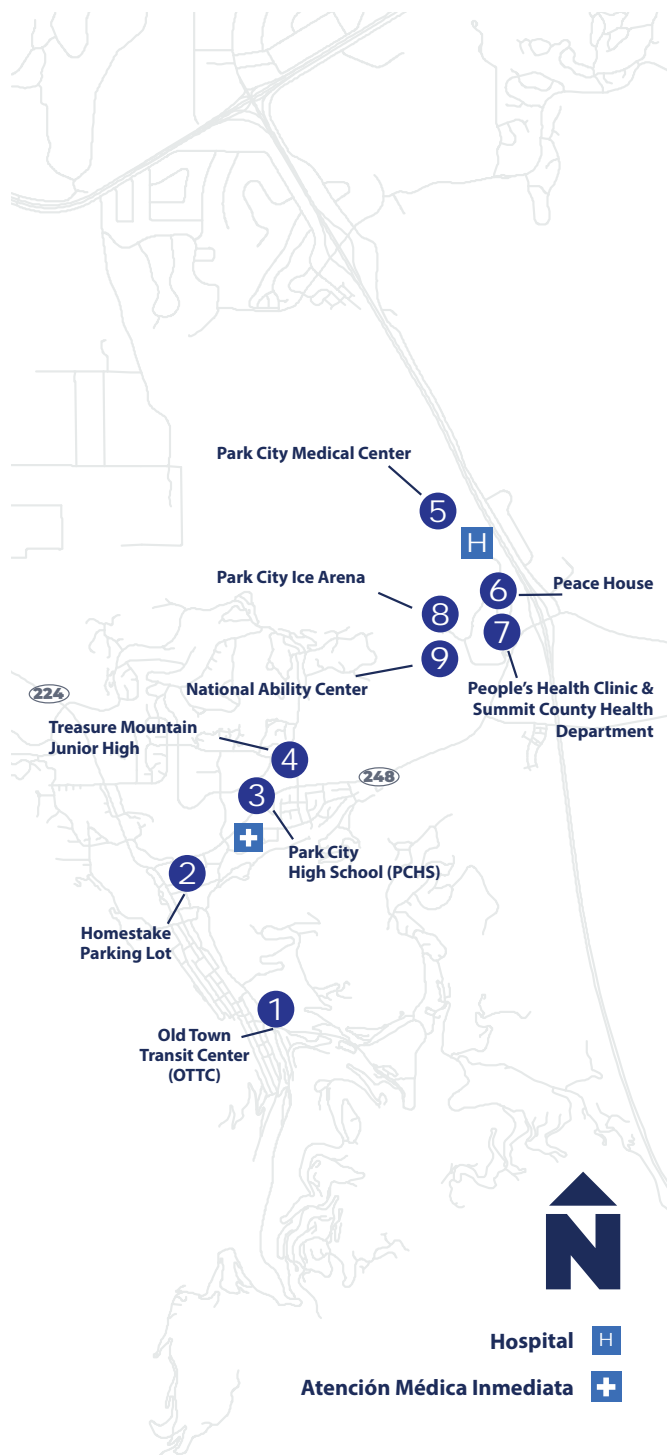

Las Horas Pueden Variar por Zona
Siete días a la semana
Llame al (435) 640-7819 para Programar Viajes Bajo Demanda

Park City Transit Bajo demanda (On-Demand)

Cómo funciona:

Los pasajeros pueden solicitar un viaje vía telefónica marcando el (435) 640-7819

Una vez que se recibe una solicitud de viaje, un vehículo de Park City Transit llegará no más de 15 minutos después de la hora de recogida especificada. El conductor dejará de aceptar solicitudes de transporte para el mismo día a las 10 pm. *

Los viajes se llevan a cabo de acuerdo con el tiempo y el espacio disponible, por lo que los tiempos de espera pueden variar.

*Para garantizar la recogida dentro de un plazo de 15 minutos luego de la hora solicitada, solicite su viaje al menos con una hora de anticipación.

Zonas Bajo demanda (On-Demand)

Hacia/Desde el Hospital o Centro de Salud

Desde/hacia las siguientes paradas:

1 3 4 5 6 7 8 9

Horas: 7:00 AM—11:00 PM daily

Hacia/Desde N.A.C. o Ice Arena

Desde/hacia las siguientes paradas:

1 3 4 5 6 7 8 9

Horas: 7:00 AM—11:00 PM daily

Estacionamiento de Homestake

Desde/hacia las siguientes paradas:

1 2

Horas: 10:00 AM - 11:00 PM daily

Los pasajeros solo pueden ser recogidos y dejados en paradas dentro de la MISMA ZONA, excepto en las paradas dentro del área de Quinn's Junction.