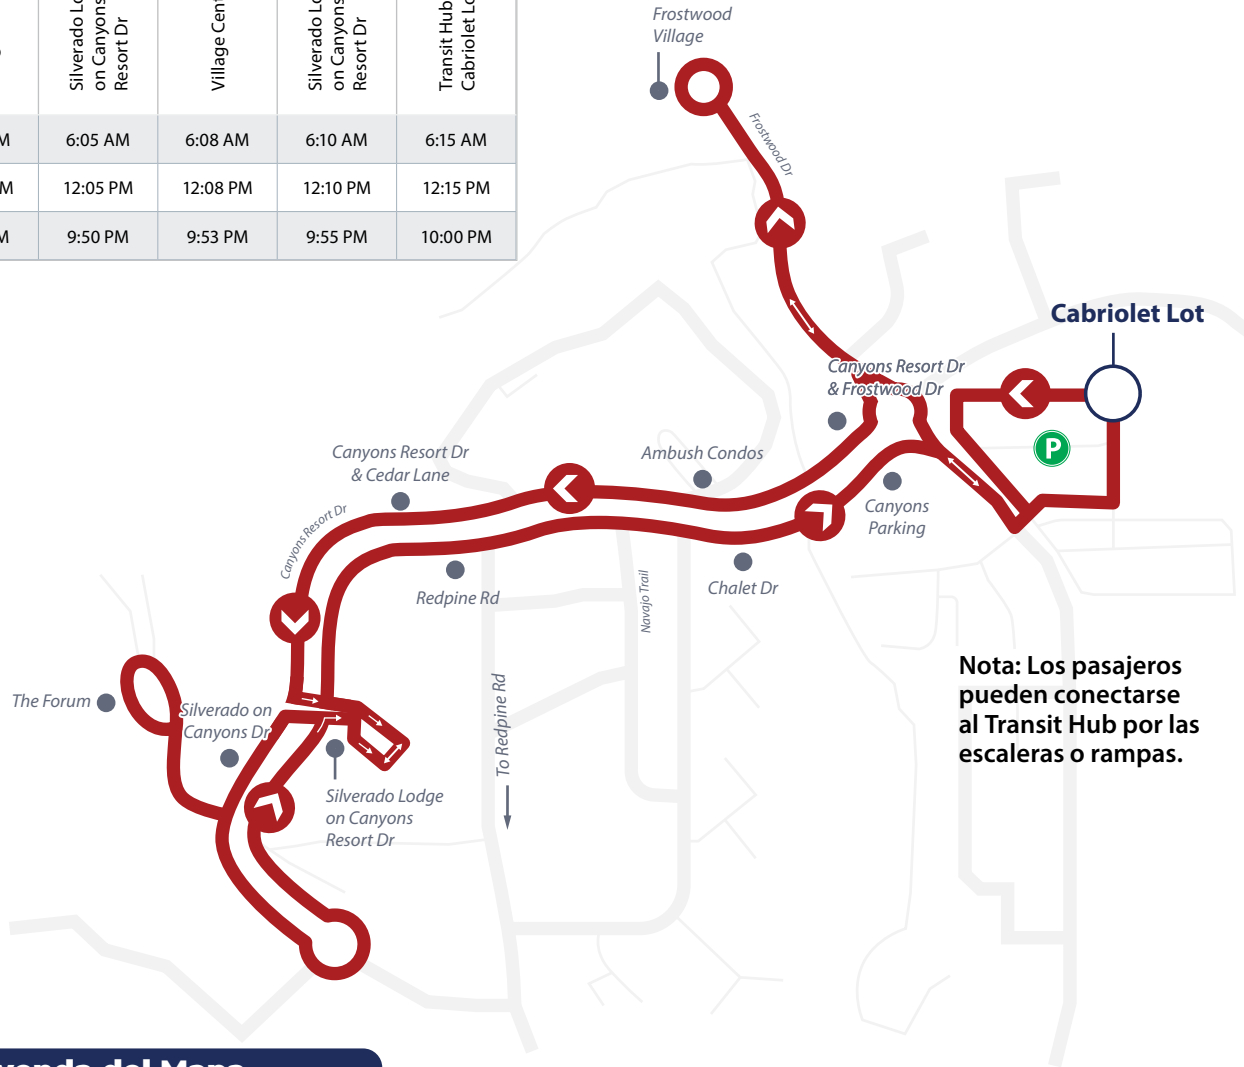

Horarios: 6 AM - 10 PM
7 días a la semana

Canyons Village Shuttle

Cada 15 Minutos

105

Vuelta alrededor de Cabriolet Lot

Transit Hub/ Cabriolet Lot	Frostwood Village	Silverado Lodge on Canyons Resort Dr	Village Center	Silverado Lodge on Canyons Resort Dr	Transit Hub/ Cabriolet Lot
6:00 AM	6:02 AM	6:05 AM	6:08 AM	6:10 AM	6:15 AM
12:00 PM	12:02 PM	12:05 PM	12:08 PM	12:10 PM	12:15 PM
9:45 PM	9:47 PM	9:50 PM	9:53 PM	9:55 PM	10:00 PM

- Primer Viaje
- Primer Viaje por la Tarde
- Último Viaje

Nota: Los pasajeros pueden conectarse al Transit Hub por las escaleras o rampas.

Leyenda del Mapa

- Centro de Transporte/Punto de Transbordo Principal
- Parada de Autobús (Ubicación Aproximada)
- Ubicación Destacable
- Estacionamiento y Traslado

Nota: Horarios exclusivos de las paradas principales de High Valley Transit. Por favor, visite: highvalleytransit.org/bus-routes o escanee el código de QR para horarios mas específicos.