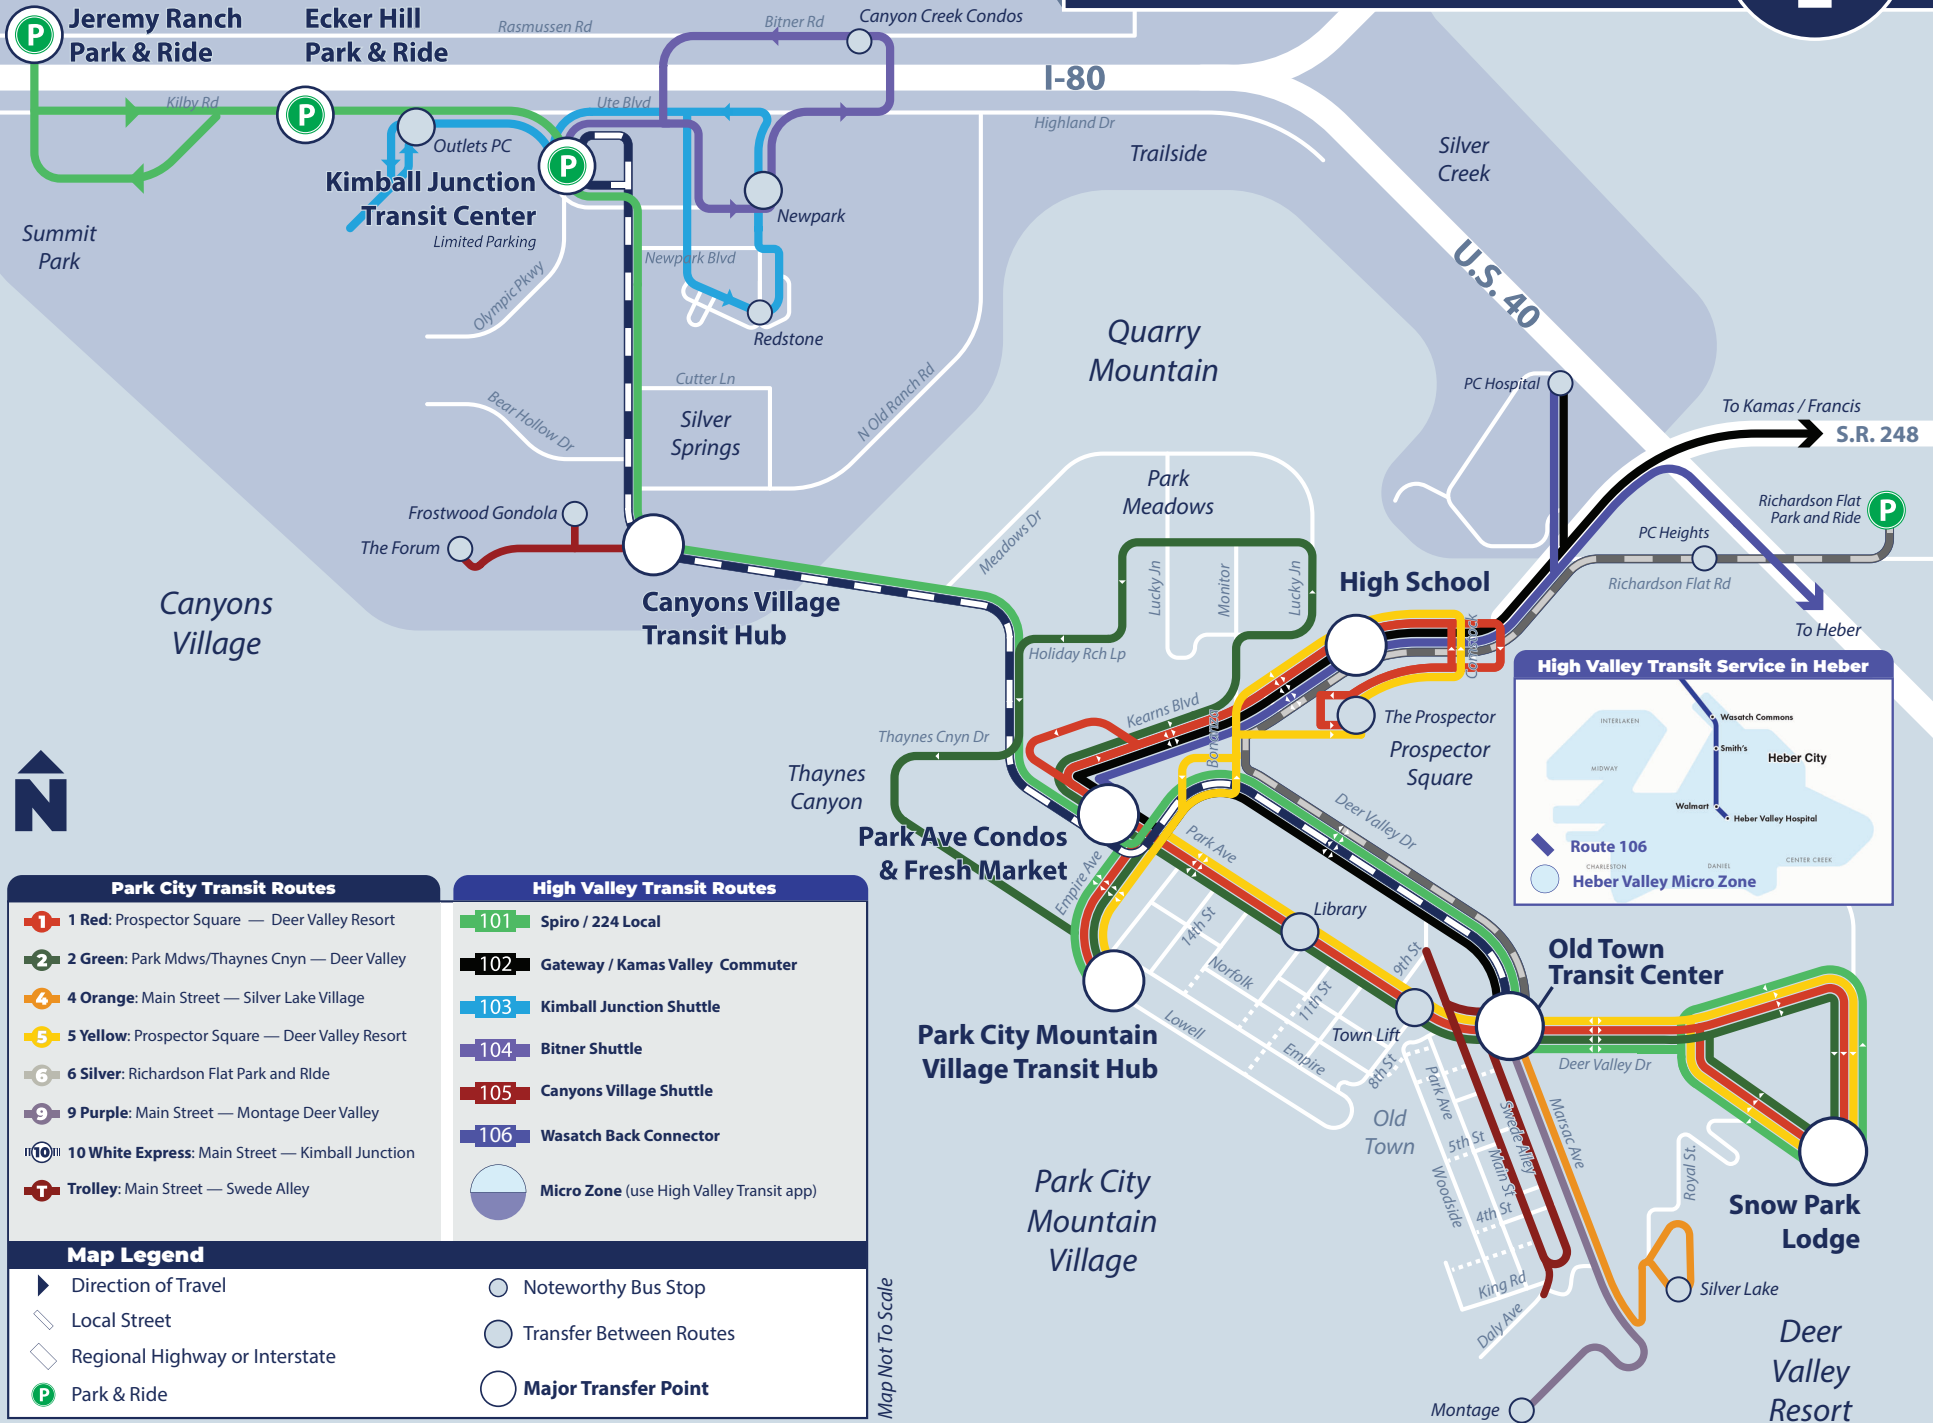

Regional Transit Map

Park City Transit Routes	
	1 Red: Prospector Square — Deer Valley Resort
	2 Green: Park Mdws/Thaynes Cynyn — Deer Valley
	4 Orange: Main Street — Silver Lake Village
	5 Yellow: Prospector Square — Deer Valley Resort
	6 Silver: Richardson Flat Park and Ride
	9 Purple: Main Street — Montage Deer Valley
	10 White Express: Main Street — Kimball Junction
	Trolley: Main Street — Swede Alley

High Valley Transit Routes	
	101 Spiro / 224 Local
	102 Gateway / Kamas Valley Commuter
	103 Kimball Junction Shuttle
	104 Bitner Shuttle
	105 Canyons Village Shuttle
	106 Wasatch Back Connector
	Micro Zone (use High Valley Transit app)

Map Legend	
	Direction of Travel
	Local Street
	Regional Highway or Interstate
	Park & Ride
	Noteworthy Bus Stop
	Transfer Between Routes
	Major Transfer Point

High Valley Transit Service in Heber

The inset map shows the Heber Valley Micro Zone with Route 106 connecting various locations: Wasatch Commons, Heber City, Walmart, Heber Valley Hospital, Center Creek, and Daniel. Other nearby locations include Interlaken, Midway, and Charleston.

Map Not To Scale