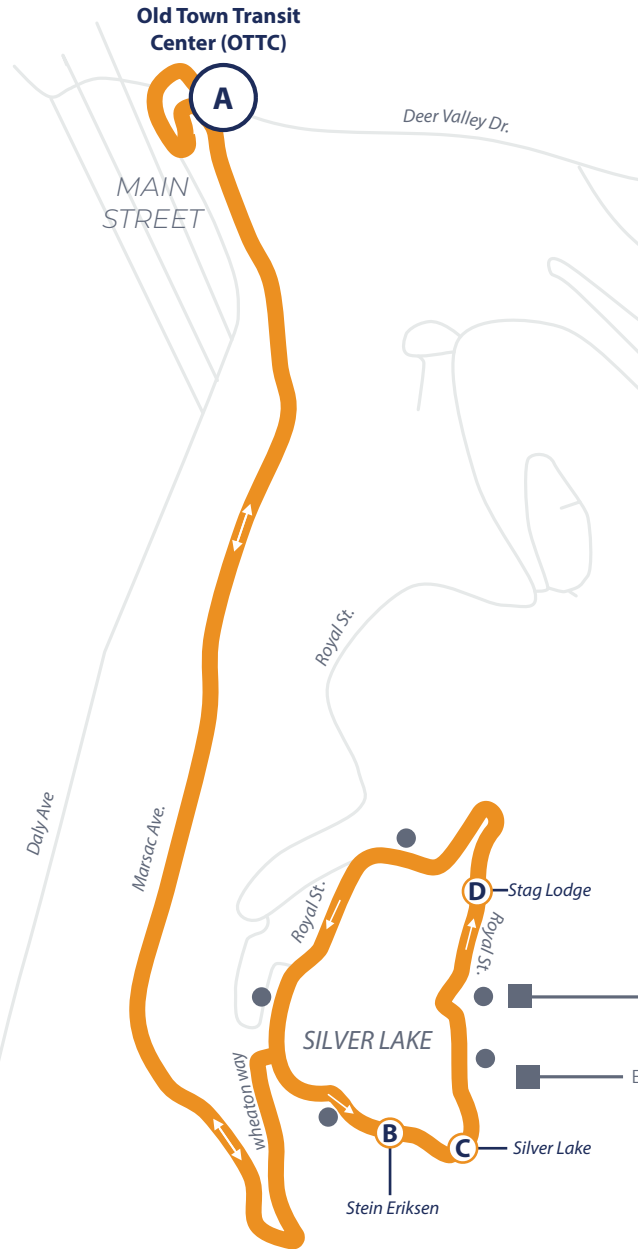

**Hours: 6:14 AM - 6:14 PM; one trip at 10:34 PM**  
 From Old Town Transit Center (OTTC)  
 Seven days a week.

**Main Street —  
 Silver Lake Village**  
 Every 30 Minutes

To Silver Lake		
A	B	C
Main St. (OTTC)	Stein Eriksen	Silver Lake
6:14 AM	6:20 AM	6:22 AM
6:44 AM	6:50 AM	6:52 AM
7:14 AM	7:20 AM	7:22 AM
7:44 AM	7:50 AM	7:52 AM
8:14 AM	8:20 AM	8:22 AM
8:44 AM	8:50 AM	8:52 AM
9:14 AM	9:20 AM	9:22 AM
9:44 AM	9:50 AM	9:52 AM
10:14 AM	10:20 AM	10:22 AM
10:44 AM	10:50 AM	10:52 AM
11:14 AM	11:20 AM	11:22 AM
11:44 AM	11:50 AM	11:52 AM
12:14 PM	12:20 PM	12:22 PM
12:44 PM	12:50 PM	12:52 PM
1:14 PM	1:20 PM	1:22 PM
1:44 PM	1:50 PM	1:52 PM
2:14 PM	2:20 PM	2:22 PM
2:44 PM	2:50 PM	2:52 PM
3:14 PM	3:20 PM	3:22 PM
3:44 PM	3:50 PM	3:52 PM
4:14 PM	4:20 PM	4:22 PM
4:44 PM	4:50 PM	4:52 PM
5:14 PM	5:20 PM	5:22 PM
5:44 PM	5:50 PM	5:52 PM
6:14 PM	6:20 PM	6:22 PM
10:34 PM	10:40 PM	10:42 PM

To Main St.		
C	D	A
Silver Lake	Stag Lodge	Main St. (OTTC)
6:22 AM	6:23 AM	6:32 AM
6:52 AM	6:53 AM	7:02 AM
7:22 AM	7:23 AM	7:32 AM
7:52 AM	7:53 AM	8:02 AM
8:22 AM	8:23 AM	8:32 AM
8:52 AM	8:53 AM	9:02 AM
9:22 AM	9:23 AM	9:32 AM
9:52 AM	9:53 AM	10:02 AM
10:22 AM	10:23 AM	10:32 AM
10:52 AM	10:53 AM	11:02 AM
11:22 AM	11:23 AM	11:32 AM
11:52 AM	11:53 AM	12:02 PM
12:22 PM	12:23 PM	12:32 PM
12:52 PM	12:53 PM	1:02 PM
1:22 PM	1:23 PM	1:32 PM
1:52 PM	1:53 PM	2:02 PM
2:22 PM	2:23 PM	2:32 PM
2:52 PM	2:53 PM	3:02 PM
3:22 PM	3:23 PM	3:32 PM
3:52 PM	3:53 PM	4:02 PM
4:22 PM	4:23 PM	4:32 PM
4:52 PM	4:53 PM	5:02 PM
5:22 PM	5:23 PM	5:32 PM
5:52 PM	5:53 PM	6:02 PM
6:22 PM	6:23 PM	6:32 PM
10:42 PM	10:43 PM	10:52 PM

**Legend**

- Transit Hub/Major Transfer Point**
- Scheduled Timepoint**
- Bus Stop (Approximate Location)**
- Noteworthy Location**