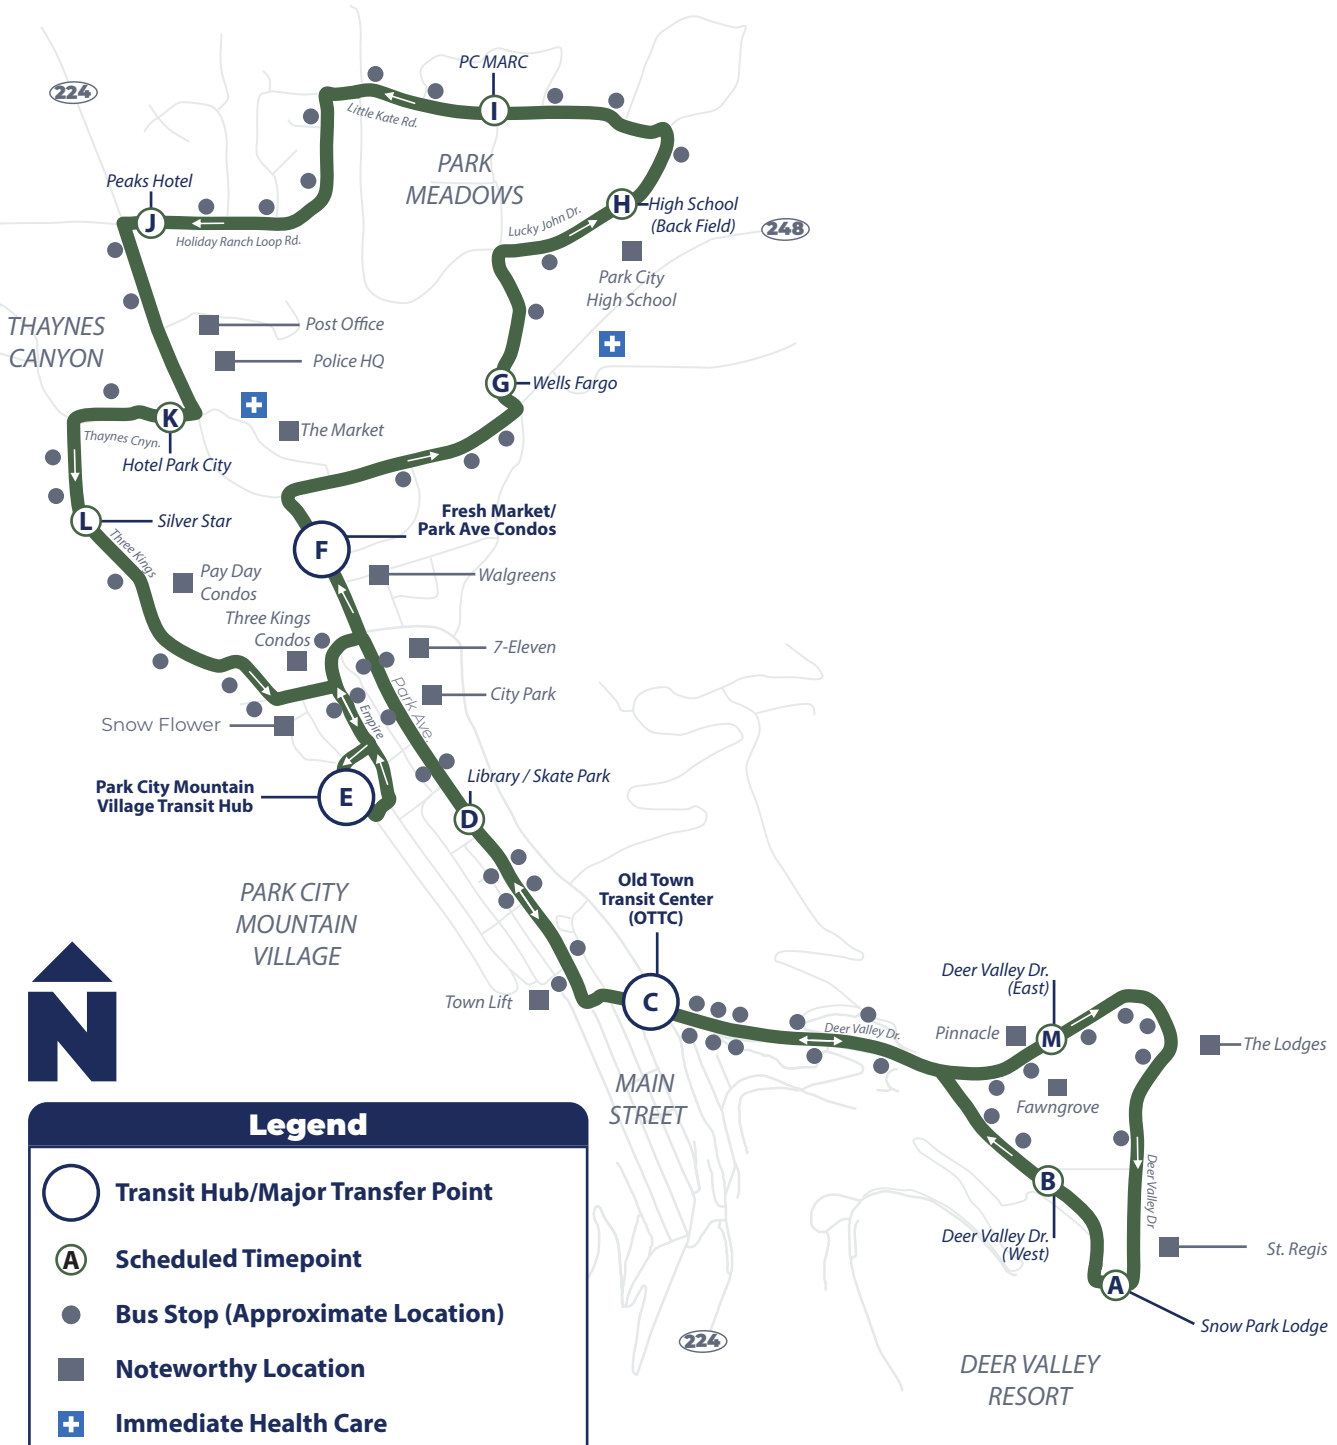

Hours: 7:00 AM—11:00 PM
 From Old Town Transit Center (OTTC)
Seven days a week

Park Meadows/Thaynes Canyon—Deer Valley Resort
 Every 30 Minutes

Legend

-  Transit Hub/Major Transfer Point
-  Scheduled Timepoint
-  Bus Stop (Approximate Location)
-  Noteworthy Location
-  Immediate Health Care