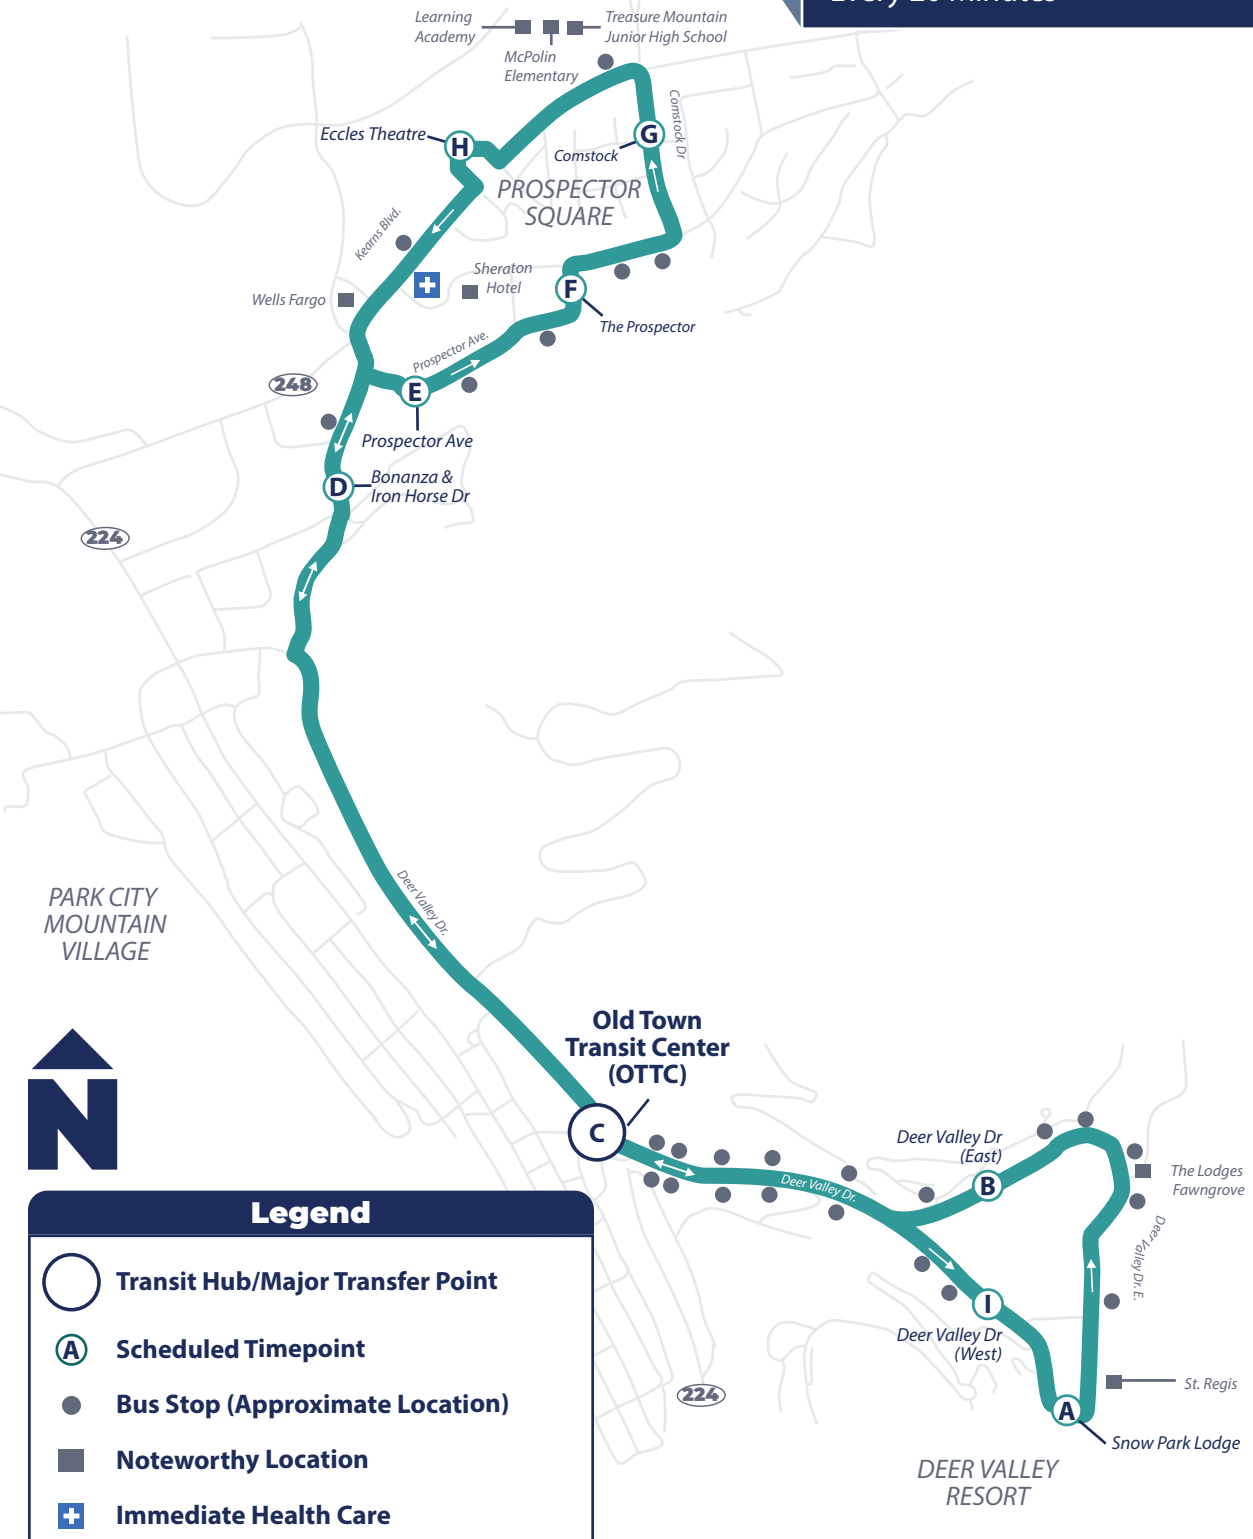

Hours: 7:00 AM—5:20 PM
 From Old Town Transit Center (OTTC)
Seven days a week

**Prospector Square—
 Deer Valley Express**
 Every 20 Minutes

PARK CITY
 MOUNTAIN
 VILLAGE

Legend

- Transit Hub/Major Transfer Point
- Scheduled Timepoint
- Bus Stop (Approximate Location)
- Noteworthy Location
- Immediate Health Care