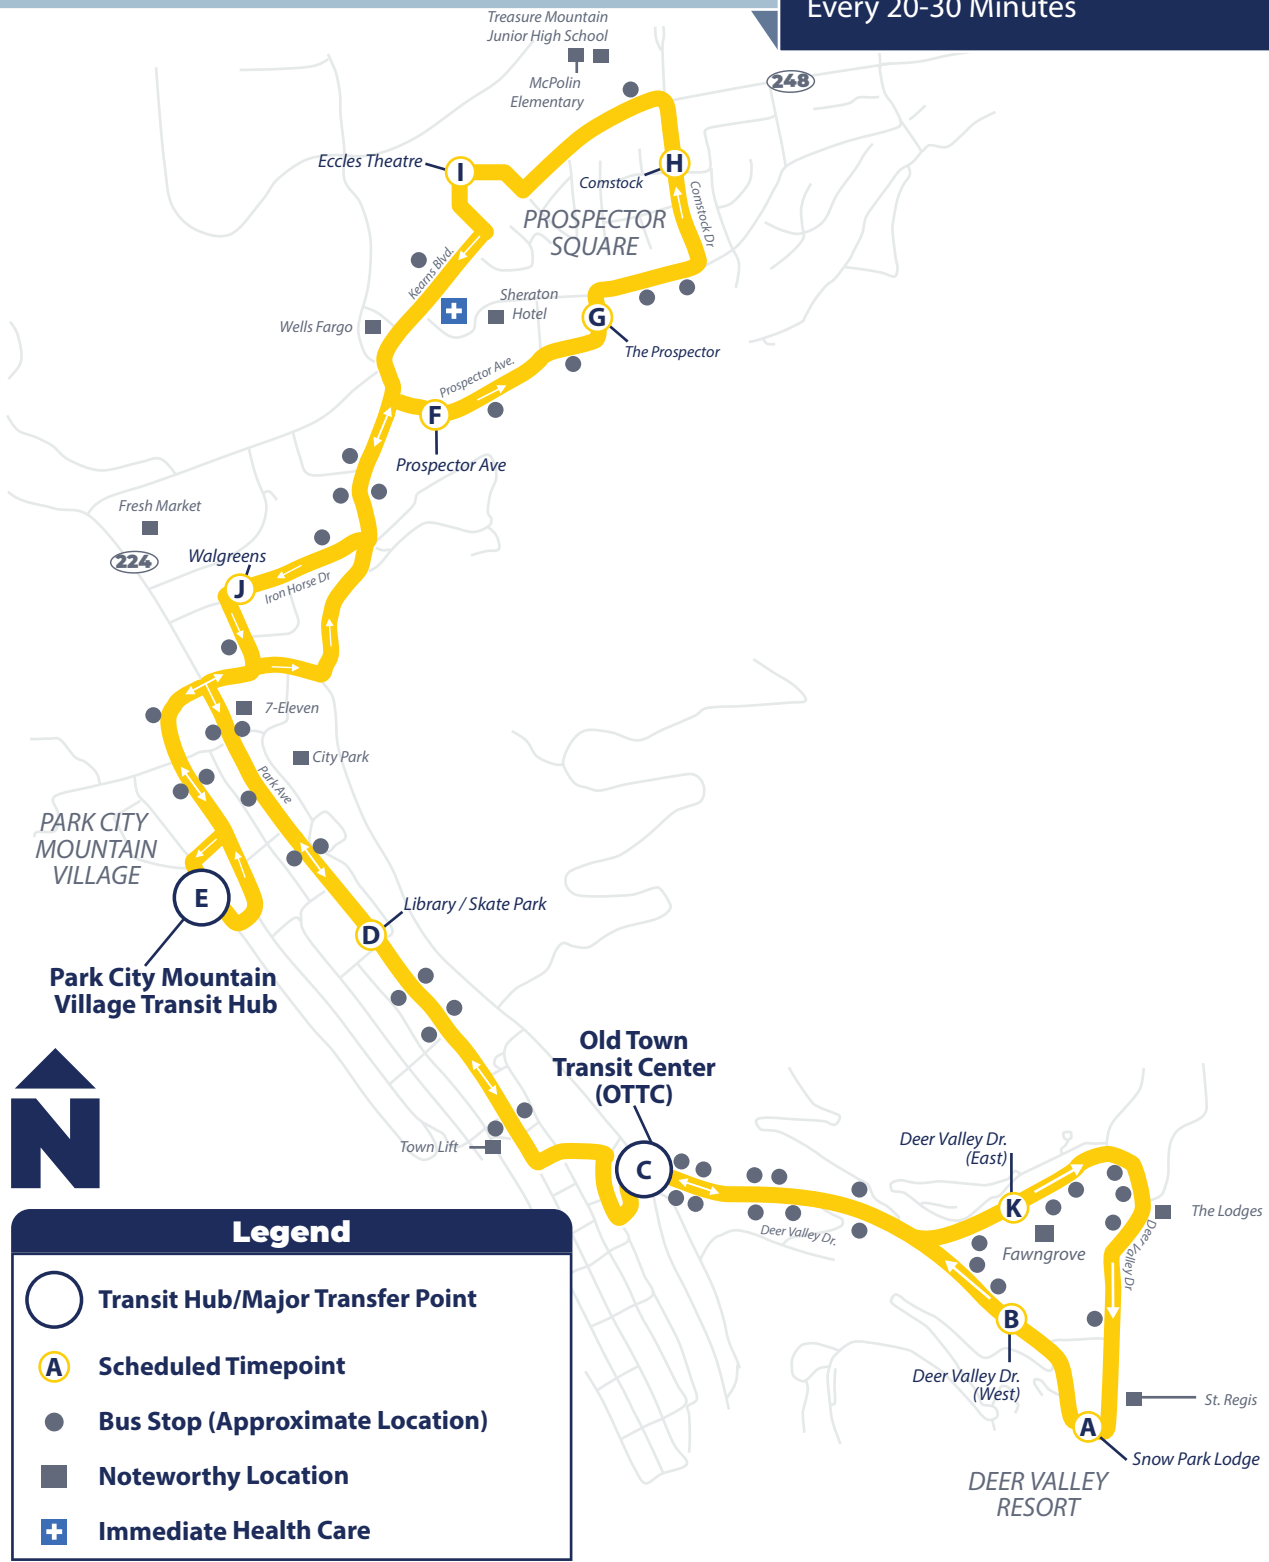

Hours: 6:40 AM—11:10 PM
 From Old Town Transit Center (OTTC)
Seven days a week

**Prospector Square—
 Deer Valley Resort**
 Every 20-30 Minutes

Legend

-  Transit Hub/Major Transfer Point
-  Scheduled Timepoint
-  Bus Stop (Approximate Location)
-  Noteworthy Location
-  Immediate Health Care