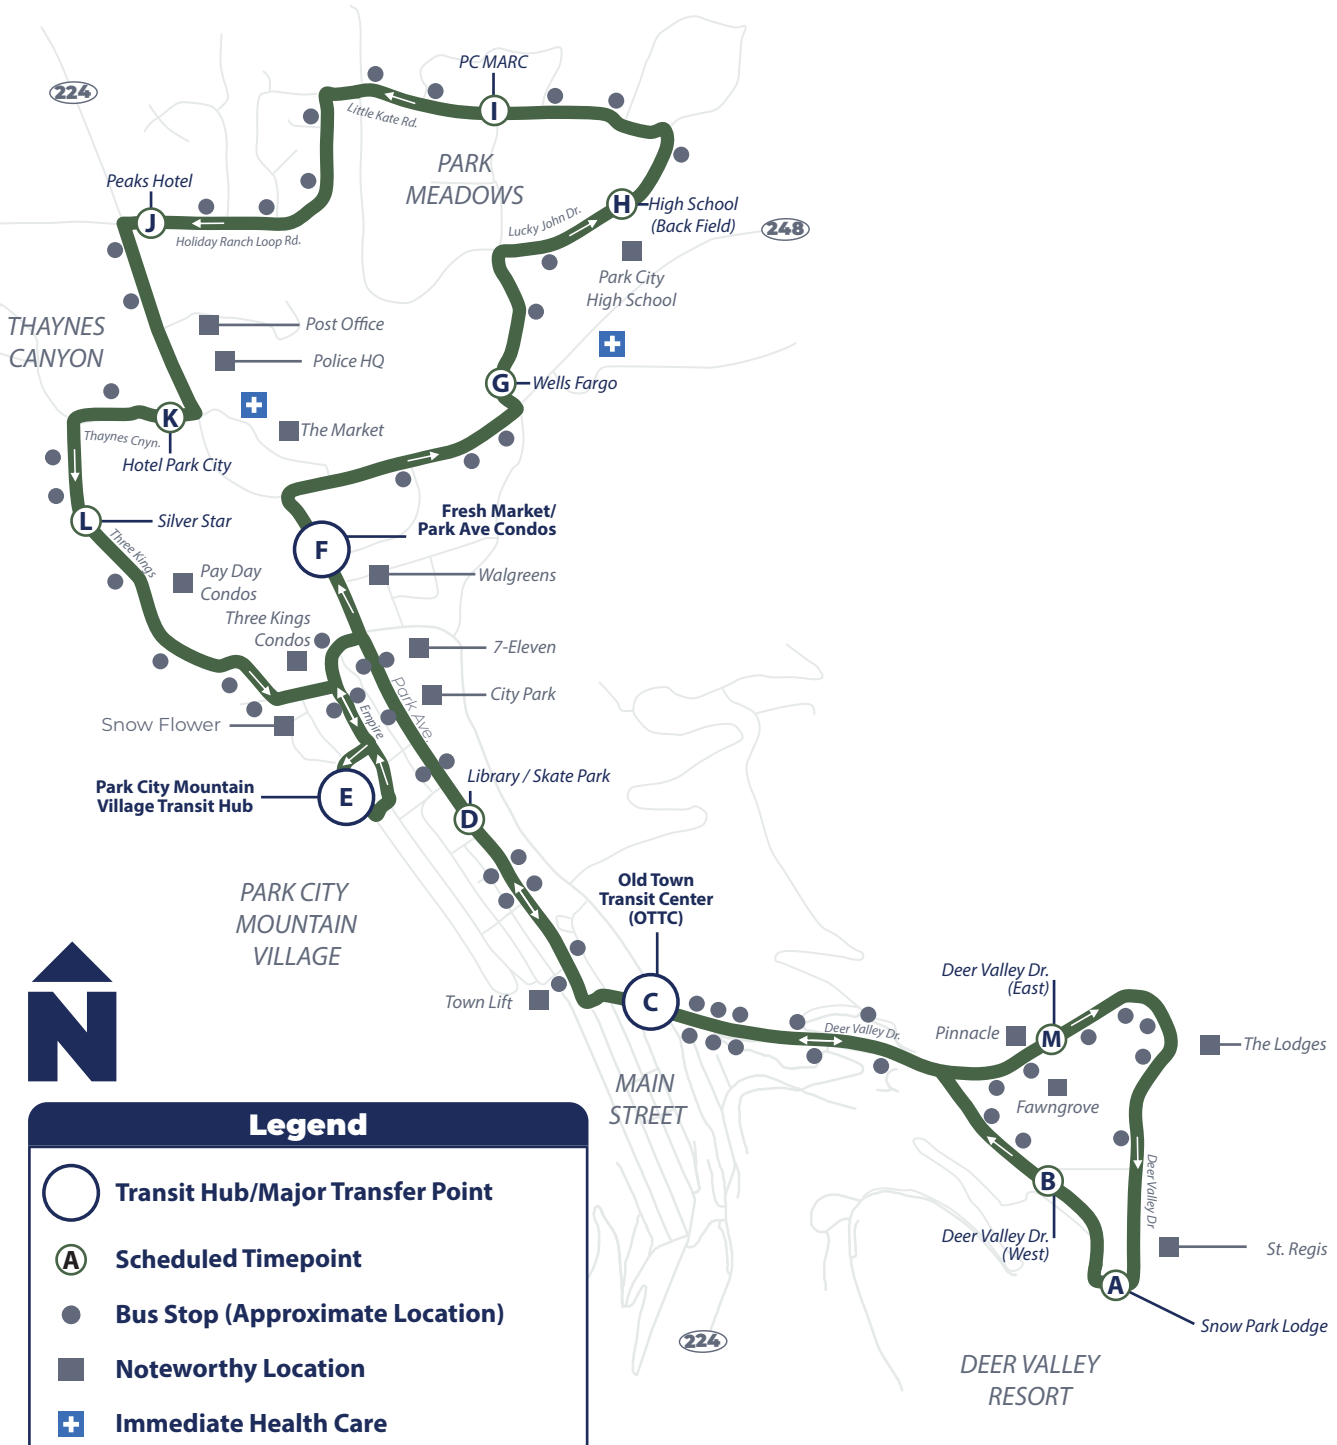

**Hours: 7:00 AM—11:00 PM**  
 From Old Town Transit Center (OTTC)  
*Seven days a week*

**Park Meadows/Thaynes Canyon—Deer Valley Resort**

Every 20-30 Minutes

**Legend**

- Transit Hub/Major Transfer Point
- Scheduled Timepoint
- Bus Stop (Approximate Location)
- Noteworthy Location
- Immediate Health Care

7:00 AM—9:00 AM: Buses every 30 min  
 9:00 AM—5:00 PM: Buses every 20 min  
 5:00 PM—11:00 PM: Buses every 30 min

**Park Meadows/Thaynes Canyon—Deer Valley Resort**  
 Every 20-30 Minutes

**To Park Meadows and Thaynes Canyon**