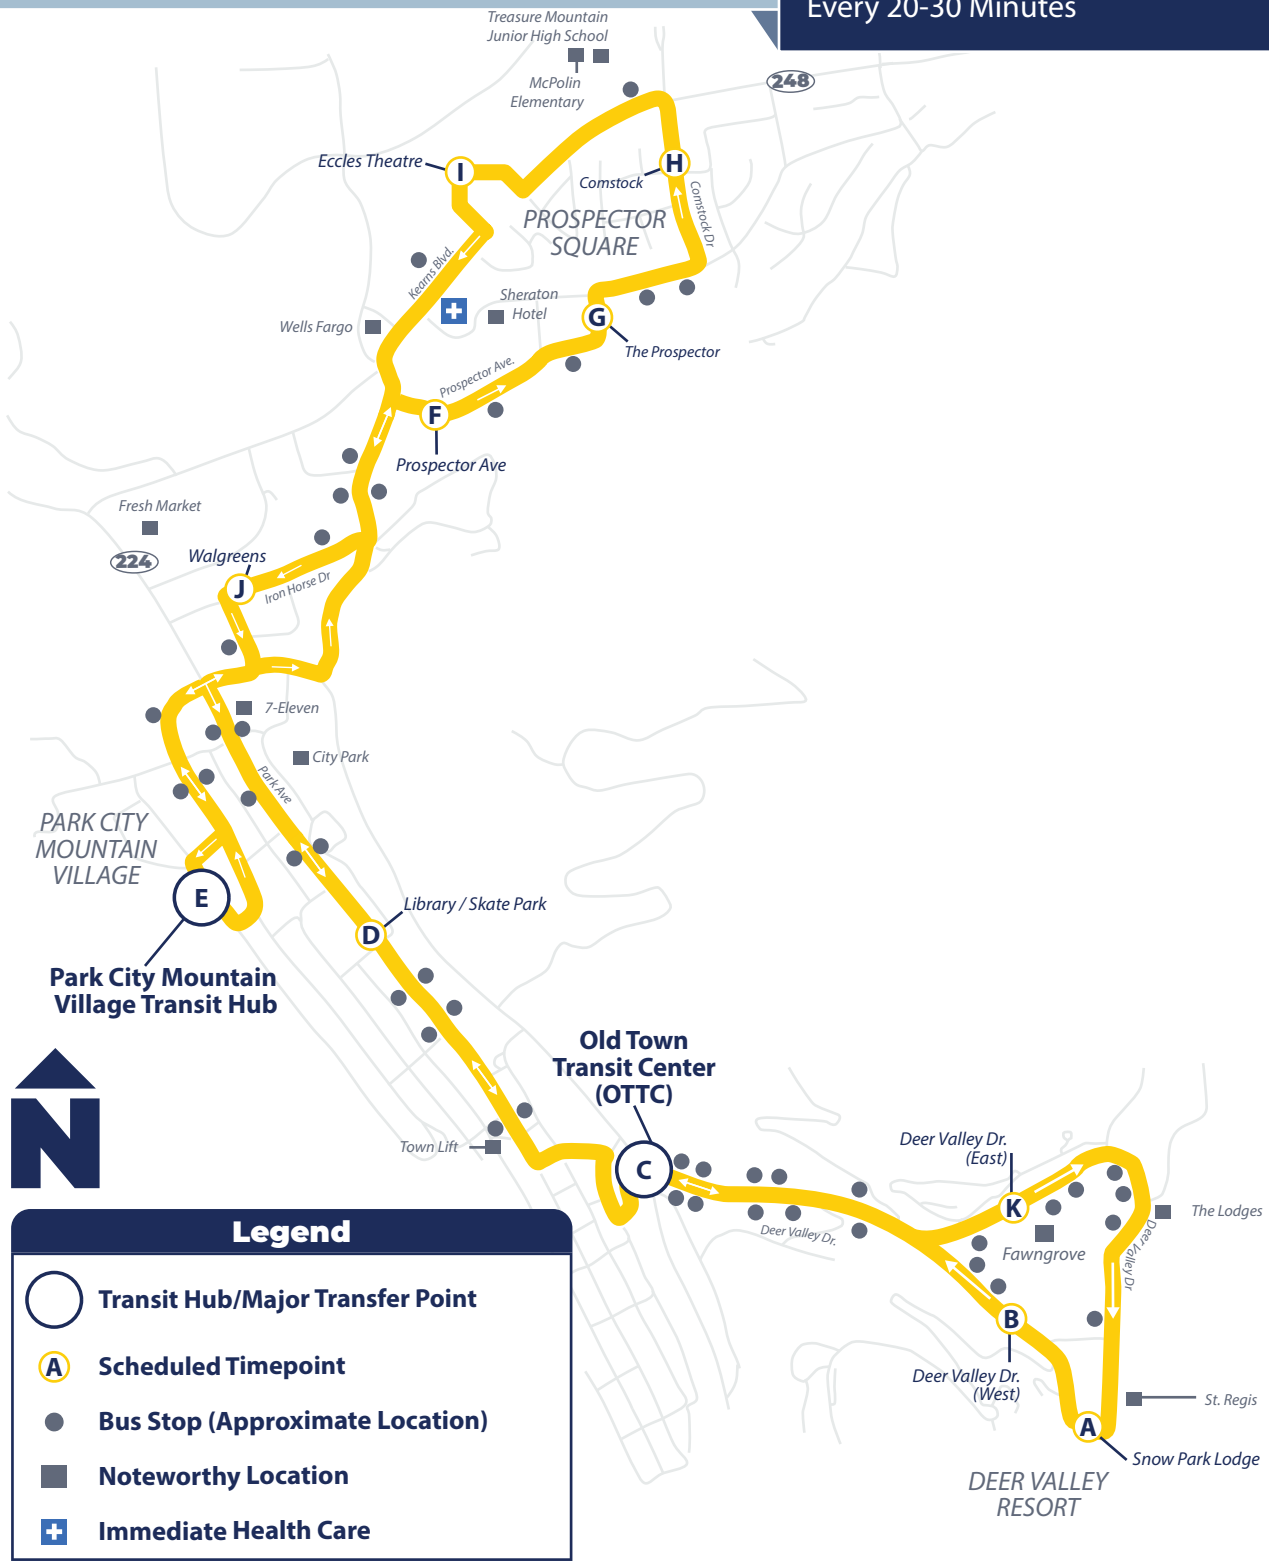

To Main St.		
C	D	A
Silver Lake (Depart)	Stag Lodge	Main St. (OTTC)
6:22 AM	6:23 AM	6:32 AM
6:52 AM	6:53 AM	7:02 AM
7:22 AM	7:23 AM	7:32 AM
7:52 AM	7:53 AM	8:02 AM
8:22 AM	8:23 AM	8:32 AM
8:52 AM	8:53 AM	9:02 AM
9:22 AM	9:23 AM	9:32 AM
9:52 AM	9:53 AM	10:02 AM
10:22 AM	10:23 AM	10:32 AM
10:52 AM	10:53 AM	11:02 AM
11:22 AM	11:23 AM	11:32 AM
11:52 AM	11:53 AM	12:02 PM
12:22 PM	12:23 PM	12:32 PM
12:52 PM	12:53 PM	1:02 PM
1:22 PM	1:23 PM	1:32 PM
1:52 PM	1:53 PM	2:02 PM
2:22 PM	2:23 PM	2:32 PM
2:52 PM	2:53 PM	3:02 PM
3:22 PM	3:23 PM	3:32 PM
3:52 PM	3:53 PM	4:02 PM
4:22 PM	4:23 PM	4:32 PM
4:52 PM	4:53 PM	5:02 PM
5:22 PM	5:23 PM	5:32 PM
5:52 PM	5:53 PM	6:02 PM
6:22 PM	6:23 PM	6:32 PM
6:52 PM	6:53 PM	7:02 PM
7:22 PM	7:23 PM	7:32 PM
7:52 PM	7:53 PM	8:02 PM
8:22 PM	8:23 PM	8:32 PM
8:52 PM	8:53 PM	9:02 PM
9:22 PM	9:23 PM	9:32 PM
9:52 PM	9:53 PM	10:02 PM
10:22 PM	10:23 PM	10:32 PM
10:52 PM	10:53 PM	11:02 PM
11:22 PM	11:23 PM	11:32 PM

Legend

- Transit Hub/Major Transfer Point**
- Scheduled Timepoint**
- Bus Stop (Approximate Location)**
- Noteworthy Location**

Hours: 6:40 AM—11:10 PM
 From Old Town Transit Center (OTTC)
Seven days a week

**Prospector Square—
 Deer Valley Resort**
 Every 20-30 Minutes

Legend

- Transit Hub/Major Transfer Point
- Scheduled Timepoint
- Bus Stop (Approximate Location)
- Noteworthy Location
- Immediate Health Care

Hours: 7:00 AM—5:20 PM
 From Old Town Transit Center (OTTC)
Seven days a week

**Prospector Square—
 Deer Valley Express**
 Every 20 Minutes

Legend

-  Transit Hub/Major Transfer Point
-  Scheduled Timepoint
-  Bus Stop (Approximate Location)
-  Noteworthy Location
-  Immediate Health Care