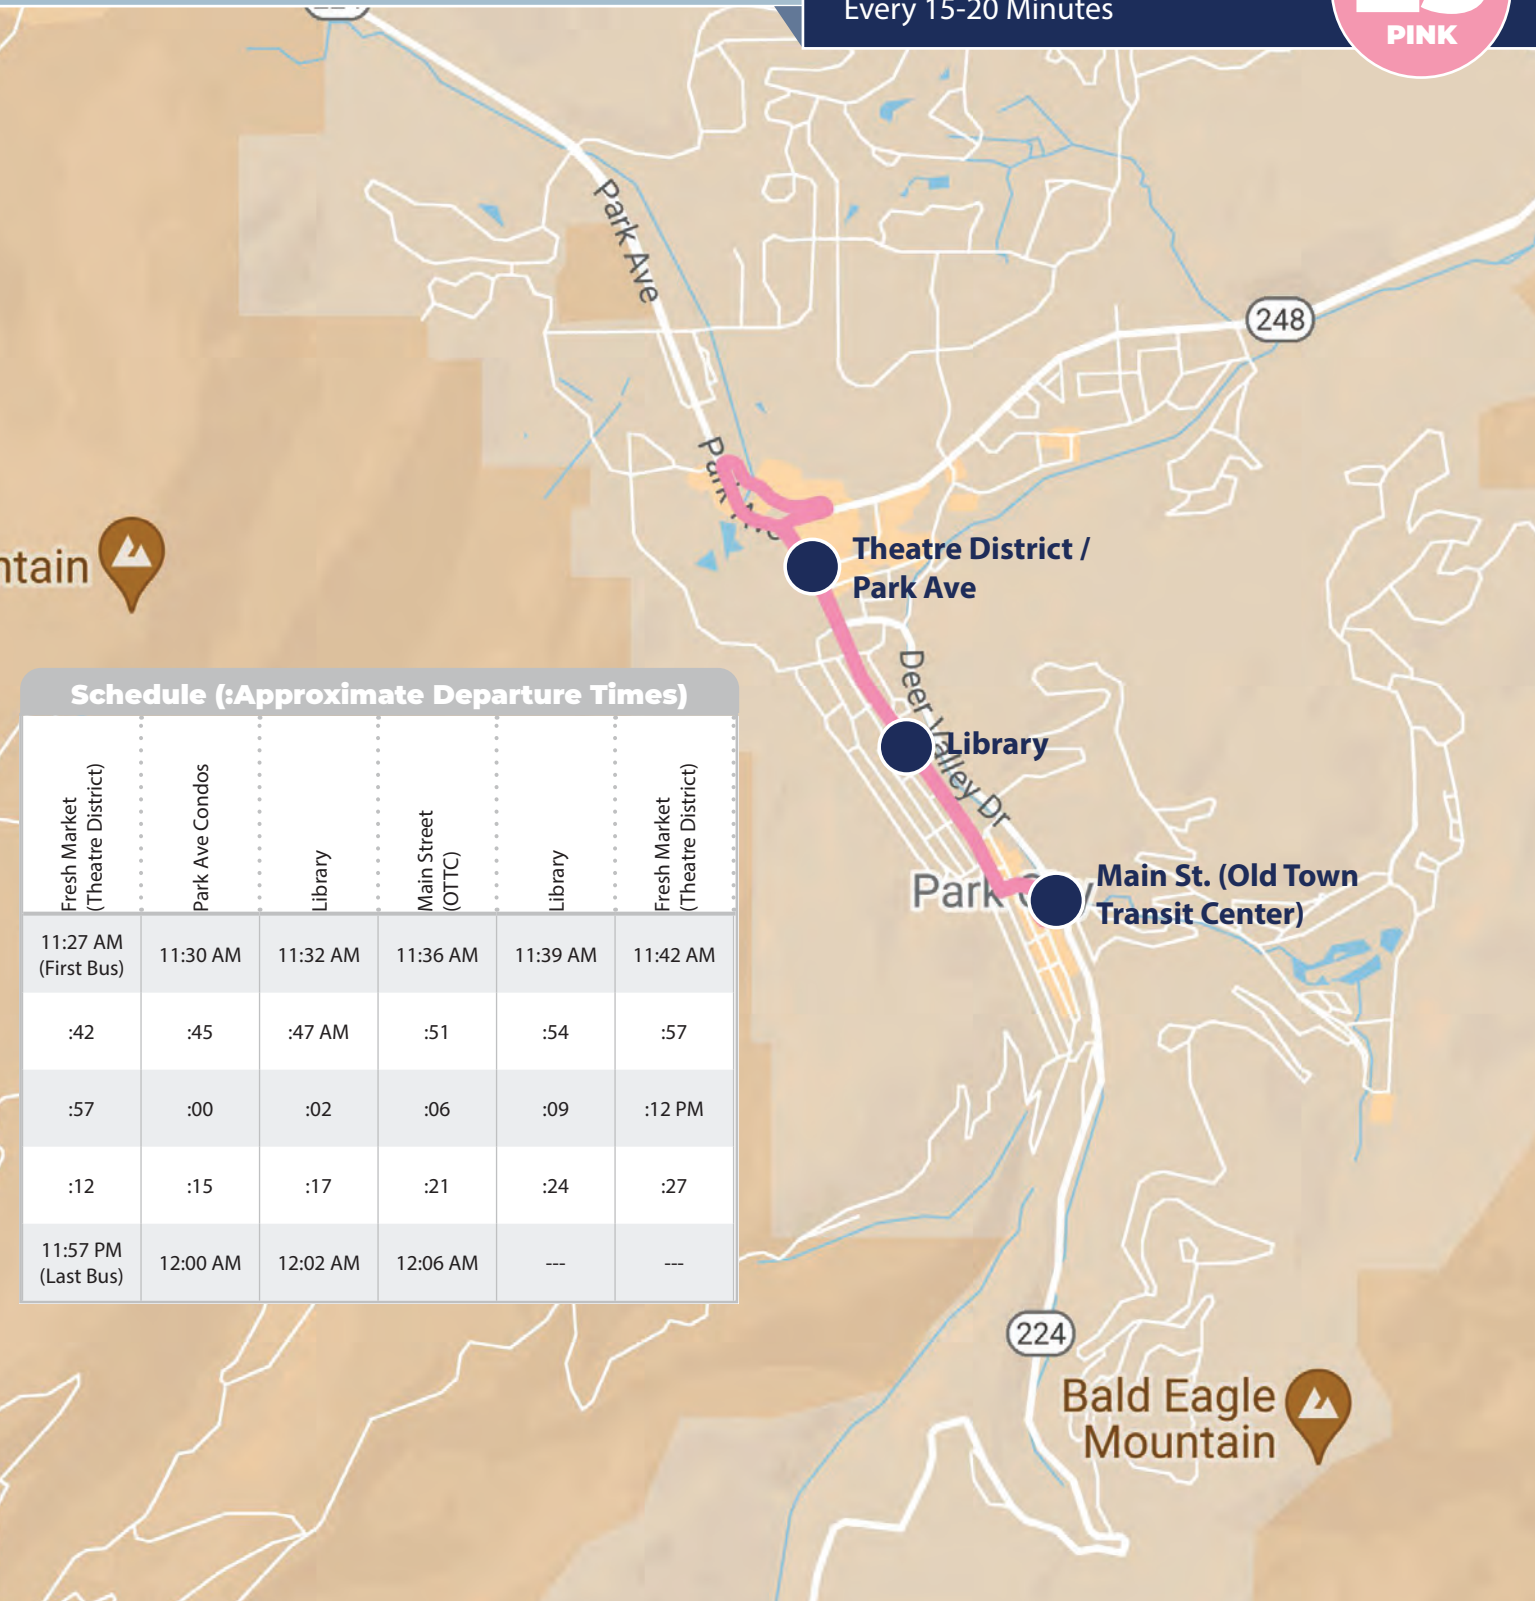

Hours: 11:27 AM—11:57 PM
From Fresh Market (Theatre District)
Operated by Le Bus

Park Avenue Express
Every 15-20 Minutes

Schedule (:Approximate Departure Times)

Fresh Market (Theatre District)	Park Ave Condos	Library	Main Street (OTTC)	Library	Fresh Market (Theatre District)
11:27 AM (First Bus)	11:30 AM	11:32 AM	11:36 AM	11:39 AM	11:42 AM
:42	:45	:47 AM	:51	:54	:57
:57	:00	:02	:06	:09	:12 PM
:12	:15	:17	:21	:24	:27
11:57 PM (Last Bus)	12:00 AM	12:02 AM	12:06 AM	---	---