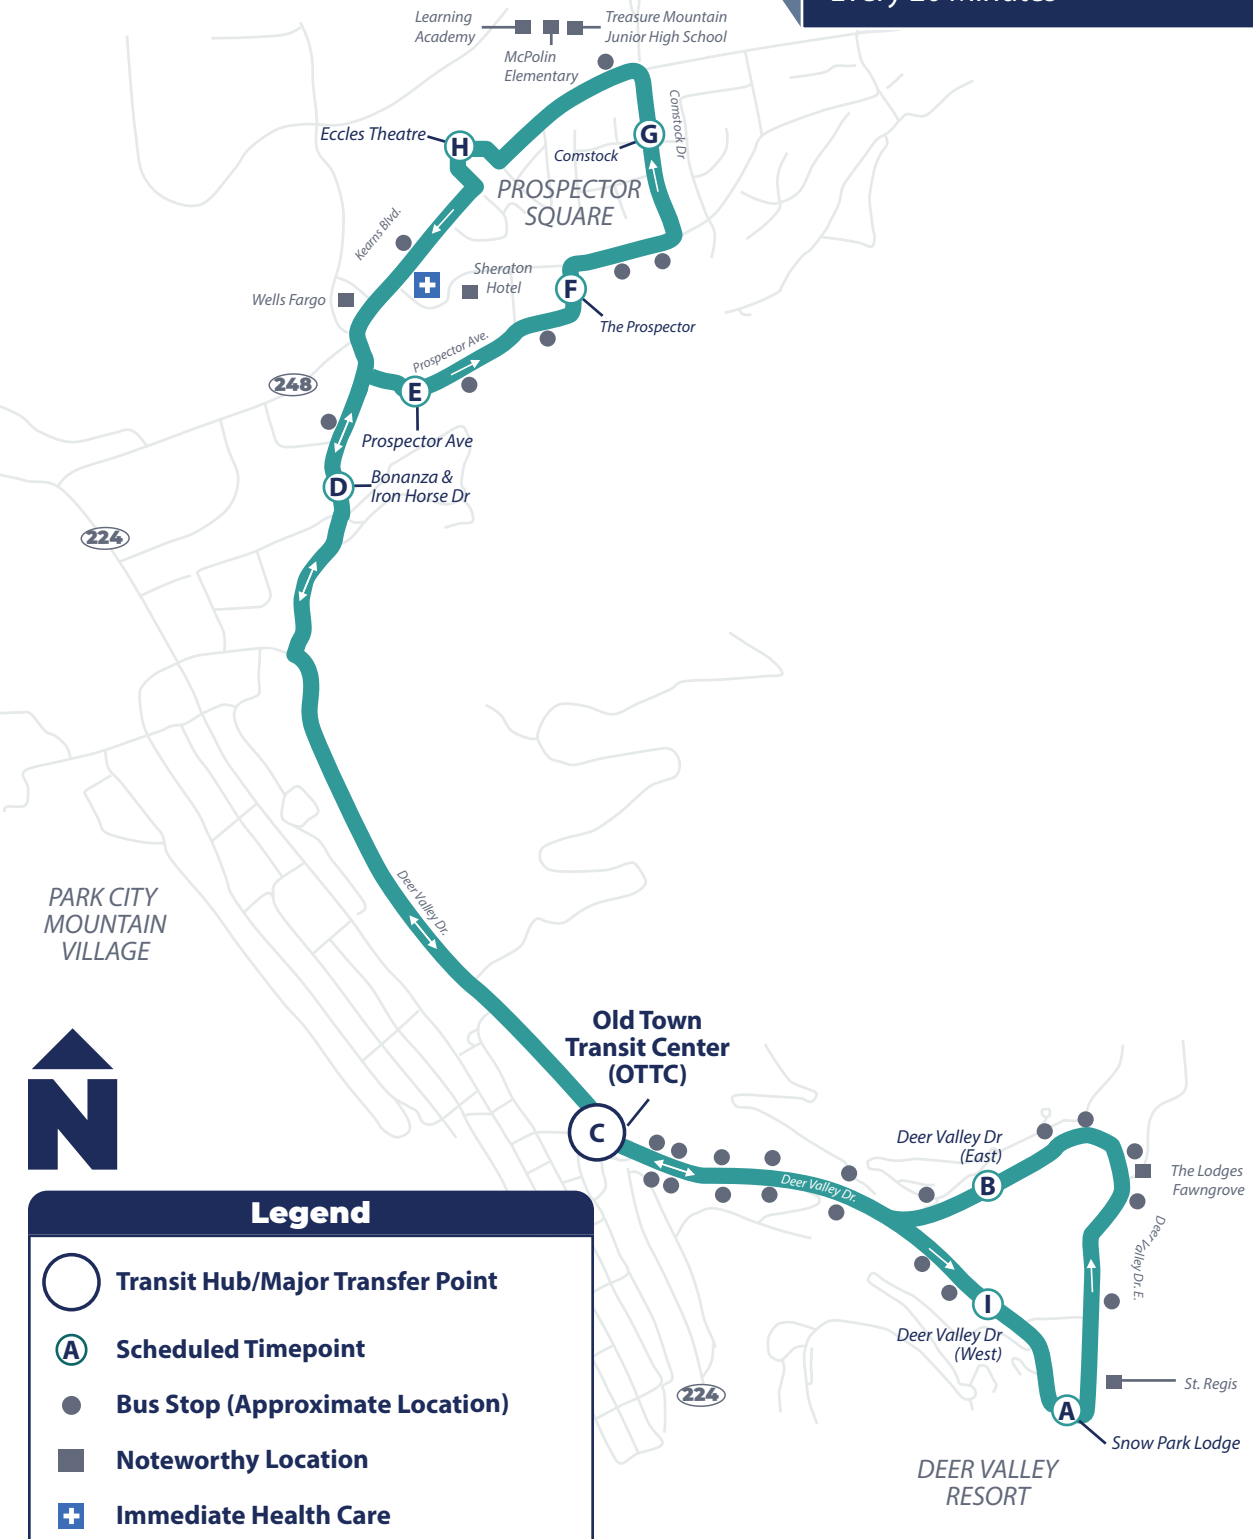

Hours: 7:00 AM—5:20 PM
 From Old Town Transit Center (OTTC)
Seven days a week

**Prospector Square—
 Deer Valley Express**
 Every 20 Minutes

Legend

-  Transit Hub/Major Transfer Point
-  Scheduled Timepoint
-  Bus Stop (Approximate Location)
-  Noteworthy Location
-  Immediate Health Care

Legend

- Transit Hub/Major Transfer Point
- Scheduled Timepoint
- Bus Stop (Approximate Location)
- Noteworthy Location
- Immediate Health Care

Hours: 11:27 AM—11:57 PM
 From Fresh Market (Theatre District)
 Operated by Le Bus