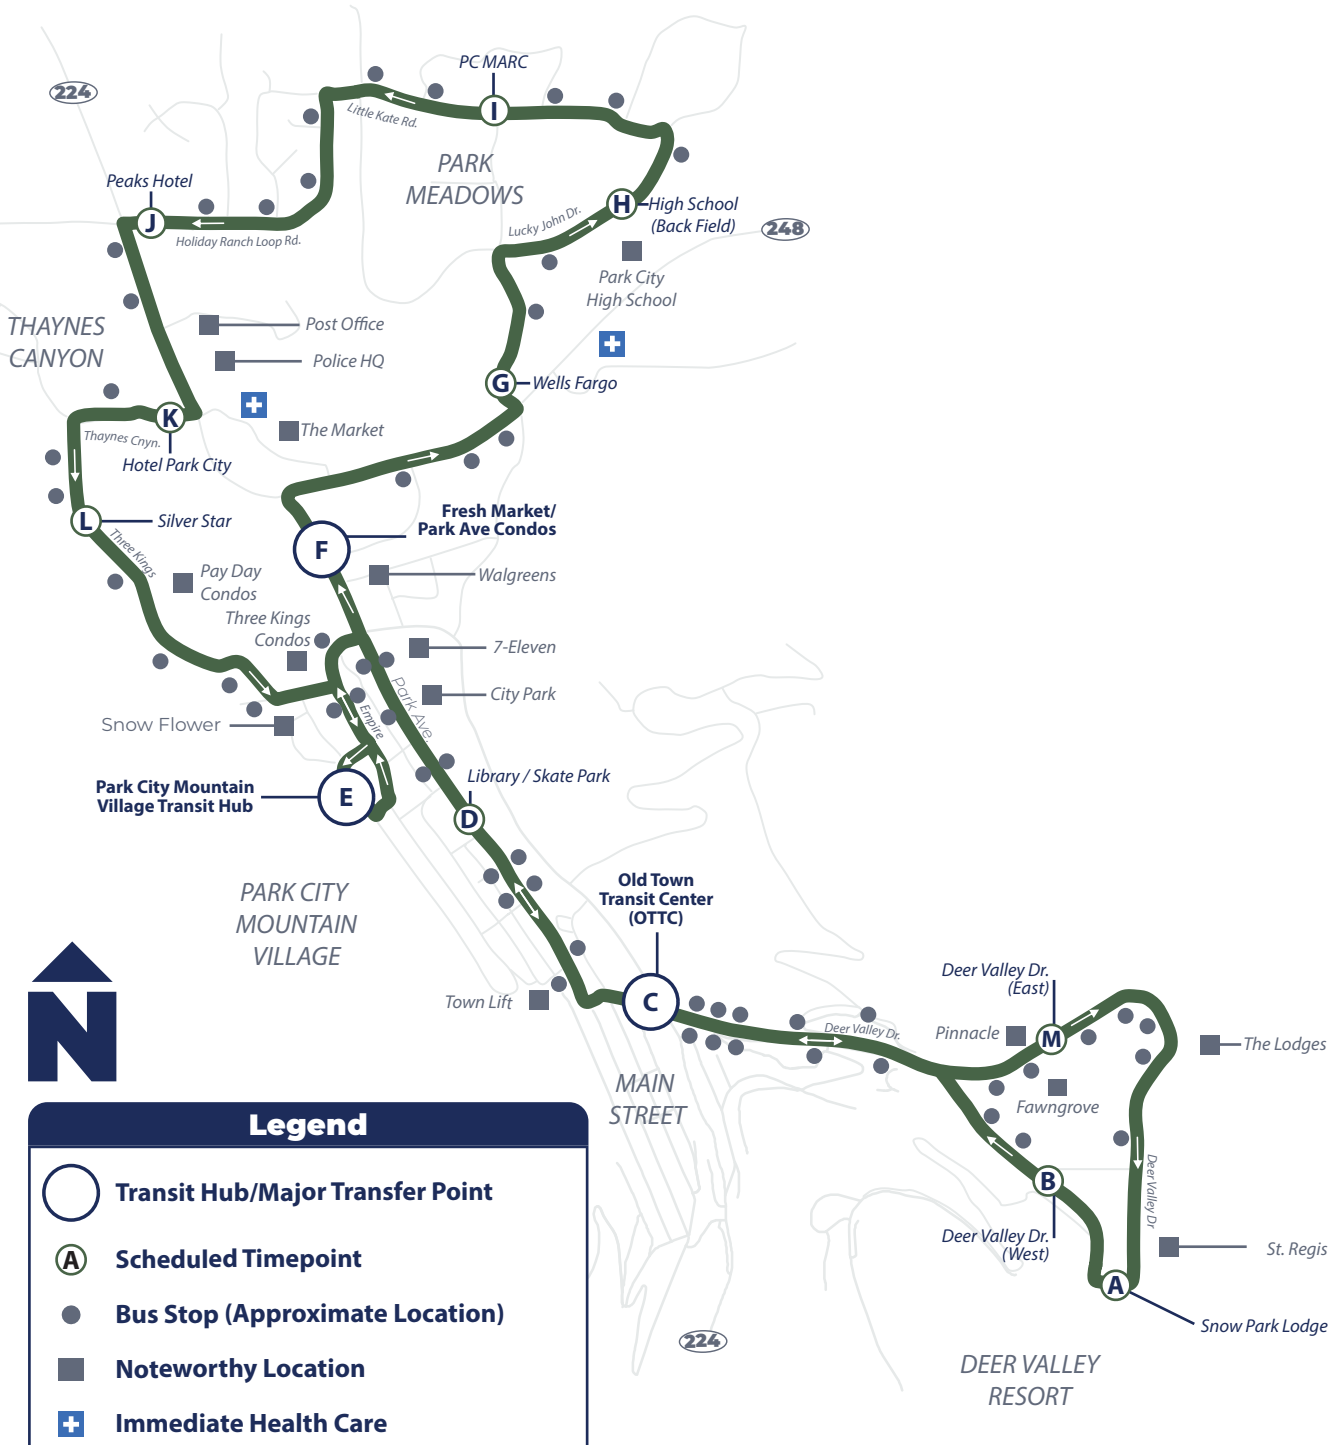

Hours: 7:00 AM—11:00 PM
From Old Town Transit Center (OTTC)
Seven days a week

Park Meadows/Thaynes Canyon—Deer Valley Resort

Every 20-30 Minutes