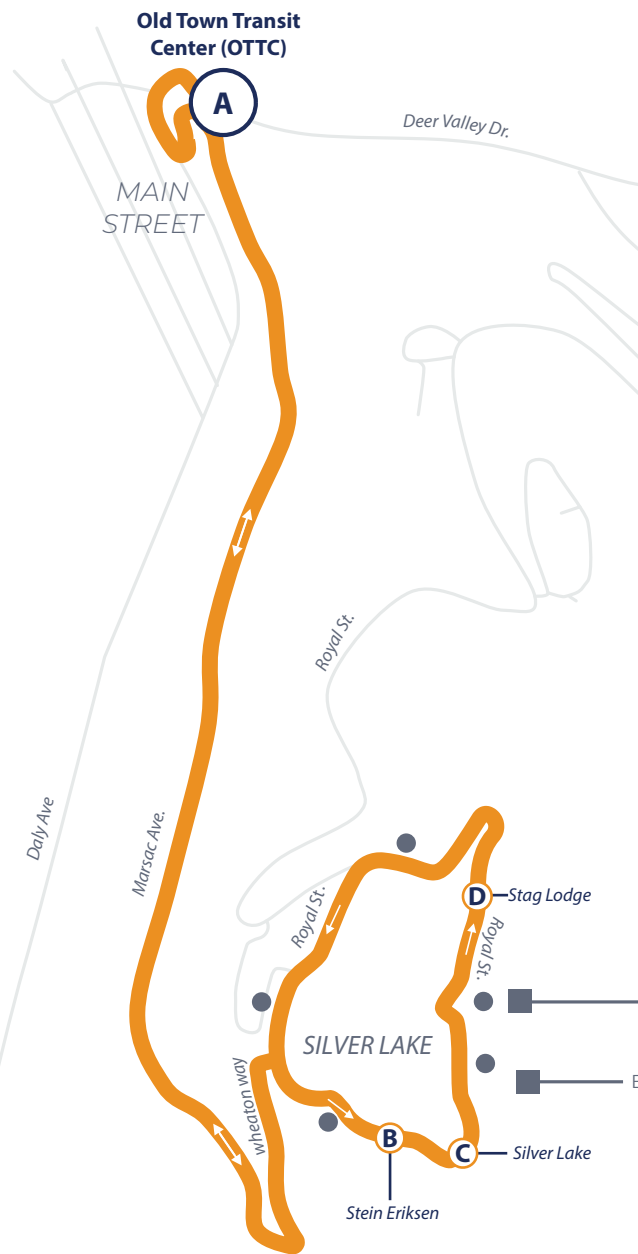

Hours: 6:14 AM - 11:14 PM
From Old Town Transit Center (OTTC)
Seven days a week

**Main Street —
Silver Lake Village**
Every 30 Minutes

To Silver Lake		
A	B	C
Main St. (OTTC)	Stein Eriksen	Silver Lake (Arrive)
6:14 AM	6:21 AM	6:21 AM
6:44 AM	6:51 AM	6:51 AM
7:14 AM	7:21 AM	7:21 AM
7:44 AM	7:51 AM	7:51 AM
8:14 AM	8:21 AM	8:21 AM
8:44 AM	8:51 AM	8:51 AM
9:14 AM	9:21 AM	9:21 AM
9:44 AM	9:51 AM	9:51 AM
10:14 AM	10:21 AM	10:21 AM
10:44 AM	10:51 AM	10:51 AM
11:14 AM	11:21 AM	11:21 AM
11:44 AM	11:51 AM	11:51 AM
12:14 PM	12:21 PM	12:21 PM
12:44 PM	12:51 PM	12:51 PM
1:14 PM	1:21 PM	1:21 PM
1:44 PM	1:51 PM	1:51 PM
2:14 PM	2:21 PM	2:21 PM
2:44 PM	2:51 PM	2:51 PM
3:14 PM	3:21 PM	3:21 PM
3:44 PM	3:51 PM	3:51 PM
4:14 PM	4:21 PM	4:21 PM
4:44 PM	4:51 PM	4:51 PM
5:14 PM	5:21 PM	5:21 PM
5:44 PM	5:51 PM	5:51 PM
6:14 PM	6:21 PM	6:21 PM
6:44 PM	6:51 PM	6:51 PM
7:14 PM	7:21 PM	7:21 PM
7:44 PM	7:51 PM	7:51 PM
8:14 PM	8:21 PM	8:21 PM
8:44 PM	8:51 PM	8:51 PM
9:14 PM	9:21 PM	9:21 PM
9:44 PM	9:51 PM	9:51 PM
10:14 PM	10:21 PM	10:21 PM
10:44 PM	10:51 PM	10:51 PM
11:14 PM	11:21 PM	11:21 PM

To Main St.		
C	D	A
Silver Lake (Depart)	Stag Lodge	Main St. (OTTC)
6:22 AM	6:23 AM	6:32 AM
6:52 AM	6:53 AM	7:02 AM
7:22 AM	7:23 AM	7:32 AM
7:52 AM	7:53 AM	8:02 AM
8:22 AM	8:23 AM	8:32 AM
8:52 AM	8:53 AM	9:02 AM
9:22 AM	9:23 AM	9:32 AM
9:52 AM	9:53 AM	10:02 AM
10:22 AM	10:23 AM	10:32 AM
10:52 AM	10:53 AM	11:02 AM
11:22 AM	11:23 AM	11:32 AM
11:52 AM	11:53 AM	12:02 PM
12:22 PM	12:23 PM	12:32 PM
12:52 PM	12:53 PM	1:02 PM
1:22 PM	1:23 PM	1:32 PM
1:52 PM	1:53 PM	2:02 PM
2:22 PM	2:23 PM	2:32 PM
2:52 PM	2:53 PM	3:02 PM
3:22 PM	3:23 PM	3:32 PM
3:52 PM	3:53 PM	4:02 PM
4:22 PM	4:23 PM	4:32 PM
4:52 PM	4:53 PM	5:02 PM
5:22 PM	5:23 PM	5:32 PM
5:52 PM	5:53 PM	6:02 PM
6:22 PM	6:23 PM	6:32 PM
6:52 PM	6:53 PM	7:02 PM
7:22 PM	7:23 PM	7:32 PM
7:52 PM	7:53 PM	8:02 PM
8:22 PM	8:23 PM	8:32 PM
8:52 PM	8:53 PM	9:02 PM
9:22 PM	9:23 PM	9:32 PM
9:52 PM	9:53 PM	10:02 PM
10:22 PM	10:23 PM	10:32 PM
10:52 PM	10:53 PM	11:02 PM
11:22 PM	11:23 PM	11:32 PM

Legend

- **Transit Hub/Major Transfer Point**
- **Scheduled Timepoint**
- **Bus Stop (Approximate Location)**
- **Noteworthy Location**