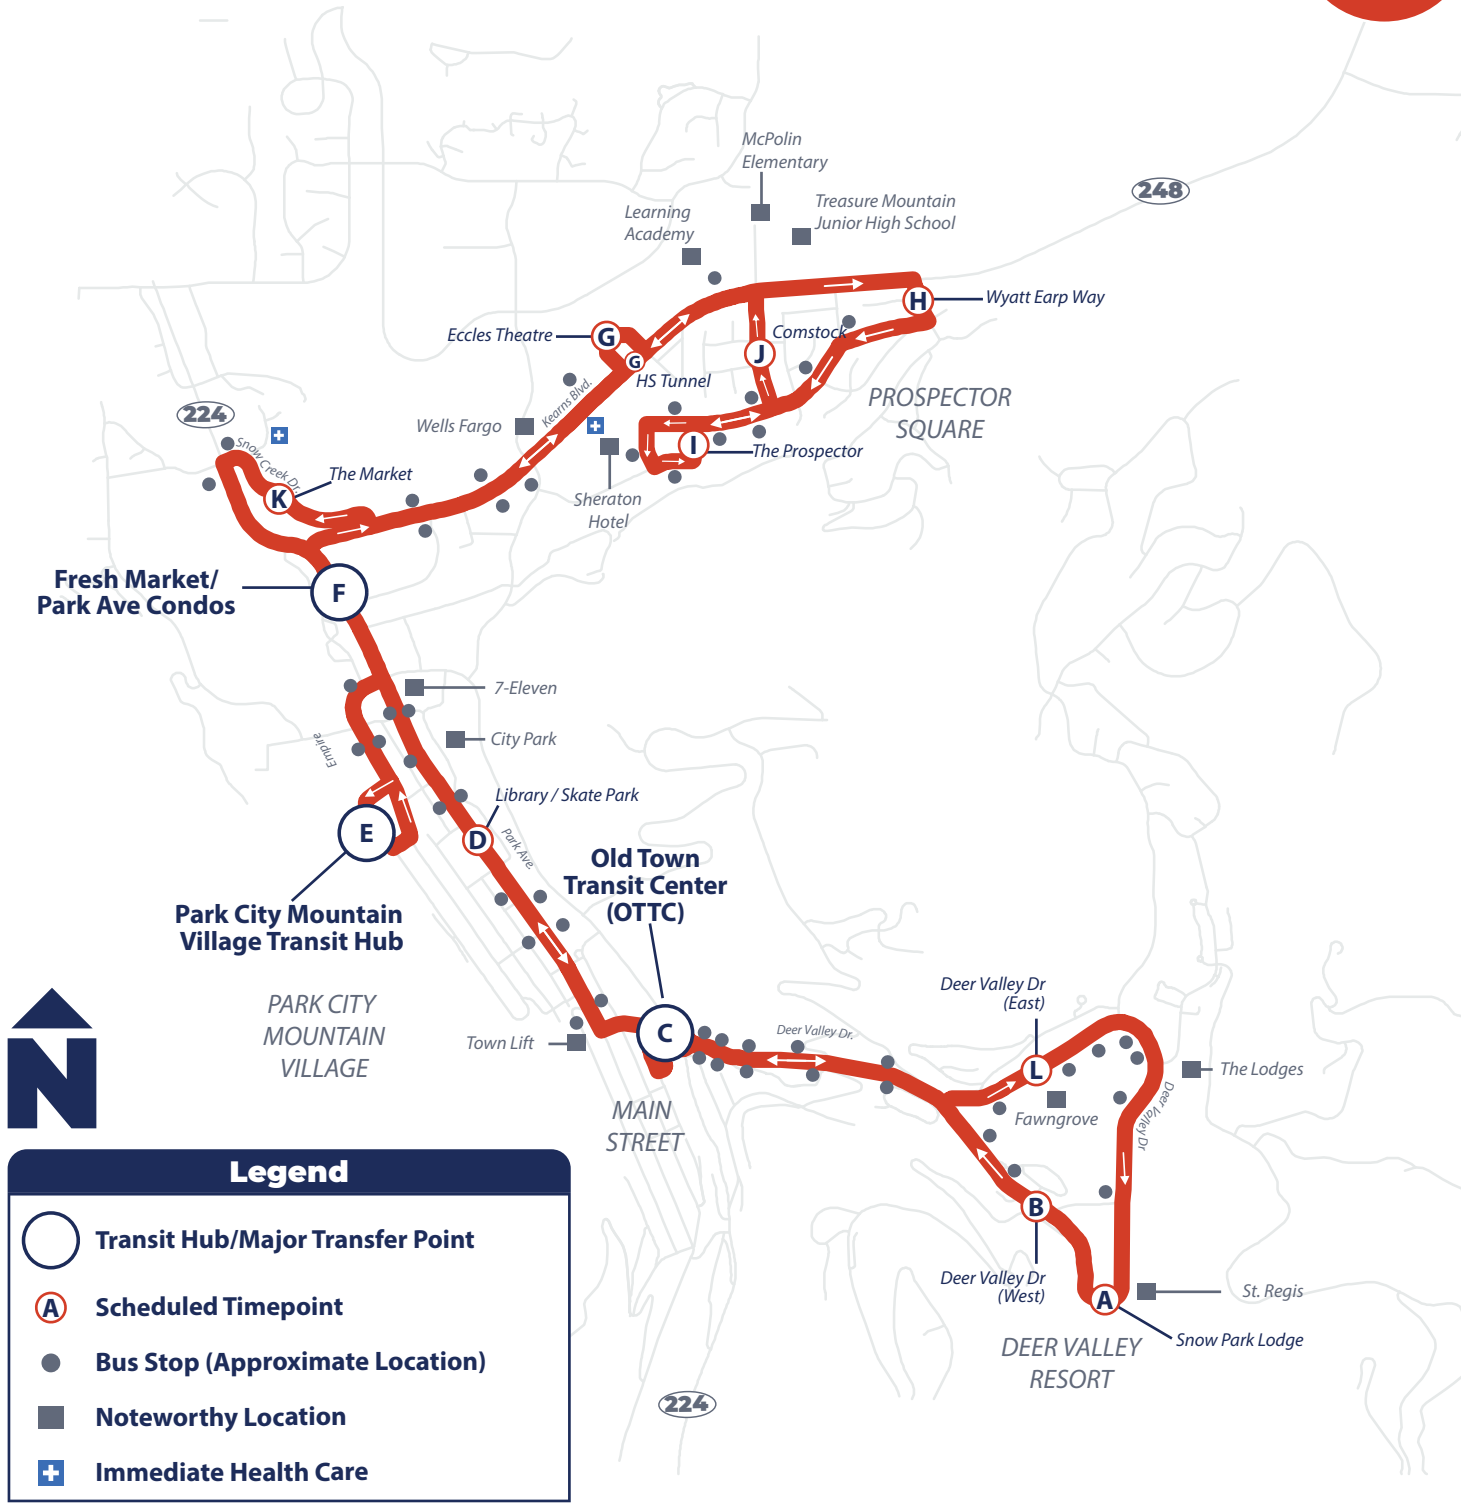

Hours: 6:50 AM—11:20 PM
 From Old Town Transit Center (OTTC)
Seven days a week

**Prospector Square—
 Deer Valley Resort**
 Every 20-30 Minutes

Legend

- Transit Hub/Major Transfer Point
- Scheduled Timepoint
- Bus Stop (Approximate Location)
- Noteworthy Location
- Immediate Health Care

Hours: 8:10 AM—11:14 PM
 From Old Town Transit Center (OTTC)
Seven days a week

Thaynes Canyon/Park Meadows—Deer Valley Resort

Every 20 Minutes

Legend

- Transit Hub/Major Transfer Point
- Scheduled Timepoint
- Bus Stop (Approximate Location)
- Noteworthy Location
- Immediate Health Care

Legend

- Transit Hub/Major Transfer Point**
- Scheduled Timepoint**
- Bus Stop (Approximate Location)**
- Noteworthy Location**

Hours: 6:40 AM—11:10 PM
 From Old Town Transit Center (OTTC)
Seven days a week

**Prospector Square—
 Deer Valley Resort**
 Every 20-30 Minutes

Legend

- Transit Hub/Major Transfer Point
- Scheduled Timepoint
- Bus Stop (Approximate Location)
- Noteworthy Location
- Immediate Health Care