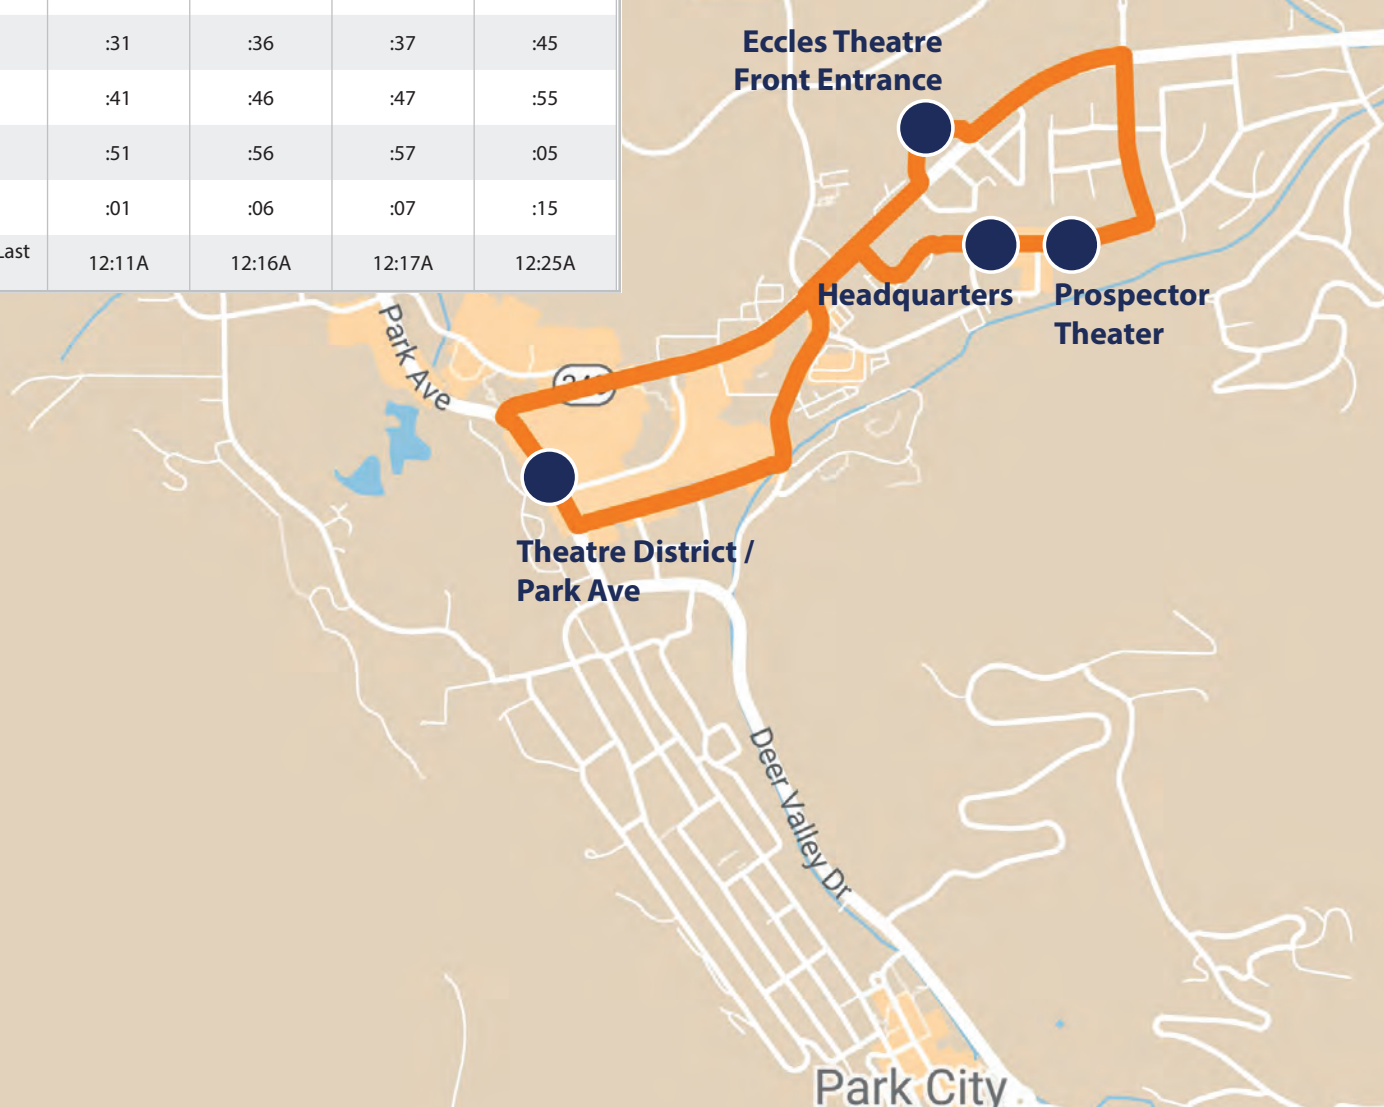

Hours: 7:00 AM—5:20 PM
 From Old Town Transit Center (OTTC)
Seven days a week

**Prospector Square—
 Deer Valley Express**
 Every 20 Minutes

Legend

-  Transit Hub/Major Transfer Point
-  Scheduled Timepoint
-  Bus Stop (Approximate Location)
-  Noteworthy Location
-  Immediate Health Care

Legend

- Transit Hub/Major Transfer Point
- Scheduled Timepoint
- Bus Stop (Approximate Location)
- Noteworthy Location
- Immediate Health Care

Hours: 11:27 AM—11:57 PM
 From Fresh Market (Theatre District)
 Operated by Le Bus

Hours: 7:05 AM—12:05 AM
 From Prospector Theatre
 Operated by Le Bus

**Theatre District
 Express**

Every 10-15 Minutes

Schedule (:Approximate Departure Times)

Prospector Theatre (Depart)	Eccles Theatre (Front Entrance)	Walgreens	Fresh Market (Theatre District)	Prospector Theatre (Arrive)
7:05A (First Bus)	7:11A	7:16A	7:17A	7:25A
:15	:21	:26	:27	:35
:25	:31	:36	:37	:45
:35	:41	:46	:47	:55
:45	:51	:56	:57	:05
:55	:01	:06	:07	:15
12:05A (Last Bus)	12:11A	12:16A	12:17A	12:25A

Hours: 8:30 AM—2:00 AM
From Old Town Transit Center (OTTC)
Operated by Park City Transit

**Eccles/Prospector/
Main St. Express**
Every 15-30 Minutes

8:30 AM—5:30 PM: Buses every 20 min
 5:30 PM—11:30 PM: Buses every 15 min
 11:30 PM—2:00 AM: Buses every 30 min