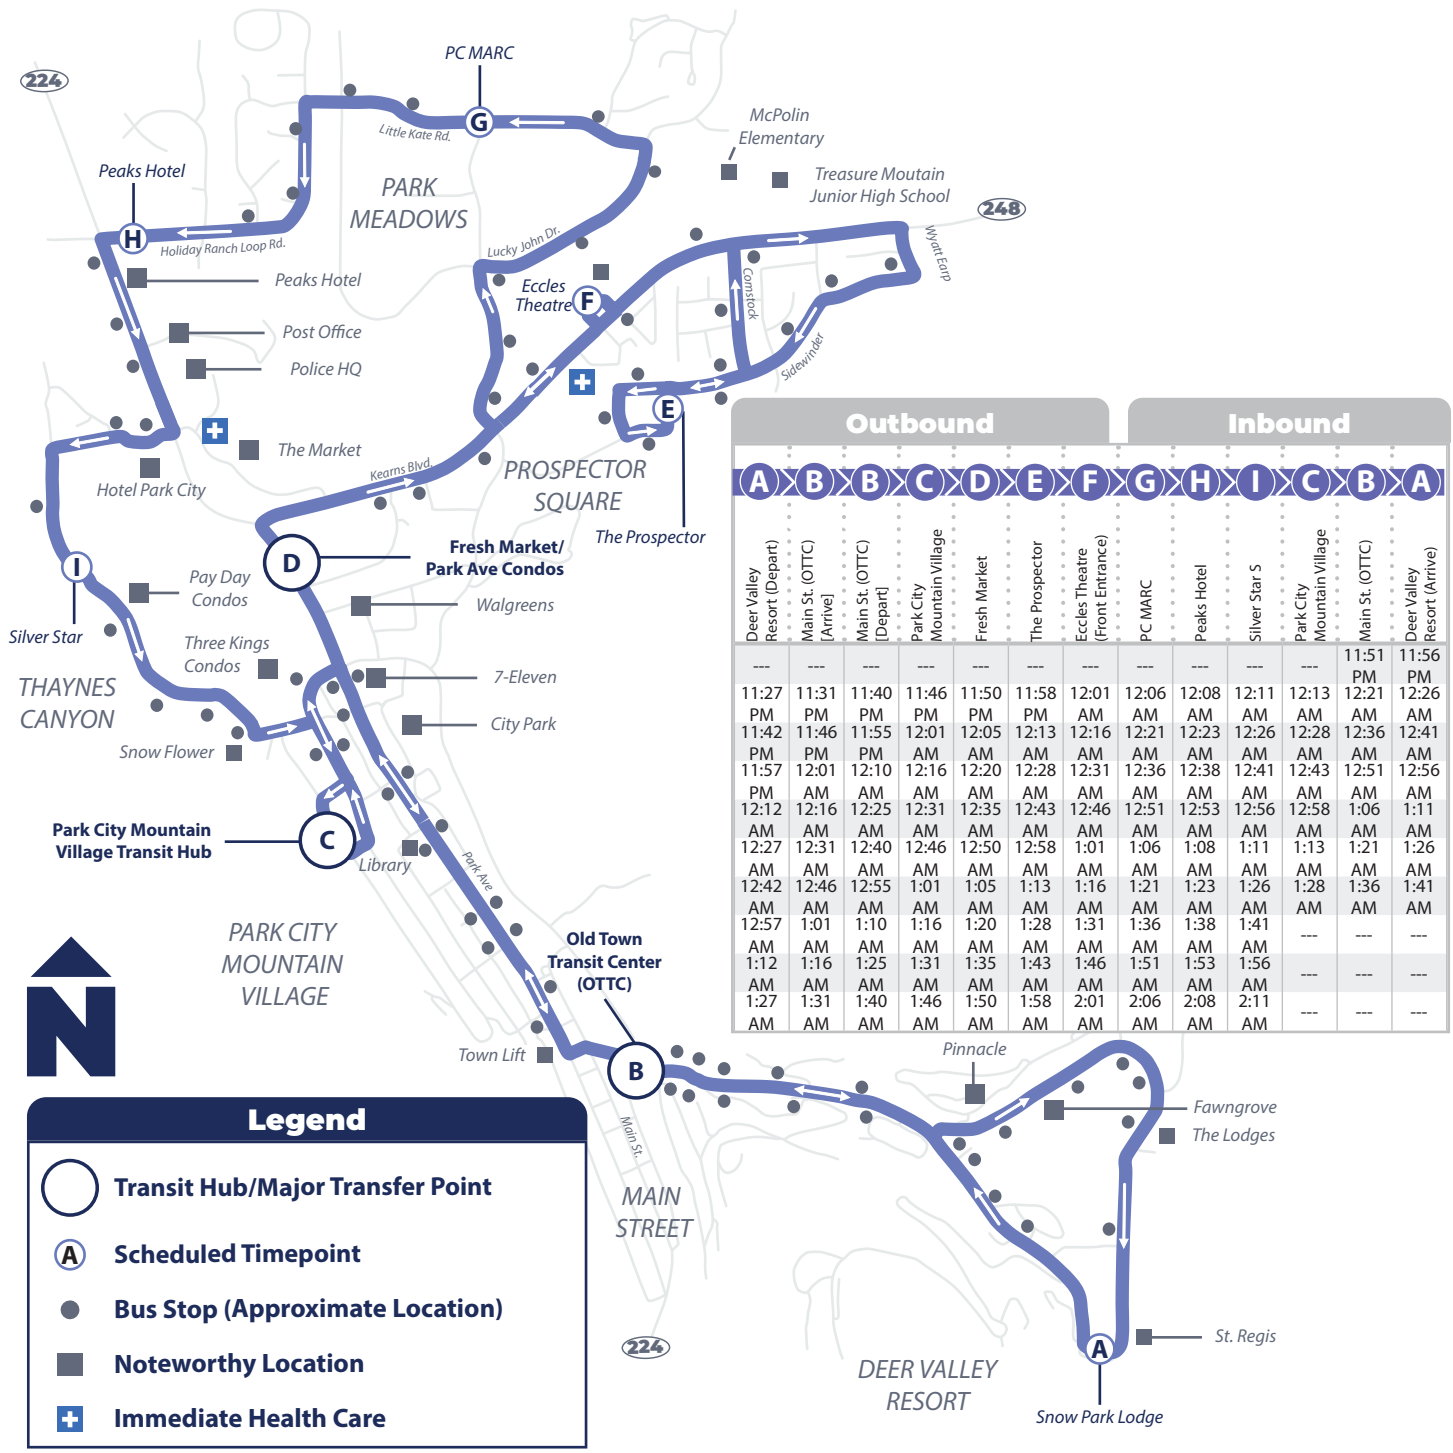

Hours: 11:40 PM—1:40 AM
From Old Town Transit Center (OTTC)
Seven days a week

**Late Night
City-Wide**
Every 15 Minutes

Outbound										Inbound											
A	B	B	C	D	E	F	G	H	I	C	B	A	A	B	B	C	D	E	F	G	
Deer Valley Resort (Depart)	Main St. (OTTC) (Arrive)	Main St. (OTTC) (Depart)	Park City Mountain Village	Fresh Market	The Prospector	Eccles Theatre (Front Entrance)	PC MARC	Peaks Hotel	Silver Star S	Park City Mountain Village	Main St. (OTTC)	Deer Valley Resort (Arrive)									
11:27	11:31	11:40	11:46	11:50	11:58	12:01	12:06	12:08	12:11	12:13	12:21	11:51	11:56								
PM	PM	PM	PM	PM	PM	AM	AM	AM	AM	AM	AM	PM	PM								
11:42	11:46	11:55	12:01	12:05	12:13	12:16	12:21	12:23	12:26	12:28	12:36	12:36	12:41								
PM	PM	PM	AM	AM	AM	AM	AM	AM	AM	AM	AM	AM	AM								
11:57	12:01	12:10	12:16	12:20	12:28	12:31	12:36	12:38	12:41	12:43	12:51	12:51	12:56								
PM	AM	AM	AM	AM	AM	AM	AM	AM	AM	AM	AM	AM	AM								
12:12	12:16	12:25	12:31	12:35	12:43	12:46	12:51	12:53	12:56	12:58	1:06	1:06	1:11								
AM	AM	AM	AM	AM	AM	AM	AM	AM	AM	AM	AM	AM	AM								
12:27	12:31	12:40	12:46	12:50	12:58	1:01	1:06	1:08	1:11	1:13	1:21	1:21	1:26								
AM	AM	AM	AM	AM	AM	AM	AM	AM	AM	AM	AM	AM	AM								
12:42	12:46	12:55	1:01	1:05	1:13	1:16	1:21	1:23	1:26	1:28	1:36	1:36	1:41								
AM	AM	AM	AM	AM	AM	AM	AM	AM	AM	AM	AM	AM	AM								
12:57	1:01	1:10	1:16	1:20	1:28	1:31	1:36	1:38	1:41	1:41	1:41	1:41	1:41								
AM	AM	AM	AM	AM	AM	AM	AM	AM	AM	AM	AM	AM	AM								
1:12	1:16	1:25	1:31	1:35	1:43	1:46	1:51	1:53	1:56	1:56	1:56	1:56	1:56								
AM	AM	AM	AM	AM	AM	AM	AM	AM	AM	AM	AM	AM	AM								
1:27	1:31	1:40	1:46	1:50	1:58	2:01	2:06	2:08	2:11	2:11	2:11	2:11	2:11								
AM	AM	AM	AM	AM	AM	AM	AM	AM	AM	AM	AM	AM	AM								

Legend

- Transit Hub/Major Transfer Point
- Scheduled Timepoint
- Bus Stop (Approximate Location)
- Noteworthy Location
- Immediate Health Care