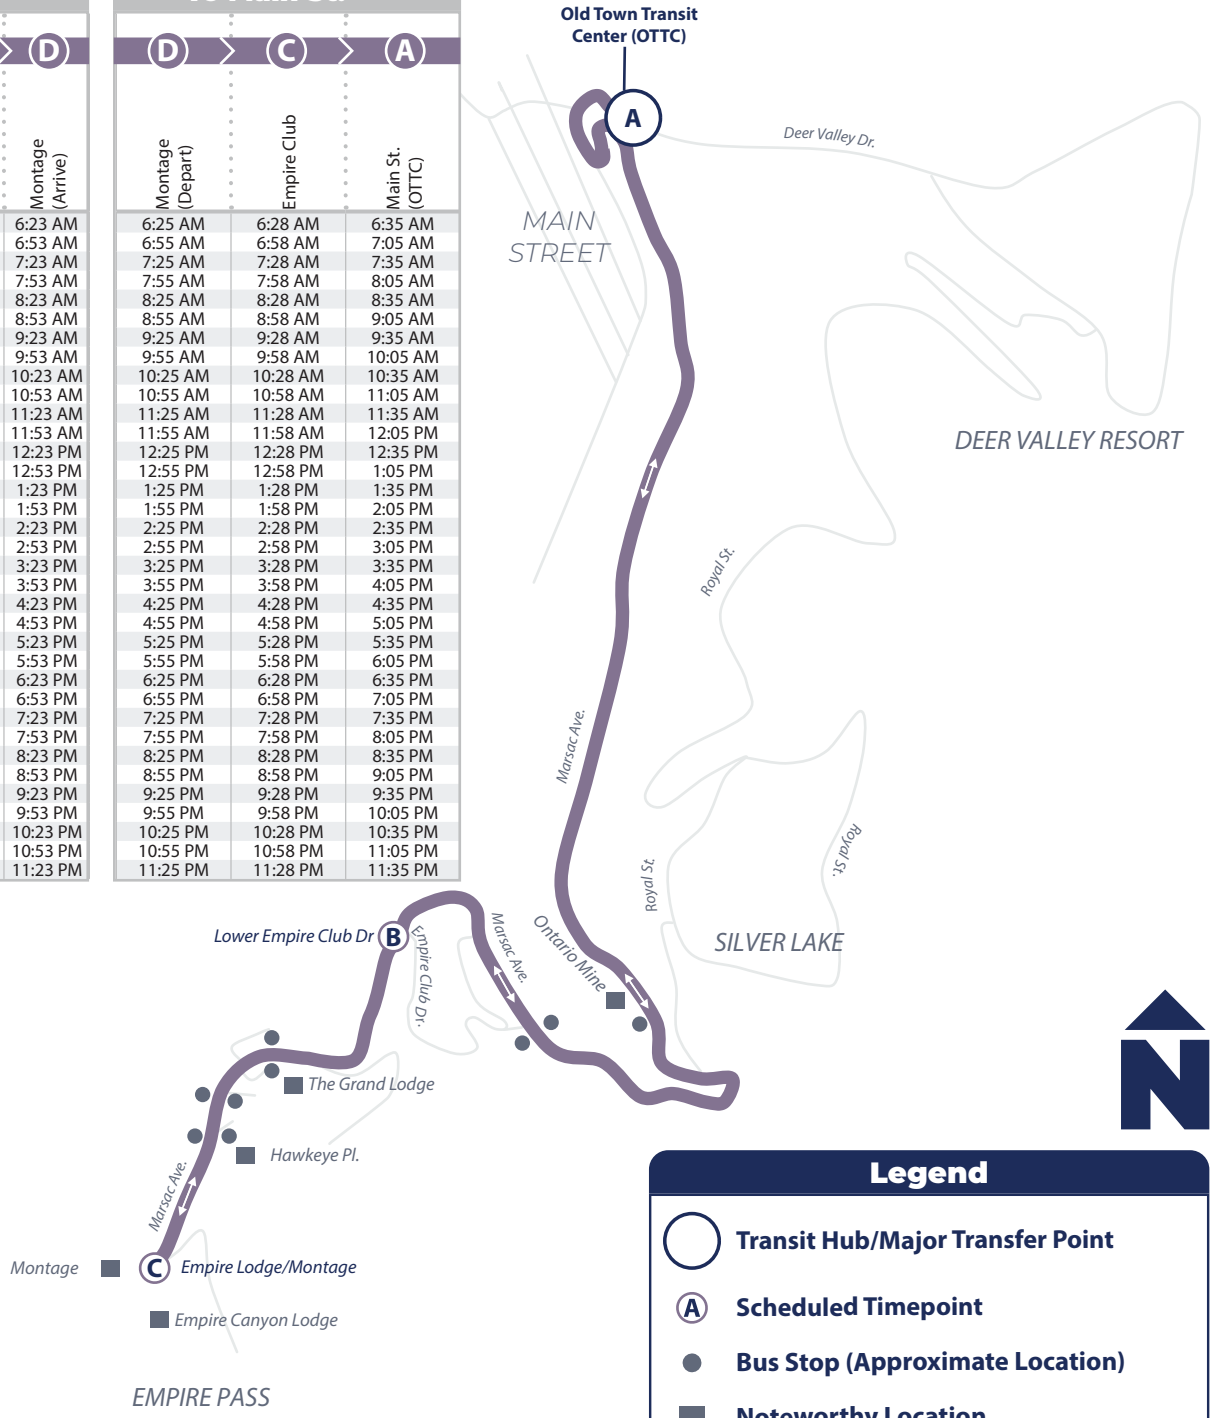

To Main St.		
D	C	A
Montage (Depart)	Empire Club	Main St. (OTTC)
6:25 AM	6:28 AM	6:35 AM
6:55 AM	6:58 AM	7:05 AM
7:25 AM	7:28 AM	7:35 AM
7:55 AM	7:58 AM	8:05 AM
8:25 AM	8:28 AM	8:35 AM
8:55 AM	8:58 AM	9:05 AM
9:25 AM	9:28 AM	9:35 AM
9:55 AM	9:58 AM	10:05 AM
10:25 AM	10:28 AM	10:35 AM
10:55 AM	10:58 AM	11:05 AM
11:25 AM	11:28 AM	11:35 AM
11:55 AM	11:58 AM	12:05 PM
12:25 PM	12:28 PM	12:35 PM
12:55 PM	12:58 PM	1:05 PM
1:25 PM	1:28 PM	1:35 PM
1:55 PM	1:58 PM	2:05 PM
2:25 PM	2:28 PM	2:35 PM
2:55 PM	2:58 PM	3:05 PM
3:25 PM	3:28 PM	3:35 PM
3:55 PM	3:58 PM	4:05 PM
4:25 PM	4:28 PM	4:35 PM
4:55 PM	4:58 PM	5:05 PM
5:25 PM	5:28 PM	5:35 PM
5:55 PM	5:58 PM	6:05 PM
6:25 PM	6:28 PM	6:35 PM
6:55 PM	6:58 PM	7:05 PM
7:25 PM	7:28 PM	7:35 PM
7:55 PM	7:58 PM	8:05 PM
8:25 PM	8:28 PM	8:35 PM
8:55 PM	8:58 PM	9:05 PM
9:25 PM	9:28 PM	9:35 PM
9:55 PM	9:58 PM	10:05 PM
10:25 PM	10:28 PM	10:35 PM
10:55 PM	10:58 PM	11:05 PM
11:25 PM	11:28 PM	11:35 PM

EMPIRE PASS