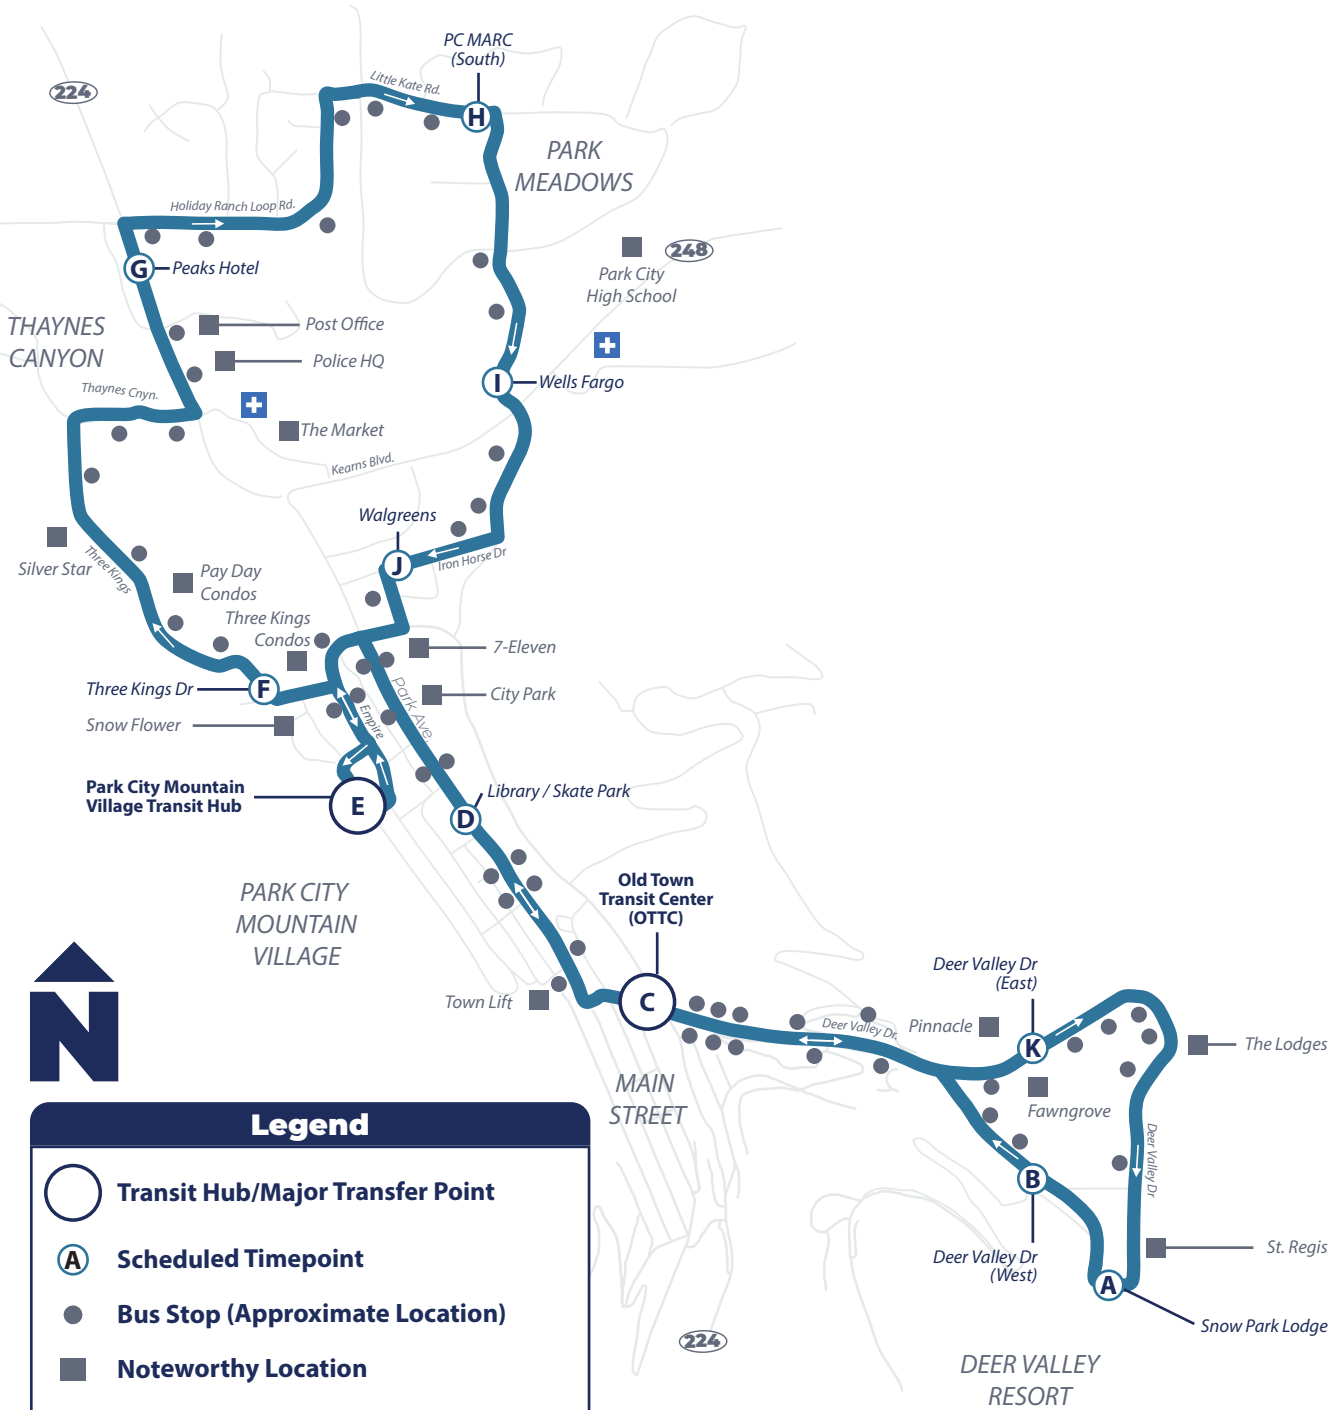

Hours: 8:10 AM—11:14 PM
 From Old Town Transit Center (OTTC)
Seven days a week

Thaynes Canyon/Park Meadows—Deer Valley Resort

Every 20 Minutes

Legend

- Transit Hub/Major Transfer Point
- Scheduled Timepoint
- Bus Stop (Approximate Location)
- Noteworthy Location
- Immediate Health Care

Legend

- Transit Hub/Major Transfer Point**
- Scheduled Timepoint**
- Bus Stop (Approximate Location)**
- Noteworthy Location**

Hours: 6:40 AM—11:10 PM
 From Old Town Transit Center (OTTC)
Seven days a week

**Prospector Square—
 Deer Valley Resort**
 Every 20-30 Minutes

Legend

- Transit Hub/Major Transfer Point
- Scheduled Timepoint
- Bus Stop (Approximate Location)
- Noteworthy Location
- Immediate Health Care

Hours: 7:00 AM—5:20 PM
 From Old Town Transit Center (OTTC)
Seven days a week

**Prospector Square—
 Deer Valley Express**
 Every 20 Minutes

Legend

-  Transit Hub/Major Transfer Point
-  Scheduled Timepoint
-  Bus Stop (Approximate Location)
-  Noteworthy Location
-  Immediate Health Care