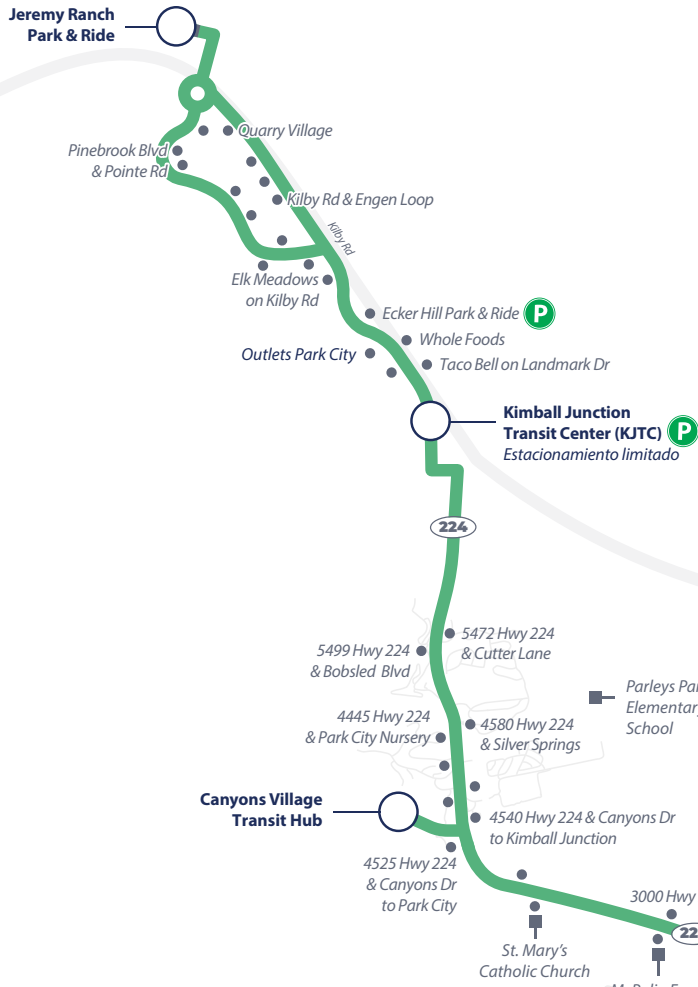

Descargue la aplicación High Valley Tránsito.

Horas: 5:50 AM - 12:20 AM
7 días a la semana

Spiro / 224 Local

Cada 15 Minutos

101

Entrante a Snow Park Lodge & Deer Valley

Jeremy Ranch Park & Ride	Ecker Hill Park & Ride	Outlets Park City	Kimball Junction Transit Center	Canyons Village Transit Hub	PC Mountain	Old Town Transit Center	Snow Park Lodge & Deer Valley
5:50 AM	5:56 AM	5:59 AM	6:03 AM	6:10 AM	6:19 AM	6:24 AM	6:29 AM
12:05 PM	12:11 PM	12:14 PM	12:18 PM	12:25 PM	12:34 PM	12:39 PM	12:44 PM
11:35 PM	11:41 PM	11:44 PM	11:48 PM	11:55 PM	12:04 AM	12:09 AM	12:14 AM

Saliente a Jeremy Ranch Park & Ride

Snow Park Lodge & Deer Valley	Old Town Transit Center	Fresh Market	Canyons Village Transit Hub	Kimball Junction Transit Center	Outlets Park City	Ecker Hill Park & Ride	Jeremy Ranch Park & Ride
6:19 AM	6:28 AM	6:37 AM	6:44 AM	6:51 AM	6:53 AM	6:56 AM	7:05 AM
12:04 PM	12:14 PM	12:22 PM	12:29 PM	12:36 PM	12:38 PM	12:41 PM	12:50 PM
11:19 PM	11:28 PM	12:37 PM	12:44 PM	11:51 PM	11:53 PM	11:56 PM	12:05 AM