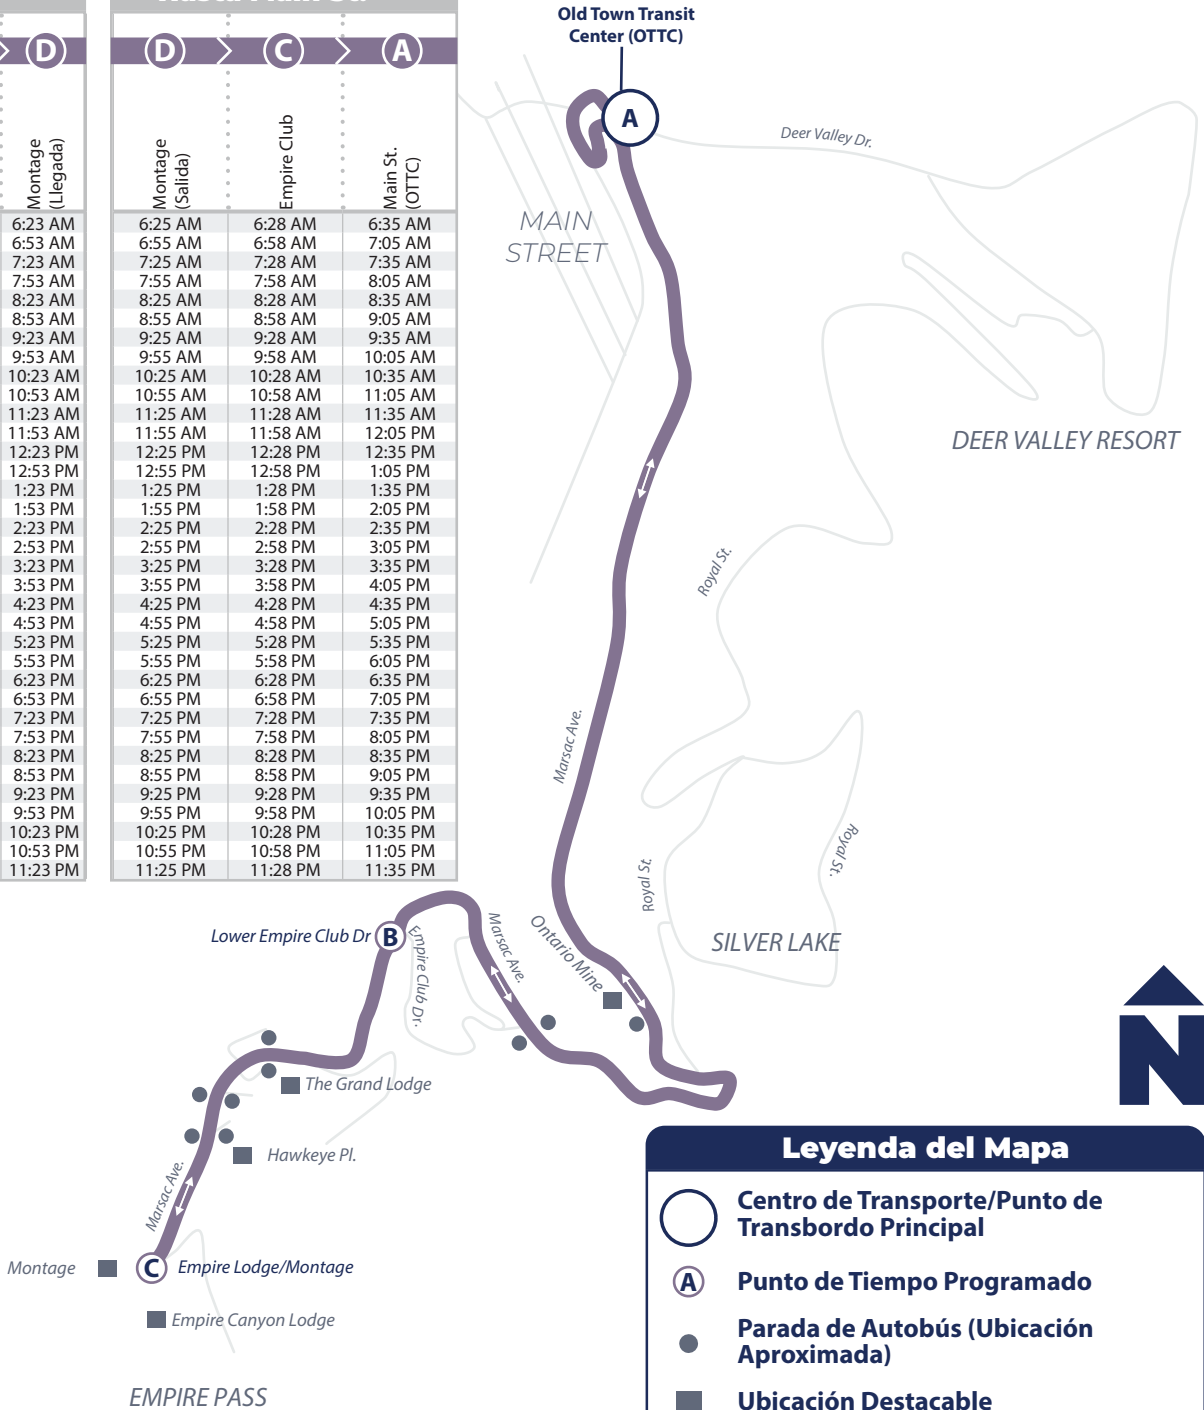

Hasta Main St.		
D	C	A
Montage (Salida)	Empire Club	Main St. (OTTC)
6:25 AM	6:28 AM	6:35 AM
6:55 AM	6:58 AM	7:05 AM
7:25 AM	7:28 AM	7:35 AM
7:55 AM	7:58 AM	8:05 AM
8:25 AM	8:28 AM	8:35 AM
8:55 AM	8:58 AM	9:05 AM
9:25 AM	9:28 AM	9:35 AM
9:55 AM	9:58 AM	10:05 AM
10:25 AM	10:28 AM	10:35 AM
10:55 AM	10:58 AM	11:05 AM
11:25 AM	11:28 AM	11:35 AM
11:55 AM	11:58 AM	12:05 PM
12:25 PM	12:28 PM	12:35 PM
12:55 PM	12:58 PM	1:05 PM
1:25 PM	1:28 PM	1:35 PM
1:55 PM	1:58 PM	2:05 PM
2:25 PM	2:28 PM	2:35 PM
2:55 PM	2:58 PM	3:05 PM
3:25 PM	3:28 PM	3:35 PM
3:55 PM	3:58 PM	4:05 PM
4:25 PM	4:28 PM	4:35 PM
4:55 PM	4:58 PM	5:05 PM
5:25 PM	5:28 PM	5:35 PM
5:55 PM	5:58 PM	6:05 PM
6:25 PM	6:28 PM	6:35 PM
6:55 PM	6:58 PM	7:05 PM
7:25 PM	7:28 PM	7:35 PM
7:55 PM	7:58 PM	8:05 PM
8:25 PM	8:28 PM	8:35 PM
8:55 PM	8:58 PM	9:05 PM
9:25 PM	9:28 PM	9:35 PM
9:55 PM	9:58 PM	10:05 PM
10:25 PM	10:28 PM	10:35 PM
10:55 PM	10:58 PM	11:05 PM
11:25 PM	11:28 PM	11:35 PM