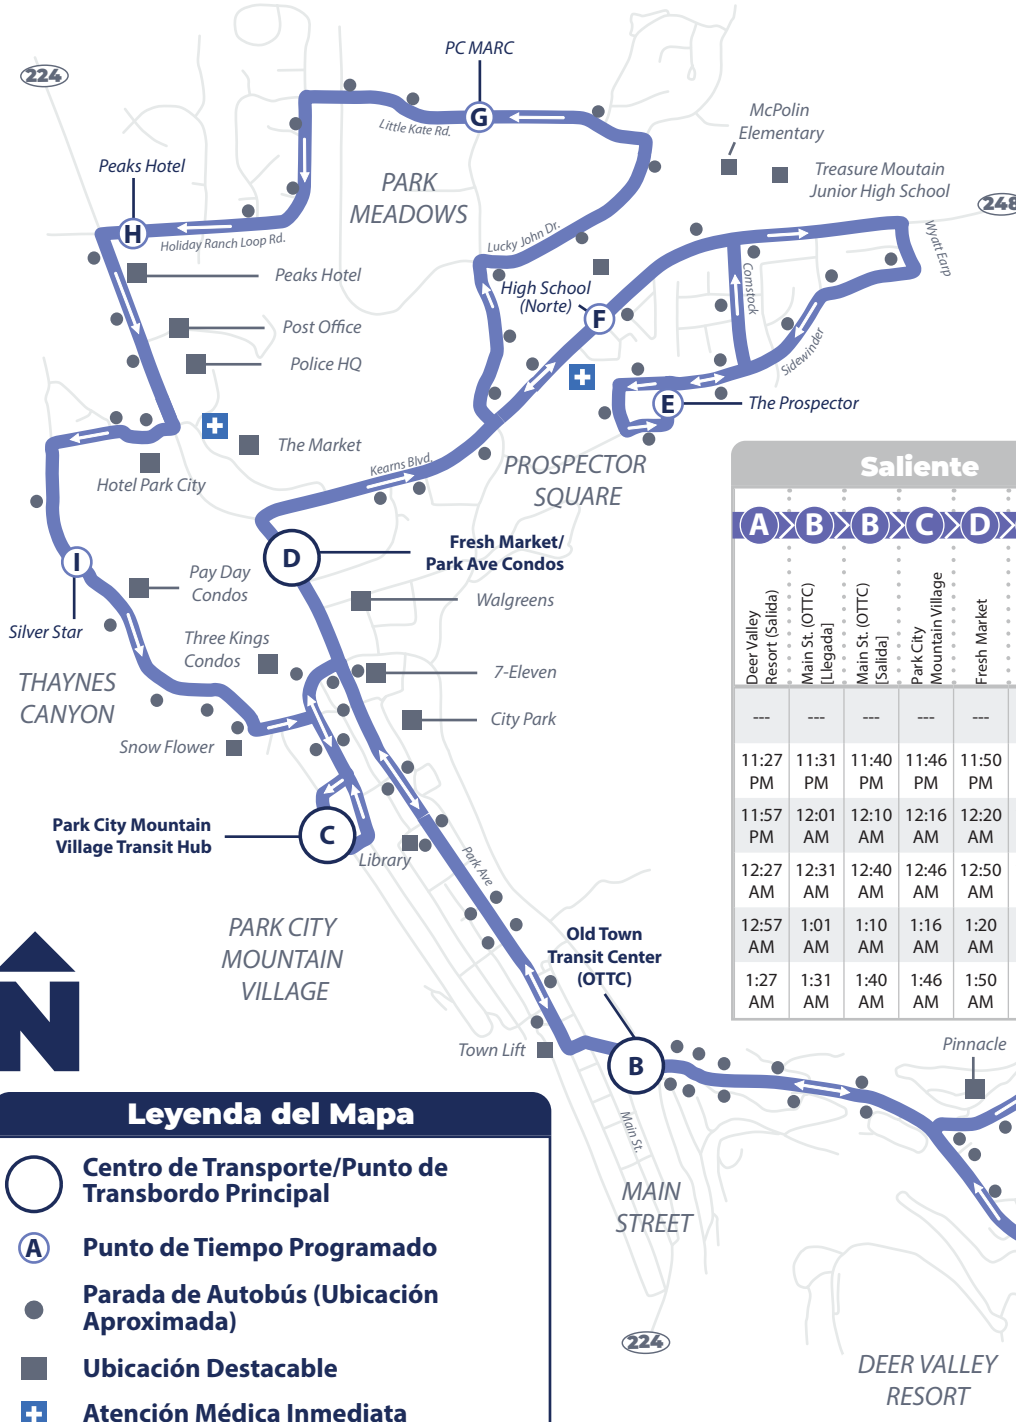

Horas: 11:40 PM—1:40 AM
Desde Old Town Transit Center (OTTC)
Siete días a la semana

Late Night
City-Wide
Cada 30 minutos

Saliente						Entrante						
A	B	C	D	E	F	G	H	I	C	B	A	
Deer Valley Resort (Salida)	Main St. (OTTC) (Llegada)	Main St. (OTTC) (Salida)	Park City Mountain Village	Fresh Market	The Prospector	High School (Norte)	PC MARC	Peaks Hotel	Silver Star (Sur)	Park City Mountain Village	Main St. (OTTC)	Deer Valley Resort (Llegada)
---	---	---	---	---	---	---	---	---	---	---	11:51 PM	11:56 PM
11:27 PM	11:31 PM	11:40 PM	11:46 PM	11:50 PM	11:58 PM	12:01 AM	12:06 AM	12:08 AM	12:11 AM	12:13 AM	12:21 AM	12:26 AM
11:57 PM	12:01 AM	12:10 AM	12:16 AM	12:20 AM	12:28 AM	12:31 AM	12:36 AM	12:38 AM	12:41 AM	12:43 AM	12:51 AM	12:56 AM
12:27 AM	12:31 AM	12:40 AM	12:46 AM	12:50 AM	12:58 AM	1:01 AM	1:06 AM	1:08 AM	1:11 AM	1:13 AM	1:21 AM	1:26 AM
12:57 AM	1:01 AM	1:10 AM	1:16 AM	1:20 AM	1:28 AM	1:31 AM	1:36 AM	1:38 AM	1:41 AM	---	---	---
1:27 AM	1:31 AM	1:40 AM	1:46 AM	1:50 AM	1:58 AM	2:01 AM	2:06 AM	2:08 AM	2:11 AM	---	---	---

Legenda del Mapa

- Centro de Transporte/Punto de Transbordo Principal
- Punto de Tiempo Programado
- Parada de Autobús (Ubicación Aproximada)
- Ubicación Destacable
- Atención Médica Inmediata