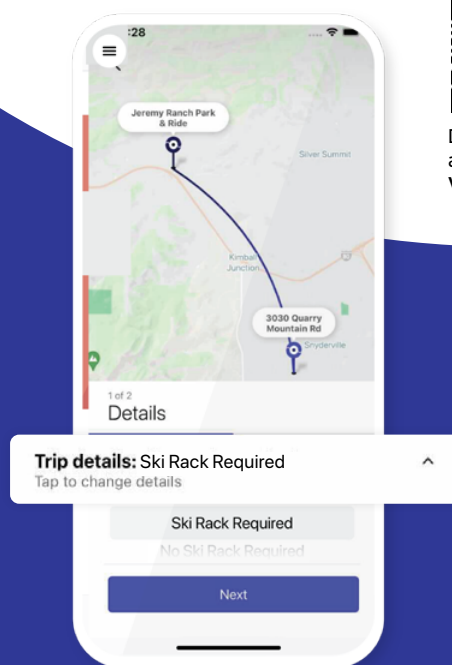

Traiga sus esquís.

Tenemos espacio para todo. Todos nuestros vehículos Micro vienen equipados con porta esquís. Simplemente infórmenos si necesita guardar los esquís tocando **Detalles del viaje.**

Descargue la aplicación High Valley Tránsito.