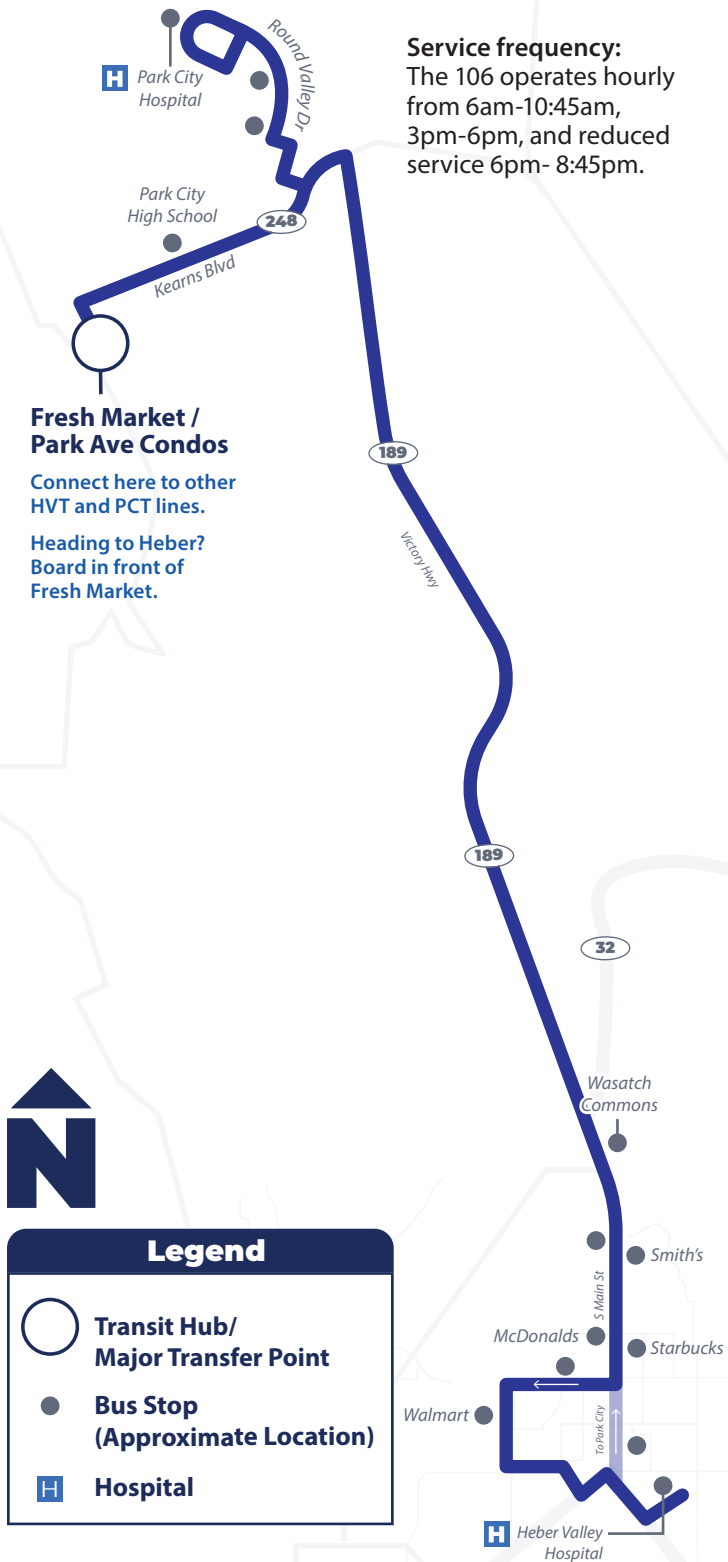

Hours: 6 AM - 10:45 PM and 3 PM - 8:45 PM
7 days a week

Wasatch Back Connector

8 daily roundtrips

106

Inbound to Heber City

Park Ave & Fresh Market	Park City Medical Center	Wasatch Commons & US 40	Main St & 500 N (Holiday Lanes)	300 W & 1080 S (Walmart)	Heber Valley Hospital
7:00 AM	7:10 AM	7:28 AM	7:32 AM	7:39 AM	7:44 AM
8:00 AM	8:10 AM	8:28 AM	8:32 AM	8:39 AM	8:44 AM
9:00 AM	9:10 AM	9:28 AM	9:32 AM	9:39 AM	9:44 AM
3:00 PM	3:10 PM	3:28 PM	3:32 PM	3:39 PM	3:44 PM
4:00 PM	4:10 PM	4:28 PM	4:32 PM	4:39 PM	4:44 PM
5:00 PM	5:10 PM	5:28 PM	5:32 PM	5:39 PM	5:44 PM
6:00 PM	6:10 PM	6:28 PM	6:32 PM	6:39 PM	6:44 PM
8:00 PM	8:10 PM	8:28 PM	8:32 PM	8:39 PM	8:44 PM

Outbound to Park City

Heber Valley Hospital	Main St & 1200 NB	Main St & 500 N (Smith's)	Wasatch Commons & US 40	Park City Medical Center	Park Ave Condos
6:00 AM	6:02 AM	6:06 AM	6:10 AM	6:30 AM	6:41 AM
7:00 AM	7:02 AM	7:06 AM	7:10 AM	7:30 AM	7:41 AM
8:00 AM	8:02 AM	8:06 AM	8:10 AM	8:30 AM	8:41 AM
9:00 AM	9:02 AM	9:06 AM	9:10 AM	9:30 AM	9:41 AM
10:00 AM	10:02 AM	10:06 AM	10:10 AM	10:30 AM	10:41 AM
4:00 PM	4:02 PM	4:06 PM	4:10 PM	4:30 PM	4:41 PM
5:00 PM	5:02 PM	5:06 PM	5:10 PM	5:30 PM	5:41 PM
7:00 PM	7:02 PM	7:06 PM	7:10 PM	7:30 PM	7:41 PM

Note:
Timepoints shown are High Valley Transit's major stops. Please visit highvalleytransit.org/bus-routes or scan the QR code for detailed timetable.