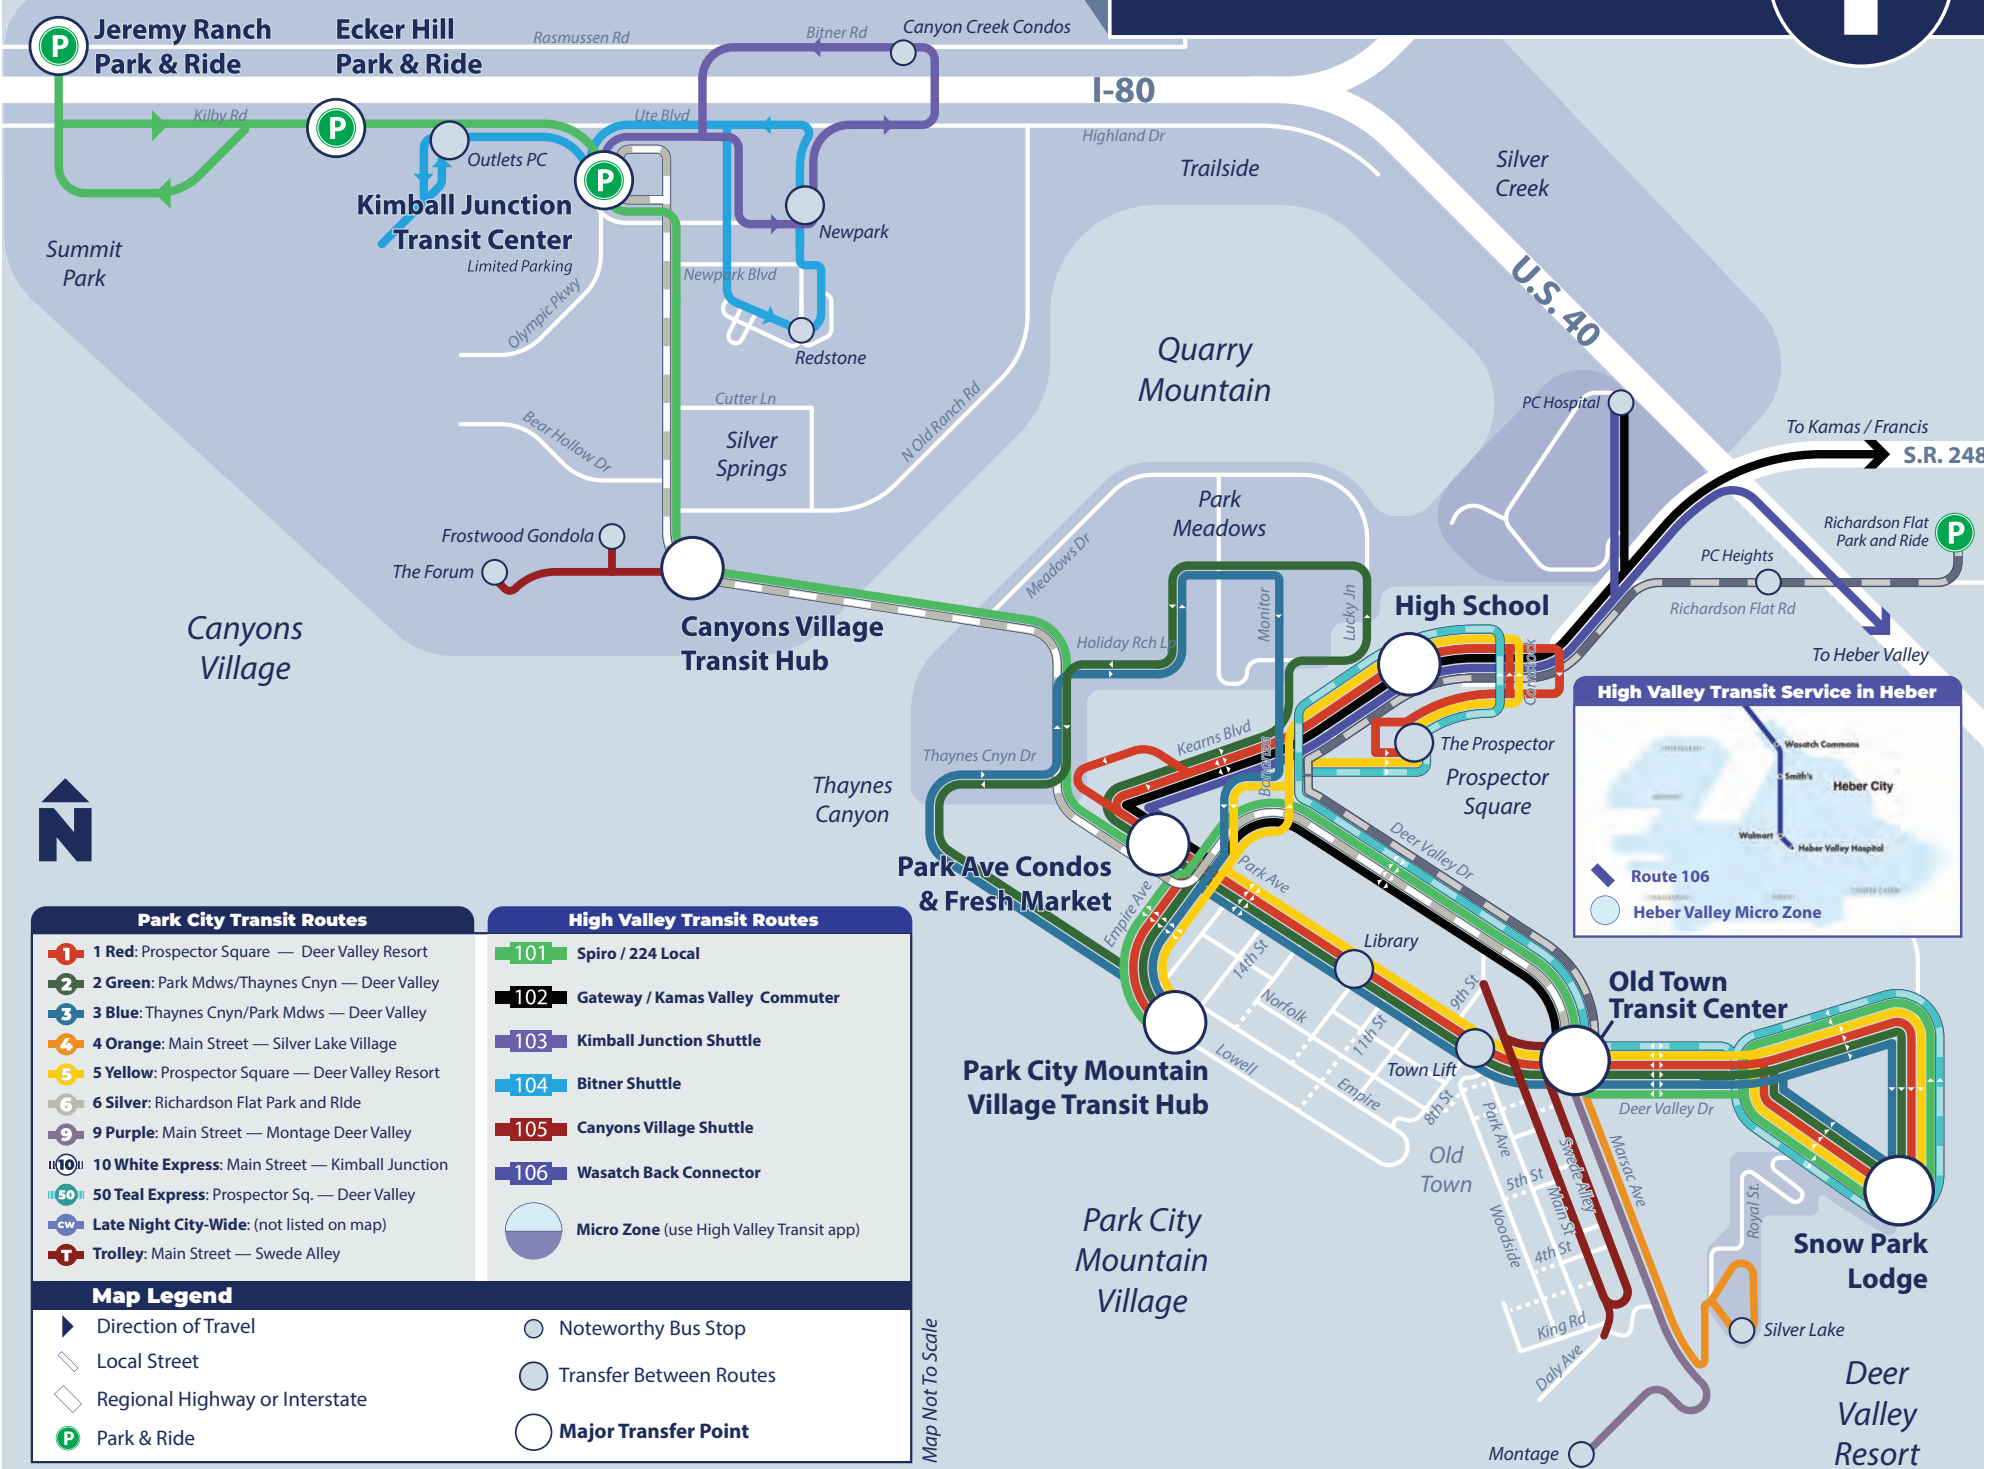

Regional Transit Map

Park City Transit Routes	
	1 Red: Prospector Square — Deer Valley Resort
	2 Green: Park Mdws/Thaynes Cyn — Deer Valley
	3 Blue: Thaynes Cyn/Park Mdws — Deer Valley
	4 Orange: Main Street — Silver Lake Village
	5 Yellow: Prospector Square — Deer Valley Resort
	6 Silver: Richardson Flat Park and Ride
	9 Purple: Main Street — Montage Deer Valley
	10 White Express: Main Street — Kimball Junction
	50 Teal Express: Prospector Sq. — Deer Valley
	Late Night City-Wide: (not listed on map)
	Trolley: Main Street — Swede Alley