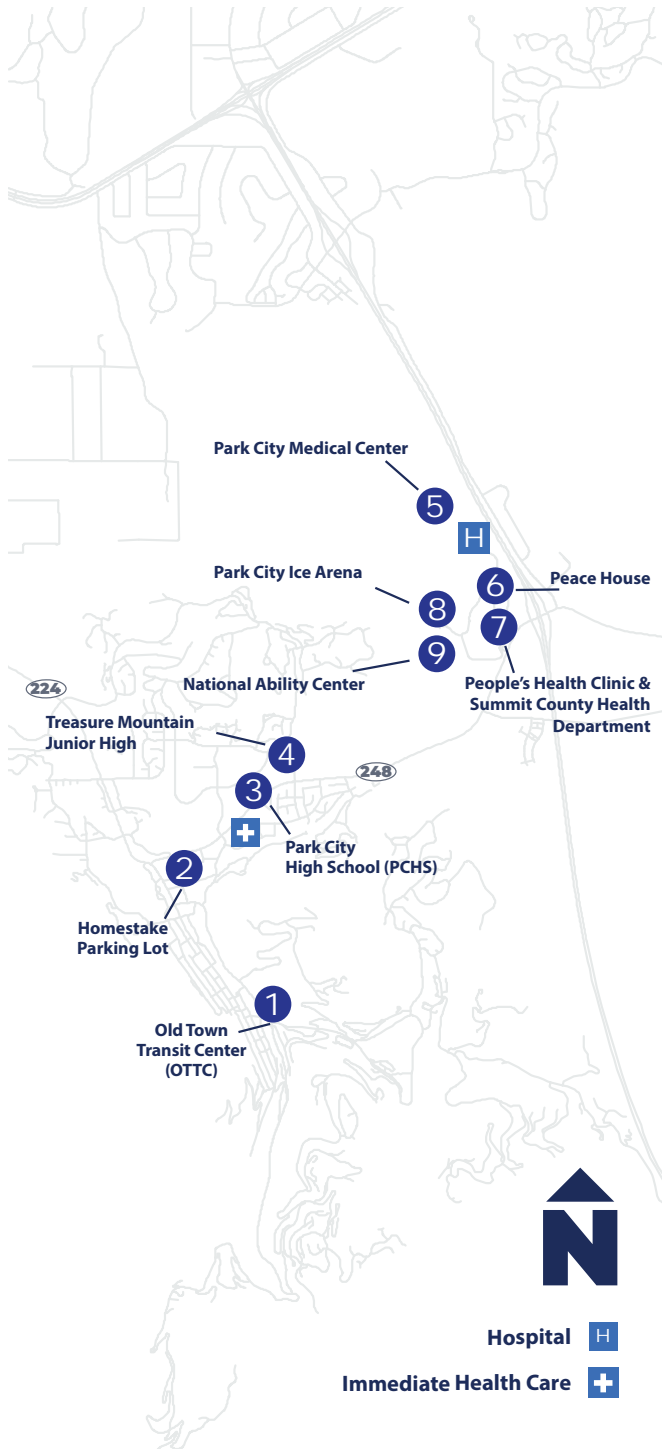

Introducing another way to get around!

Park City Transit has launched a microtransit pilot program this winter by partnering with High Valley Transit to temporarily expand their *Micro* zones to new areas in Park City.

Go to the High Valley Transit section of this guide to learn more about Micro.

How Does On-Demand Work?

Passengers can request a ride via phone by dialing **(435) 640-7819**

Once a ride request is received, a Park City Transit vehicle will arrive no more than 15 minutes after the specified pick-up time. The driver will stop taking requests for same-day rides at 10 pm.*

Rides are completed on a time and space available basis, so wait times may vary slightly.

*To guarantee pickup within 15 minutes of your specified time, request your ride at least one hour in advance.

On-Demand Zones:

To/From Hospital or Health Clinic

From/to the following stops:

1. 1 3 4 5 6 7 8 9

Hours: 7:00 AM—11:00 PM daily

To/From N.A.C. or Ice Arena

From/to the following stops:

1. 1 3 4 5 6 7 8 9

Hours: 7:00 AM—11:00 PM daily

Homestake Parking Lot

From/to the following stops:

1. 1 2

Hours: 10:00 AM - 11:00 PM daily

On-Demand passengers may only be picked up and dropped off at stops within the SAME ZONE, except for stops within the Quinn's Junction area.