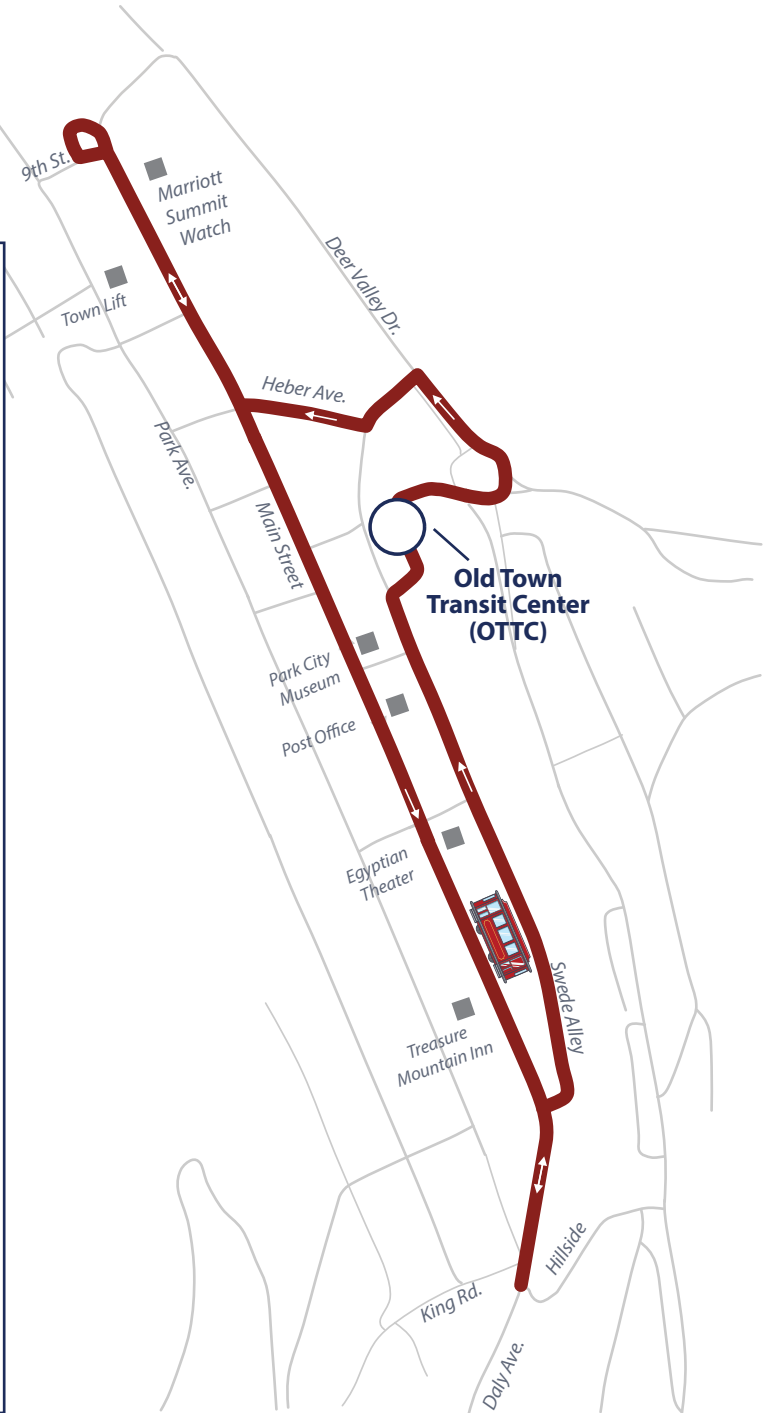

Hours: 7:50 AM—8:05 PM
From Old Town Transit Center (OTTC)
Seven days a week

Historic Park City
Trolley
Every 15 Minutes

Trolley

Hop on the historic Trolley and ride it all the way to the top of Main Street from 7:50 a.m. until 8:05 p.m.

Stand at any Trolley stop or stand anywhere along the route and wave the driver down. The Trolley also serves as a connection to Old Town Transit Center where transfers can be made to other routes in the system.

The Trolley is operated by Park City Transit, a FARE-FREE transit system.