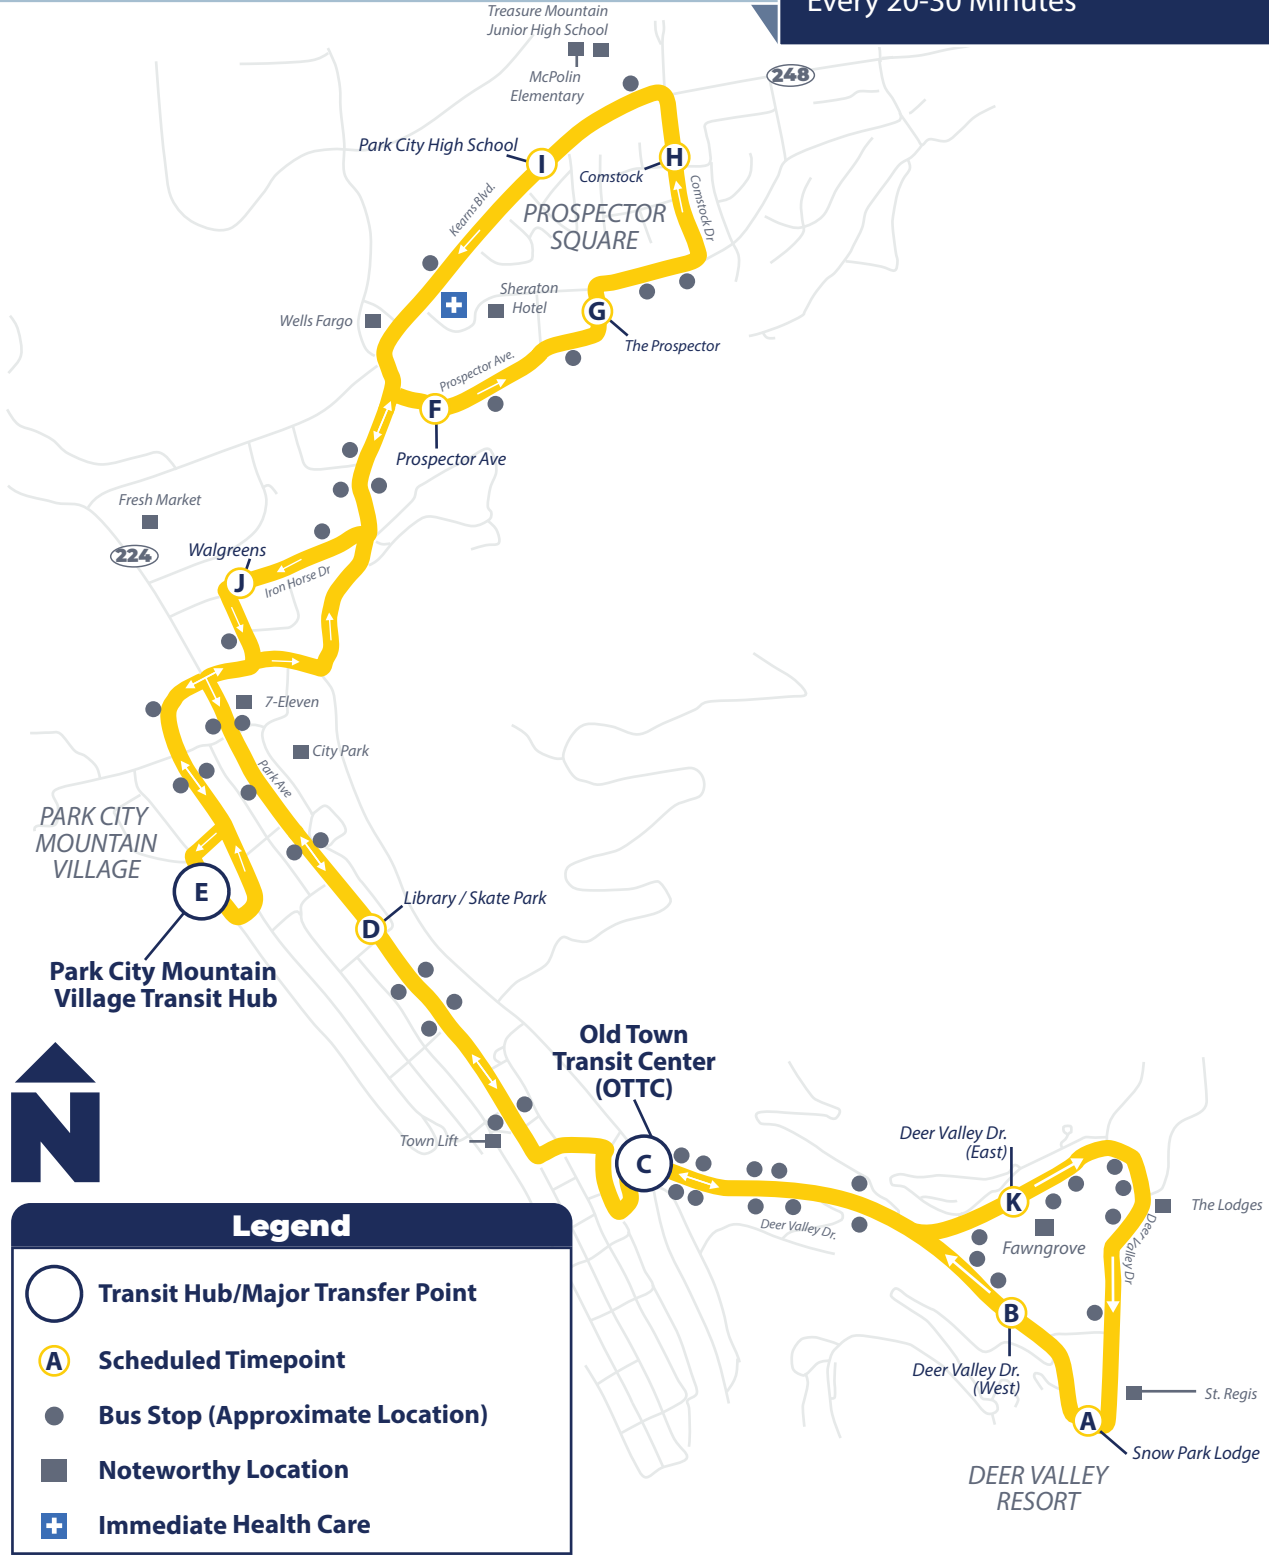

**Prospector Square—
 Deer Valley Resort**
 Every 20-30 Minutes

Legend

- Transit Hub/Major Transfer Point
- Scheduled Timepoint
- Bus Stop (Approximate Location)
- Noteworthy Location
- Immediate Health Care