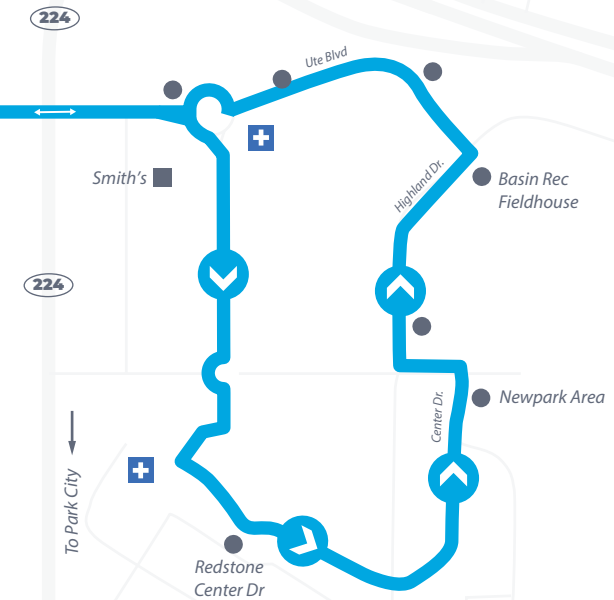

Note:
Timepoints shown are High Valley Transit's major stops. Please visit highvalleytransit.org/bus-routes or scan the QR code for detailed timetable.