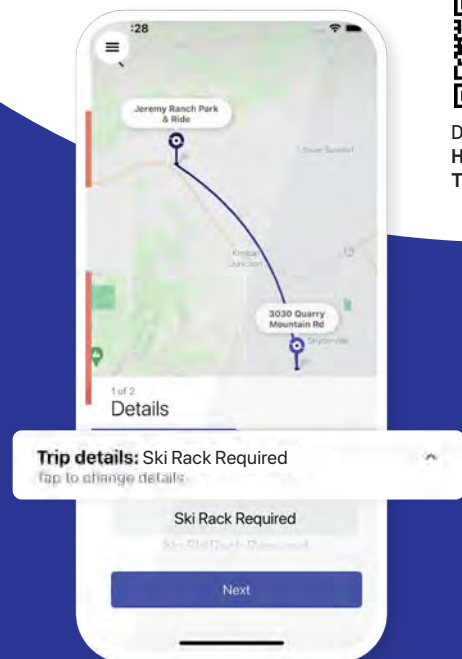

Bring your skis along.

We've got room for it all. All of our Micro vehicles come equipped with ski racks. Simply let us know if you need to store skis by tapping **Trip details**.

Download the High Valley Transit app.