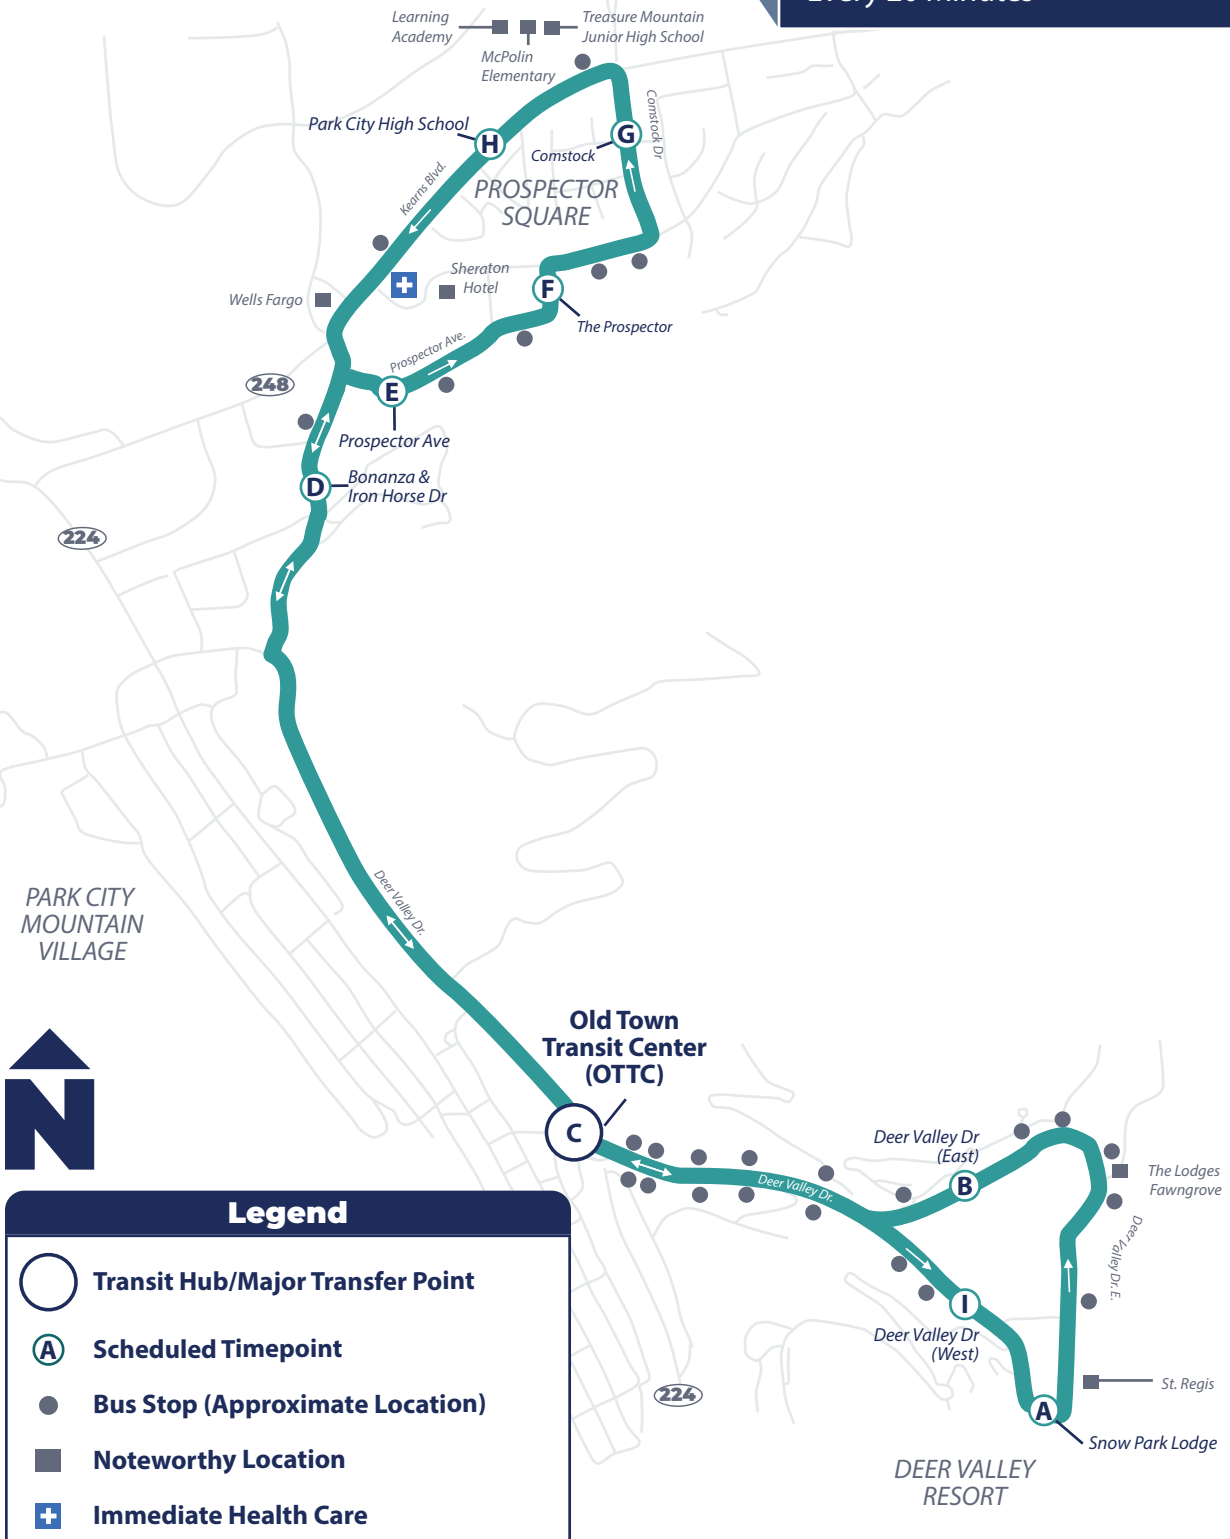

Hours: 7:00 AM—5:20 PM
 From Old Town Transit Center (OTTC)
Seven days a week

**Prospector Square—
 Deer Valley Express**
 Every 20 Minutes

PARK CITY MOUNTAIN VILLAGE

Legend

- Transit Hub/Major Transfer Point
- Scheduled Timepoint
- Bus Stop (Approximate Location)
- Noteworthy Location
- Immediate Health Care