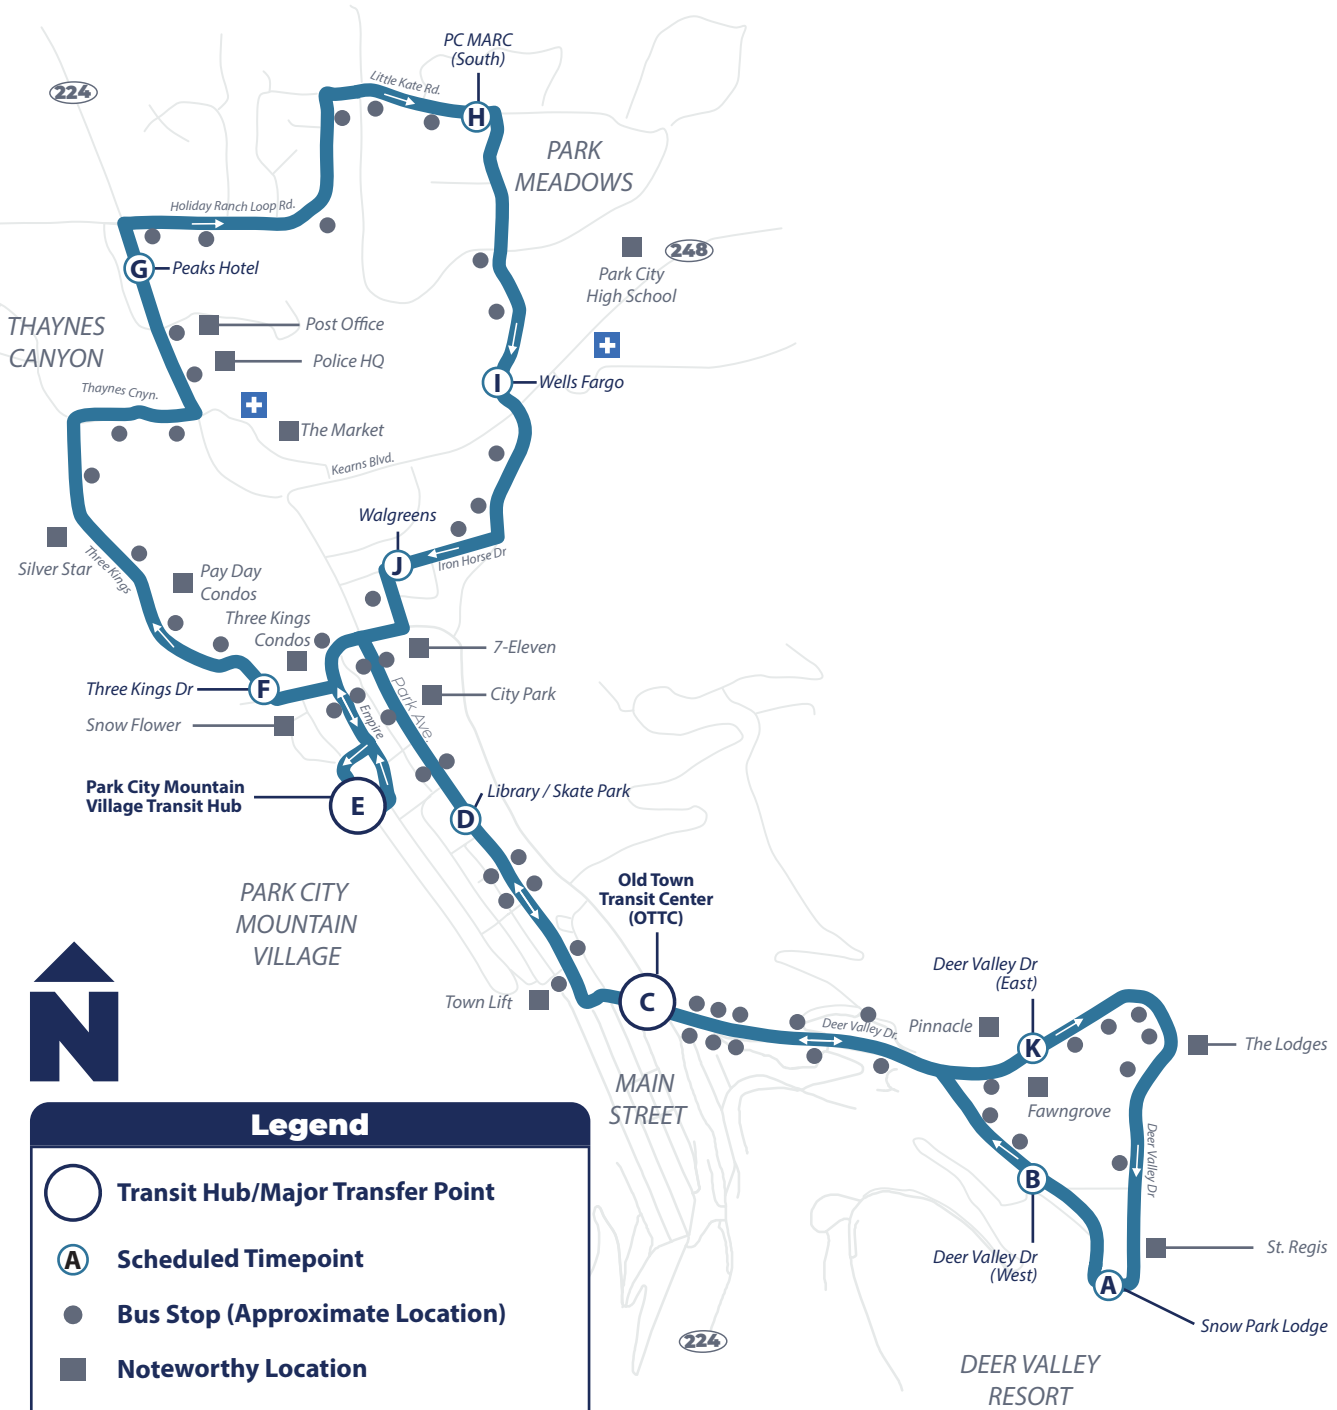

Hours: 8:10 AM—5:30 PM
 From Old Town Transit Center (OTTC)
Seven days a week

Thaynes Canyon/Park Meadows—Deer Valley Resort

Every 20 Minutes

Legend

-  Transit Hub/Major Transfer Point
-  Scheduled Timepoint
-  Bus Stop (Approximate Location)
-  Noteworthy Location
-  Immediate Health Care