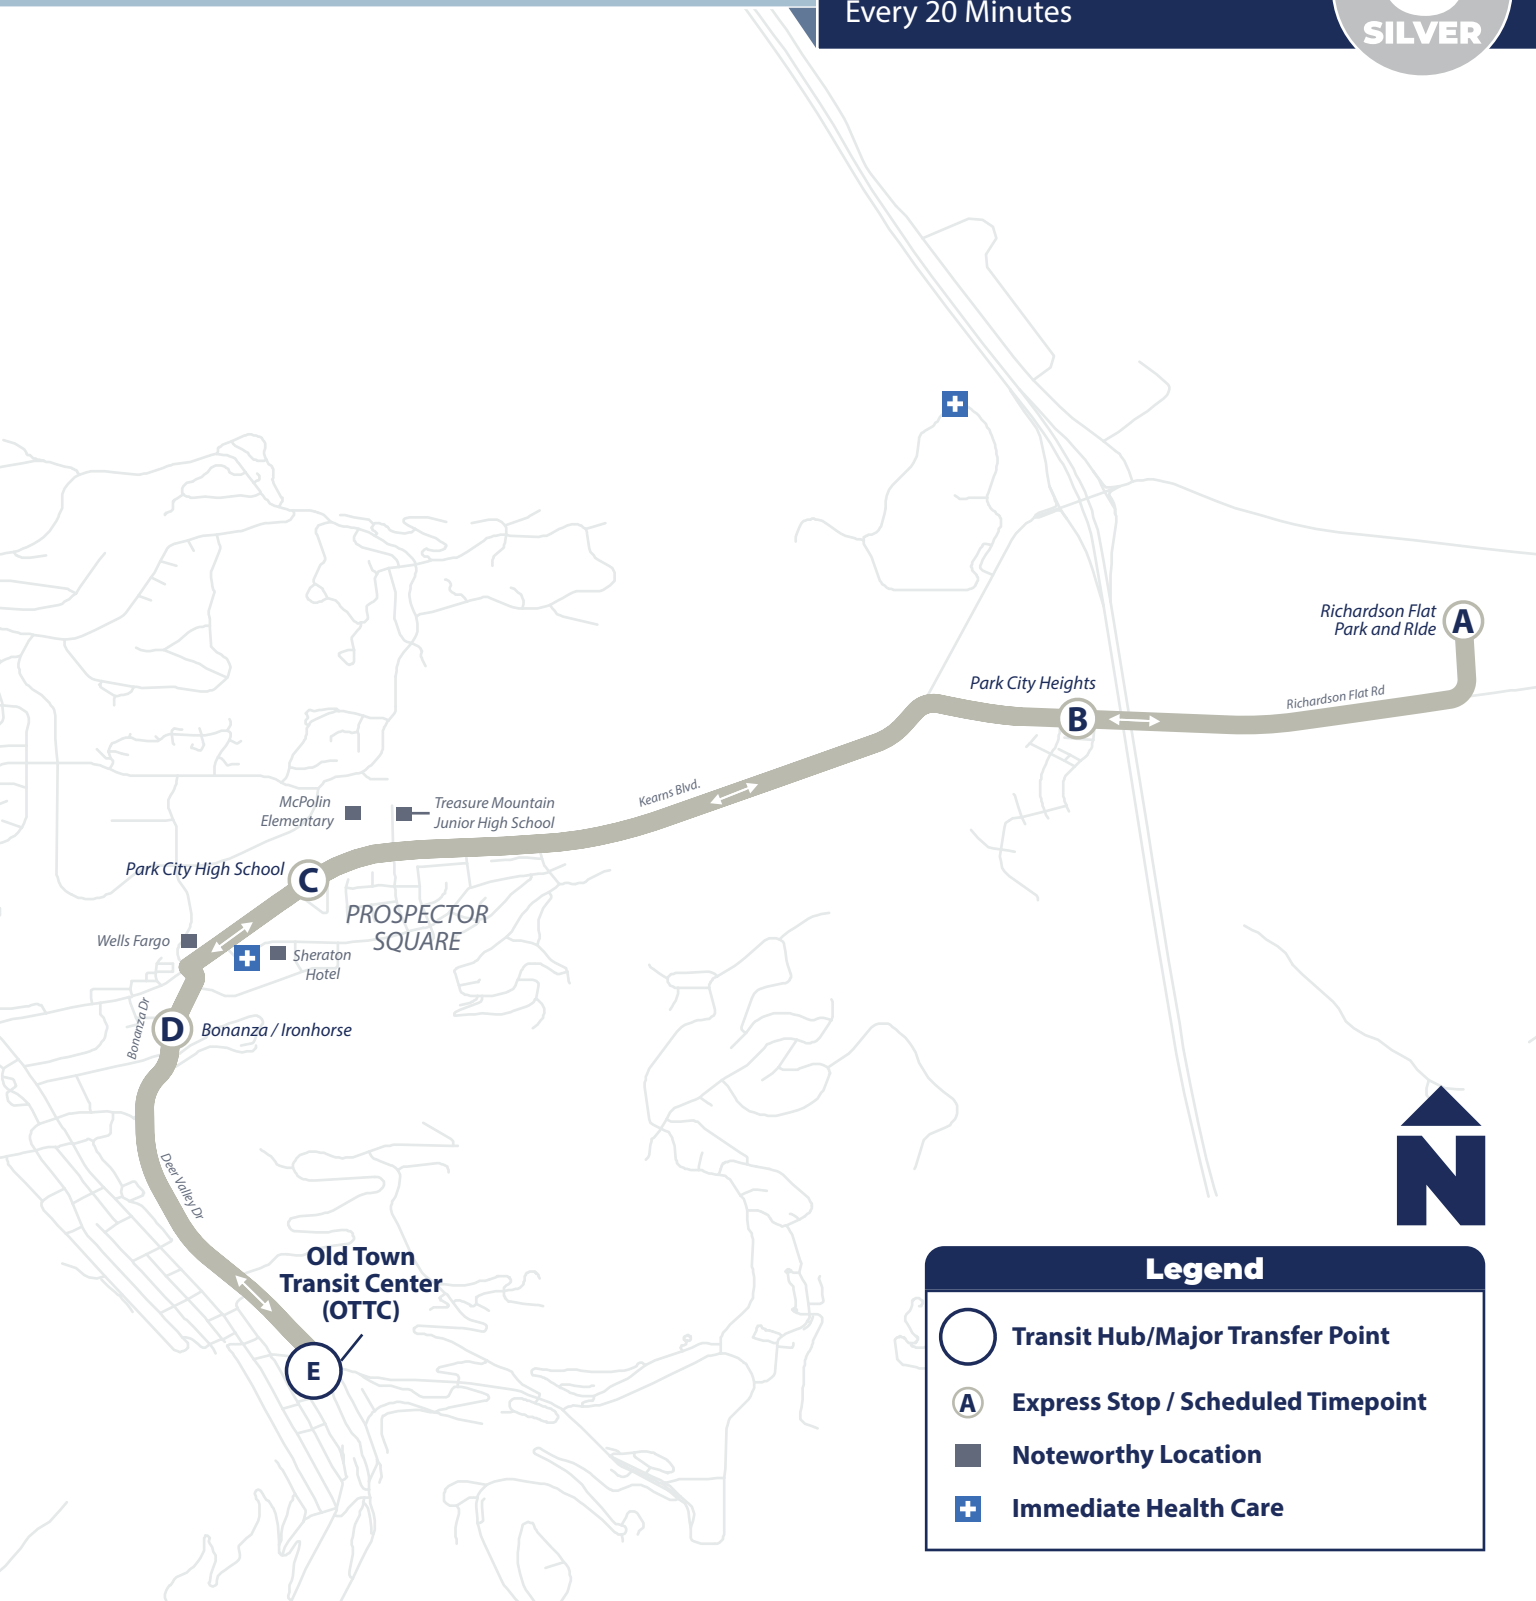

Hours: 6:05 AM—11:05 PM
From Old Town Transit Center (OTTC)
Seven days a week

**Richardson Flat—
Main Street Express**
Every 20 Minutes

Legend

- Transit Hub/Major Transfer Point
- Express Stop / Scheduled Timepoint
- Noteworthy Location
- Immediate Health Care