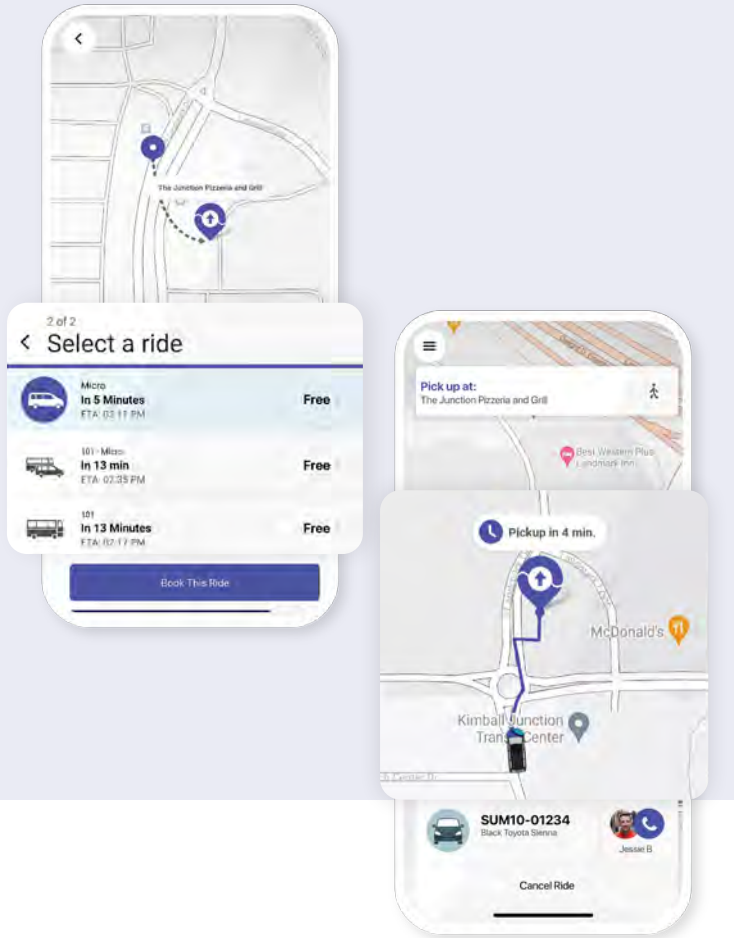

If you're looking for the fastest, easiest way to get where you're going, we've got you covered.

The HVT app lets you:

- ✔ Plan your entire trip from start to finish — input your pickup and dropoff addresses and the app will tell you the fastest way to get where you're going (bus, Micro, or both).
- ✔ Get detailed instructions on how to get to a bus stop.
- ✔ View the real time location of your bus as it approaches.

Download the **High Valley Transit** app or call (435) 246-1538 to get started.

Micro service zones

- Summit County
- Park Meadows (NEW)
- Deer Valley Royal Street (NEW)
- Heber Valley (NEW)

Service hours

Summit County Micro: 5 AM - 1 AM
Heber Valley Micro: 5 AM - 10 PM
Park City zones: 6 AM - 12 AM

Popular destinations:

- ① Jeremy Ranch Park & Ride
- ② Ecker Hill Park & Ride
- ③ Outlets Park City
- ④ Kimball Junction Transit Center
- ⑤ Canyons Village Transit Hub
- ⑥ Park City Medical Center
- ⑦ Park City Peaks Hotel
- ⑧ Park City Municipal Athletic & Recreation Center (PC MARC)
- ⑨ Snow Park Lodge
- ⑩ Silver Lake Village
- ⑪ Wasatch Mountain State Park
- ⑫ Utah Valley University
- ⑬ Soldier Hollow Nordic Center