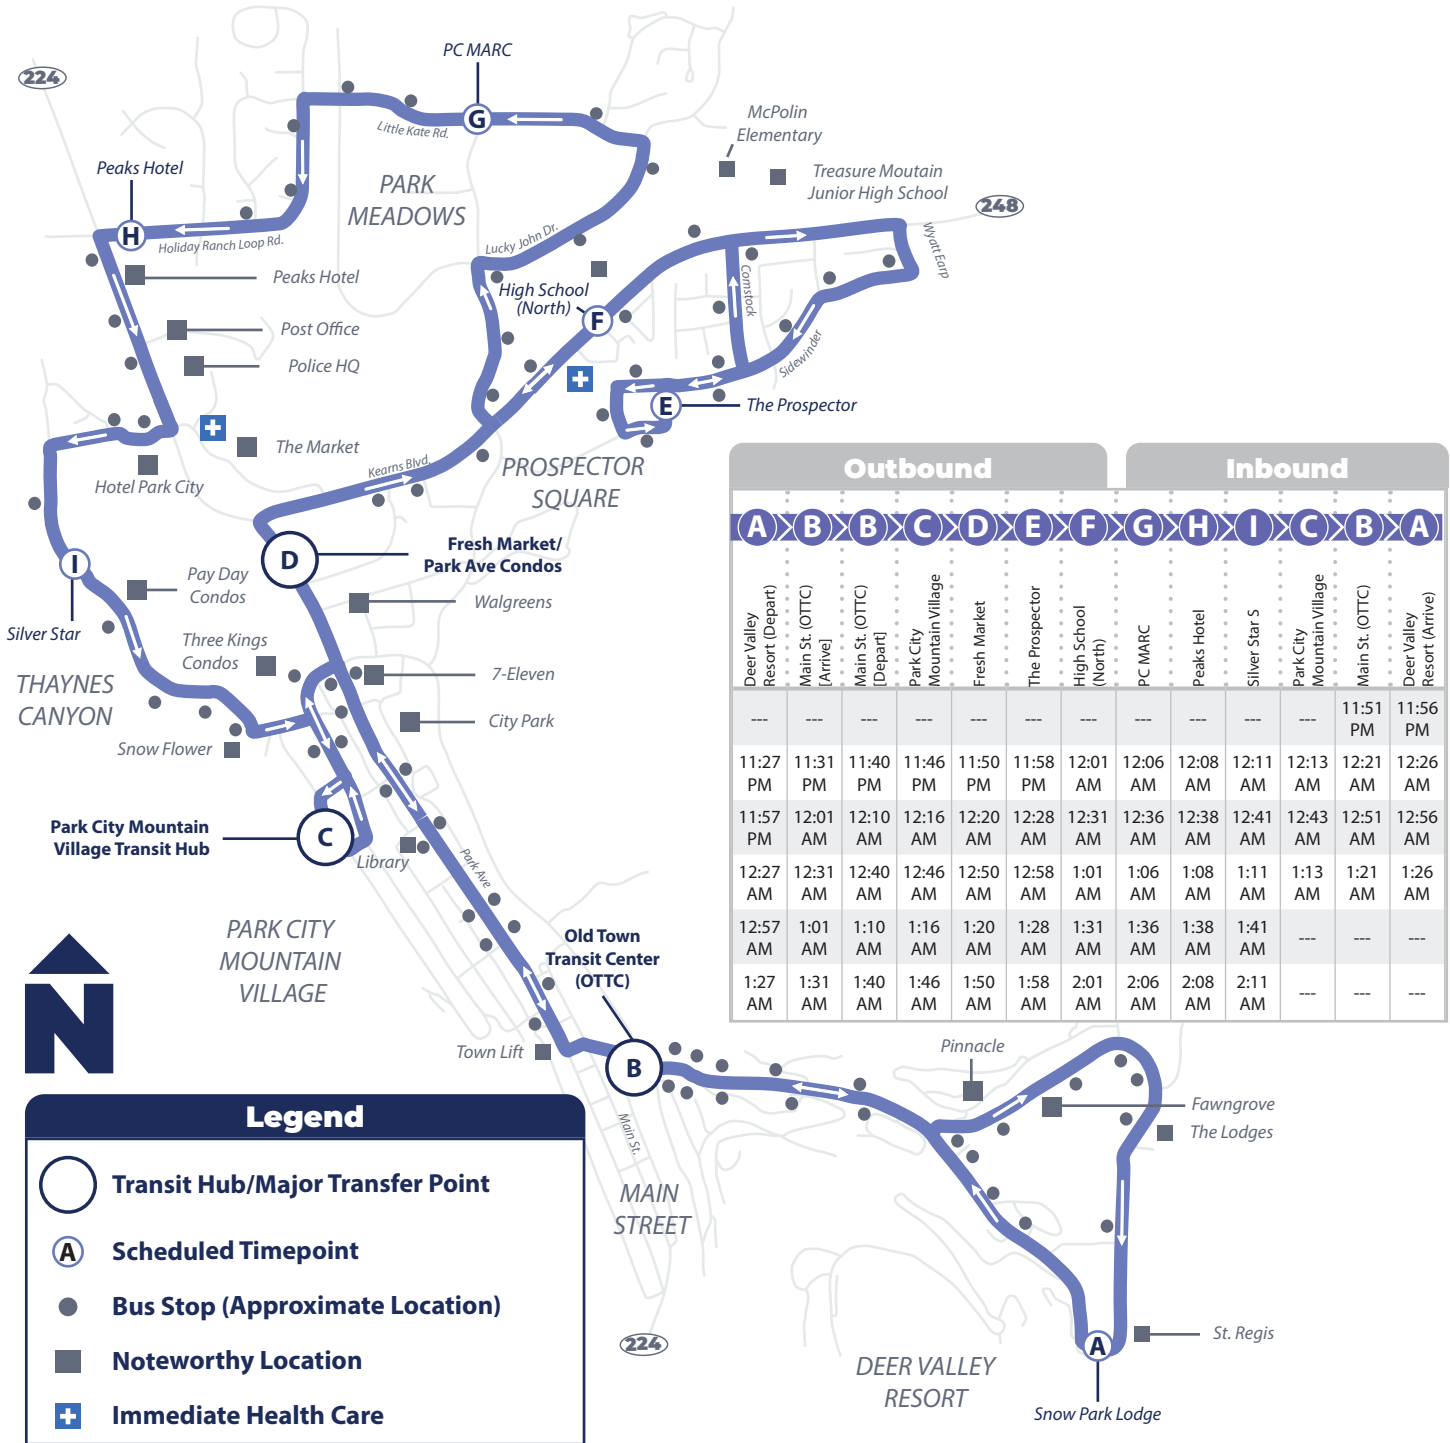

Hours: 11:40 PM—1:40 AM
From Old Town Transit Center (OTTC)
Seven days a week

**Late Night
City-Wide**
Every 30 Minutes