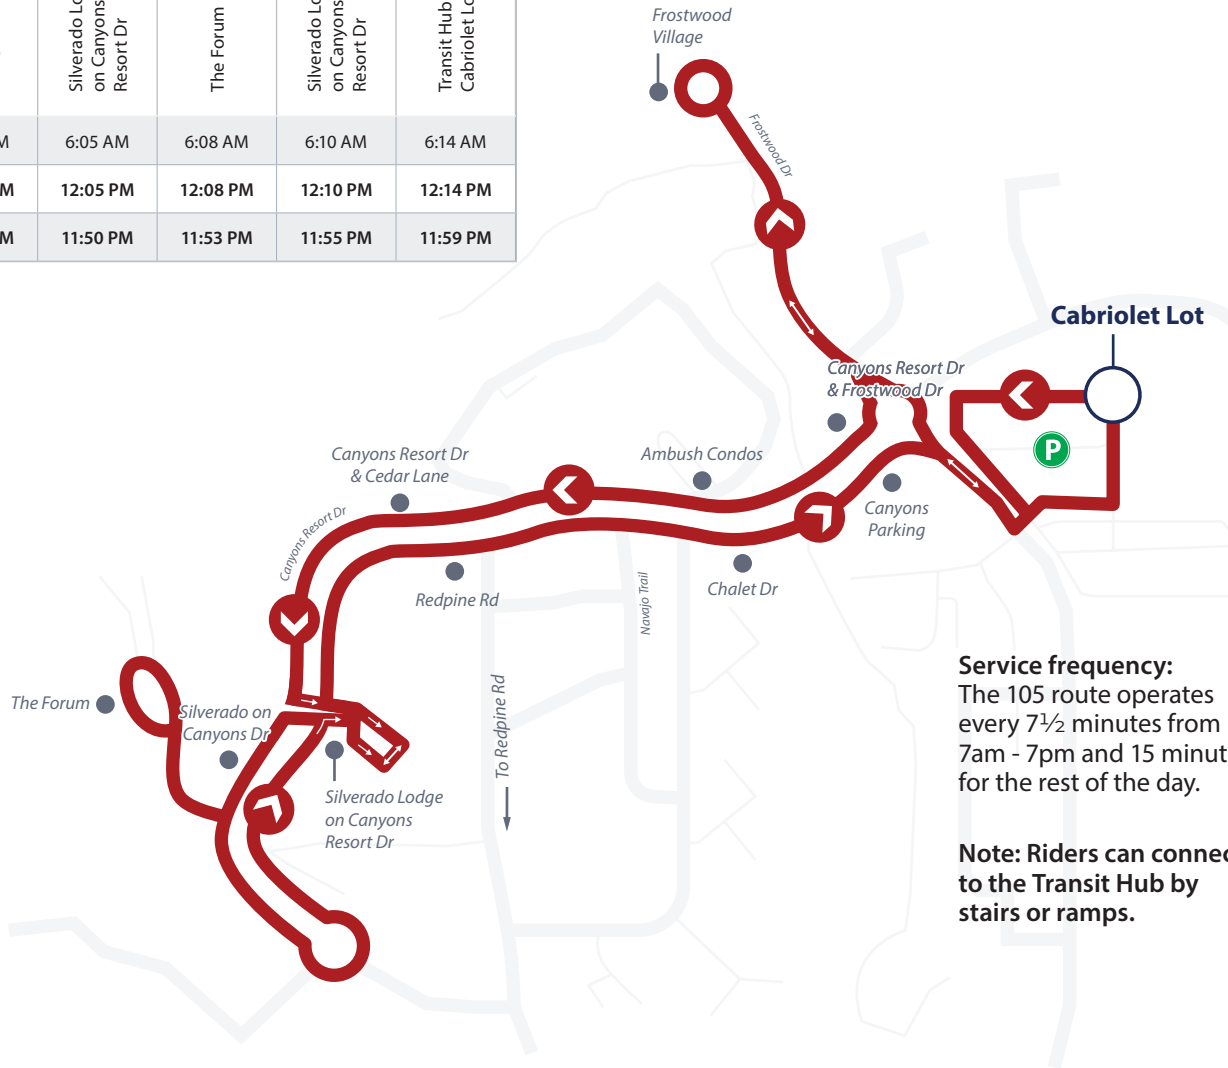

- Start Trip
- First Afternoon Trip
- Last Trip

Service frequency:
The 105 route operates every 7½ minutes from 7am - 7pm and 15 minutes for the rest of the day.

Note: Riders can connect to the Transit Hub by stairs or ramps.