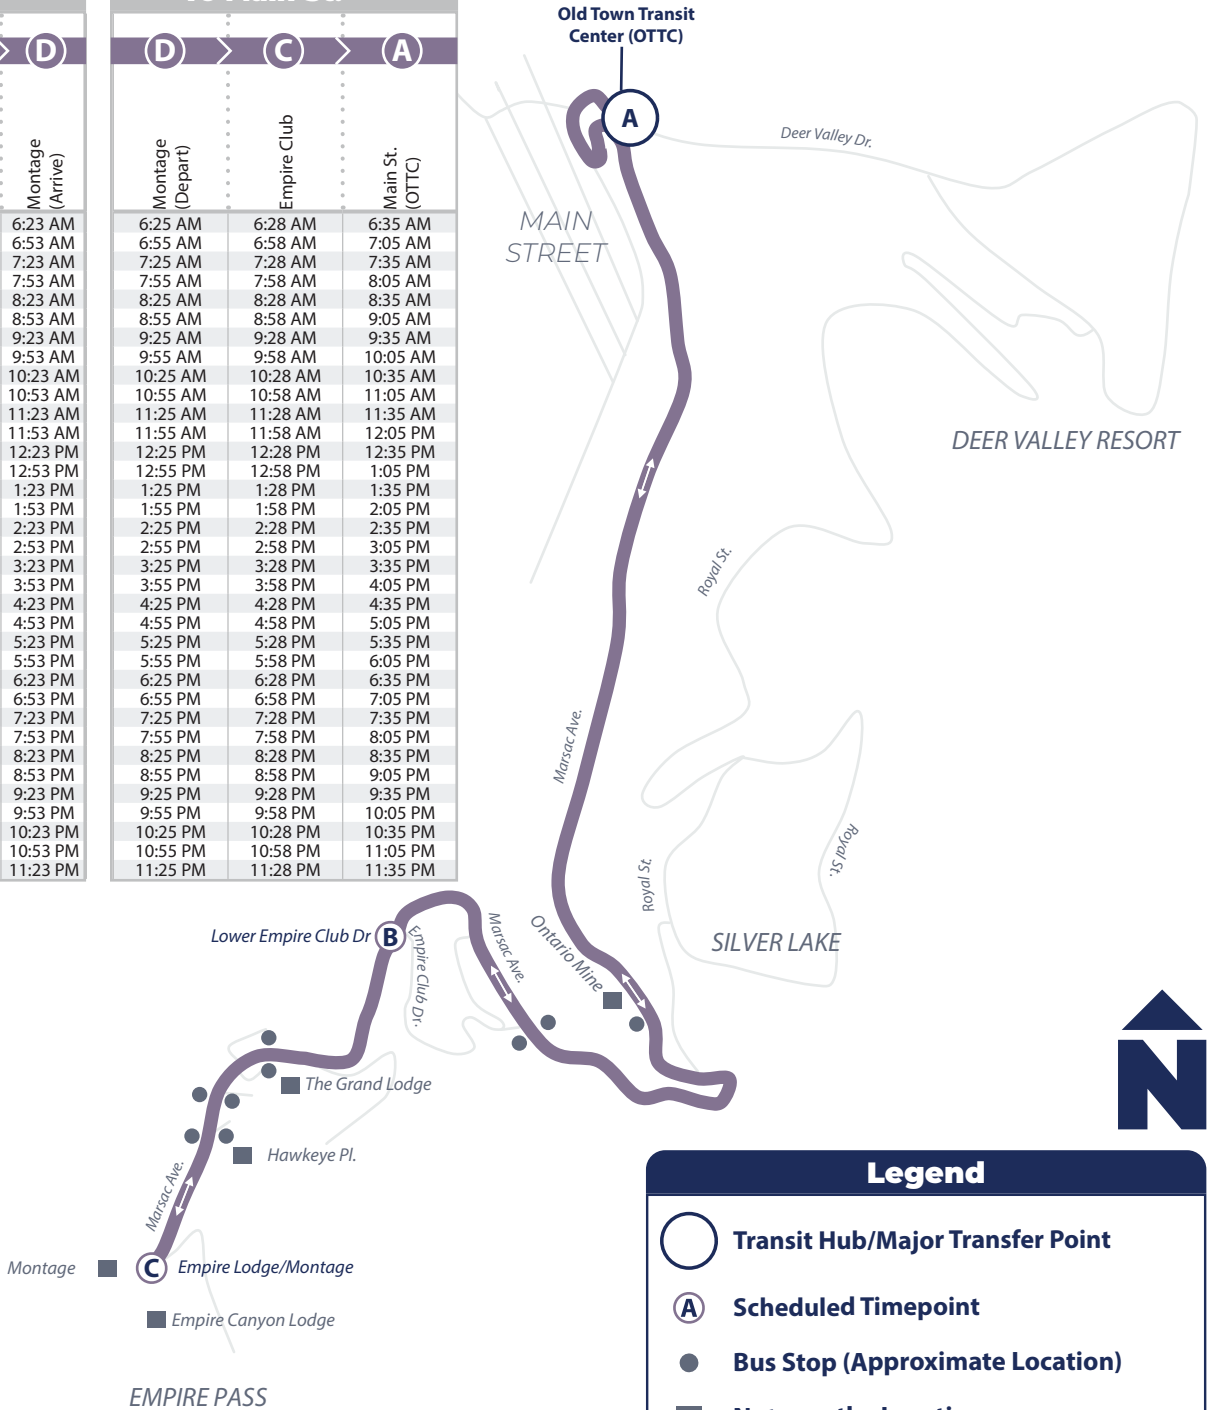

To Main St.		
D	C	A
Montage (Depart)	Empire Club	Main St. (OTTC)
6:25 AM	6:28 AM	6:35 AM
6:55 AM	6:58 AM	7:05 AM
7:25 AM	7:28 AM	7:35 AM
7:55 AM	7:58 AM	8:05 AM
8:25 AM	8:28 AM	8:35 AM
8:55 AM	8:58 AM	9:05 AM
9:25 AM	9:28 AM	9:35 AM
9:55 AM	9:58 AM	10:05 AM
10:25 AM	10:28 AM	10:35 AM
10:55 AM	10:58 AM	11:05 AM
11:25 AM	11:28 AM	11:35 AM
11:55 AM	11:58 AM	12:05 PM
12:25 PM	12:28 PM	12:35 PM
12:55 PM	12:58 PM	1:05 PM
1:25 PM	1:28 PM	1:35 PM
1:55 PM	1:58 PM	2:05 PM
2:25 PM	2:28 PM	2:35 PM
2:55 PM	2:58 PM	3:05 PM
3:25 PM	3:28 PM	3:35 PM
3:55 PM	3:58 PM	4:05 PM
4:25 PM	4:28 PM	4:35 PM
4:55 PM	4:58 PM	5:05 PM
5:25 PM	5:28 PM	5:35 PM
5:55 PM	5:58 PM	6:05 PM
6:25 PM	6:28 PM	6:35 PM
6:55 PM	6:58 PM	7:05 PM
7:25 PM	7:28 PM	7:35 PM
7:55 PM	7:58 PM	8:05 PM
8:25 PM	8:28 PM	8:35 PM
8:55 PM	8:58 PM	9:05 PM
9:25 PM	9:28 PM	9:35 PM
9:55 PM	9:58 PM	10:05 PM
10:25 PM	10:28 PM	10:35 PM
10:55 PM	10:58 PM	11:05 PM
11:25 PM	11:28 PM	11:35 PM

EMPIRE PASS