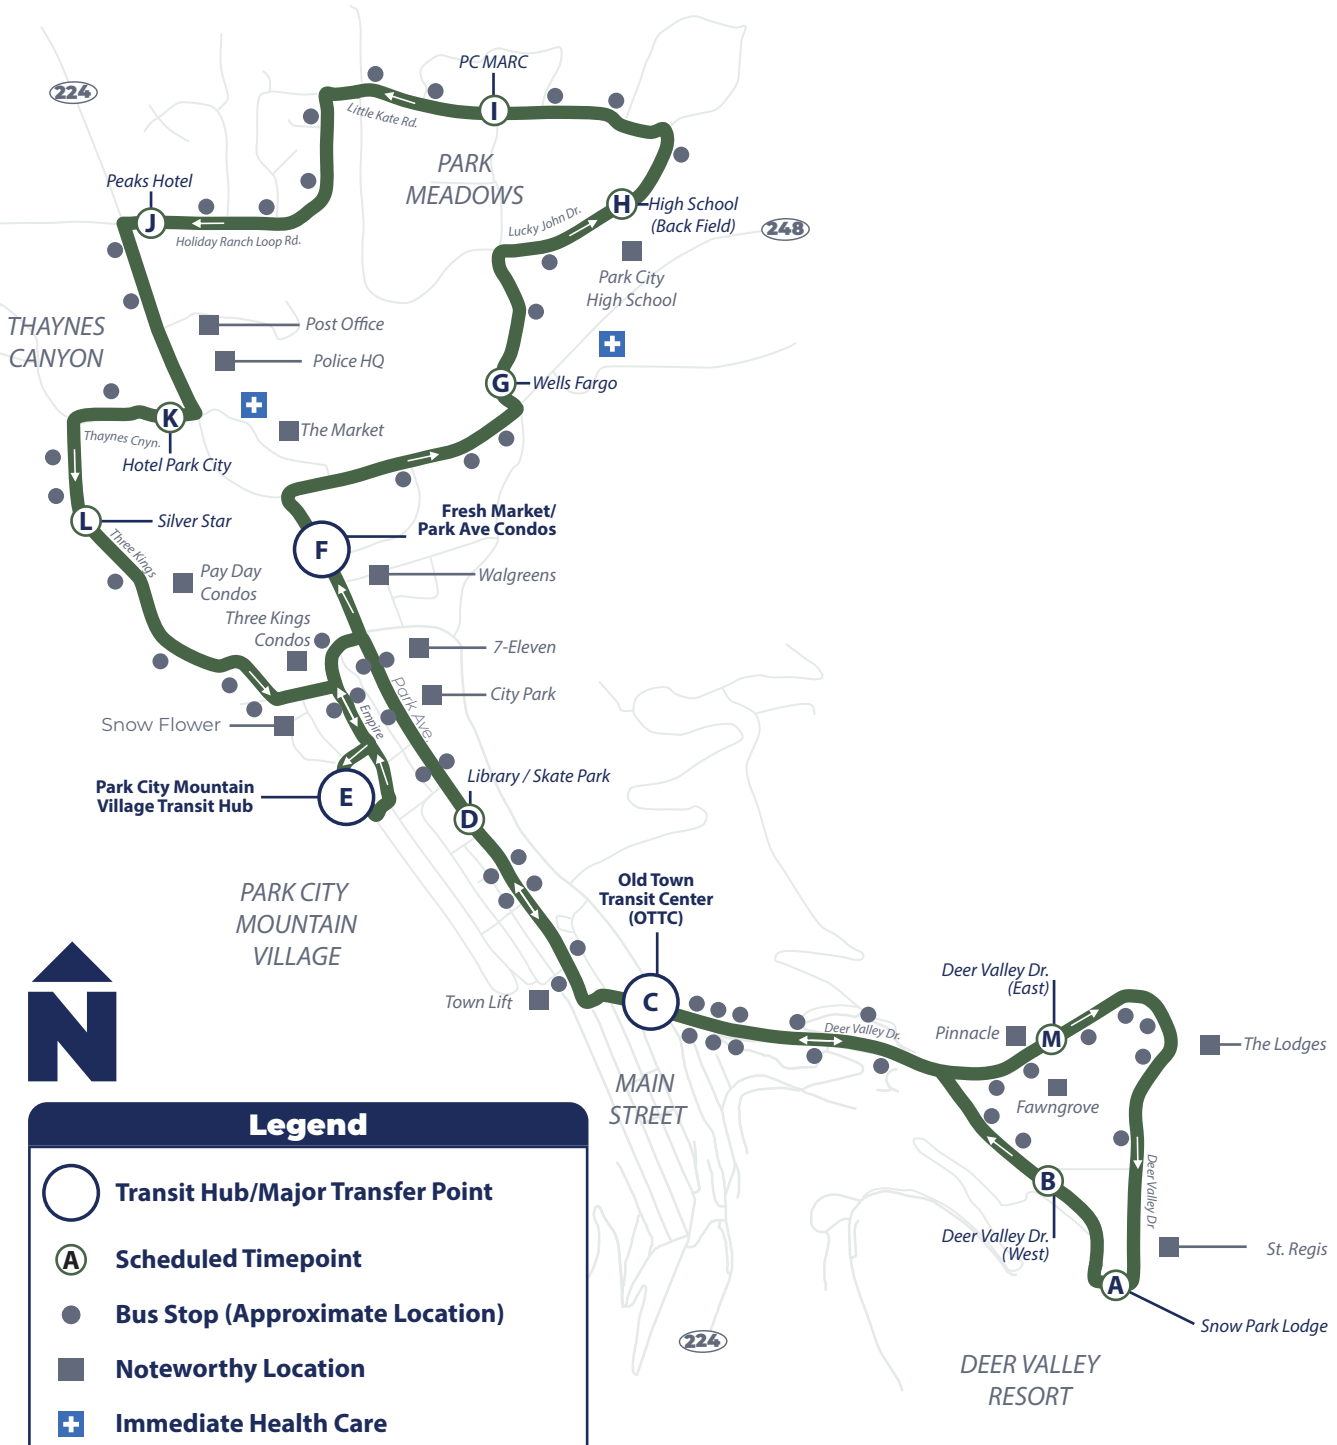

Hours: 7:00 AM—11:00 PM
 From Old Town Transit Center (OTTC)
Seven days a week

Park Meadows/Thaynes Canyon—Deer Valley Resort
 Every 20-30 Minutes

Legend

-  Transit Hub/Major Transfer Point
-  Scheduled Timepoint
-  Bus Stop (Approximate Location)
-  Noteworthy Location
-  Immediate Health Care