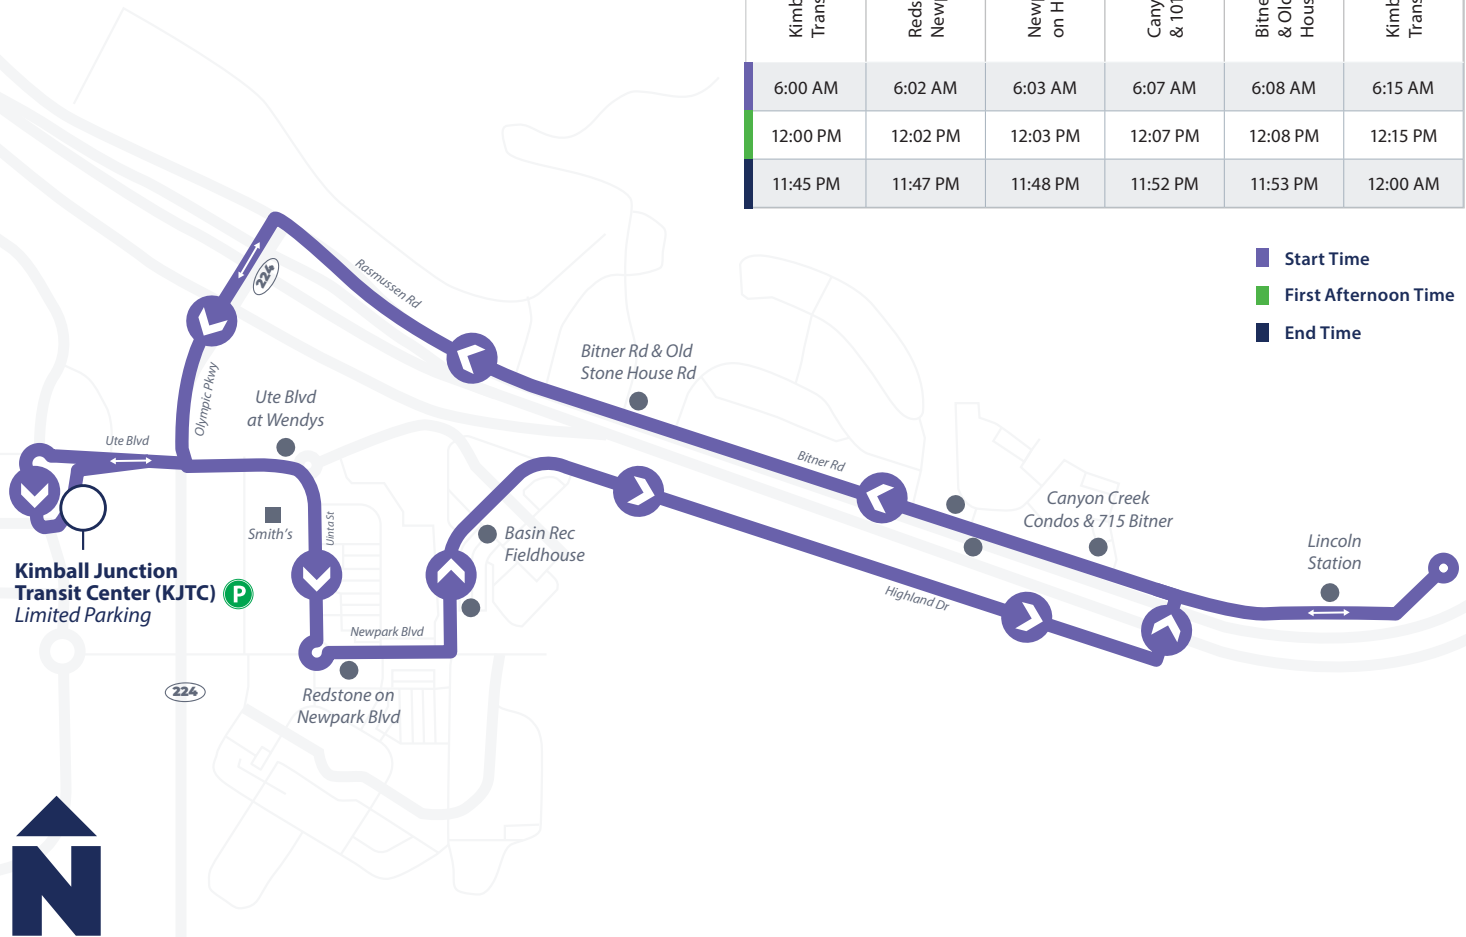

Hours: 6 AM - Midnight
7 days a week

Bitner Shuttle

Every 15 Minutes

104

Counterclockwise loop

Kimball Junction Transit Center	Redstone on Newpark Blvd	Newpark Hotel on Highland Dr	Canyon Creek & 1015 Bitner	Bitner Rd & Old Stone House Rd	Kimball Junction Transit Center
6:00 AM	6:02 AM	6:03 AM	6:07 AM	6:08 AM	6:15 AM
12:00 PM	12:02 PM	12:03 PM	12:07 PM	12:08 PM	12:15 PM
11:45 PM	11:47 PM	11:48 PM	11:52 PM	11:53 PM	12:00 AM

- Start Time
- First Afternoon Time
- End Time

Legend

- Transit Hub/Major Transfer Point
- Bus Stop (Approximate Location)
- Noteworthy Location
- Park & Ride

Note:
Timepoints shown are High Valley Transit's major stops. Please visit highvalleytransit.org/bus-routes or scan the QR code for detailed timetable.