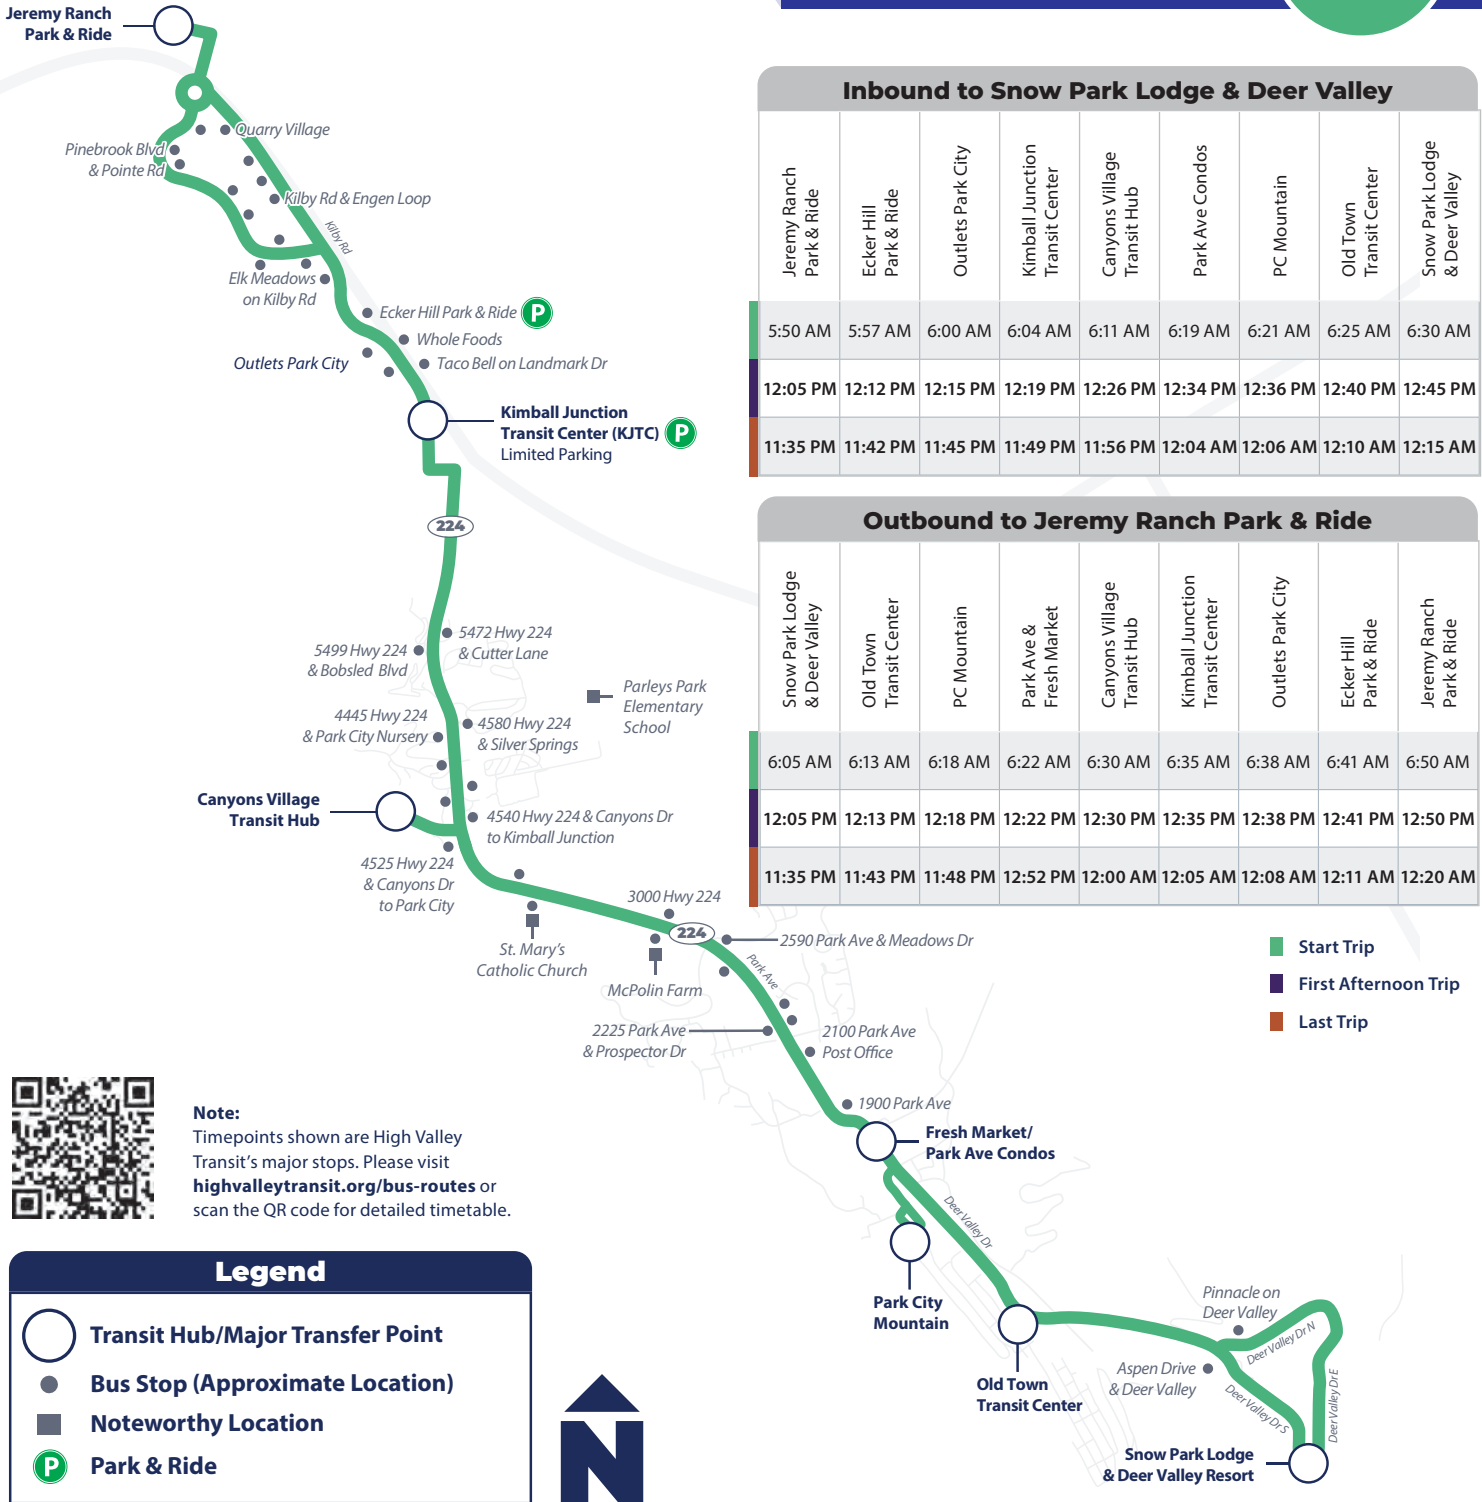

Hours: 5:50 AM - 12:20 AM
7 days a week

Spiro / 224 Local
Every 15 Minutes