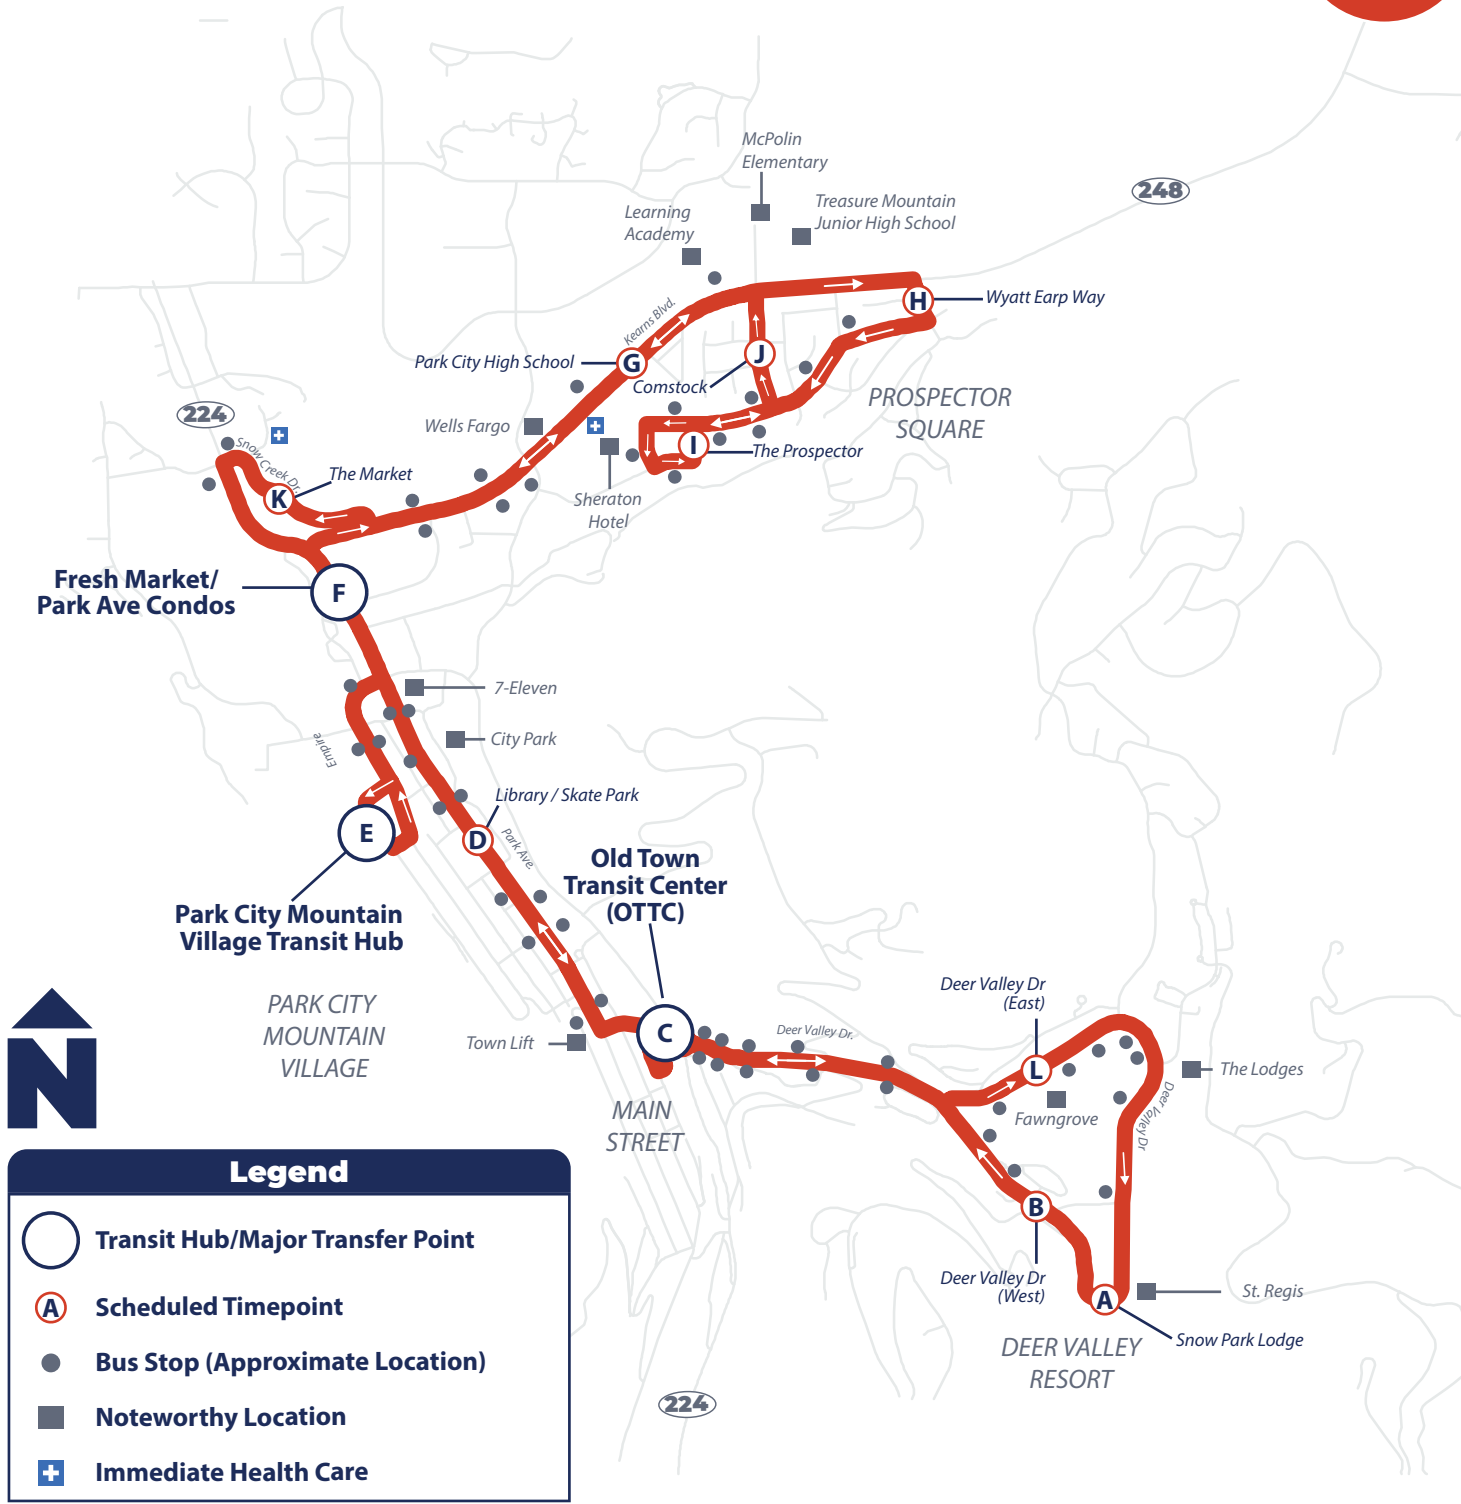

Para ver nuestro Plan del Título VI, visite: **parkcitytransit.org**

Hours: 6:50 AM—11:20 PM
 From Old Town Transit Center (OTTC)
Seven days a week

**Prospector Square—
 Deer Valley Resort**
 Every 20-30 Minutes