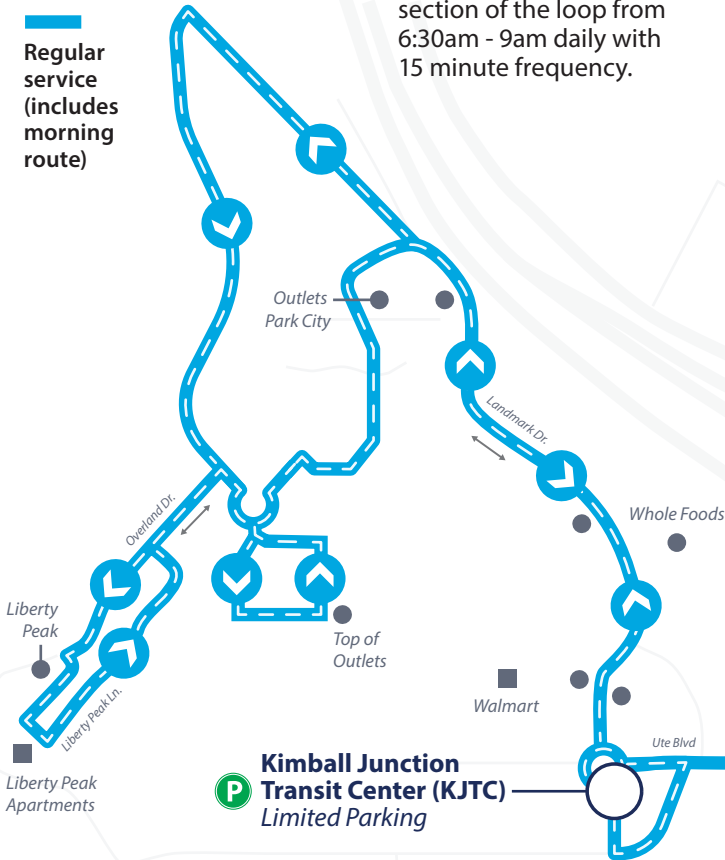

Hours: Morning shuttle service: 6:30 AM - 9 AM
 Regular service: 9 AM - 10 PM

Kimball Junction Shuttle

Every 15 - 25 Minutes

103

 Morning service

 Regular service (includes morning route)

***Morning shuttle service:**
 The 103 runs morning service over the top section of the loop from 6:30am - 9am daily with 15 minute frequency.

Continuous loop around the Kimball Junction area

Depart Kimball Junction Transit Center to Redstone/Newpark	Depart Kimball Junction Transit Center to Outlets Park City/Powderwood	Arrive at Kimball Junction Transit Center
—	6:30 AM*	6:45 AM*
9:00 AM	9:08 AM	9:20 AM
12:15 PM	12:26 PM	12:44 PM
9:40 PM	9:48 PM	10:00 PM

Service frequency:
 The 103 route operates every 15 minutes from 12pm - 8pm and 25 minutes for all other hours.

-  Start Trip
-  First Afternoon Trip
-  Last Trip

Legend

-  Transit Hub/Major Transfer Point
-  Bus Stop (Approximate Location)
-  Noteworthy Location
-  Park & Ride
-  Immediate Health Care