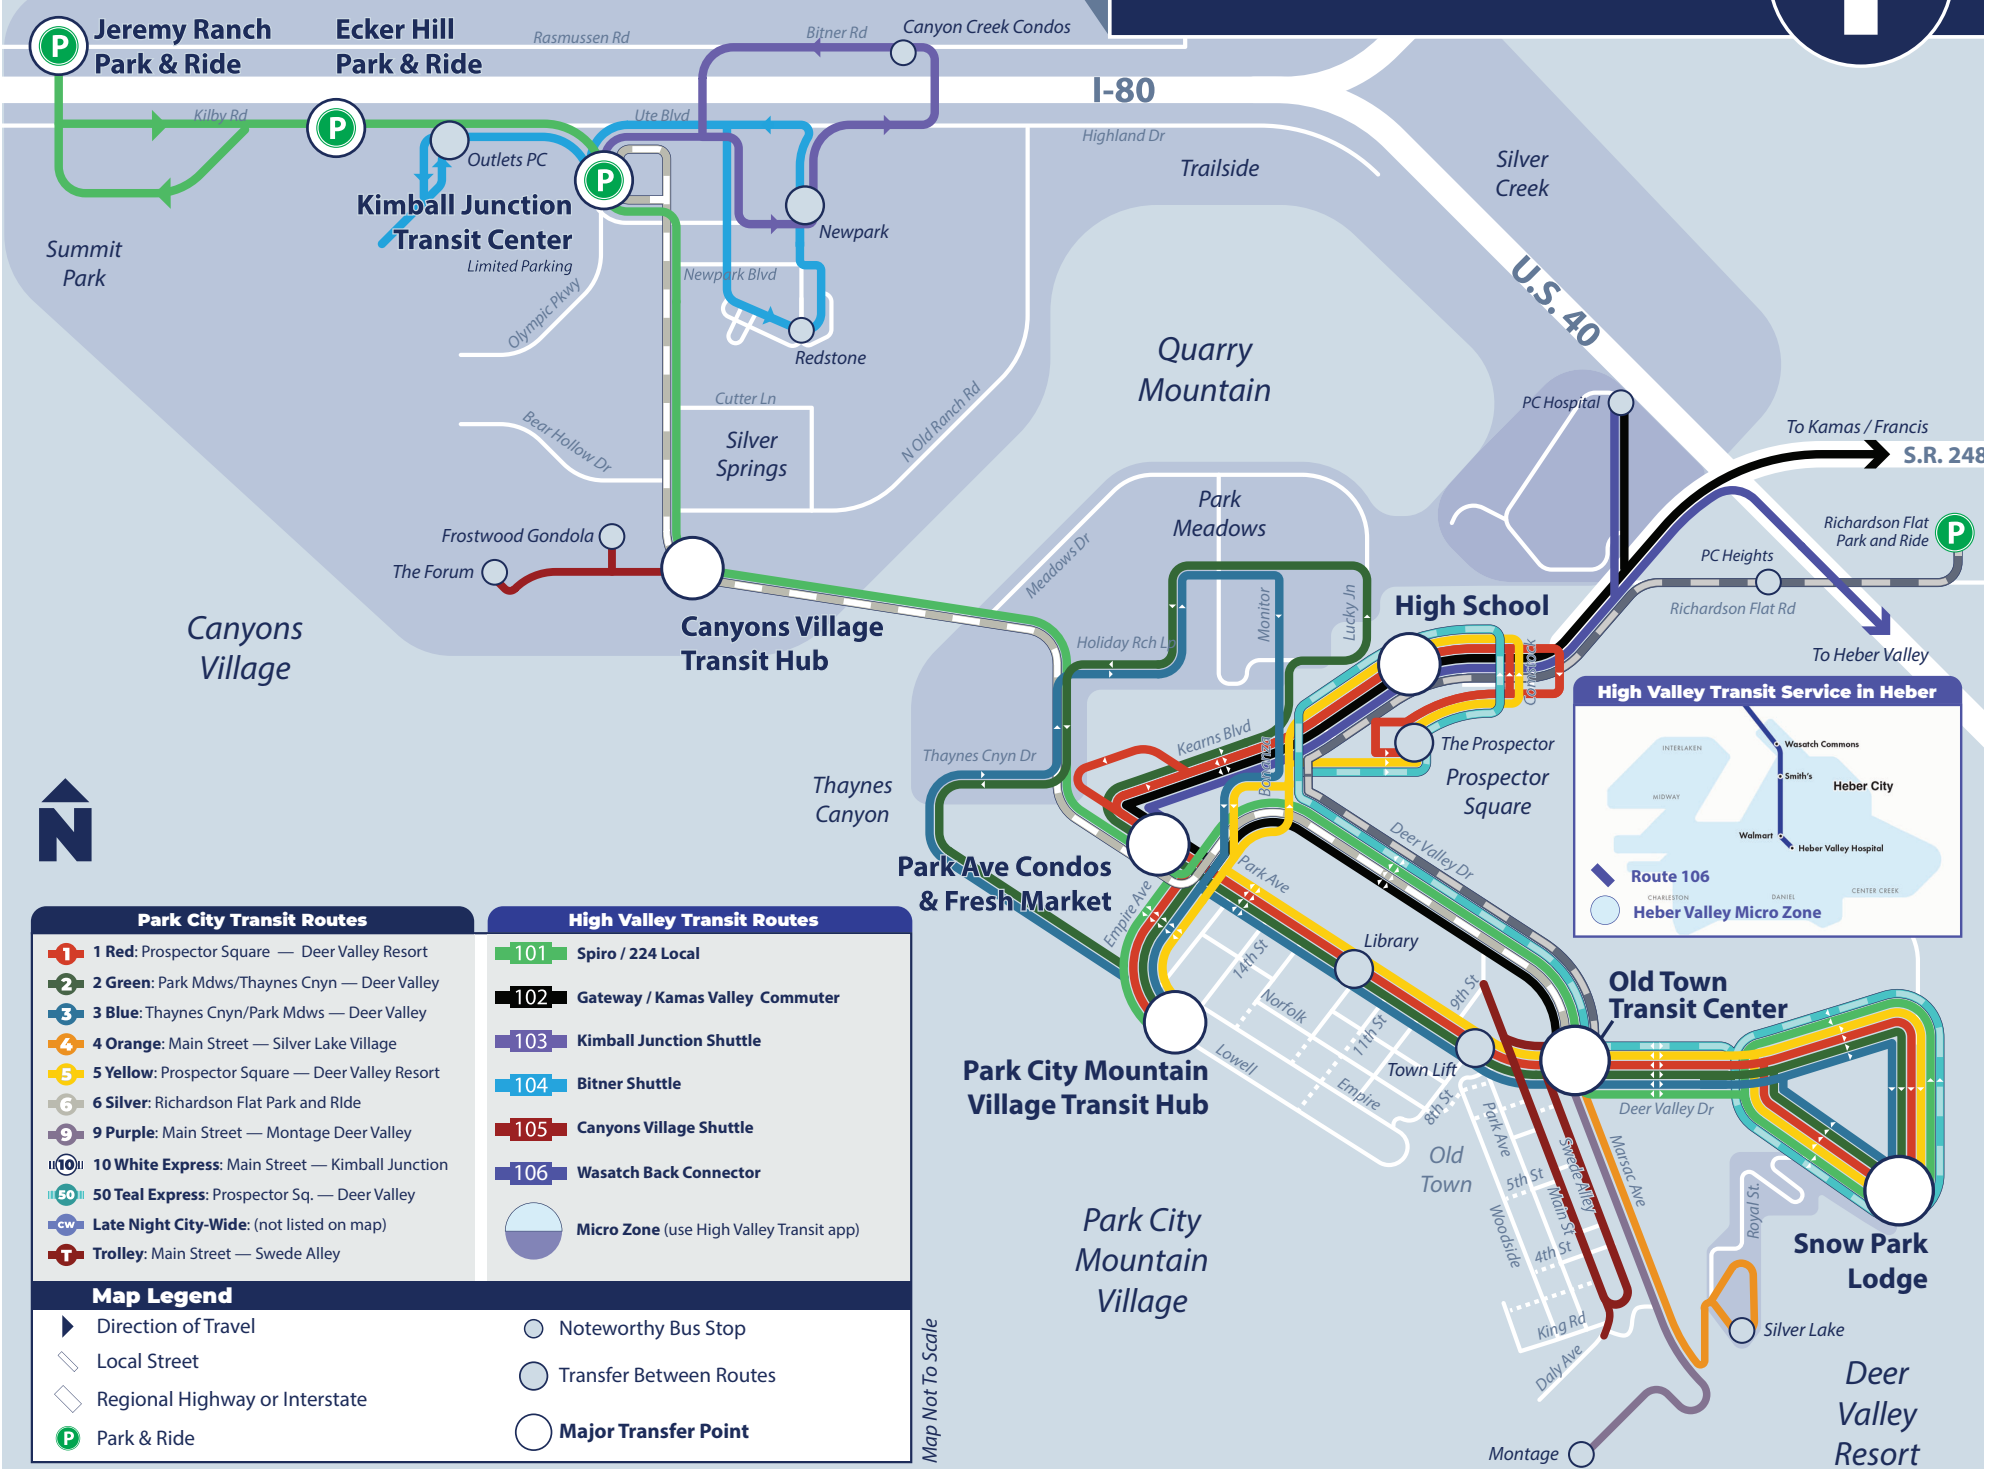

Regional Transit Map

Park City Transit Routes	
	1 Red: Prospector Square — Deer Valley Resort
	2 Green: Park Mdws/Thaynes Cyn — Deer Valley
	3 Blue: Thaynes Cyn/Park Mdws — Deer Valley
	4 Orange: Main Street — Silver Lake Village
	5 Yellow: Prospector Square — Deer Valley Resort
	6 Silver: Richardson Flat Park and Ride
	9 Purple: Main Street — Montage Deer Valley
	10 White Express: Main Street — Kimball Junction
	50 Teal Express: Prospector Sq. — Deer Valley
	Late Night City-Wide: (not listed on map)
	Trolley: Main Street — Swede Alley

High Valley Transit Routes	
	101 Spiro / 224 Local
	102 Gateway / Kamas Valley Commuter
	103 Kimball Junction Shuttle
	104 Bitner Shuttle
	105 Canyons Village Shuttle
	106 Wasatch Back Connector
	Micro Zone (use High Valley Transit app)

Map Legend	
	Direction of Travel
	Local Street
	Regional Highway or Interstate
	Park & Ride
	Noteworthy Bus Stop
	Transfer Between Routes
	Major Transfer Point

High Valley Transit Service in Heber

This inset map shows the Heber Valley area, including locations like Wasatch Commons, Smith's, Walmart, Heber Valley Hospital, and various streets. It highlights the route of Route 106 and the Heber Valley Micro Zone.

Map Not To Scale