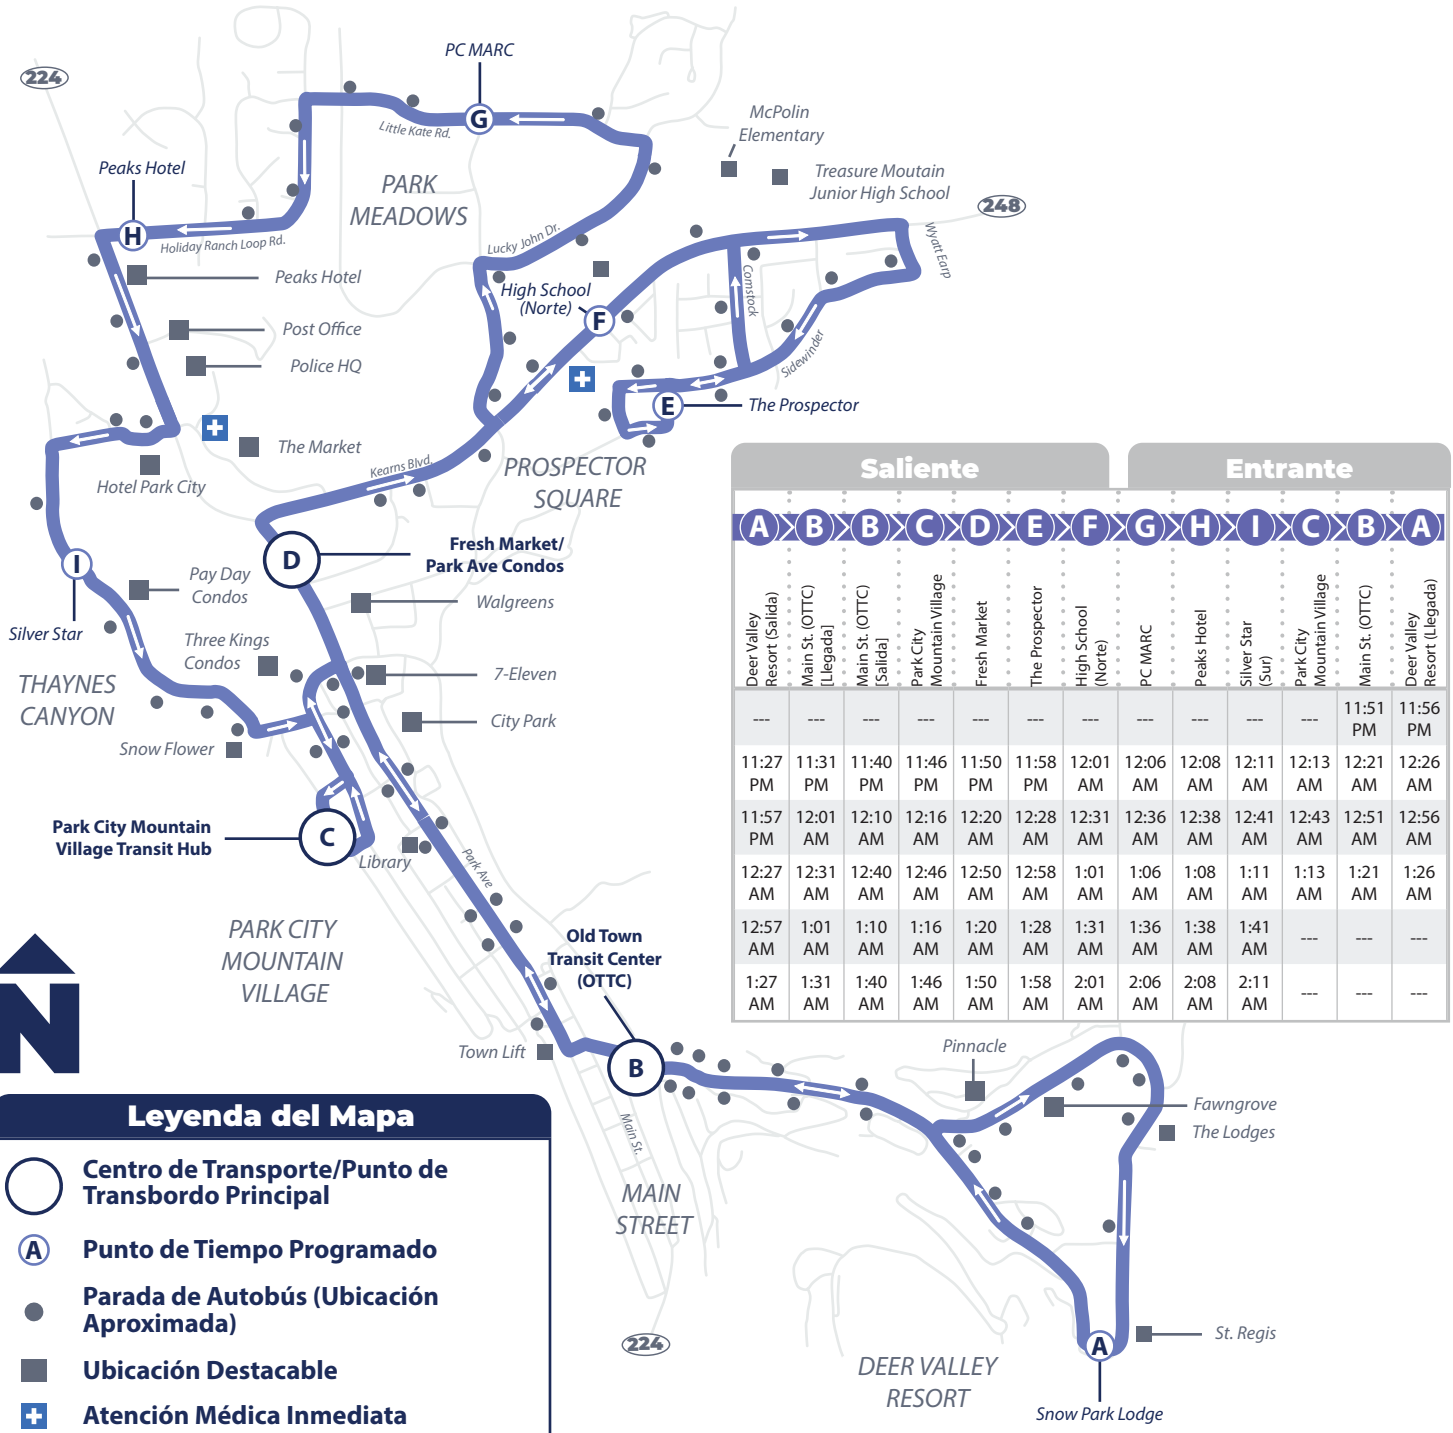

Horas: 11:40 PM—1:40 AM
Desde Old Town Transit Center (OTTC)
Siete días a la semana

Late Night
City-Wide
Cada 30 minutos

Saliente						Entrante						
A	B	C	D	E	F	G	H	I	C	B	A	
Deer Valley Resort (Salida)	Main St. (OTTC) (Llegada)	Main St. (OTTC) (Salida)	Park City Mountain Village	Fresh Market	The Prospector	High School (Norte)	PC MARC	Peaks Hotel	Silver Star (Sur)	Park City Mountain Village	Main St. (OTTC)	Deer Valley Resort (Llegada)
---	---	---	---	---	---	---	---	---	---	---	11:51 PM	11:56 PM
11:27 PM	11:31 PM	11:40 PM	11:46 PM	11:50 PM	11:58 PM	12:01 AM	12:06 AM	12:08 AM	12:11 AM	12:13 AM	12:21 AM	12:26 AM
11:57 PM	12:01 AM	12:10 AM	12:16 AM	12:20 AM	12:28 AM	12:31 AM	12:36 AM	12:38 AM	12:41 AM	12:43 AM	12:51 AM	12:56 AM
12:27 AM	12:31 AM	12:40 AM	12:46 AM	12:50 AM	12:58 AM	1:01 AM	1:06 AM	1:08 AM	1:11 AM	1:13 AM	1:21 AM	1:26 AM
12:57 AM	1:01 AM	1:10 AM	1:16 AM	1:20 AM	1:28 AM	1:31 AM	1:36 AM	1:38 AM	1:41 AM	---	---	---
1:27 AM	1:31 AM	1:40 AM	1:46 AM	1:50 AM	1:58 AM	2:01 AM	2:06 AM	2:08 AM	2:11 AM	---	---	---

Legenda del Mapa

- Centro de Transporte/Punto de Transbordo Principal
- Punto de Tiempo Programado
- Parada de Autobús (Ubicación Aproximada)
- Ubicación Destacable
- Atención Médica Inmediata