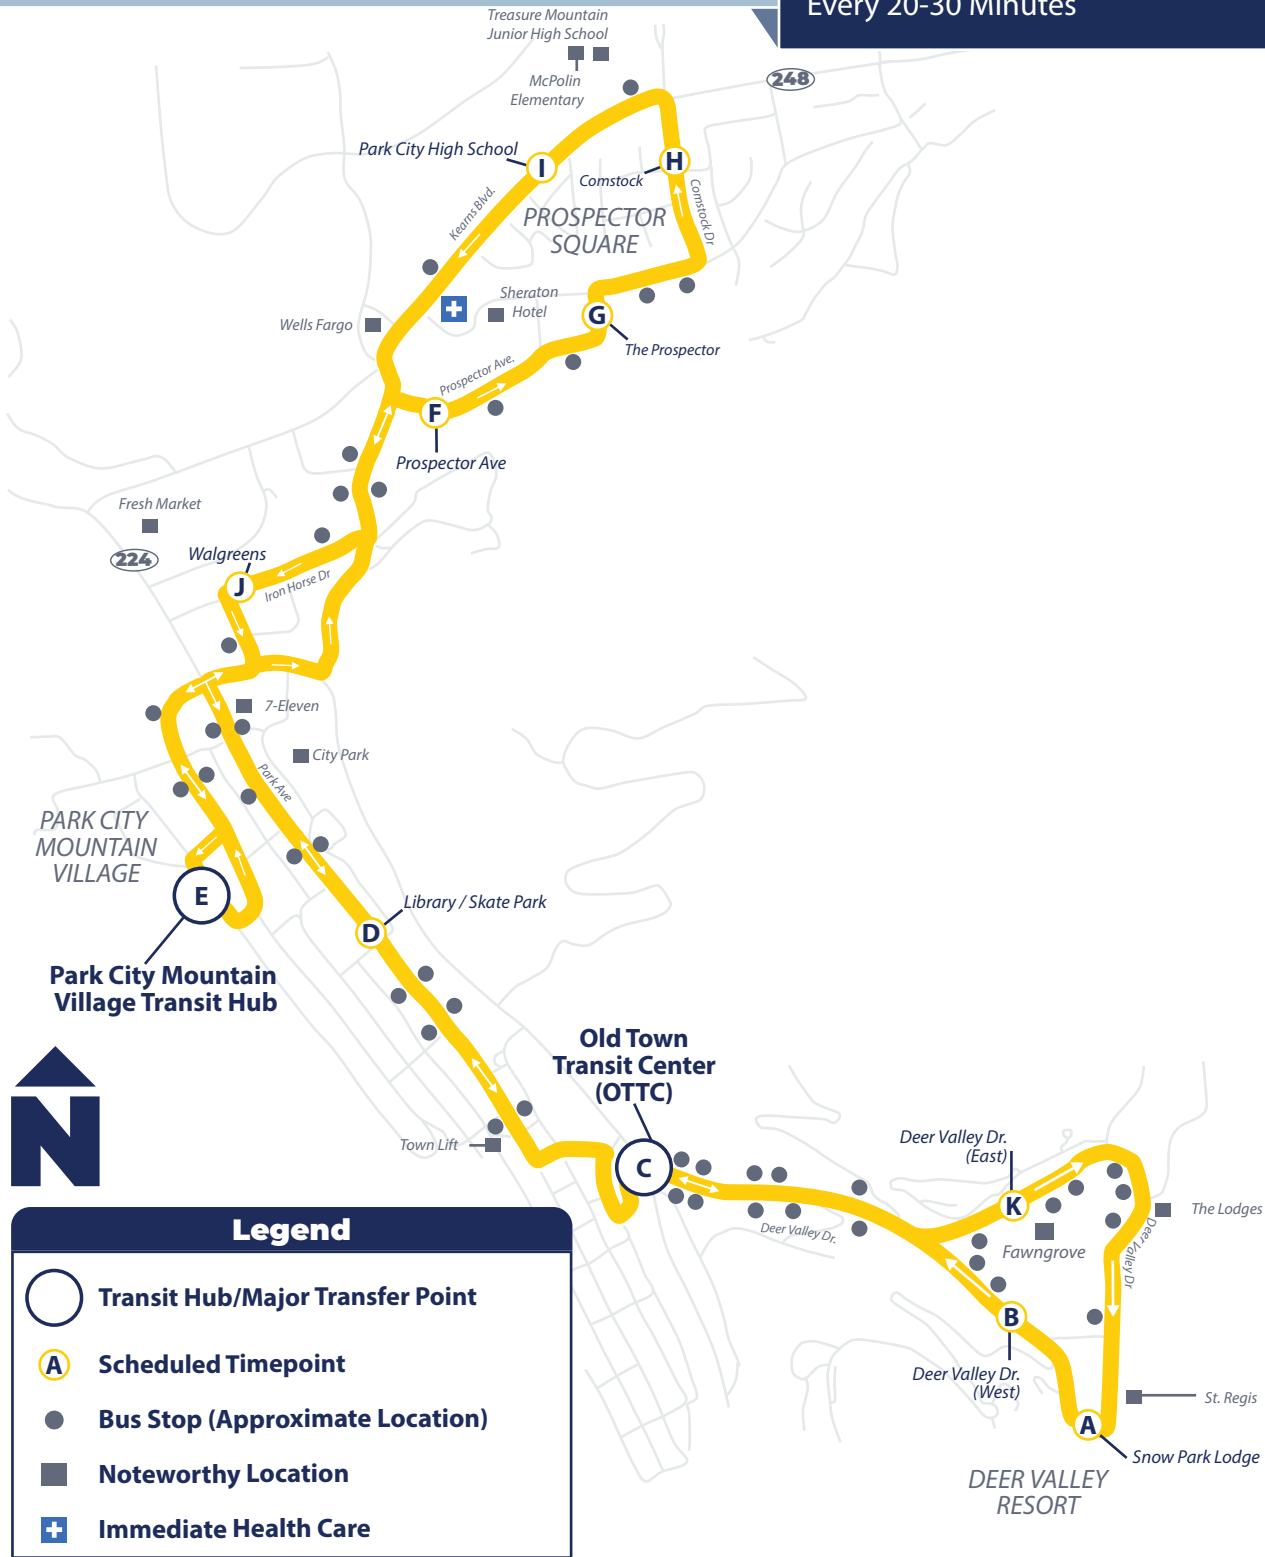

Hours: 6:40 AM—11:10 PM
 From Old Town Transit Center (OTTC)
Seven days a week

**Prospector Square—
 Deer Valley Resort**
 Every 20-30 Minutes

Legend

-  Transit Hub/Major Transfer Point
-  Scheduled Timepoint
-  Bus Stop (Approximate Location)
-  Noteworthy Location
-  Immediate Health Care