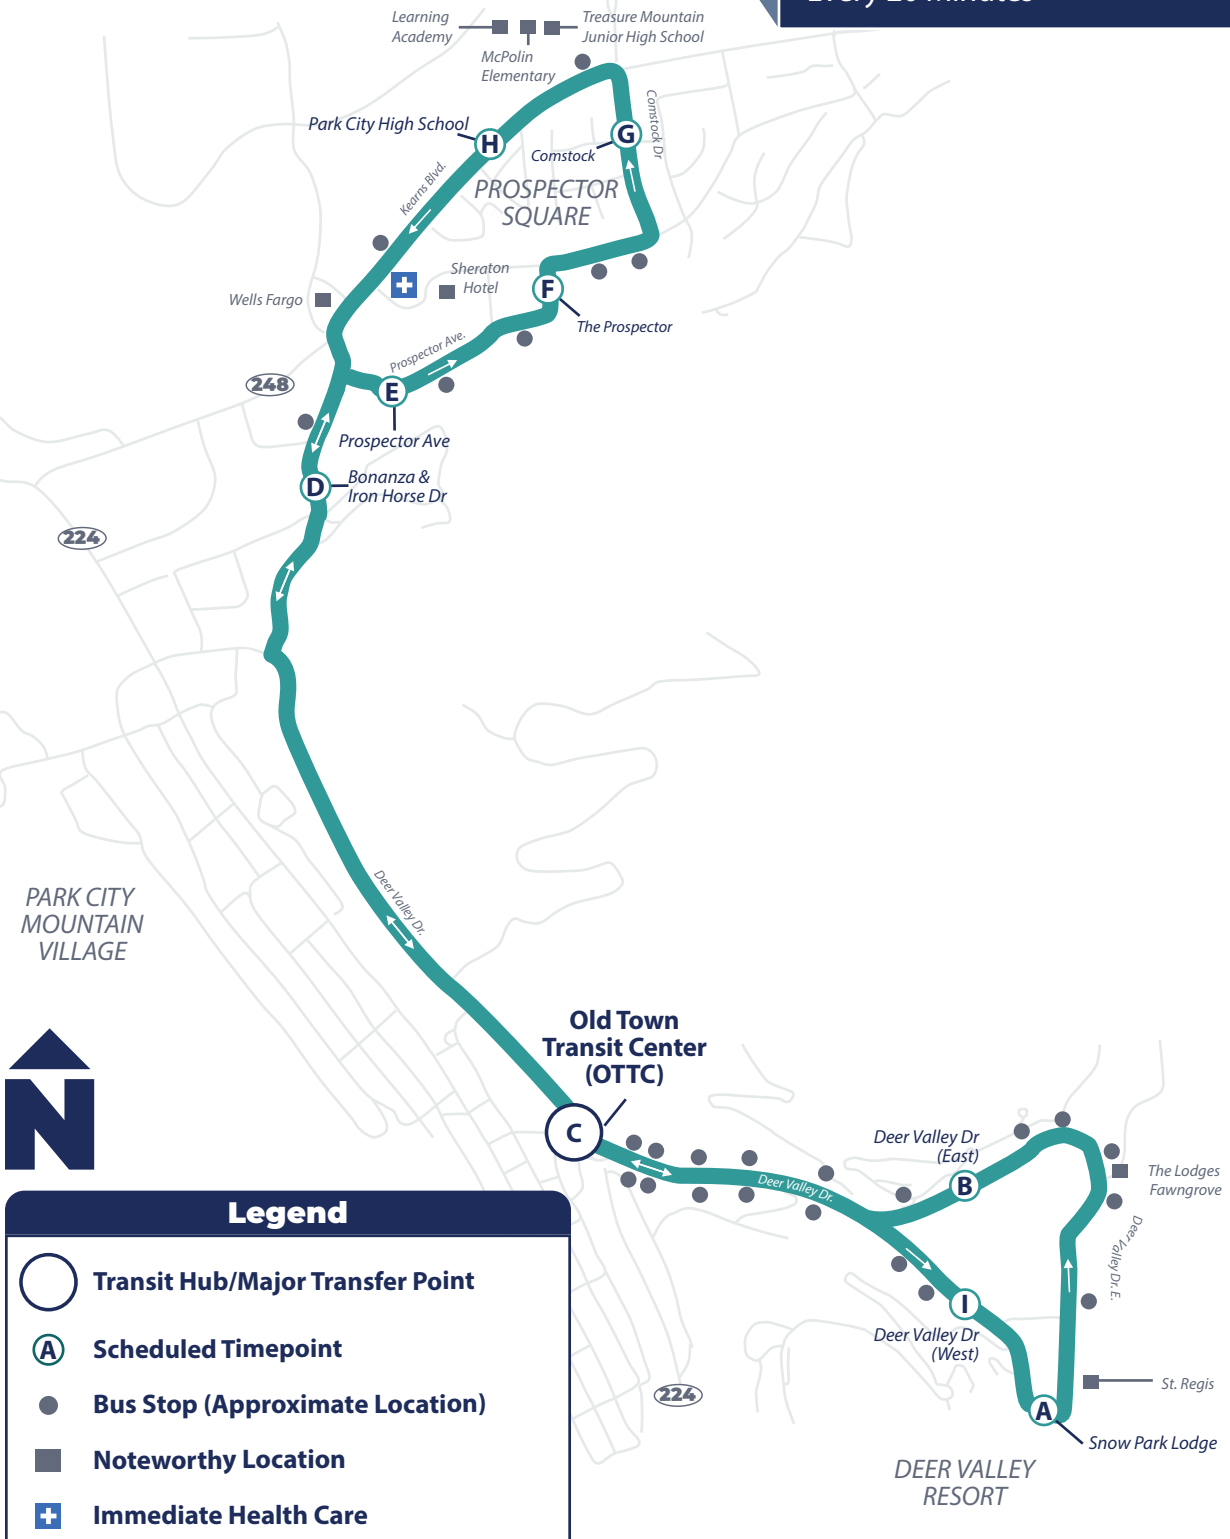

**Hours: 7:00 AM—5:20 PM**  
 From Old Town Transit Center (OTTC)  
*Seven days a week.*

**Prospector Square—  
 Deer Valley Express**  
 Every 20 Minutes

**Legend**

-  Transit Hub/Major Transfer Point
-  Scheduled Timepoint
-  Bus Stop (Approximate Location)
-  Noteworthy Location
-  Immediate Health Care