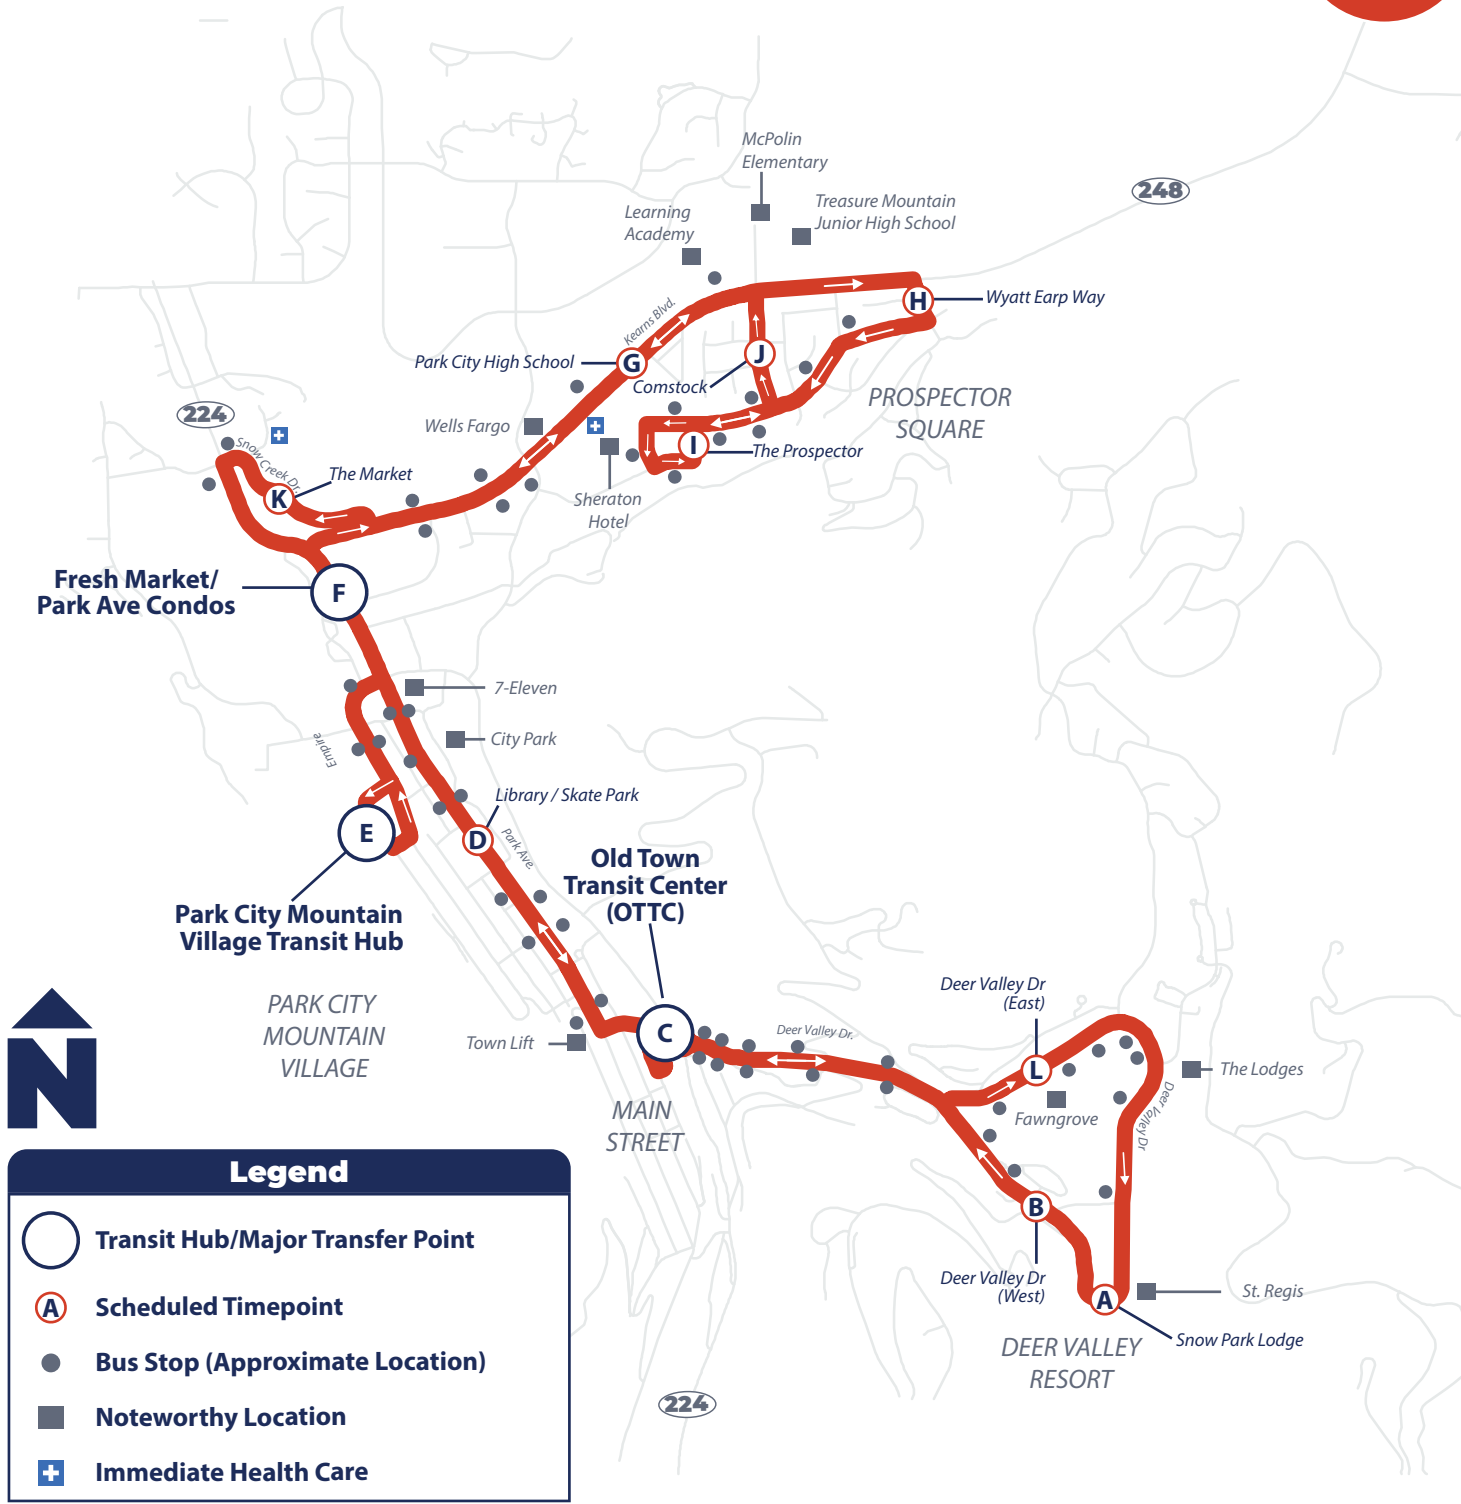

**Hours: 6:50 AM—11:20 PM**  
 From Old Town Transit Center (OTTC)  
*Seven days a week*

**Prospector Square—  
 Deer Valley Resort**  
 Every 20-30 Minutes

**Legend**

- Transit Hub/Major Transfer Point
- Scheduled Timepoint
- Bus Stop (Approximate Location)
- Noteworthy Location
- Immediate Health Care

6:50 AM—8:20 AM: Buses every 30 min  
 8:33 AM—4:53 PM: Buses every 20 min  
 5:20 PM—11:20 PM: Buses every 30 min

**Prospector Square—  
 Deer Valley Resort**  
 Every 20-30 Minutes

**To Prospector Square**