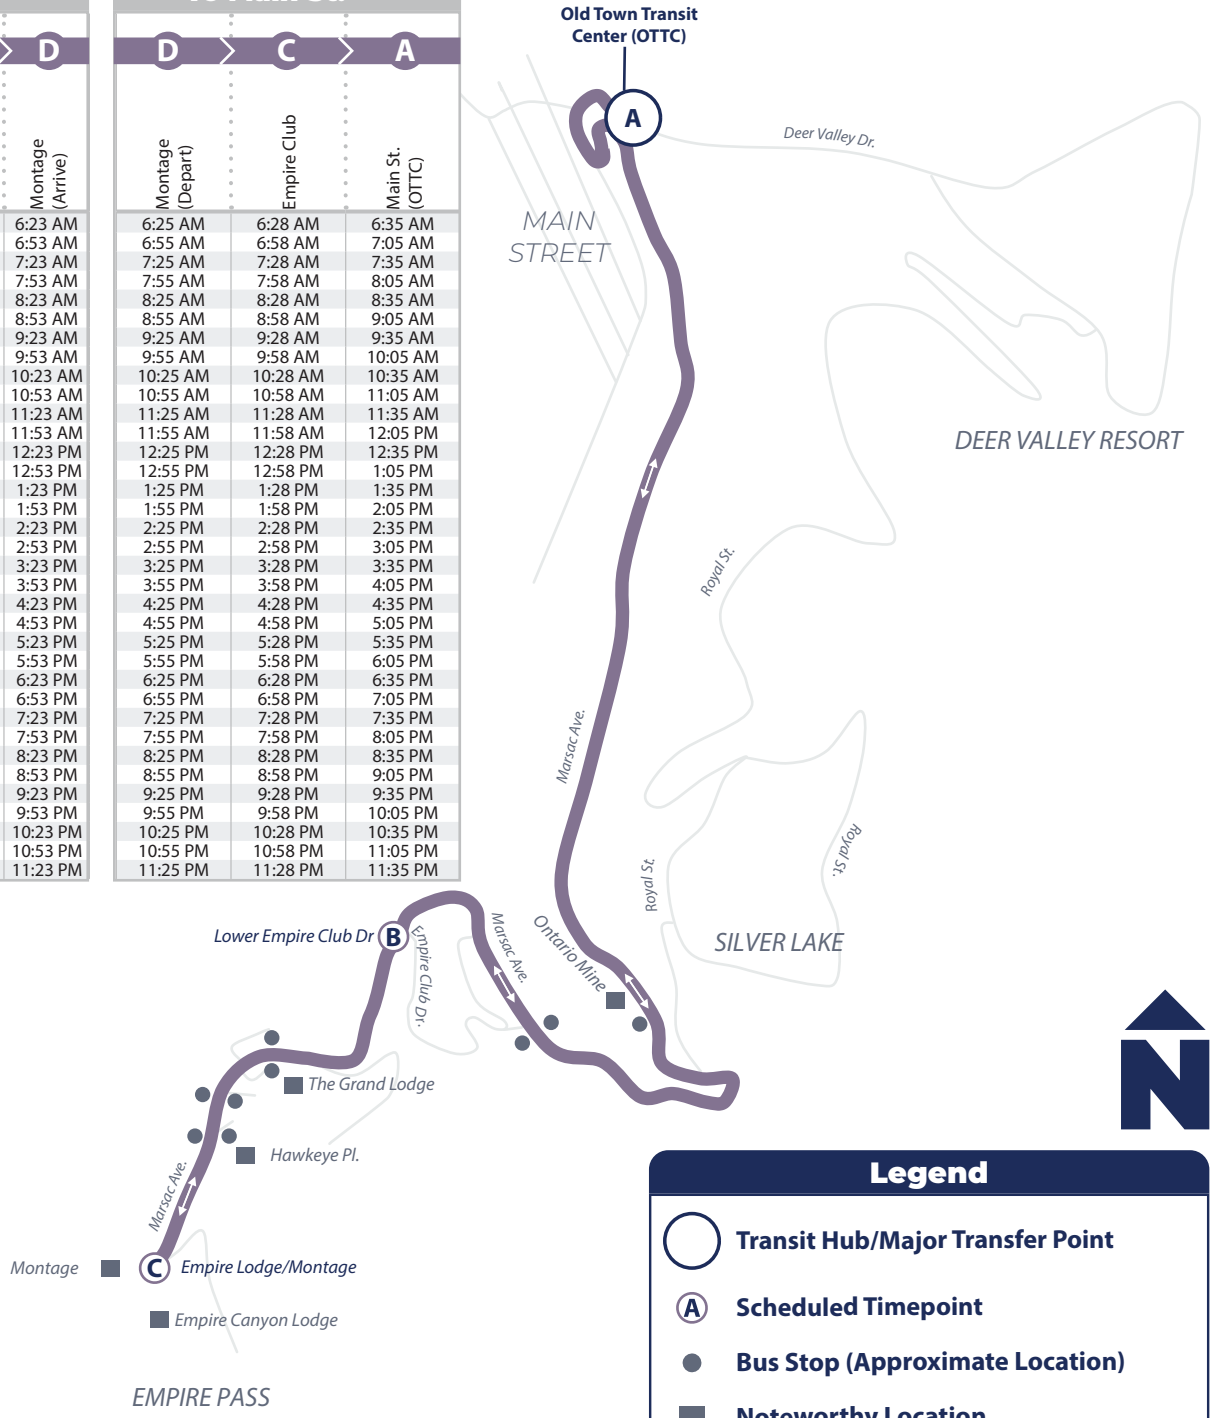

To Main St.		
D	C	A
Montage (Depart)	Empire Club	Main St. (OTTC)
6:25 AM	6:28 AM	6:35 AM
6:55 AM	6:58 AM	7:05 AM
7:25 AM	7:28 AM	7:35 AM
7:55 AM	7:58 AM	8:05 AM
8:25 AM	8:28 AM	8:35 AM
8:55 AM	8:58 AM	9:05 AM
9:25 AM	9:28 AM	9:35 AM
9:55 AM	9:58 AM	10:05 AM
10:25 AM	10:28 AM	10:35 AM
10:55 AM	10:58 AM	11:05 AM
11:25 AM	11:28 AM	11:35 AM
11:55 AM	11:58 AM	12:05 PM
12:25 PM	12:28 PM	12:35 PM
12:55 PM	12:58 PM	1:05 PM
1:25 PM	1:28 PM	1:35 PM
1:55 PM	1:58 PM	2:05 PM
2:25 PM	2:28 PM	2:35 PM
2:55 PM	2:58 PM	3:05 PM
3:25 PM	3:28 PM	3:35 PM
3:55 PM	3:58 PM	4:05 PM
4:25 PM	4:28 PM	4:35 PM
4:55 PM	4:58 PM	5:05 PM
5:25 PM	5:28 PM	5:35 PM
5:55 PM	5:58 PM	6:05 PM
6:25 PM	6:28 PM	6:35 PM
6:55 PM	6:58 PM	7:05 PM
7:25 PM	7:28 PM	7:35 PM
7:55 PM	7:58 PM	8:05 PM
8:25 PM	8:28 PM	8:35 PM
8:55 PM	8:58 PM	9:05 PM
9:25 PM	9:28 PM	9:35 PM
9:55 PM	9:58 PM	10:05 PM
10:25 PM	10:28 PM	10:35 PM
10:55 PM	10:58 PM	11:05 PM
11:25 PM	11:28 PM	11:35 PM

**Legend**

- Transit Hub/Major Transfer Point
- Scheduled Timepoint
- Bus Stop (Approximate Location)
- Noteworthy Location

EMPIRE PASS