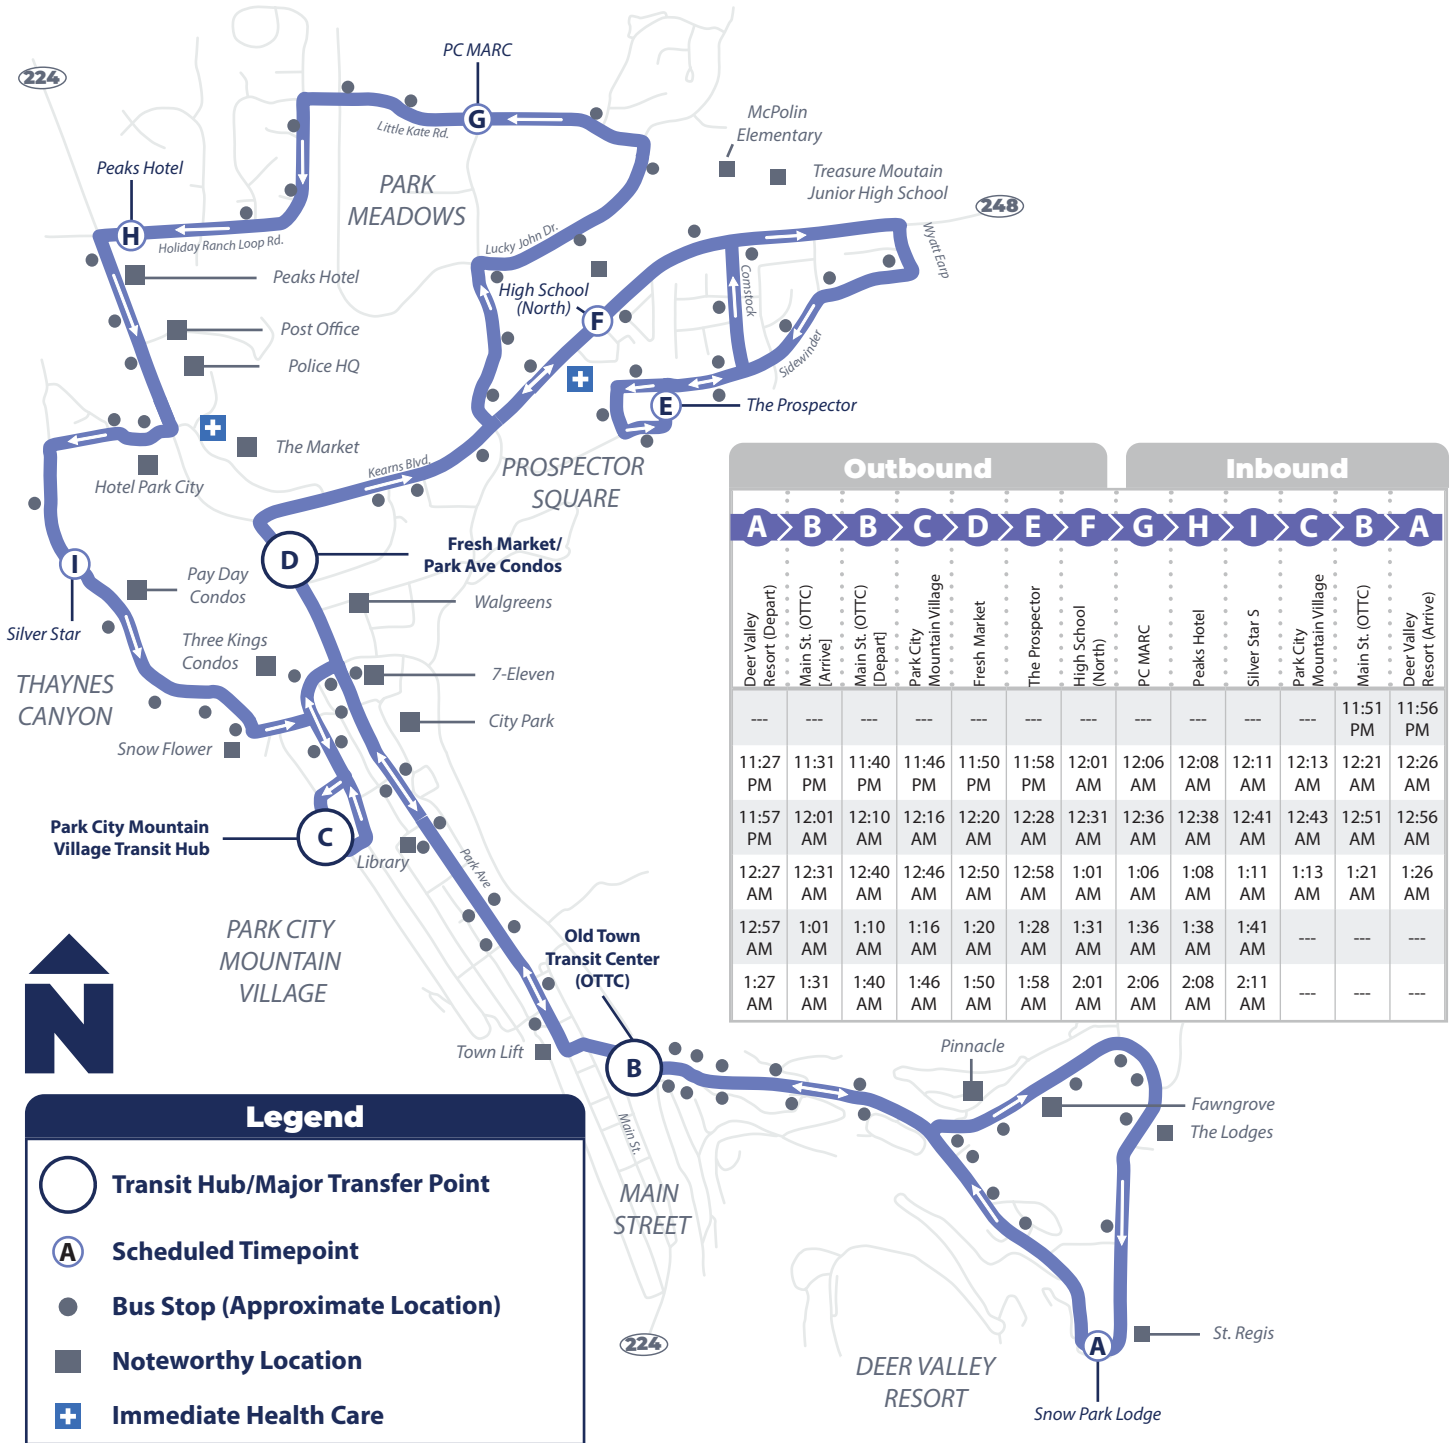

Hours: 11:40 PM—1:40 AM
 From Old Town Transit Center (OTTC)
Seven days a week

**Late Night
 City-Wide**
 Every 30 Minutes

Outbound						Inbound						
A	B	C	D	E	F	G	H	I	C	B	A	
Deer Valley Resort (Depart)	Main St. (OTTC) (Arrive)	Main St. (OTTC) (Depart)	Park City Mountain Village	Fresh Market	The Prospector	High School (North)	PC MARC	Peaks Hotel	Silver Star S	Park City Mountain Village	Main St. (OTTC)	Deer Valley Resort (Arrive)
---	---	---	---	---	---	---	---	---	---	---	11:51 PM	11:56 PM
11:27 PM	11:31 PM	11:40 PM	11:46 PM	11:50 PM	11:58 PM	12:01 AM	12:06 AM	12:08 AM	12:11 AM	12:13 AM	12:21 AM	12:26 AM
11:57 PM	12:01 AM	12:10 AM	12:16 AM	12:20 AM	12:28 AM	12:31 AM	12:36 AM	12:38 AM	12:41 AM	12:43 AM	12:51 AM	12:56 AM
12:27 AM	12:31 AM	12:40 AM	12:46 AM	12:50 AM	12:58 AM	1:01 AM	1:06 AM	1:08 AM	1:11 AM	1:13 AM	1:21 AM	1:26 AM
12:57 AM	1:01 AM	1:10 AM	1:16 AM	1:20 AM	1:28 AM	1:31 AM	1:36 AM	1:38 AM	1:41 AM	---	---	---
1:27 AM	1:31 AM	1:40 AM	1:46 AM	1:50 AM	1:58 AM	2:01 AM	2:06 AM	2:08 AM	2:11 AM	---	---	---

Legend

- Transit Hub/Major Transfer Point
- Scheduled Timepoint
- Bus Stop (Approximate Location)
- Noteworthy Location
- Immediate Health Care