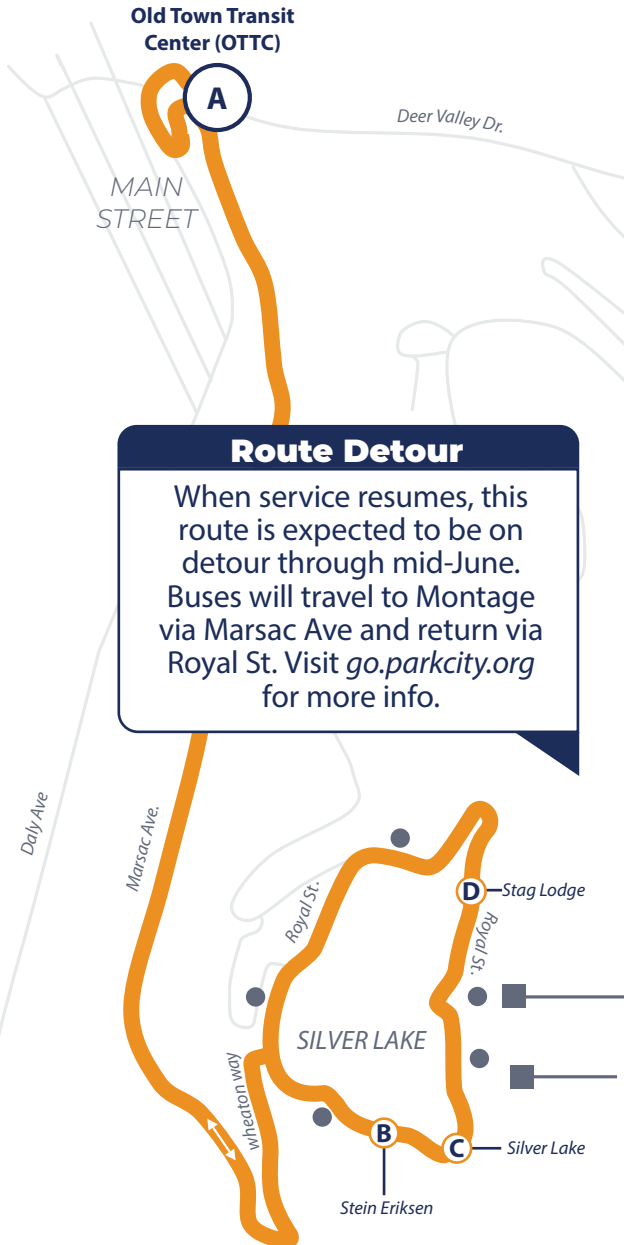

Hours: 6:14 AM-6:14 PM*
 From Old Town Transit Center (OTTC)
 Seven days a week

**Main Street —
 Silver Lake Village**
 Every 30 Minutes

*One evening trip at 10:34 PM

Route Detour
 When service resumes, this route is expected to be on detour through mid-June. Buses will travel to Montage via Marsac Ave and return via Royal St. Visit go.parkcity.org for more info.

To Silver Lake		
A	B	C
Main St. (OTTC)	Stein Eriksen	Silver Lake
6:14 AM	6:20 AM	6:22 AM
6:44 AM	6:50 AM	6:52 AM
7:14 AM	7:20 AM	7:22 AM
7:44 AM	7:50 AM	7:52 AM
8:14 AM	8:20 AM	8:22 AM
8:44 AM	8:50 AM	8:52 AM
9:14 AM	9:20 AM	9:22 AM
9:44 AM	9:50 AM	9:52 AM
10:14 AM	10:20 AM	10:22 AM
10:44 AM	10:50 AM	10:52 AM
11:14 AM	11:20 AM	11:22 AM
11:44 AM	11:50 AM	11:52 AM
12:14 PM	12:20 PM	12:22 PM
12:44 PM	12:50 PM	12:52 PM
1:14 PM	1:20 PM	1:22 PM
1:44 PM	1:50 PM	1:52 PM
2:14 PM	2:20 PM	2:22 PM
2:44 PM	2:50 PM	2:52 PM
3:14 PM	3:20 PM	3:22 PM
3:44 PM	3:50 PM	3:52 PM
4:14 PM	4:20 PM	4:22 PM
4:44 PM	4:50 PM	4:52 PM
5:14 PM	5:20 PM	5:22 PM
5:44 PM	5:50 PM	5:52 PM
6:14 PM	6:20 PM	6:22 PM
10:34 PM	10:40 PM	10:42 PM

To Main St.		
C	D	A
Silver Lake	Stag Lodge	Main St. (OTTC)
6:22 AM	6:23 AM	6:32 AM
6:52 AM	6:53 AM	7:02 AM
7:22 AM	7:23 AM	7:32 AM
7:52 AM	7:53 AM	8:02 AM
8:22 AM	8:23 AM	8:32 AM
8:52 AM	8:53 AM	9:02 AM
9:22 AM	9:23 AM	9:32 AM
9:52 AM	9:53 AM	10:02 AM
10:22 AM	10:23 AM	10:32 AM
10:52 AM	10:53 AM	11:02 AM
11:22 AM	11:23 AM	11:32 AM
11:52 AM	11:53 AM	12:02 PM
12:22 PM	12:23 PM	12:32 PM
12:52 PM	12:53 PM	1:02 PM
1:22 PM	1:23 PM	1:32 PM
1:52 PM	1:53 PM	2:02 PM
2:22 PM	2:23 PM	2:32 PM
2:52 PM	2:53 PM	3:02 PM
3:22 PM	3:23 PM	3:32 PM
3:52 PM	3:53 PM	4:02 PM
4:22 PM	4:23 PM	4:32 PM
4:52 PM	4:53 PM	5:02 PM
5:22 PM	5:23 PM	5:32 PM
5:52 PM	5:53 PM	6:02 PM
6:22 PM	6:23 PM	6:32 PM
10:42 PM	10:43 PM	10:52 PM

Legend

- Transit Hub/Major Transfer Point
- Scheduled Timepoint
- Bus Stop (Approximate Location)
- Noteworthy Location