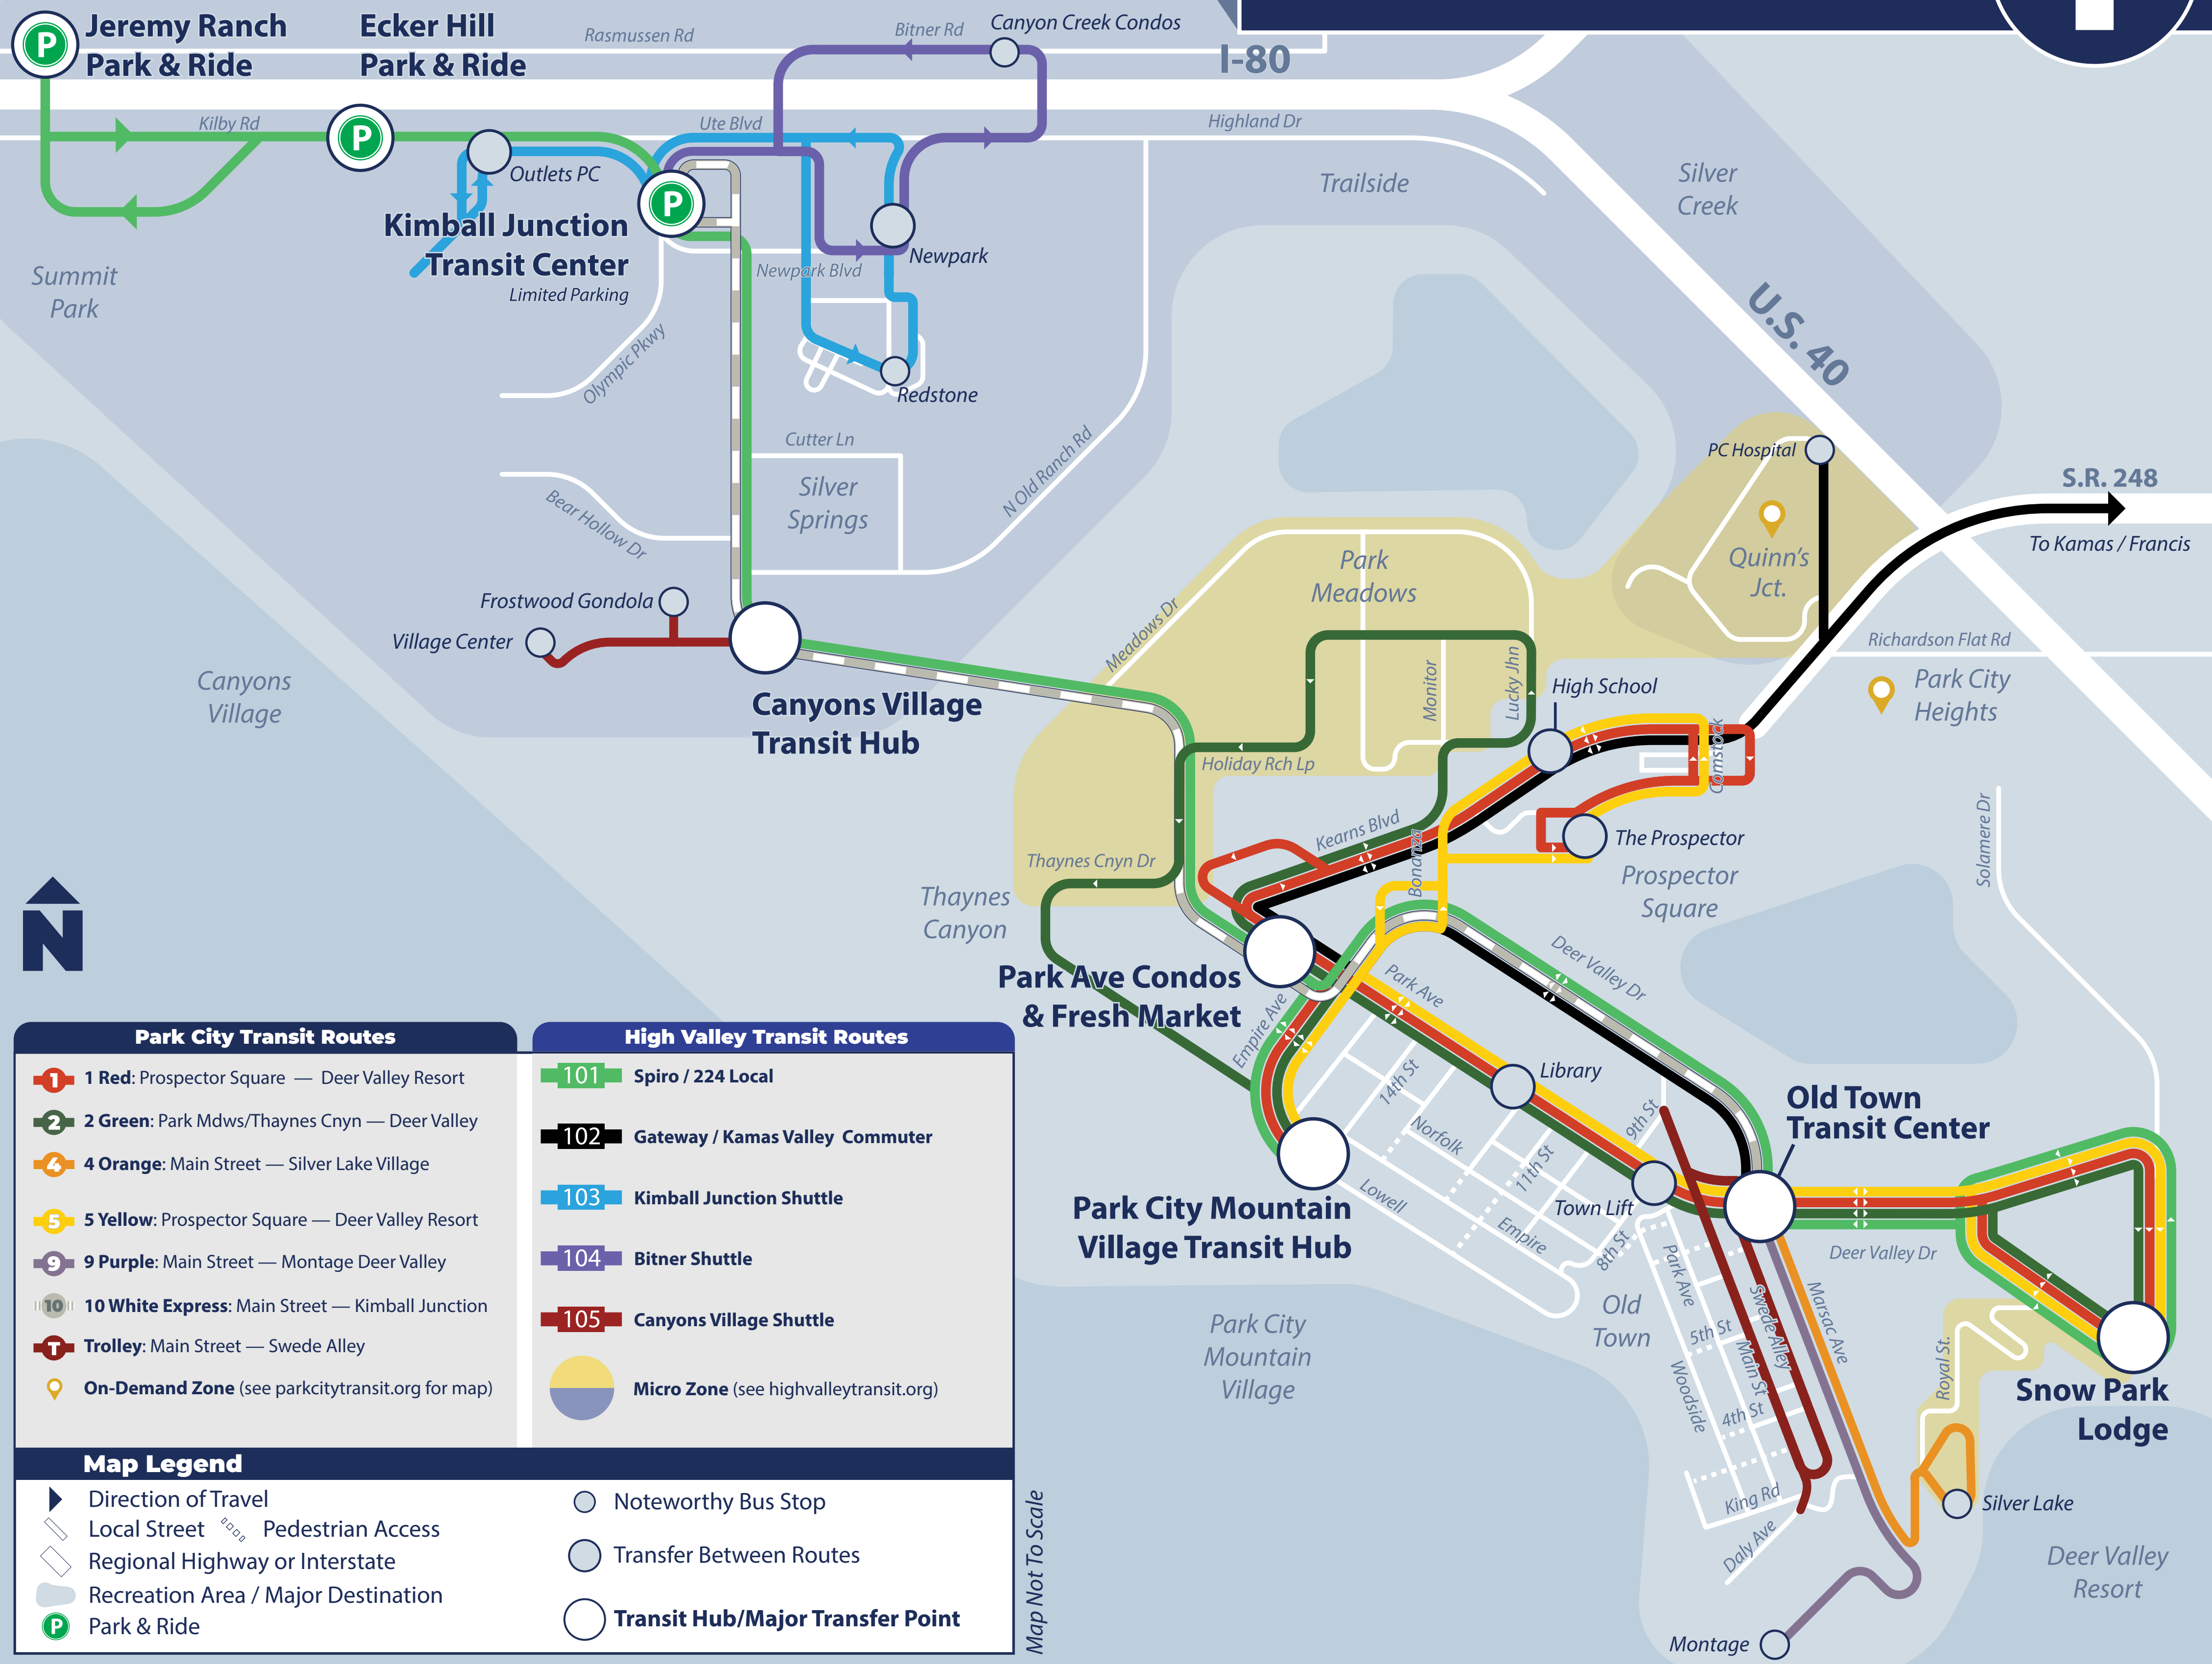

# Regional Transit Map

Park City Transit Routes	
	<b>1 Red:</b> Prospector Square — Deer Valley Resort
	<b>2 Green:</b> Park Mdws/Thaynes Cnyn — Deer Valley
	<b>4 Orange:</b> Main Street — Silver Lake Village
	<b>5 Yellow:</b> Prospector Square — Deer Valley Resort
	<b>9 Purple:</b> Main Street — Montage Deer Valley
	<b>10 White Express:</b> Main Street — Kimball Junction
	<b>Trolley:</b> Main Street — Swede Alley
	<b>On-Demand Zone</b> (see parkcitytransit.org for map)

High Valley Transit Routes	
	<b>101</b> Spiro / 224 Local
	<b>102</b> Gateway / Kamas Valley Commuter
	<b>103</b> Kimball Junction Shuttle
	<b>104</b> Bitner Shuttle
	<b>105</b> Canyons Village Shuttle
	<b>Micro Zone</b> (see highvalleytransit.org)

Map Legend	
	Direction of Travel
	Local Street
	Regional Highway or Interstate
	Recreation Area / Major Destination
	Park & Ride
	Noteworthy Bus Stop
	Transfer Between Routes
	Transit Hub/Major Transfer Point

Map Not To Scale