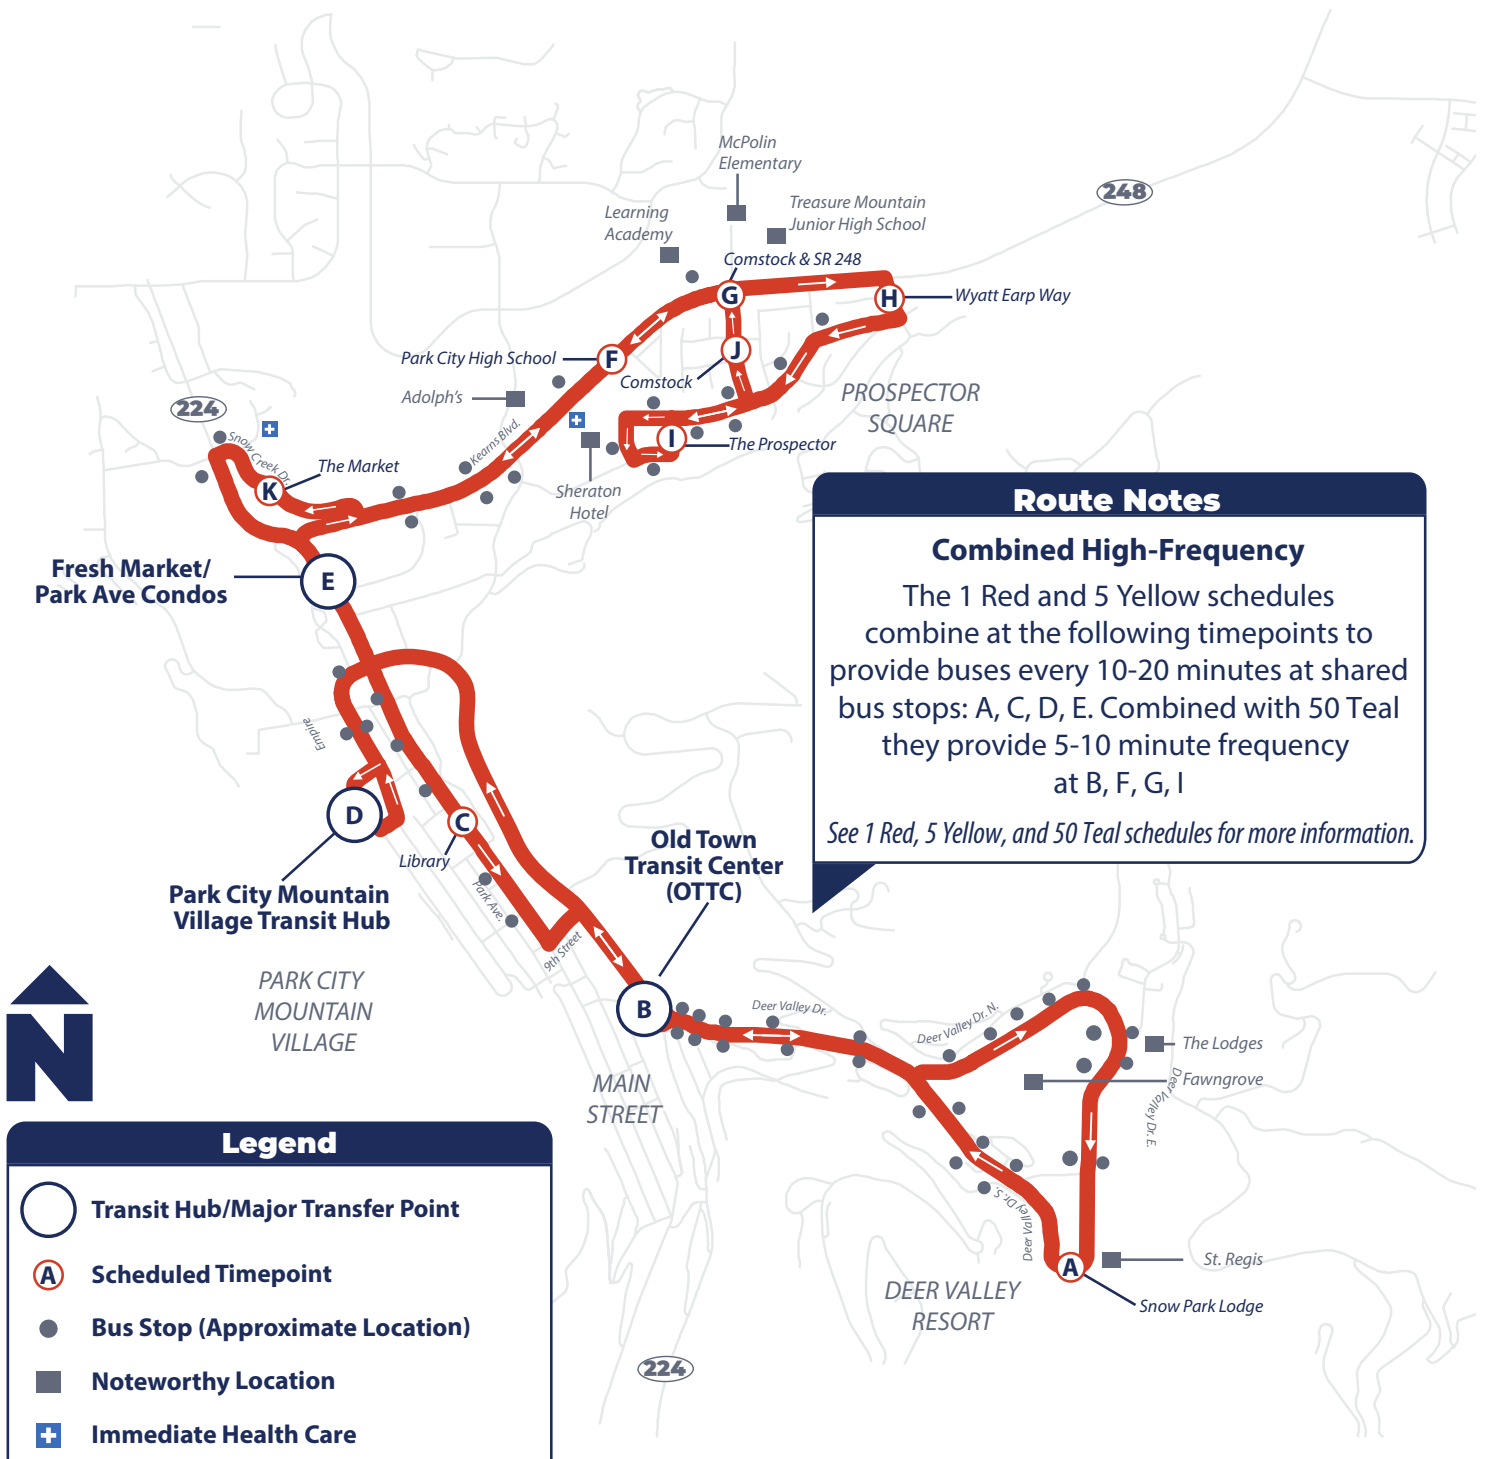

Hours: 6:50 AM—11:20 PM
From Old Town Transit Center