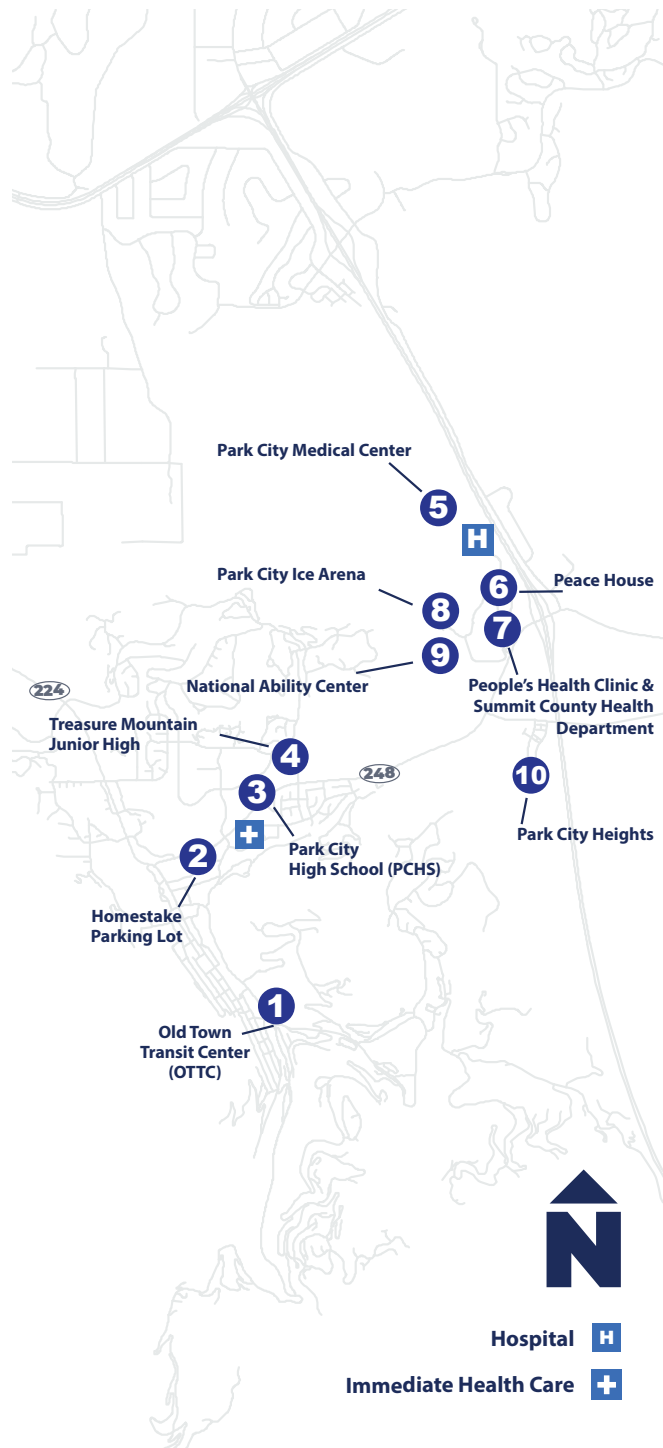

Park City Transit On-Demand

How Does On-Demand Work?

Passengers can request a ride via phone by dialing **(435) 640-7819**

Once a ride request is received, a Park City Transit vehicle will arrive no more than 15 minutes after the specified pick-up time.*

Rides are completed on a time and space available basis, so wait times may vary slightly.

*To guarantee pickup within 15 minutes of your specified time, request your ride at least one hour in advance.

On-Demand Zones:

To/From Hospital or Health Clinic

From/to the following stops:

1 3 4 5 6 7 8 9 10

Hours: 7:00 AM-11:00 PM daily

To/From N.A.C. or Ice Arena

From/to the following stops:

1 3 4 5 6 7 8 9 10

Hours: 7:00 AM-11:00 PM daily

To/From Park City Heights

From/to the following stops:

1 3 4 5 6 7 8 9 10

Hours: 7:00 AM-11:00 PM daily

Homestake / Fresh Market

From/to the following stops:

1 2

Hours: 10:00 AM-11:00 PM daily

Passengers may only be picked up and dropped off at stops within the SAME ZONE, except for stops within the Quinn's Junction area.