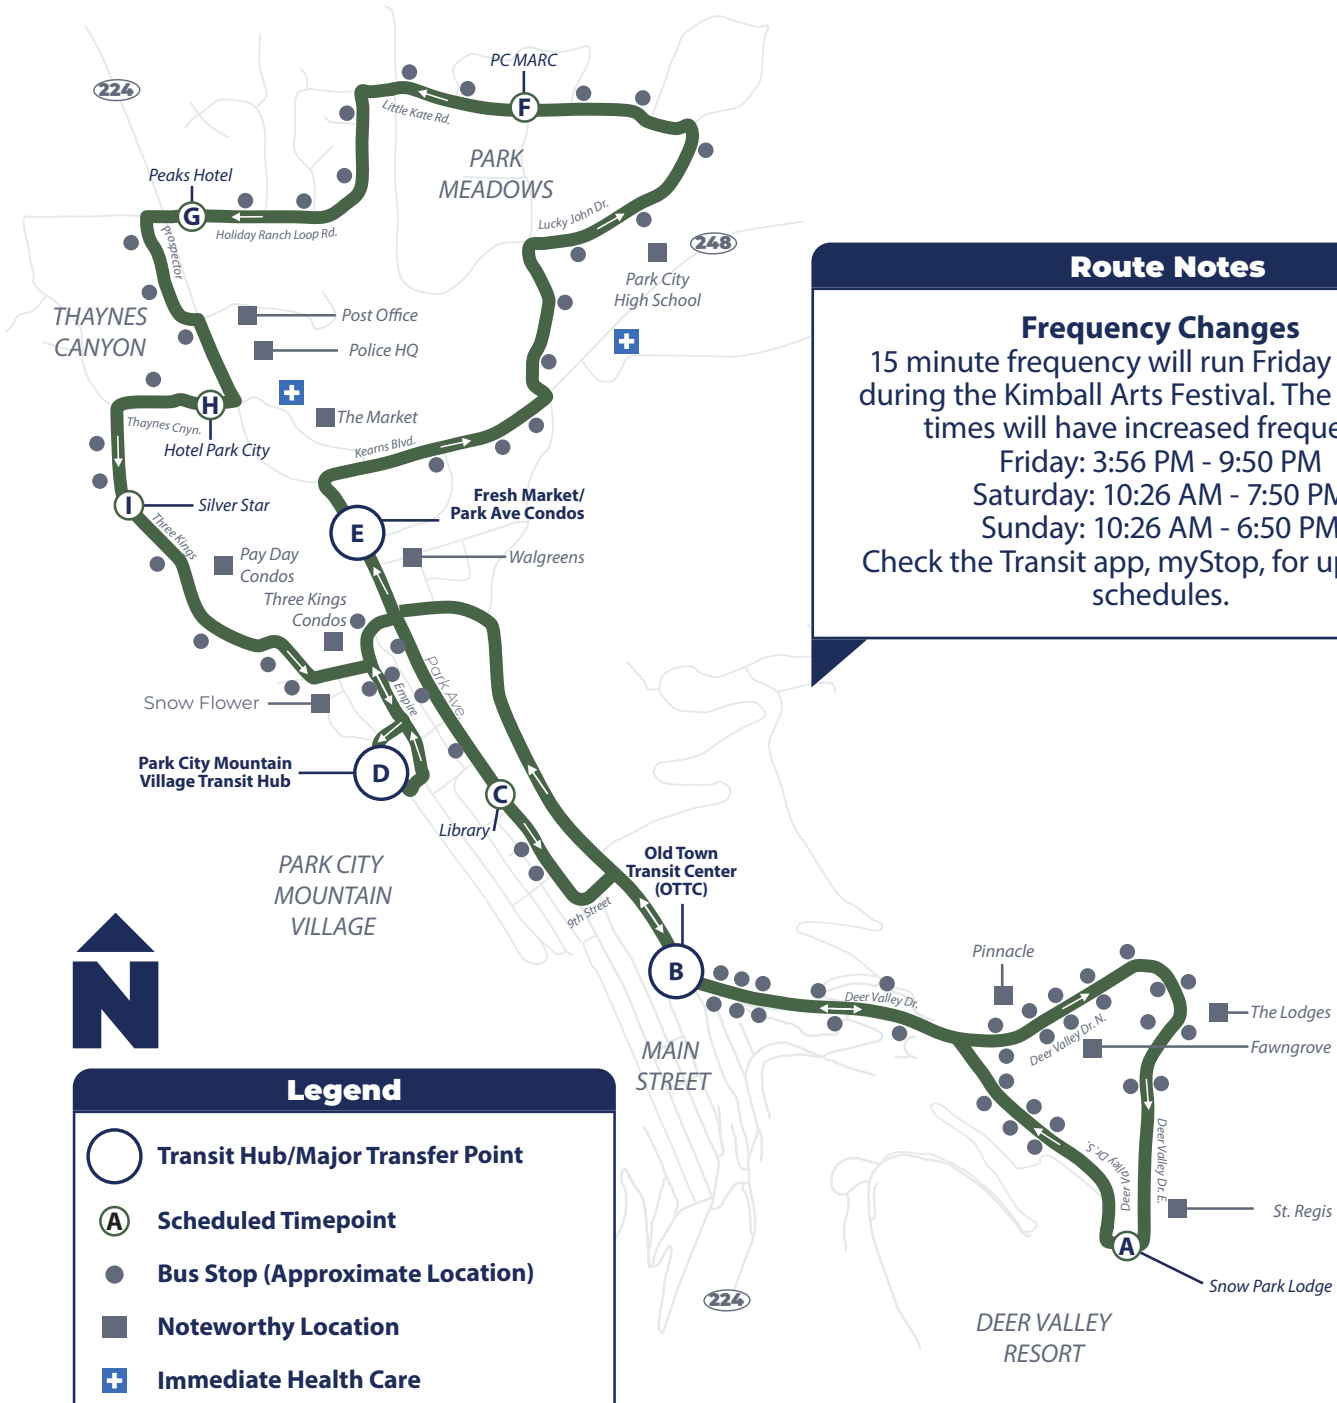

Hours: 6:30 AM—11:00 PM

From Old Town Transit Center

Route Notes

Frequency Changes

15 minute frequency will run Friday - Sunday during the Kimball Arts Festival. The following times will have increased frequency:

To Main St.		
D	C	A
Montage (Depart)	Empire Club	Main St. (OTTC)
6:25 AM	6:28 AM	6:35 AM
6:55 AM	6:58 AM	7:05 AM
7:25 AM	7:28 AM	7:35 AM
7:55 AM	7:58 AM	8:05 AM
8:25 AM	8:28 AM	8:35 AM
8:55 AM	8:58 AM	9:05 AM
9:25 AM	9:28 AM	9:35 AM
9:55 AM	9:58 AM	10:05 AM
10:25 AM	10:28 AM	10:35 AM
10:55 AM	10:58 AM	11:05 AM
11:25 AM	11:28 AM	11:35 AM
11:55 AM	11:58 AM	12:05 PM
12:25 PM	12:28 PM	12:35 PM
12:55 PM	12:58 PM	1:05 PM
1:25 PM	1:28 PM	1:35 PM
1:55 PM	1:58 PM	2:05 PM
2:25 PM	2:28 PM	2:35 PM
2:55 PM	2:58 PM	3:05 PM
3:25 PM	3:28 PM	3:35 PM
3:55 PM	3:58 PM	4:05 PM
4:25 PM	4:28 PM	4:35 PM
4:55 PM	4:58 PM	5:05 PM
5:25 PM	5:28 PM	5:35 PM
5:55 PM	5:58 PM	6:05 PM
6:25 PM	6:28 PM	6:35 PM
11:06 PM	11:09 PM	11:16 PM

Hours: 6:40 AM—11:10 PM

From Old Town Transit Center

Main Street — High School

Buses Every 5-10 Minutes

Legend

-  Transit Hub/Major Transfer Point
-  Bus Stop (Approximate Location)
-  Noteworthy Location
-  Immediate Health Care

Hours: 7:00 AM-11:00 PM daily

Homestake / Fresh Market

From/to the following stops:

1 2

Hours: 10:00 AM-11:00 PM daily

Passengers may only be picked up and dropped off at stops within the SAME ZONE, except for stops within the Quinn's Junction area.