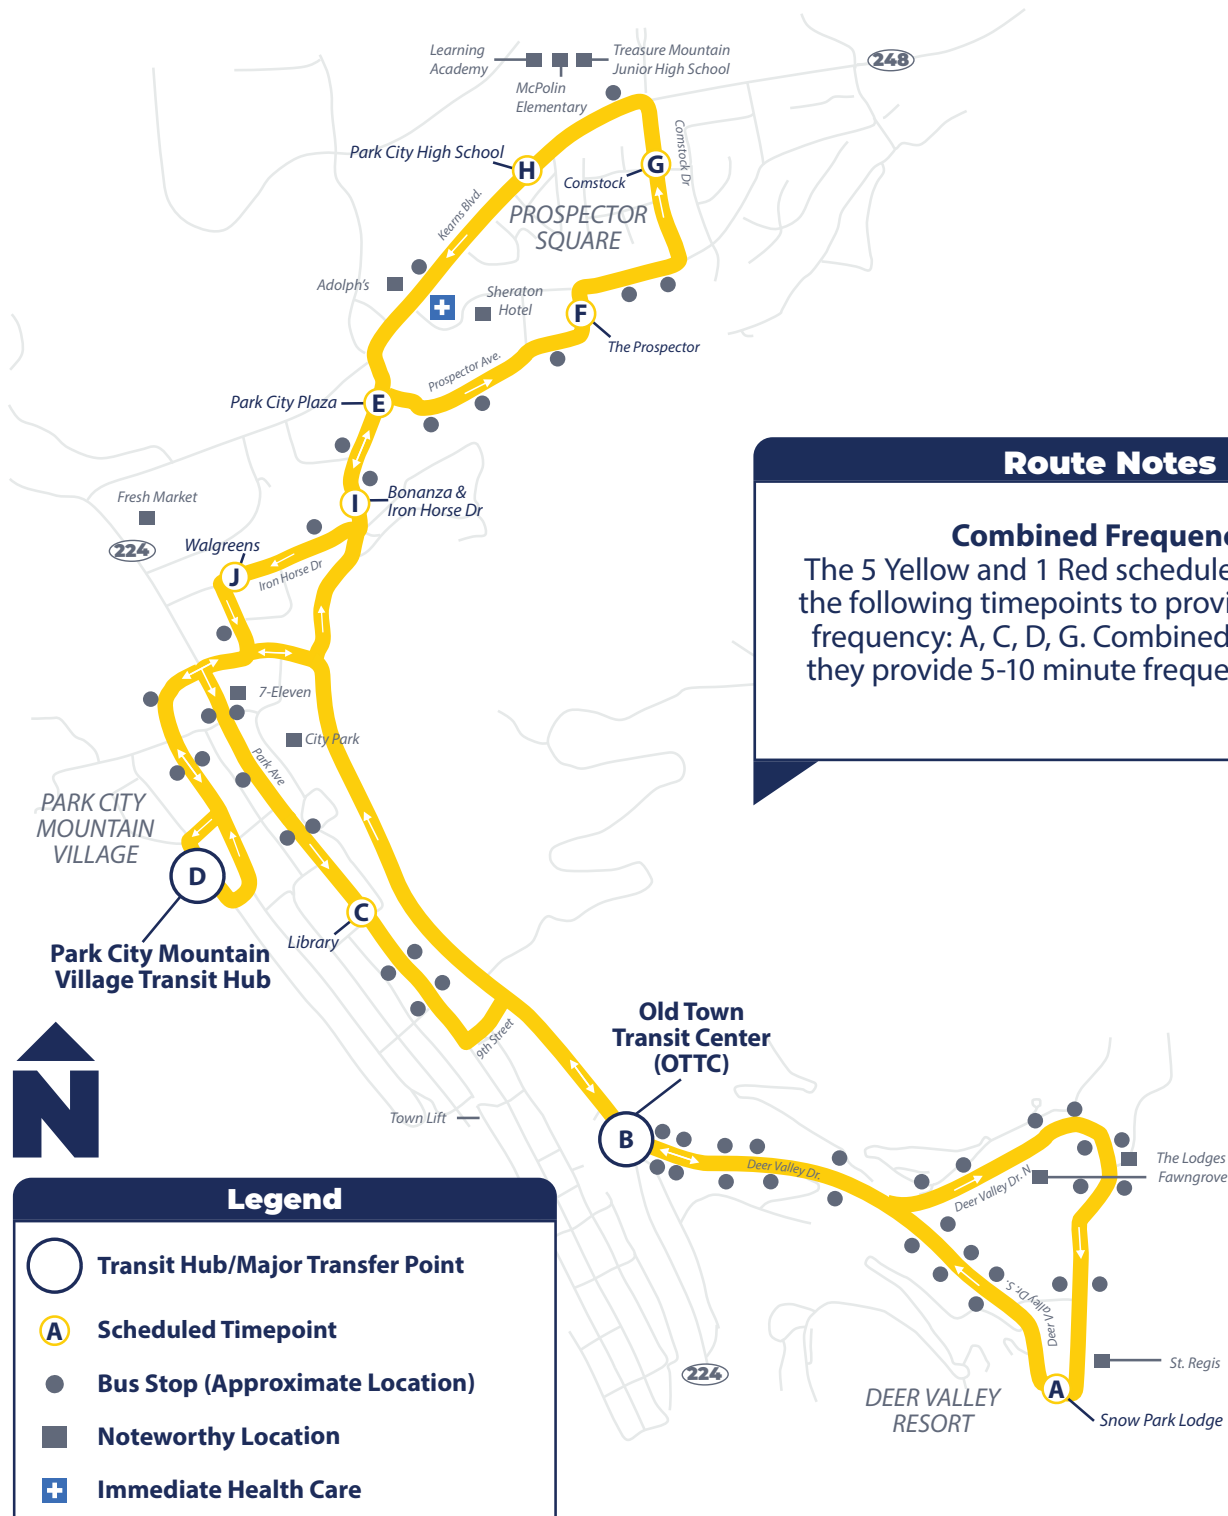

Hours: 6:40 AM—11:10 PM

From Old Town Transit Center

Route Notes

Combined Frequency

The 5 Yellow and 1 Red schedules combine at the following timepoints to provide 15-minute frequency: A, C, D, G. Combined with 50 Teal they provide 5-10 minute frequency at: B, F, H