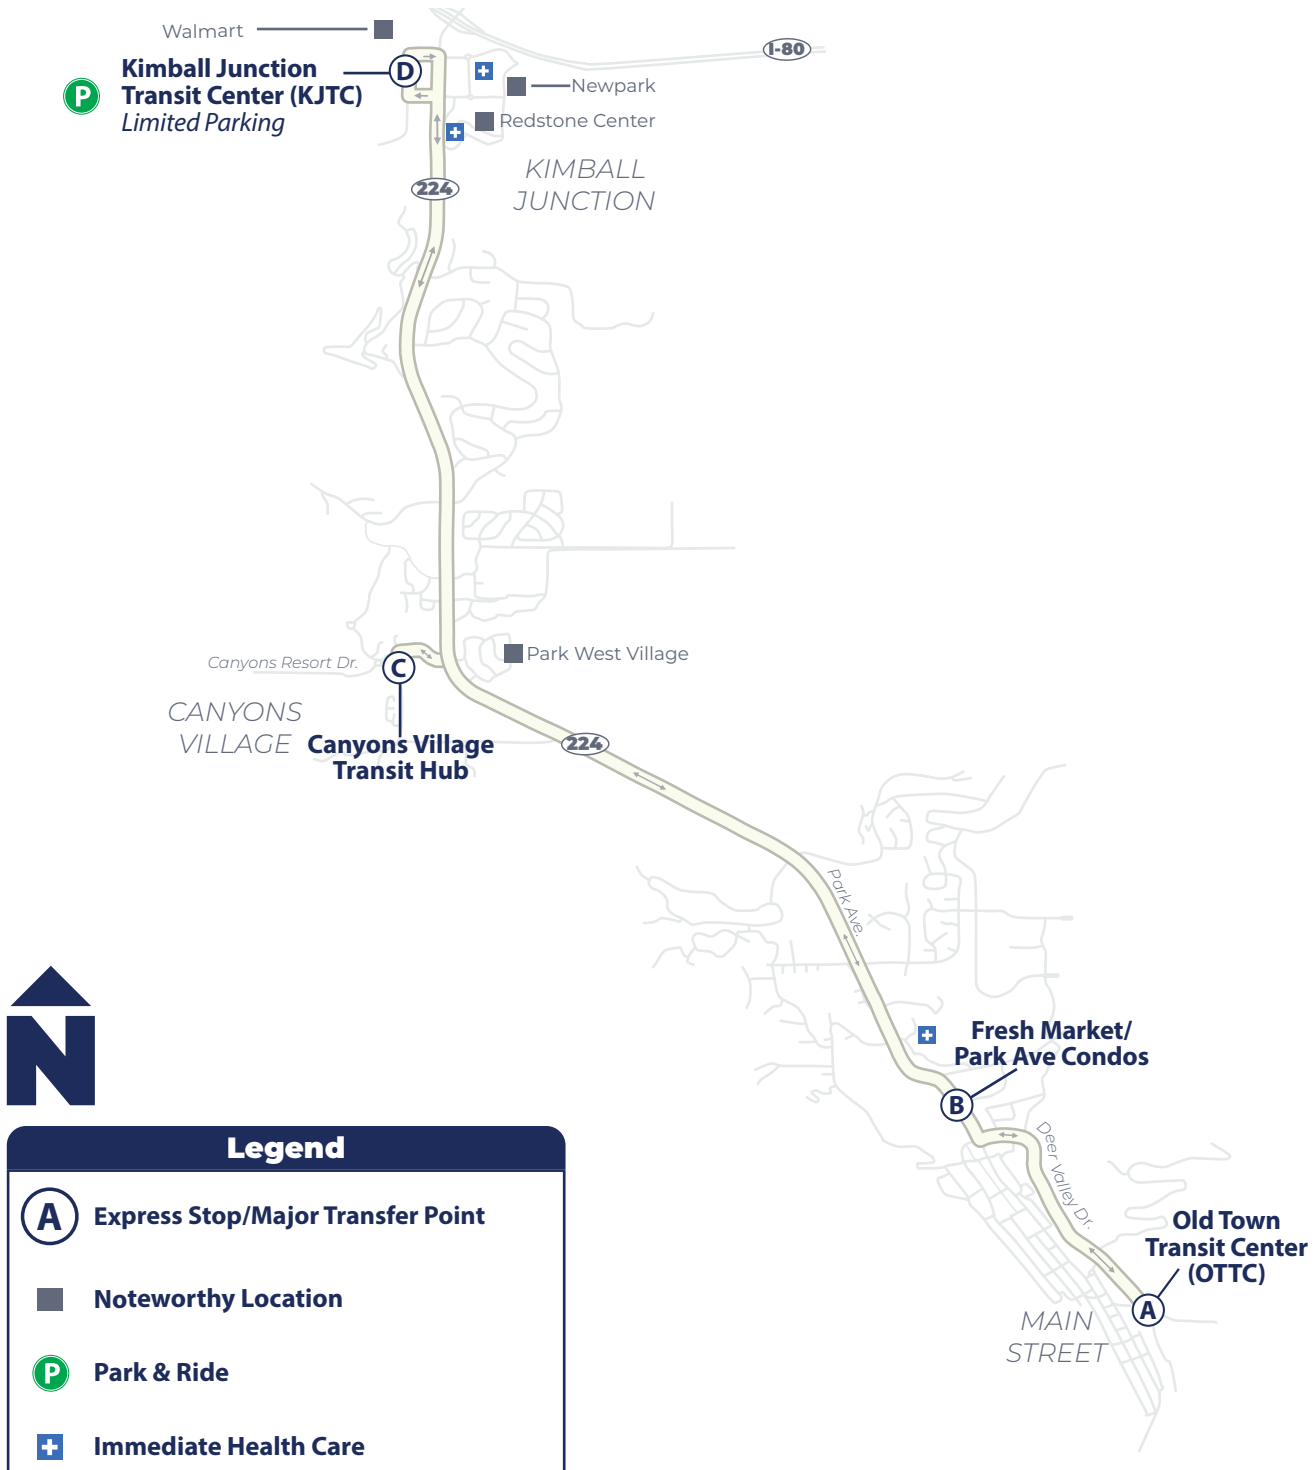

Hours: 6:40 AM—11:10 PM

From Old Town Transit Center