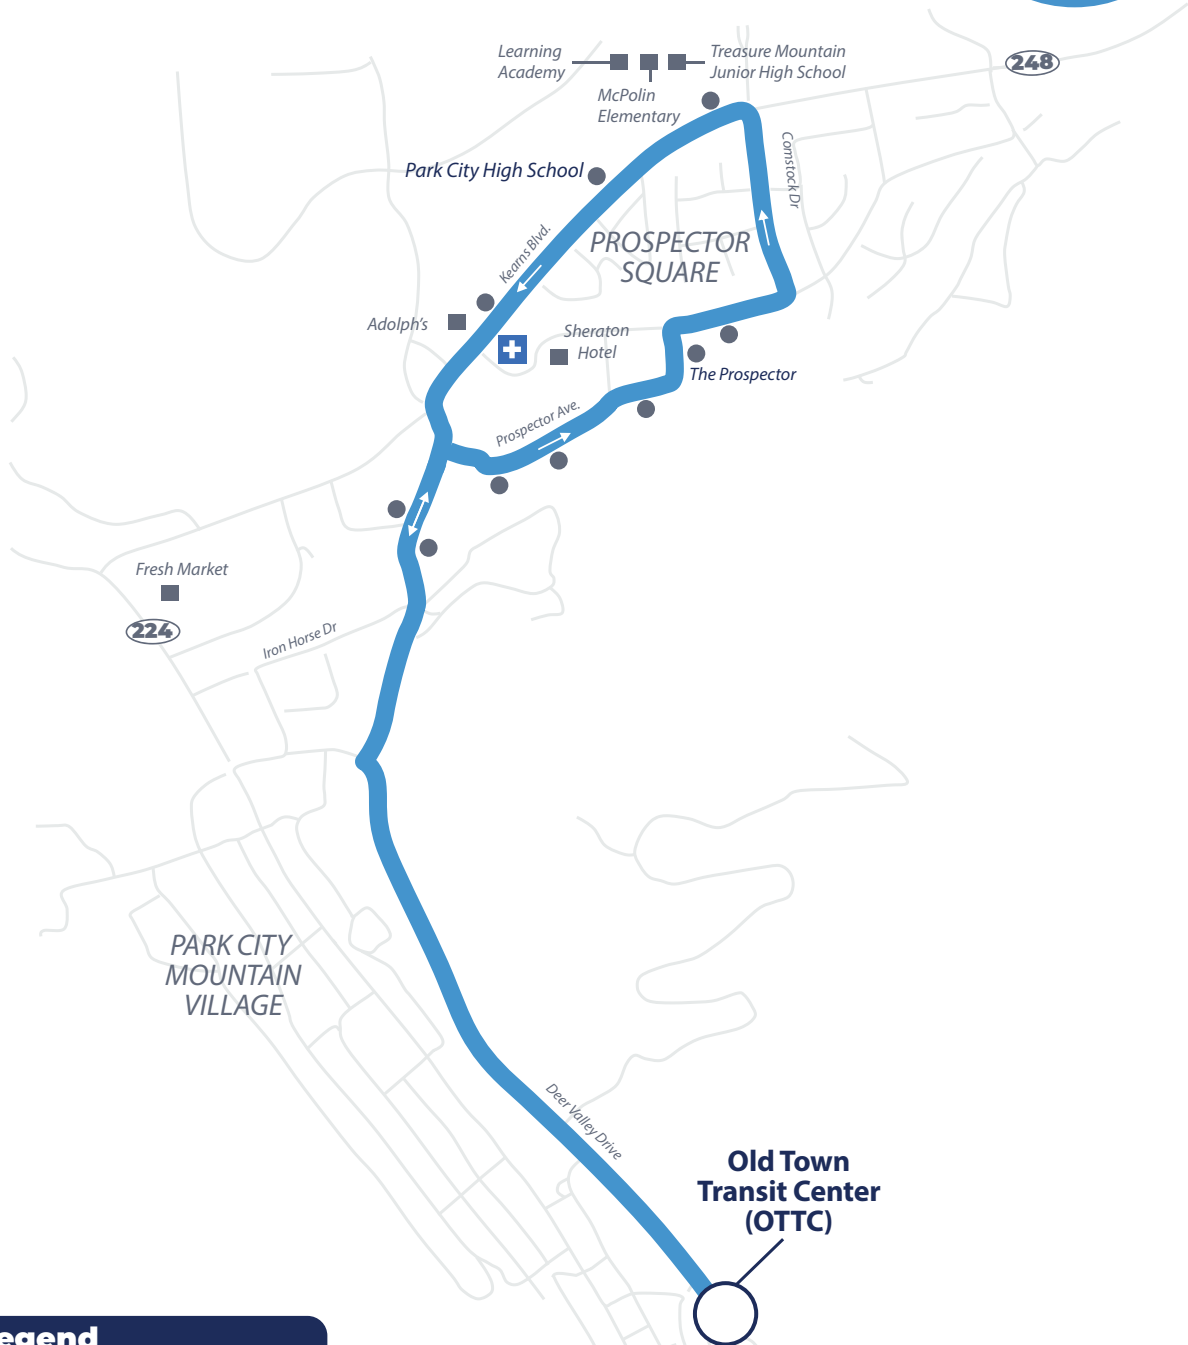

Hours: 6:40 AM—11:10 PM

From Old Town Transit Center

Main Street — High School

Buses Every 5-10 Minutes

Legend

-  Transit Hub/Major Transfer Point
-  Bus Stop (Approximate Location)
-  Noteworthy Location
-  Immediate Health Care