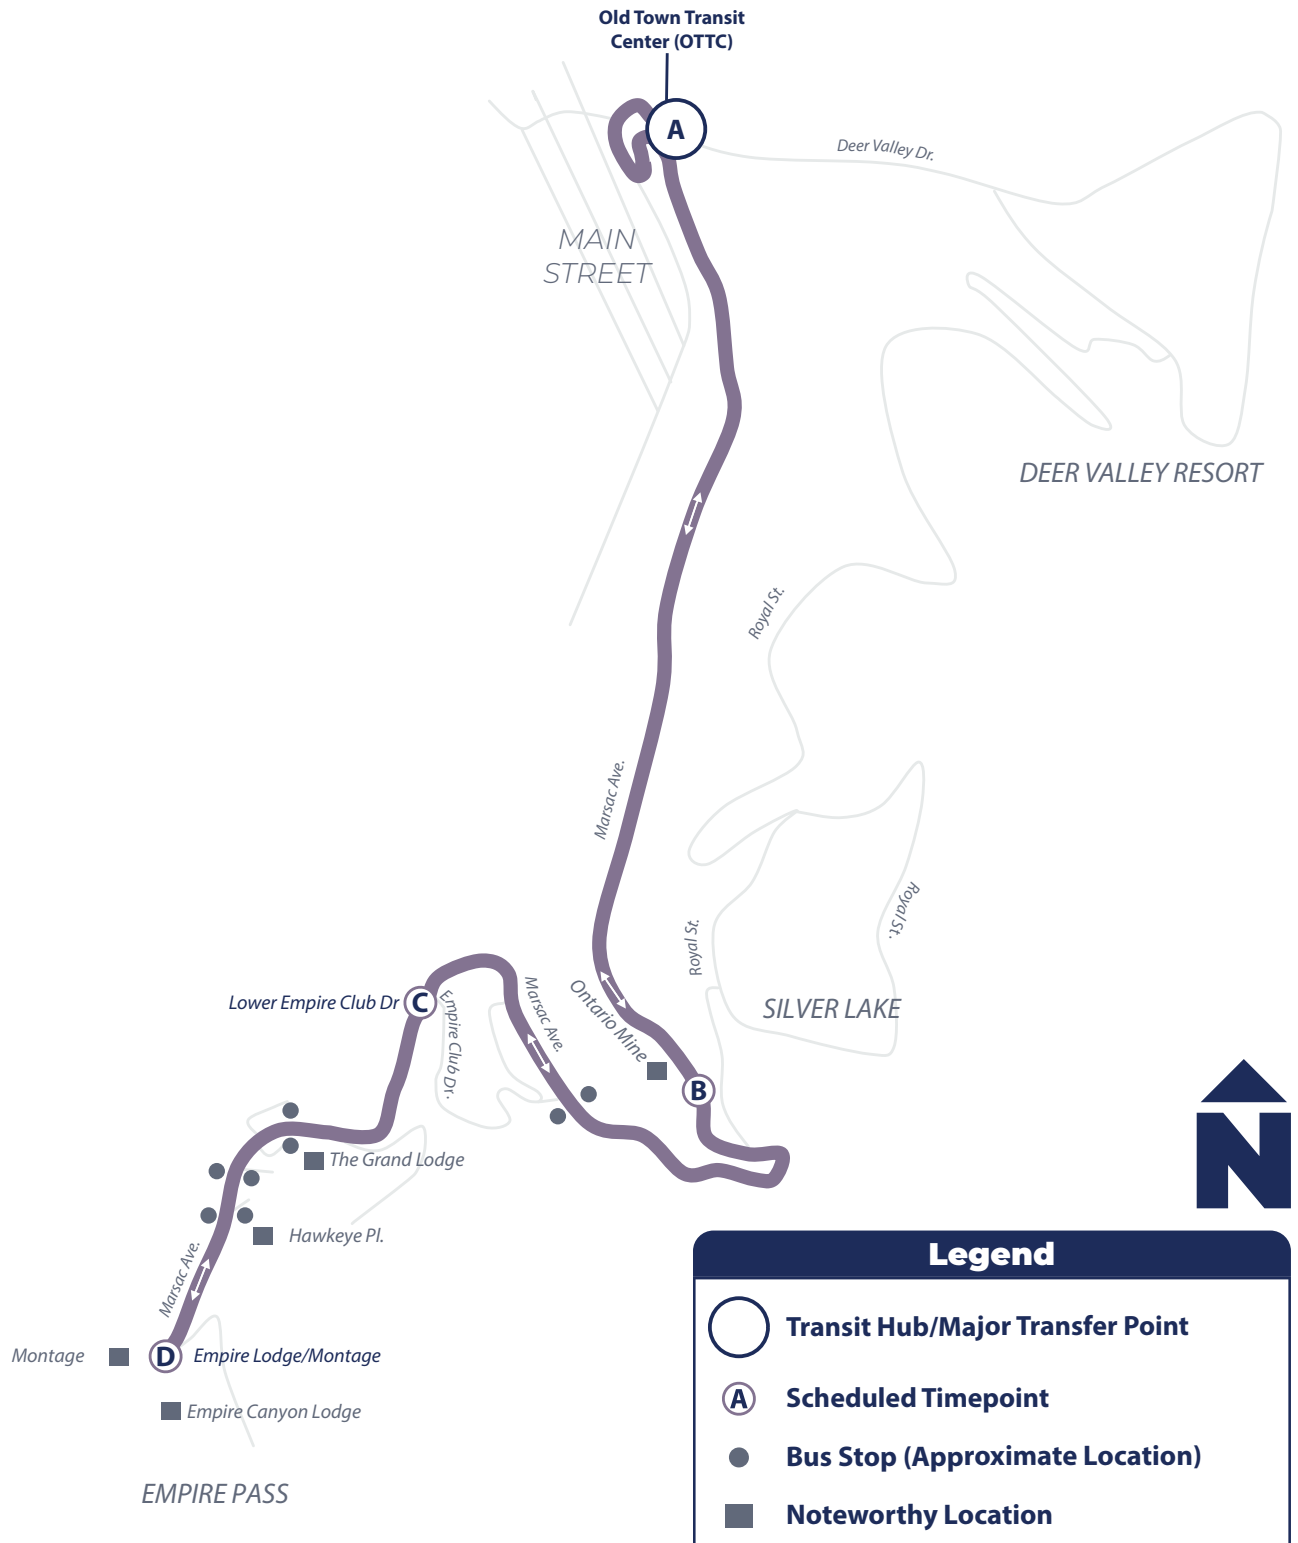

Hours: 6:14 AM - 10:55 PM

From Old Town Transit Center