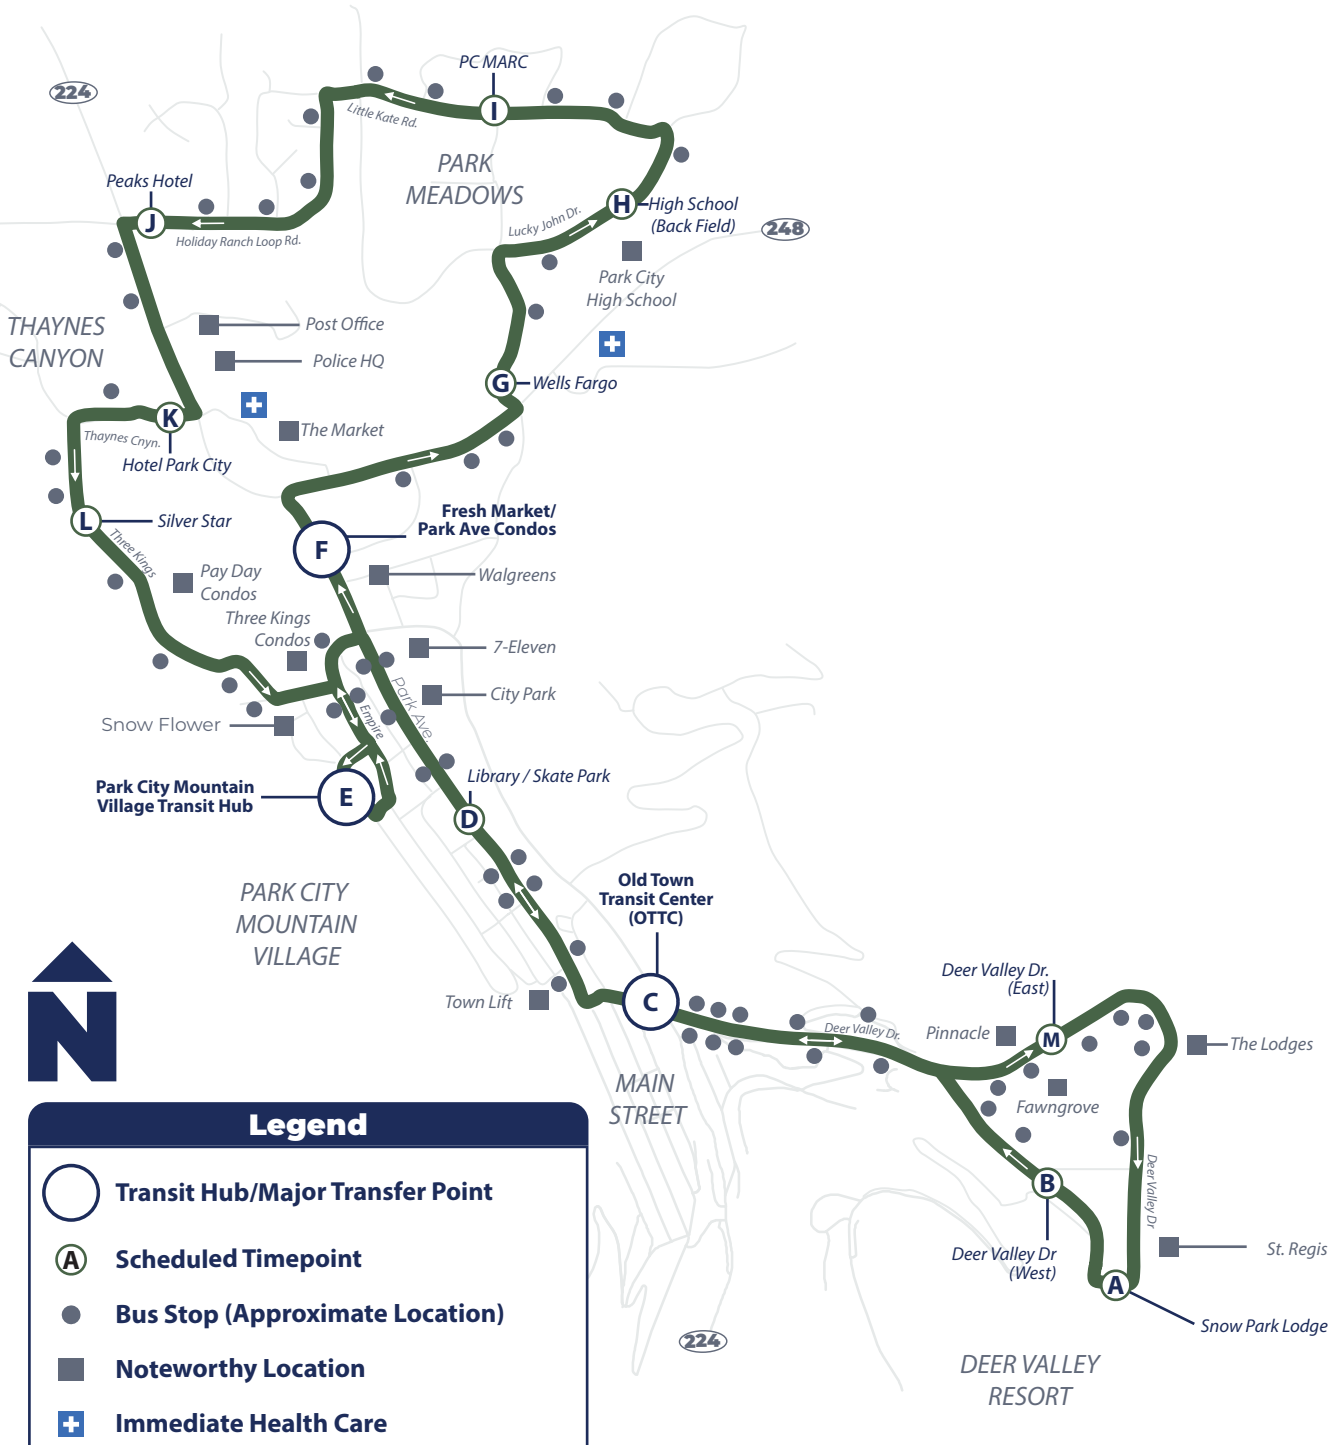

Hours: 6:30 AM-11:00 PM
 From Old Town Transit Center (OTTC)
 Seven days a week

Park Meadows/Thaynes Canyon — Deer Valley Resort
 Every 30 Minutes

Hours: 6:30 AM-11:00 PM
 From Old Town Transit Center (OTTC)
Seven days a week.