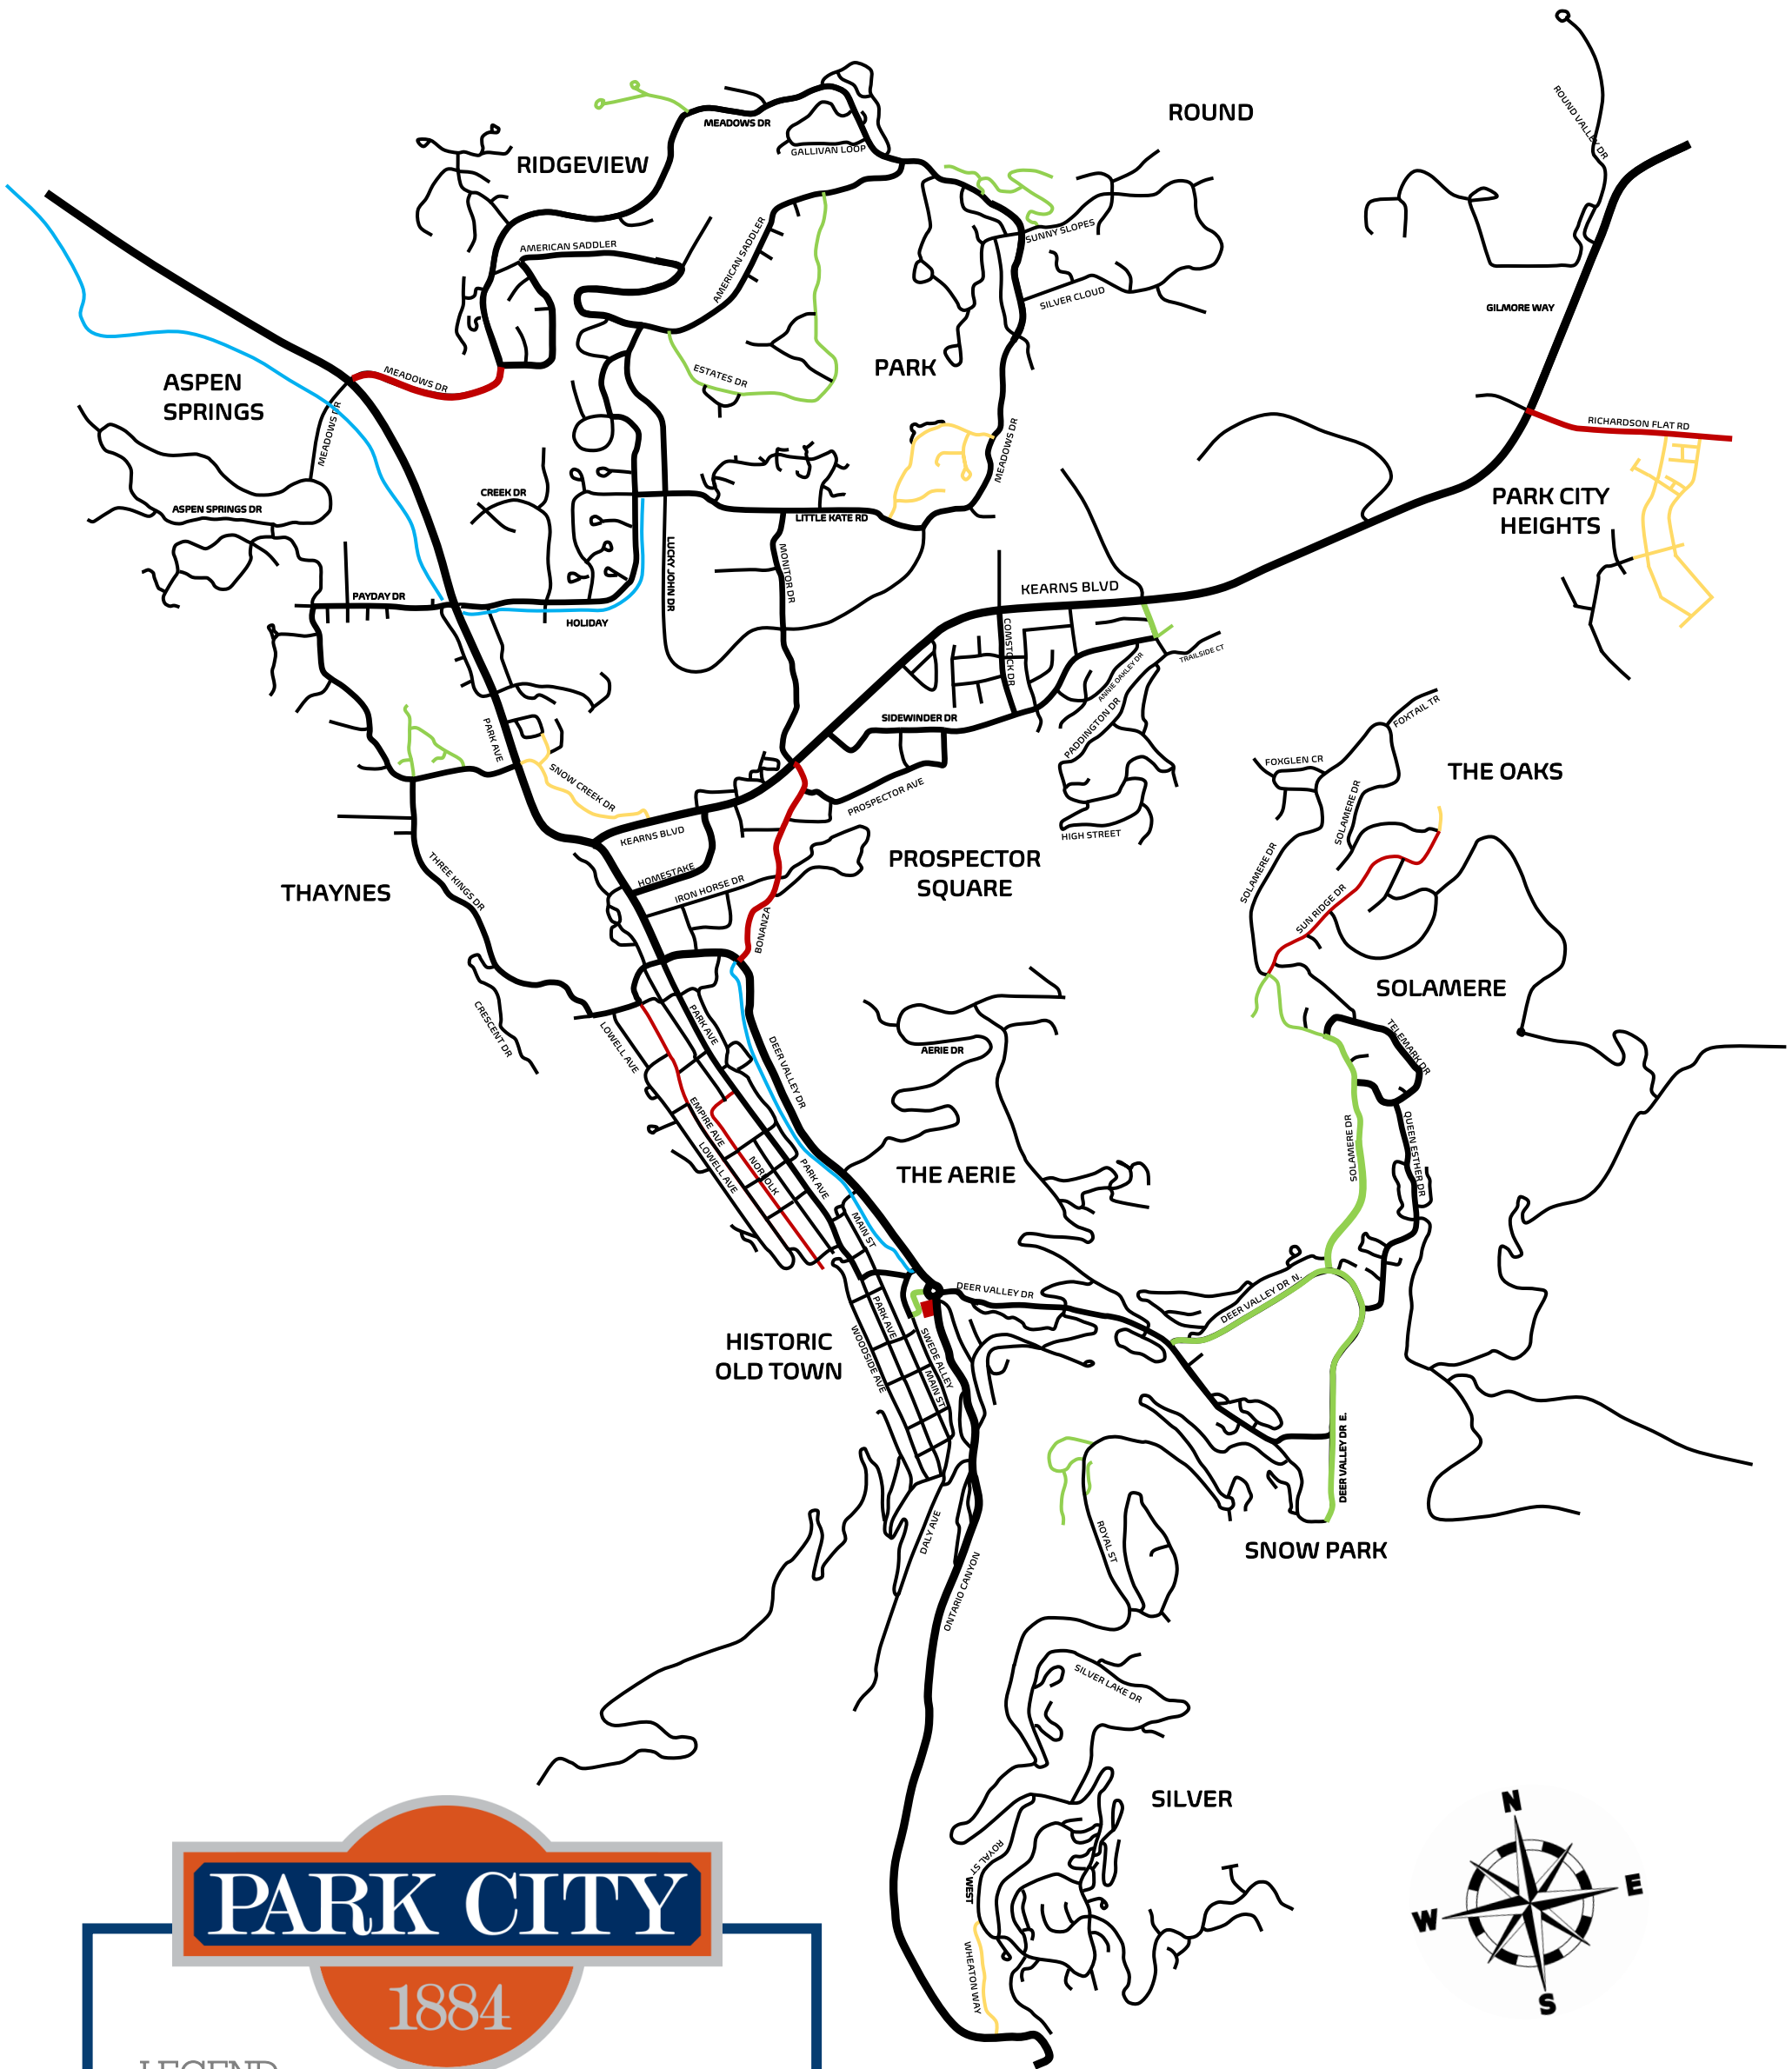

2022 PAVEMENT MANAGEMENT PROGRAM

LEGEND

- TYPE II SLURRY SEAL
- ROTO-MILL & PAVEMENT
- CRACK SEAL
- SEAL COAT BIKE PATHS