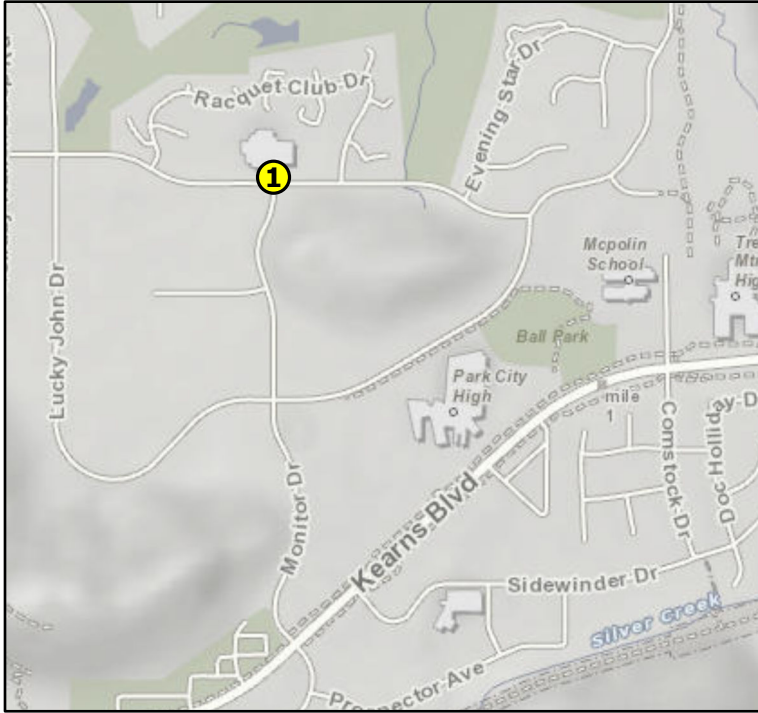

# Electric Vehicle (EV) Charging Stations

Number	Parking Lot
1	PC MARC
2	PC Ice Arena
3	City Park
4	Mawhinney
5	Library
6	Flag Pole
7	Bob Wells Plaza
8	City Hall South
9	China Bridge
10	Brew Pub

EV\_Stations