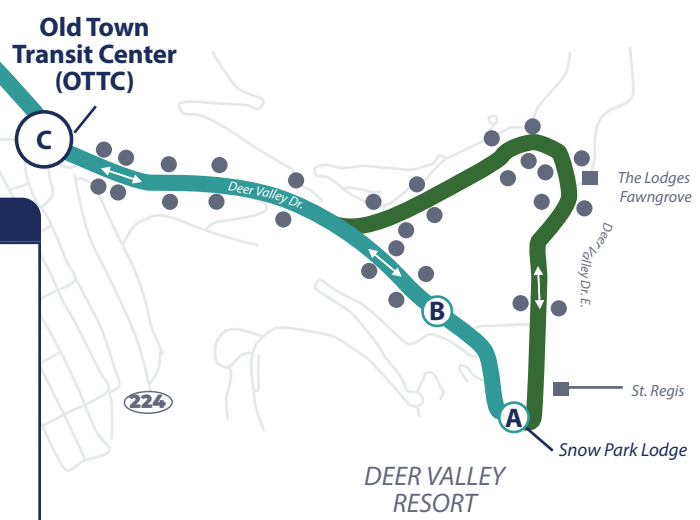

Hours: 6:53 AM—5:23 PM
 From Old Town Transit Center (OTTC)
Seven days a week. Schedule effective starting 12/5/21

**Prospector Square—
 Deer Valley Express**
 Every 30 Minutes

Route Notes

Special Routing
 50 Teal Express buses traveling to Deer Valley Resort continue past Snow Park Lodge as 2 Green buses.

See 50 Teal Express and 2 Green schedules for more information.

Legend

- Transit Hub/Major Transfer Point
- Scheduled Timepoint
- Bus Stop (Approximate Location)
- Noteworthy Location
- Immediate Health Care

Hours: 6:53 AM—5:23 PM
 From Old Town Transit Center (OTTC)
 Seven days a week. Schedule effective starting 12/5/21

**Prospector Square—
 Deer Valley Express**
 Every 30 Minutes

To Prospector Square

A	B	C	D	E	F
Deer Valley Resort (Depart)	Deer Valley Dr. (West)	Main St. (OTTC)	Bonanza & Iron Horse Dr	Prospector Ave	The Prospector
---	---	---	6:26 AM	6:27 AM	6:29 AM
6:47 AM	6:48 AM	6:53 AM	6:56 AM	6:57 AM	6:59 AM
7:17 AM	7:18 AM	7:23 AM	7:26 AM	7:27 AM	7:29 AM
7:47 AM	7:48 AM	7:53 AM	7:56 AM	7:57 AM	7:59 AM
8:17 AM	8:18 AM	8:23 AM	8:26 AM	8:27 AM	8:29 AM
8:47 AM	8:48 AM	8:53 AM	8:56 AM	8:57 AM	8:59 AM
9:17 AM	9:18 AM	9:23 AM	9:26 AM	9:27 AM	9:29 AM
9:47 AM	9:48 AM	9:53 AM	9:56 AM	9:57 AM	9:59 AM
10:17 AM	10:18 AM	10:23 AM	10:26 AM	10:27 AM	10:29 AM
10:47 AM	10:48 AM	10:53 AM	10:56 AM	10:57 AM	10:59 AM
11:17 AM	11:18 AM	11:23 AM	11:26 AM	11:27 AM	11:29 AM
11:47 AM	11:48 AM	11:53 AM	11:56 AM	11:57 AM	11:59 AM
12:17 PM	12:18 PM	12:23 PM	12:26 PM	12:27 PM	12:29 PM
12:47 PM	12:48 PM	12:53 PM	12:56 PM	12:57 PM	12:59 PM
1:17 PM	1:18 PM	1:23 PM	1:26 PM	1:27 PM	1:29 PM
1:47 PM	1:48 PM	1:53 PM	1:56 PM	1:57 PM	1:59 PM
2:17 PM	2:18 PM	2:23 PM	2:26 PM	2:27 PM	2:29 PM
2:47 PM	2:48 PM	2:53 PM	2:56 PM	2:57 PM	2:59 PM
3:17 PM	3:18 PM	3:23 PM	3:26 PM	3:27 PM	3:29 PM
3:47 PM	3:48 PM	3:53 PM	3:56 PM	3:57 PM	3:59 PM
4:17 PM	4:18 PM	4:23 PM	4:26 PM	4:27 PM	4:29 PM
4:47 PM	4:48 PM	4:53 PM	4:56 PM	4:57 PM	4:59 PM
5:17 PM	5:18 PM	5:23 PM	5:26 PM	5:27 PM	5:29 PM