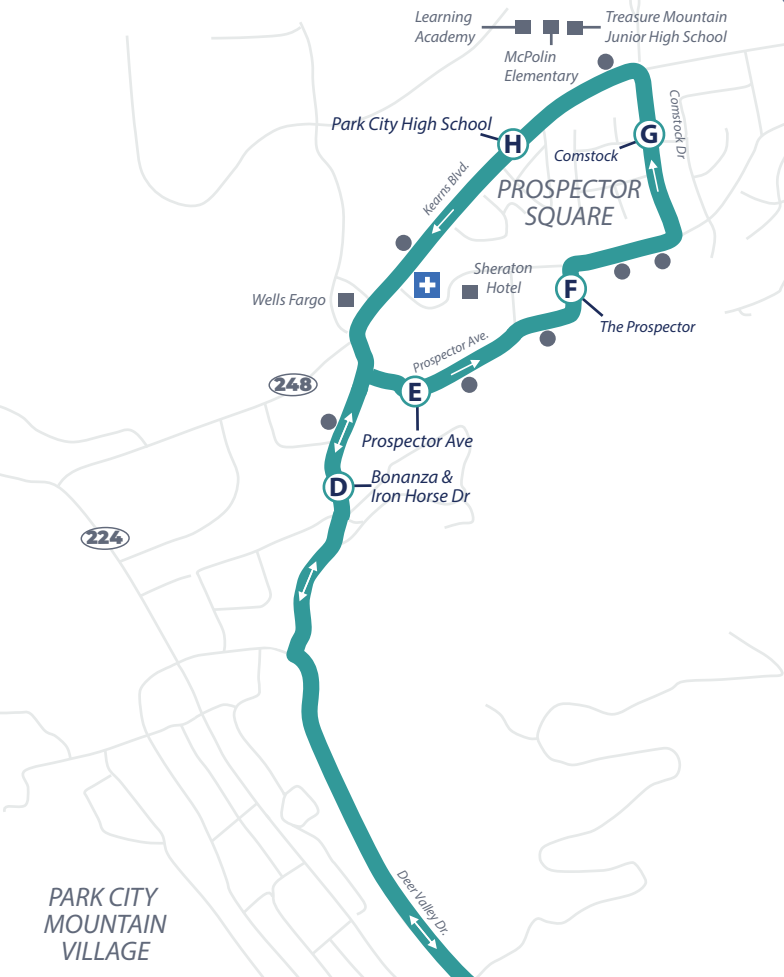

Hours: 6:53 AM—5:23 PM
 From Old Town Transit Center (OTTC)
Seven days a week. Schedule effective starting 12/5/21

**Prospector Square—
 Deer Valley Express**
 Every 30 Minutes

Route Notes

Special Routing
 50 Teal Express buses traveling to Deer Valley Resort continue past Snow Park Lodge as 2 Green buses.

See 50 Teal Express and 2 Green schedules for more information.

Legend

- Transit Hub/Major Transfer Point
- Scheduled Timepoint
- Bus Stop (Approximate Location)
- Noteworthy Location
- Immediate Health Care

Hours: 6:53 AM—5:23 PM
 From Old Town Transit Center (OTTC)
 Seven days a week. Schedule effective starting 12/5/21

**Prospector Square—
 Deer Valley Express**
 Every 30 Minutes

To Prospector Square

A	B	C	D	E	F
Deer Valley Resort (Depart)	Deer Valley Dr. (West)	Main St. (OTTC)	Bonanza & Iron Horse Dr	Prospector Ave	The Prospector
---	---	---	6:26 AM	6:27 AM	6:29 AM
6:47 AM	6:48 AM	6:53 AM	6:56 AM	6:57 AM	6:59 AM
7:17 AM	7:18 AM	7:23 AM	7:26 AM	7:27 AM	7:29 AM
7:47 AM	7:48 AM	7:53 AM	7:56 AM	7:57 AM	7:59 AM
8:17 AM	8:18 AM	8:23 AM	8:26 AM	8:27 AM	8:29 AM
8:47 AM	8:48 AM	8:53 AM	8:56 AM	8:57 AM	8:59 AM
9:17 AM	9:18 AM	9:23 AM	9:26 AM	9:27 AM	9:29 AM
9:47 AM	9:48 AM	9:53 AM	9:56 AM	9:57 AM	9:59 AM
10:17 AM	10:18 AM	10:23 AM	10:26 AM	10:27 AM	10:29 AM
10:47 AM	10:48 AM	10:53 AM	10:56 AM	10:57 AM	10:59 AM
11:17 AM	11:18 AM	11:23 AM	11:26 AM	11:27 AM	11:29 AM
11:47 AM	11:48 AM	11:53 AM	11:56 AM	11:57 AM	11:59 AM
12:17 PM	12:18 PM	12:23 PM	12:26 PM	12:27 PM	12:29 PM
12:47 PM	12:48 PM	12:53 PM	12:56 PM	12:57 PM	12:59 PM
1:17 PM	1:18 PM	1:23 PM	1:26 PM	1:27 PM	1:29 PM
1:47 PM	1:48 PM	1:53 PM	1:56 PM	1:57 PM	1:59 PM
2:17 PM	2:18 PM	2:23 PM	2:26 PM	2:27 PM	2:29 PM
2:47 PM	2:48 PM	2:53 PM	2:56 PM	2:57 PM	2:59 PM
3:17 PM	3:18 PM	3:23 PM	3:26 PM	3:27 PM	3:29 PM
3:47 PM	3:48 PM	3:53 PM	3:56 PM	3:57 PM	3:59 PM
4:17 PM	4:18 PM	4:23 PM	4:26 PM	4:27 PM	4:29 PM
4:47 PM	4:48 PM	4:53 PM	4:56 PM	4:57 PM	4:59 PM
5:17 PM	5:18 PM	5:23 PM	5:26 PM	5:27 PM	5:29 PM