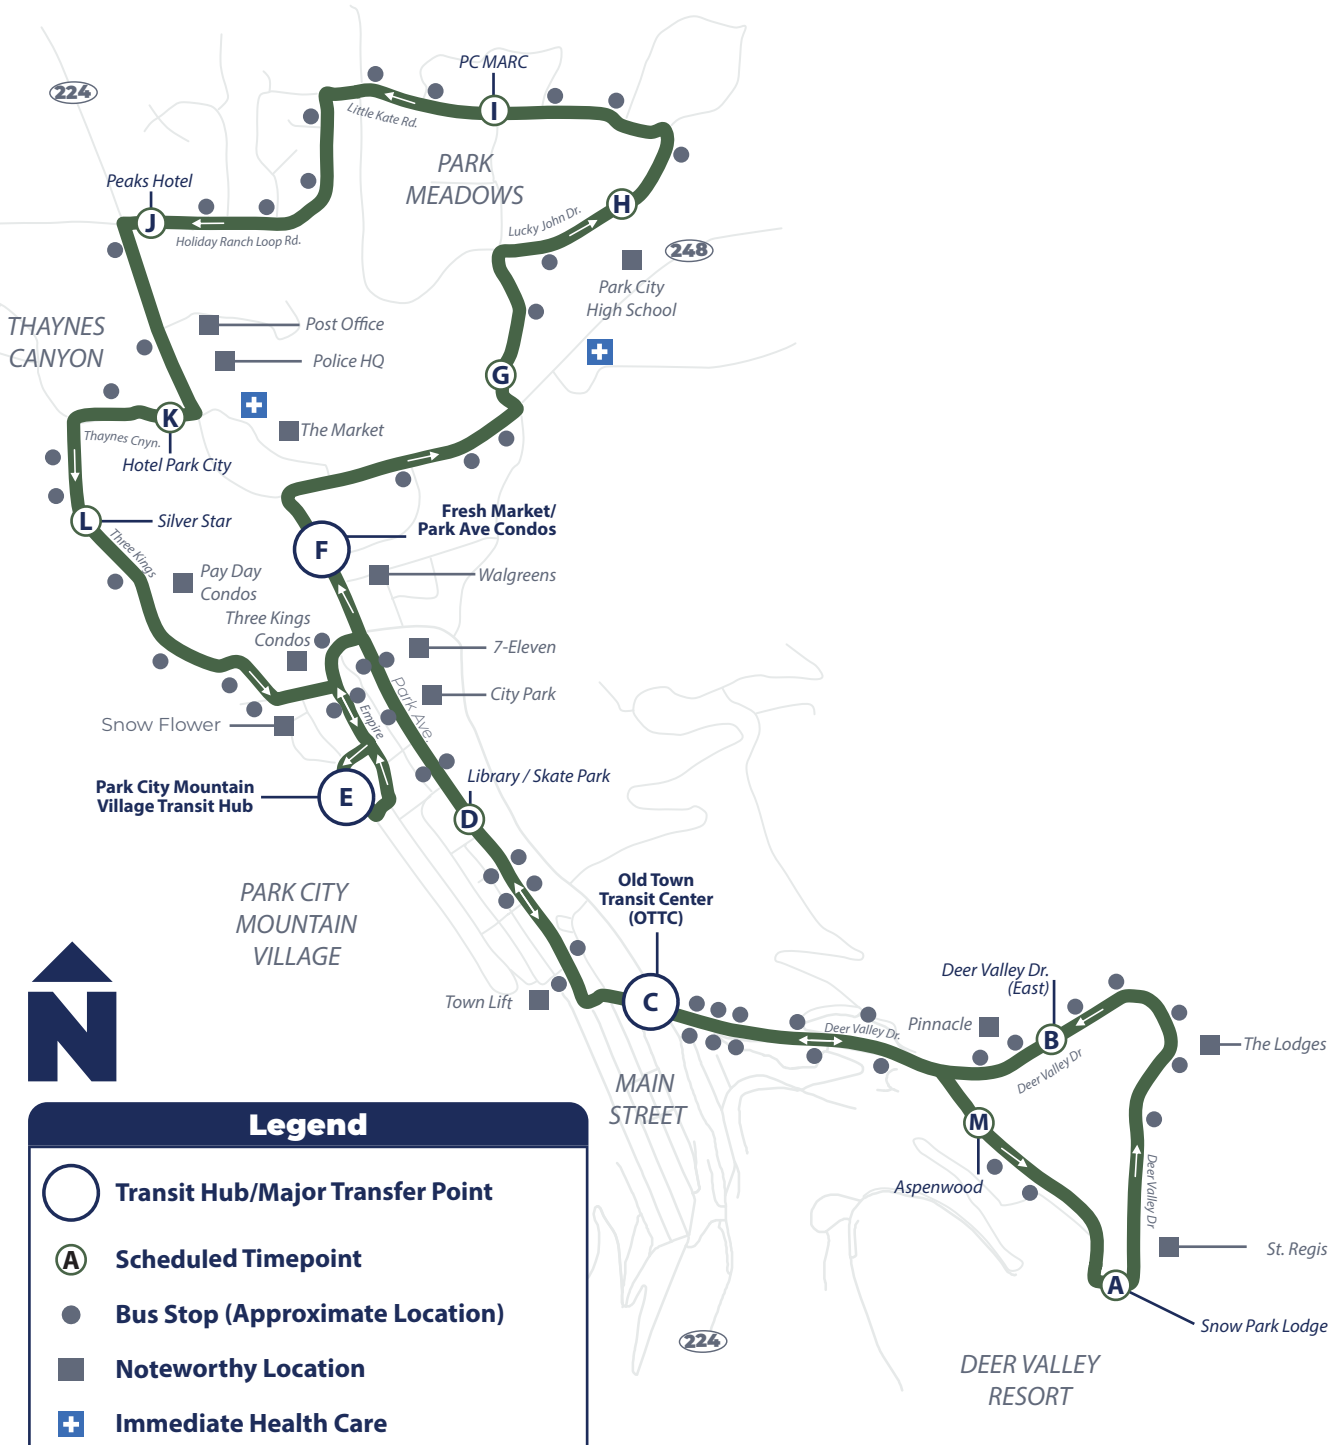

Hours: 7:00 AM—11:00 PM
 From Old Town Transit Center (OTTC)
Seven days a week

Park Meadows/Thaynes Canyon—Deer Valley Resort
 Every 30 Minutes

Hours: 7:00 AM—11:00 PM
 From Old Town Transit Center (OTTC)
Seven days a week