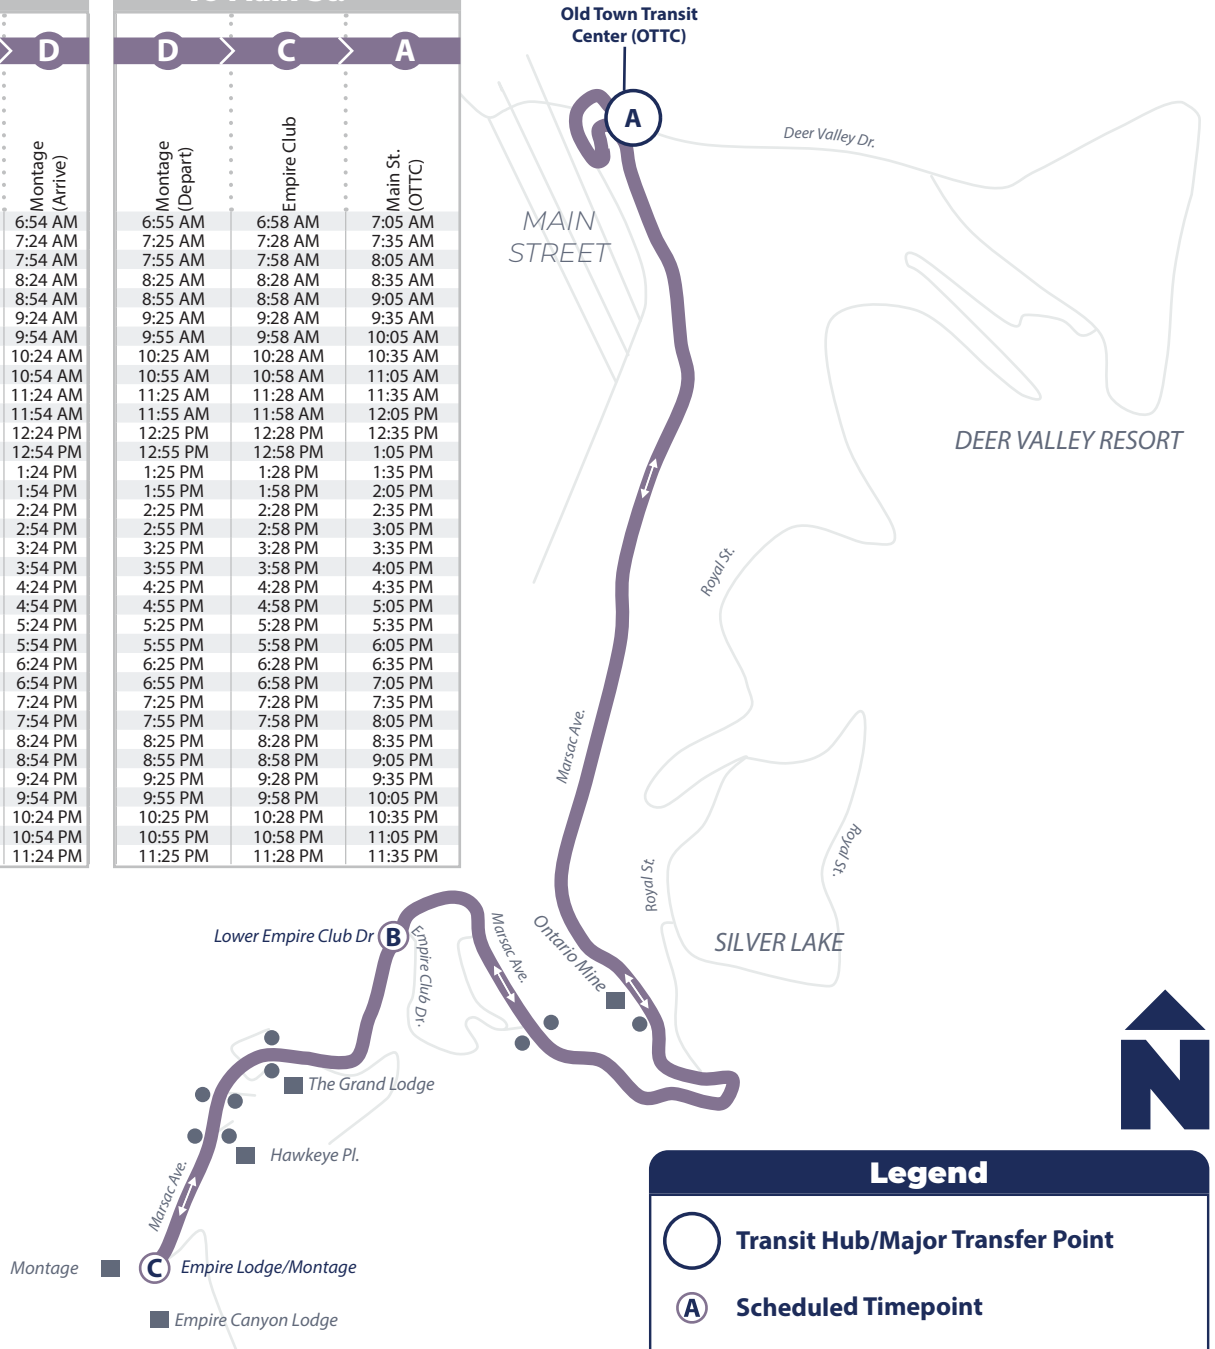

To Main St.		
D	C	A
Montage (Depart)	Empire Club	Main St. (OTTC)
6:55 AM	6:58 AM	7:05 AM
7:25 AM	7:28 AM	7:35 AM
7:55 AM	7:58 AM	8:05 AM
8:25 AM	8:28 AM	8:35 AM
8:55 AM	8:58 AM	9:05 AM
9:25 AM	9:28 AM	9:35 AM
9:55 AM	9:58 AM	10:05 AM
10:25 AM	10:28 AM	10:35 AM
10:55 AM	10:58 AM	11:05 AM
11:25 AM	11:28 AM	11:35 AM
11:55 AM	11:58 AM	12:05 PM
12:25 PM	12:28 PM	12:35 PM
12:55 PM	12:58 PM	1:05 PM
1:25 PM	1:28 PM	1:35 PM
1:55 PM	1:58 PM	2:05 PM
2:25 PM	2:28 PM	2:35 PM
2:55 PM	2:58 PM	3:05 PM
3:25 PM	3:28 PM	3:35 PM
3:55 PM	3:58 PM	4:05 PM
4:25 PM	4:28 PM	4:35 PM
4:55 PM	4:58 PM	5:05 PM
5:25 PM	5:28 PM	5:35 PM
5:55 PM	5:58 PM	6:05 PM
6:25 PM	6:28 PM	6:35 PM
6:55 PM	6:58 PM	7:05 PM
7:25 PM	7:28 PM	7:35 PM
7:55 PM	7:58 PM	8:05 PM
8:25 PM	8:28 PM	8:35 PM
8:55 PM	8:58 PM	9:05 PM
9:25 PM	9:28 PM	9:35 PM
9:55 PM	9:58 PM	10:05 PM
10:25 PM	10:28 PM	10:35 PM
10:55 PM	10:58 PM	11:05 PM
11:25 PM	11:28 PM	11:35 PM

Legend

- Transit Hub/Major Transfer Point
- Scheduled Timepoint
- Bus Stop (Approximate Location)
- Noteworthy Location