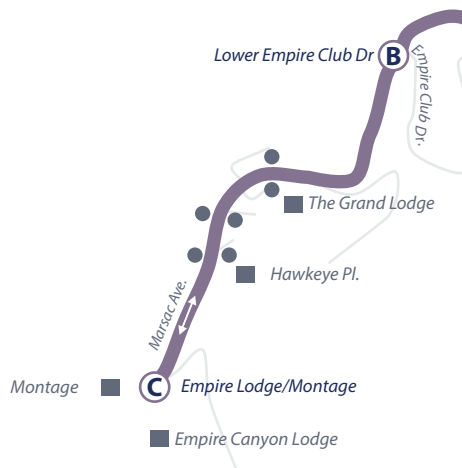

To Main St.		
D	C	A
Montage (Depart)	Empire Club	Main St. (OTTC)
6:55 AM	6:58 AM	7:05 AM
7:25 AM	7:28 AM	7:35 AM
7:55 AM	7:58 AM	8:05 AM
8:25 AM	8:28 AM	8:35 AM
8:55 AM	8:58 AM	9:05 AM
9:25 AM	9:28 AM	9:35 AM
9:55 AM	9:58 AM	10:05 AM
10:25 AM	10:28 AM	10:35 AM
10:55 AM	10:58 AM	11:05 AM
11:25 AM	11:28 AM	11:35 AM
11:55 AM	11:58 AM	12:05 PM
12:25 PM	12:28 PM	12:35 PM
12:55 PM	12:58 PM	1:05 PM
1:25 PM	1:28 PM	1:35 PM
1:55 PM	1:58 PM	2:05 PM
2:25 PM	2:28 PM	2:35 PM
2:55 PM	2:58 PM	3:05 PM
3:25 PM	3:28 PM	3:35 PM
3:55 PM	3:58 PM	4:05 PM
4:25 PM	4:28 PM	4:35 PM
4:55 PM	4:58 PM	5:05 PM
5:25 PM	5:28 PM	5:35 PM
5:55 PM	5:58 PM	6:05 PM
6:25 PM	6:28 PM	6:35 PM
6:55 PM	6:58 PM	7:05 PM
7:25 PM	7:28 PM	7:35 PM
7:55 PM	7:58 PM	8:05 PM
8:25 PM	8:28 PM	8:35 PM
8:55 PM	8:58 PM	9:05 PM
9:25 PM	9:28 PM	9:35 PM
9:55 PM	9:58 PM	10:05 PM
10:25 PM	10:28 PM	10:35 PM
10:55 PM	10:58 PM	11:05 PM
11:25 PM	11:28 PM	11:35 PM

Legend

- Transit Hub/Major Transfer Point
- Scheduled Timepoint
- Bus Stop (Approximate Location)
- Noteworthy Location