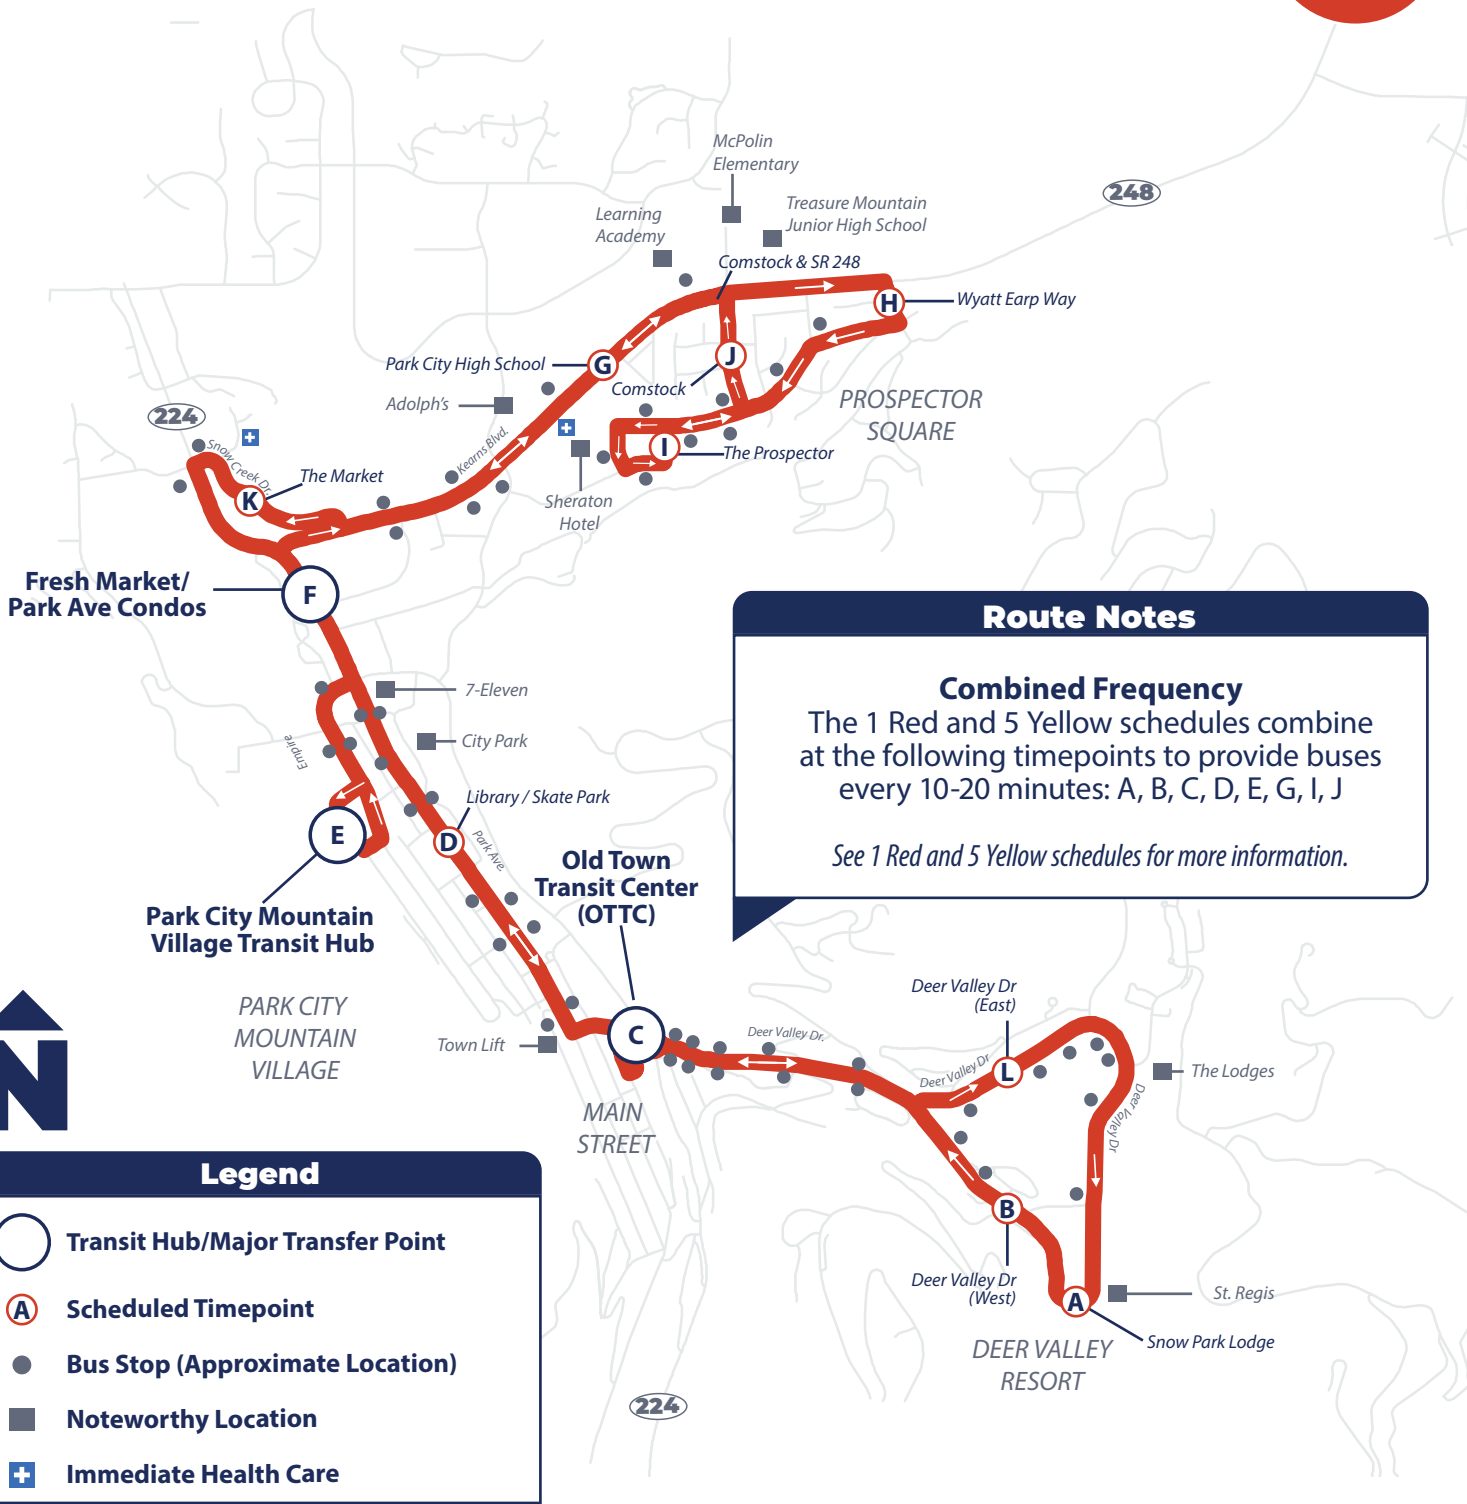

**Hours: 6:50 AM—11:20 PM**  
 From Old Town Transit Center (OTTC)  
*Seven days a week*

**Prospector Square—  
 Deer Valley Resort**  
 Every 30 Minutes

**Hours: 6:50 AM—11:20 PM**  
 From Old Town Transit Center (OTTC)  
*Seven days a week*