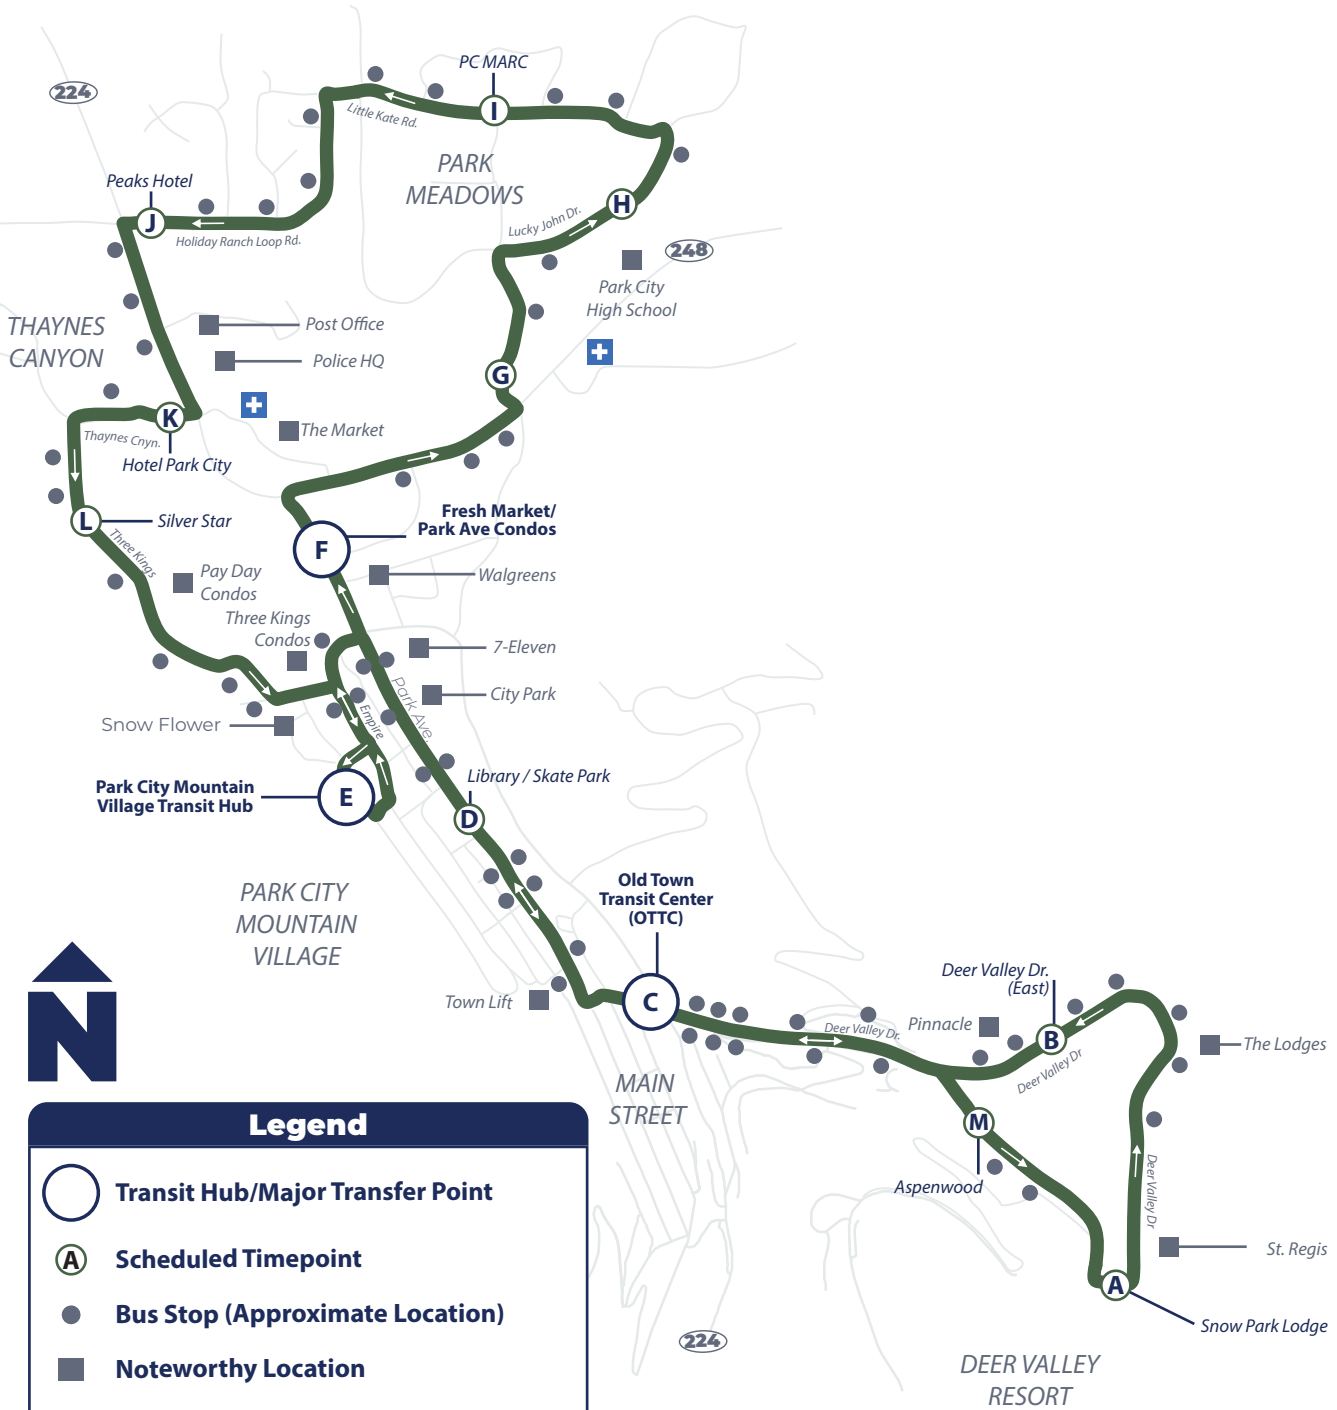

Hours: 7:00 AM—11:00 PM
 From Old Town Transit Center (OTTC)
Seven days a week

Park Meadows/Thaynes Canyon—Deer Valley Resort
 Every 30 Minutes

Legend

-  Transit Hub/Major Transfer Point
-  Scheduled Timepoint
-  Bus Stop (Approximate Location)
-  Noteworthy Location
-  Immediate Health Care

Legend

- Transit Hub/Major Transfer Point
- Scheduled Timepoint
- Bus Stop (Approximate Location)
- Noteworthy Location

Hours: 6:40 AM—11:10 PM
 From Old Town Transit Center (OTTC)
Seven days a week

**Prospector Square—
 Deer Valley Resort**
 Every 30 Minutes

Legend

- Transit Hub/Major Transfer Point
- Scheduled Timepoint
- Bus Stop (Approximate Location)
- Noteworthy Location

EMPIRE PASS

Hours: 6:40 AM—11:10 PM
From Old Town Transit Center (OTTC)
Seven days a week

Hours: 8:00 AM—7:30 PM
From Old Town Transit Center (OTTC)
Seven days a week

**Historic Park City
Trolley**
Every 15 Minutes

Trolley

Hop on the historic Trolley and ride it all the way to the top of Main Street from 12:00 p.m. until 10:00 p.m., Wednesday-Saturday.