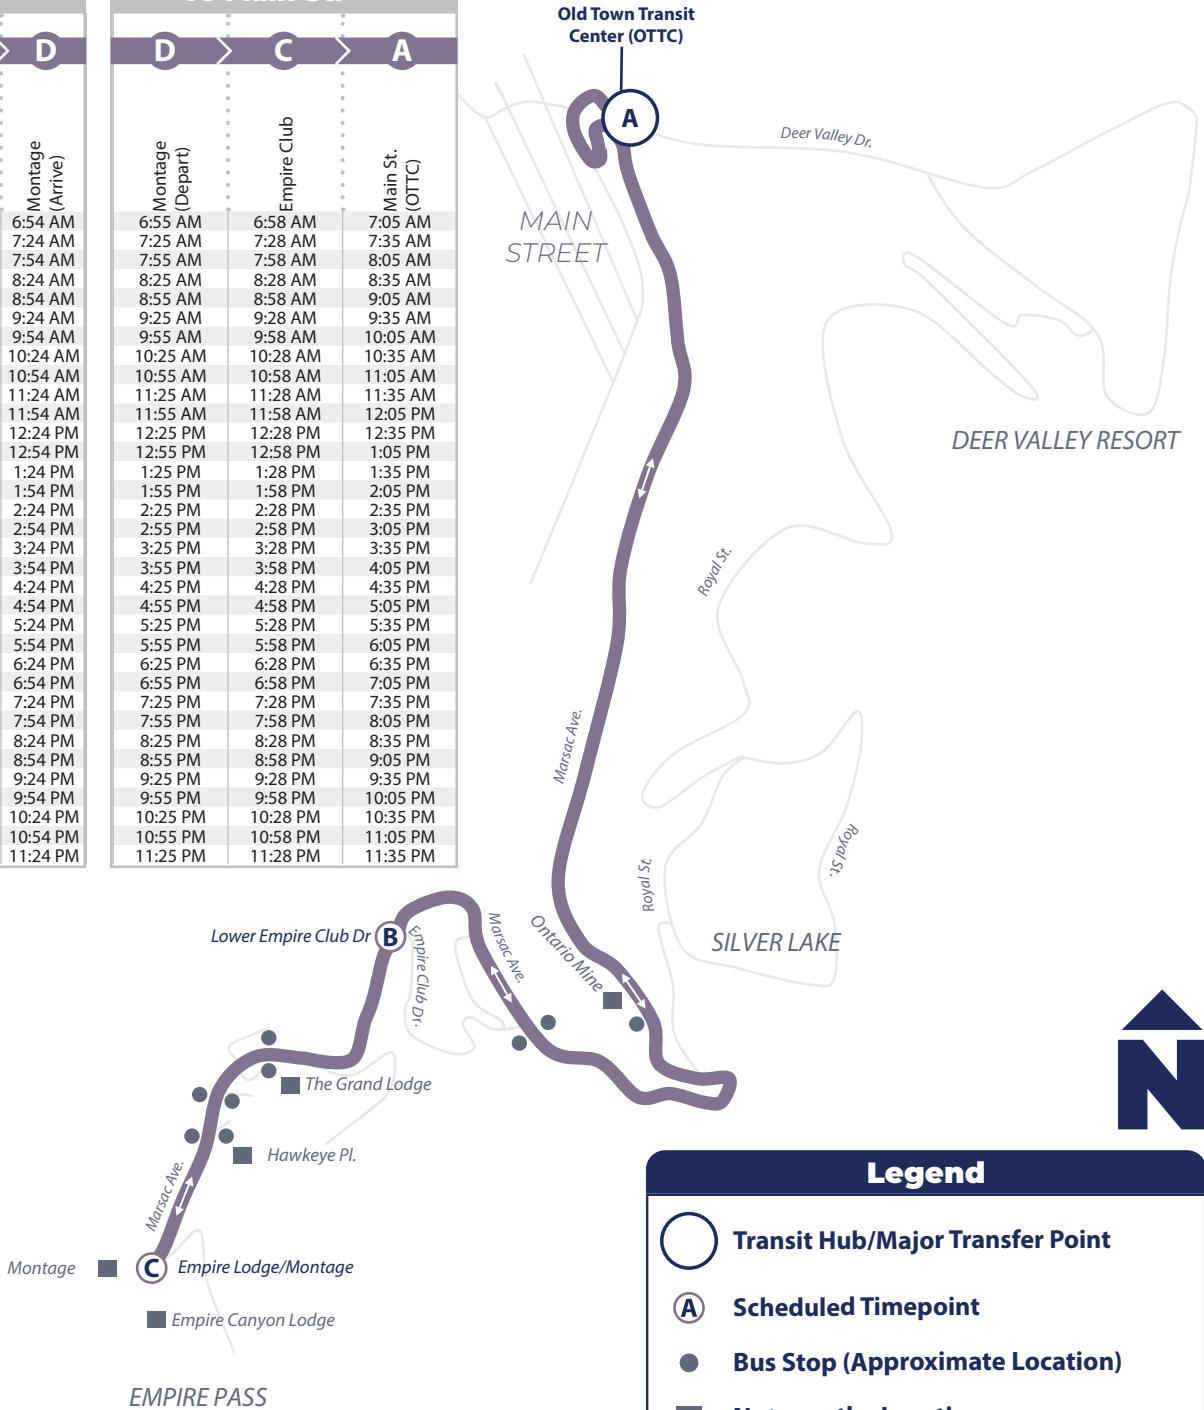

Legend

- Transit Hub/Major Transfer Point
- Scheduled Timepoint
- Bus Stop (Approximate Location)
- Noteworthy Location

Hours: 6:40 AM—11:10 PM
 From Old Town Transit Center (OTTC)
Seven days a week

**Prospector Square—
 Deer Valley Resort**
 Every 30 Minutes

Legend

- Transit Hub/Major Transfer Point
- Scheduled Timepoint
- Bus Stop (Approximate Location)
- Noteworthy Location

EMPIRE PASS

Hours: 6:40 AM—11:10 PM
From Old Town Transit Center (OTTC)
Seven days a week

Hours: 8:00 AM—7:30 PM
From Old Town Transit Center (OTTC)
Seven days a week

**Historic Park City
Trolley**
Every 15 Minutes

Trolley

Hop on the historic Trolley and ride it all the way to the top of Main Street from 12:00 p.m. until 10:00 p.m., Wednesday-Saturday.