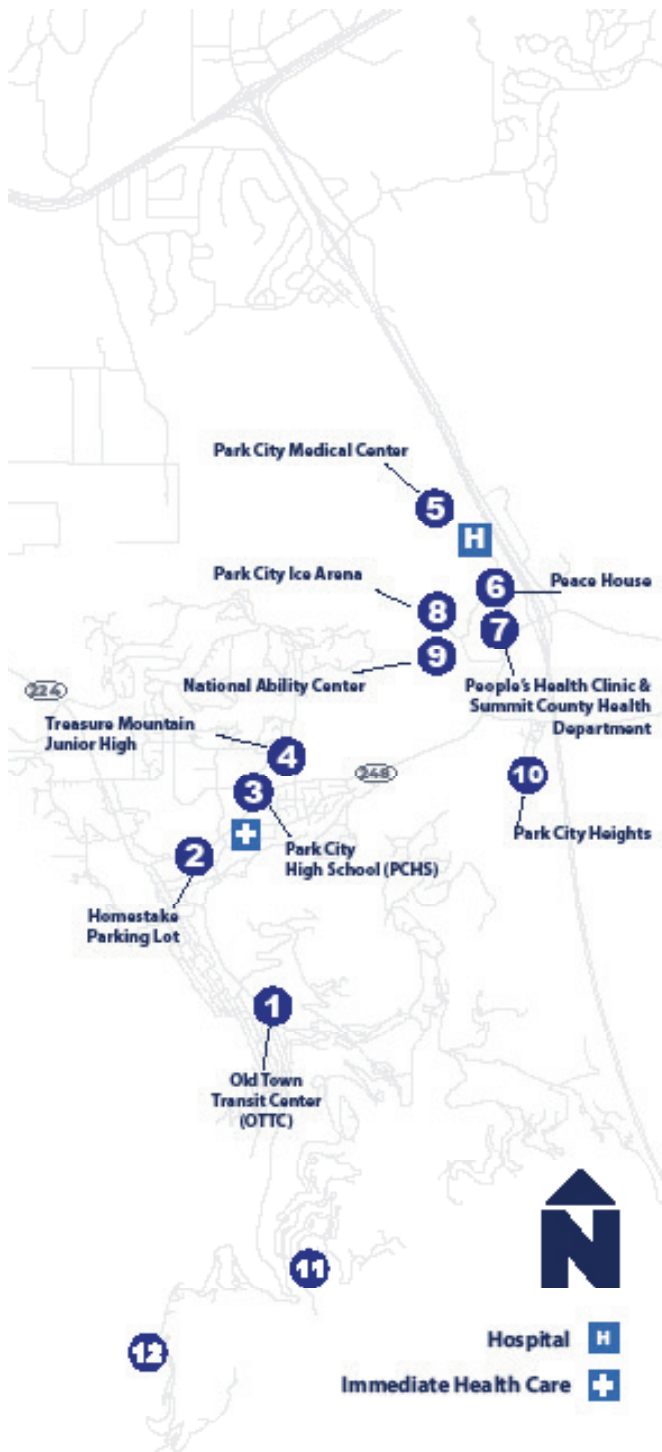

Hours Vary by Zone
Seven days a week
Call (435) 640-7819 To Schedule a Ride

Park City Transit On-Demand

How Does On-Demand Work?

Passengers can request a ride via phone by dialing **(435) 640-7819**

Once a ride request is received, a Park City Transit vehicle will arrive no more than 15 minutes after the specified pick-up time.*

Rides are completed on a time and space available basis, so wait times may vary slightly.

*To guarantee pickup within 15 minutes of your specified time, request your ride at least one hour in advance.

On-Demand Zones:

To/From Hospital or Health Clinic

From/to the following stops:

1 3 4 5 6 7 8 9 10

Hours: 7:00 AM—11:00 PM daily

To/From N.A.C. or Ice Arena

From/to the following stops:

1 3 4 5 6 7 8 9 10

Hours: 7:00 AM—11:00 PM daily

To/From Park City Heights

From/to the following stops:

1 3 4 5 6 7 8 9 10

Hours: 7:00 AM—11:00 PM daily

Homestake Parking Lot

From/to the following stops:

1 2

Hours: 10:00 AM - 11:00 PM daily

Montage / Silver Lake

From/to the following stops:

1 2 11 12

Hours: ??? AM - ??? PM daily

Passengers may only be picked up and dropped off at stops within the SAME ZONE, except for stops within the Quinn's Junction area. Failure to show for a scheduled ride may result in loss of access to On-Demand services.