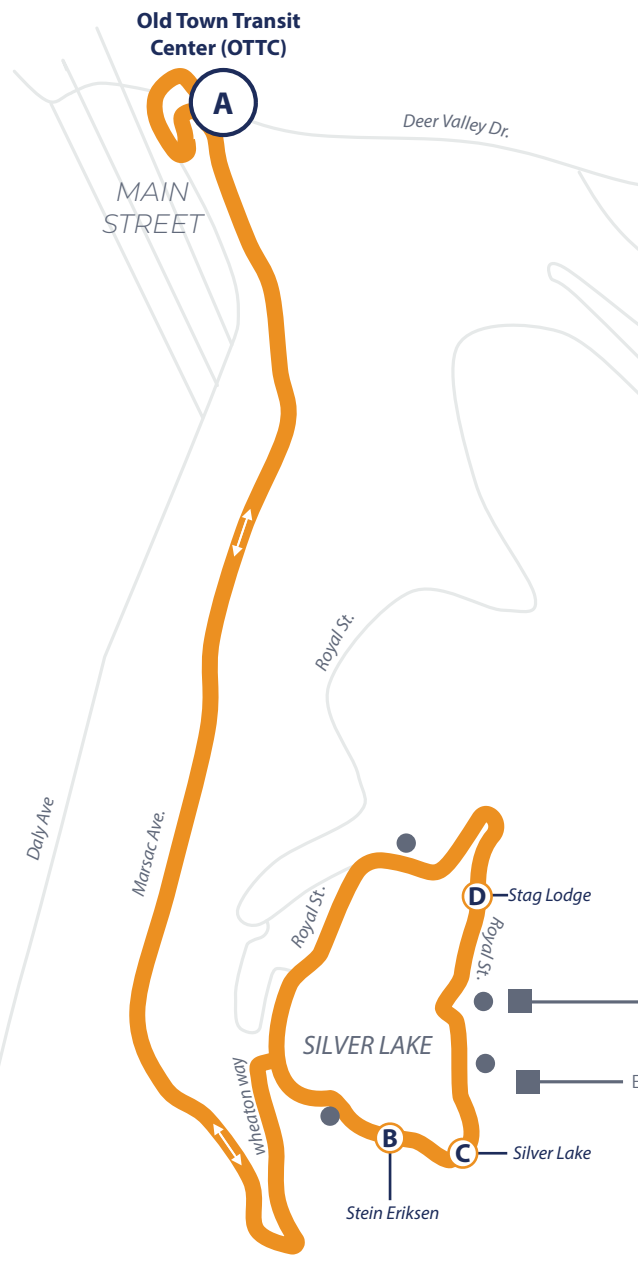

Hours: 6:44 AM - 11:14 PM
From Old Town Transit Center (OTTC)
Seven days a week

**Main Street —
Silver Lake Village**
Every 30 Minutes

To Silver Lake		
A	B	C
Main St. (OTTC)	Stein Eriksen	Silver Lake
6:44 AM	6:52 AM	6:52 AM
7:14 AM	7:22 AM	7:22 AM
7:44 AM	7:52 AM	7:52 AM
8:14 AM	8:22 AM	8:22 AM
8:44 AM	8:52 AM	8:52 AM
9:14 AM	9:22 AM	9:22 AM
9:44 AM	9:52 AM	9:52 AM
10:14 AM	10:22 AM	10:22 AM
10:44 AM	10:52 AM	10:52 AM
11:14 AM	11:22 AM	11:22 AM
11:44 AM	11:52 AM	11:52 AM
12:14 PM	12:22 PM	12:22 PM
12:44 PM	12:52 PM	12:52 PM
1:14 PM	1:22 PM	1:22 PM
1:44 PM	1:52 PM	1:52 PM
2:14 PM	2:22 PM	2:22 PM
2:44 PM	2:52 PM	2:52 PM
3:14 PM	3:22 PM	3:22 PM
3:44 PM	3:52 PM	3:52 PM
4:14 PM	4:22 PM	4:22 PM
4:44 PM	4:52 PM	4:52 PM
5:14 PM	5:22 PM	5:22 PM
5:44 PM	5:52 PM	5:52 PM
6:14 PM	6:22 PM	6:22 PM
6:44 PM	6:52 PM	6:52 PM
7:14 PM	7:22 PM	7:22 PM
7:44 PM	7:52 PM	7:52 PM
8:14 PM	8:22 PM	8:22 PM
8:44 PM	8:52 PM	8:52 PM
9:14 PM	9:22 PM	9:22 PM
9:44 PM	9:52 PM	9:52 PM
10:14 PM	10:22 PM	10:22 PM
10:44 PM	10:52 PM	10:52 PM
11:14 PM	11:22 PM	11:22 PM

To Main St.		
C	D	A
Silver Lake	Stag Lodge	Main St. (OTTC)
6:52 AM	6:53 AM	7:02 AM
7:22 AM	7:23 AM	7:32 AM
7:52 AM	7:53 AM	8:02 AM
8:22 AM	8:23 AM	8:32 AM
8:52 AM	8:53 AM	9:02 AM
9:22 AM	9:23 AM	9:32 AM
9:52 AM	9:53 AM	10:02 AM
10:22 AM	10:23 AM	10:32 AM
10:52 AM	10:53 AM	11:02 AM
11:22 AM	11:23 AM	11:32 AM
11:52 AM	11:53 AM	12:02 PM
12:22 PM	12:23 PM	12:32 PM
12:52 PM	12:53 PM	1:02 PM
1:22 PM	1:23 PM	1:32 PM
1:52 PM	1:53 PM	2:02 PM
2:22 PM	2:23 PM	2:32 PM
2:52 PM	2:53 PM	3:02 PM
3:22 PM	3:23 PM	3:32 PM
3:52 PM	3:53 PM	4:02 PM
4:22 PM	4:23 PM	4:32 PM
4:52 PM	4:53 PM	5:02 PM
5:22 PM	5:23 PM	5:32 PM
5:52 PM	5:53 PM	6:02 PM
6:22 PM	6:23 PM	6:32 PM
6:52 PM	6:53 PM	7:02 PM
7:22 PM	7:23 PM	7:32 PM
7:52 PM	7:53 PM	8:02 PM
8:22 PM	8:23 PM	8:32 PM
8:52 PM	8:53 PM	9:02 PM
9:22 PM	9:23 PM	9:32 PM
9:52 PM	9:53 PM	10:02 PM
10:22 PM	10:23 PM	10:32 PM
10:52 PM	10:53 PM	11:02 PM
11:22 PM	11:23 PM	11:32 PM

Legend

- Transit Hub/Major Transfer Point
- Scheduled Timepoint
- Bus Stop (Approximate Location)
- Noteworthy Location