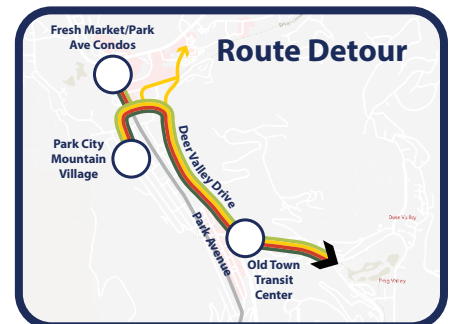

ROUTE DETOURS: Every Sunday, now—July 1, 2021

Get the App

Every Sunday through July 1, 2021, the 1 Red, 2 Green, 5 Yellow, and 6 Lime **will not serve stops on Park Ave.** A temporary shuttle will serve stops on Park Ave instead.

Download the myStop Mobile app using the QR code (above, left) to track buses and plan your trip to Car-Free Sundays and the Park Silly Sunday Market!

For Service on Park Ave to Main Street or Park City Mountain Village:

Take the temporary Park Ave Shuttle between Old Town Transit Center and Park City Mountain Village. Shuttles will run every 30 Minutes, **7am-7pm.**

For Service on the 1 Red, 2 Green, 5 Yellow, and 6 Lime:

Board at Old Town Transit Center, Park City Mountain Village, or Park Ave Condos/Fresh Market. These routes will travel on Deer Valley Drive between Old Town Transit Center and Park City Mountain Village.