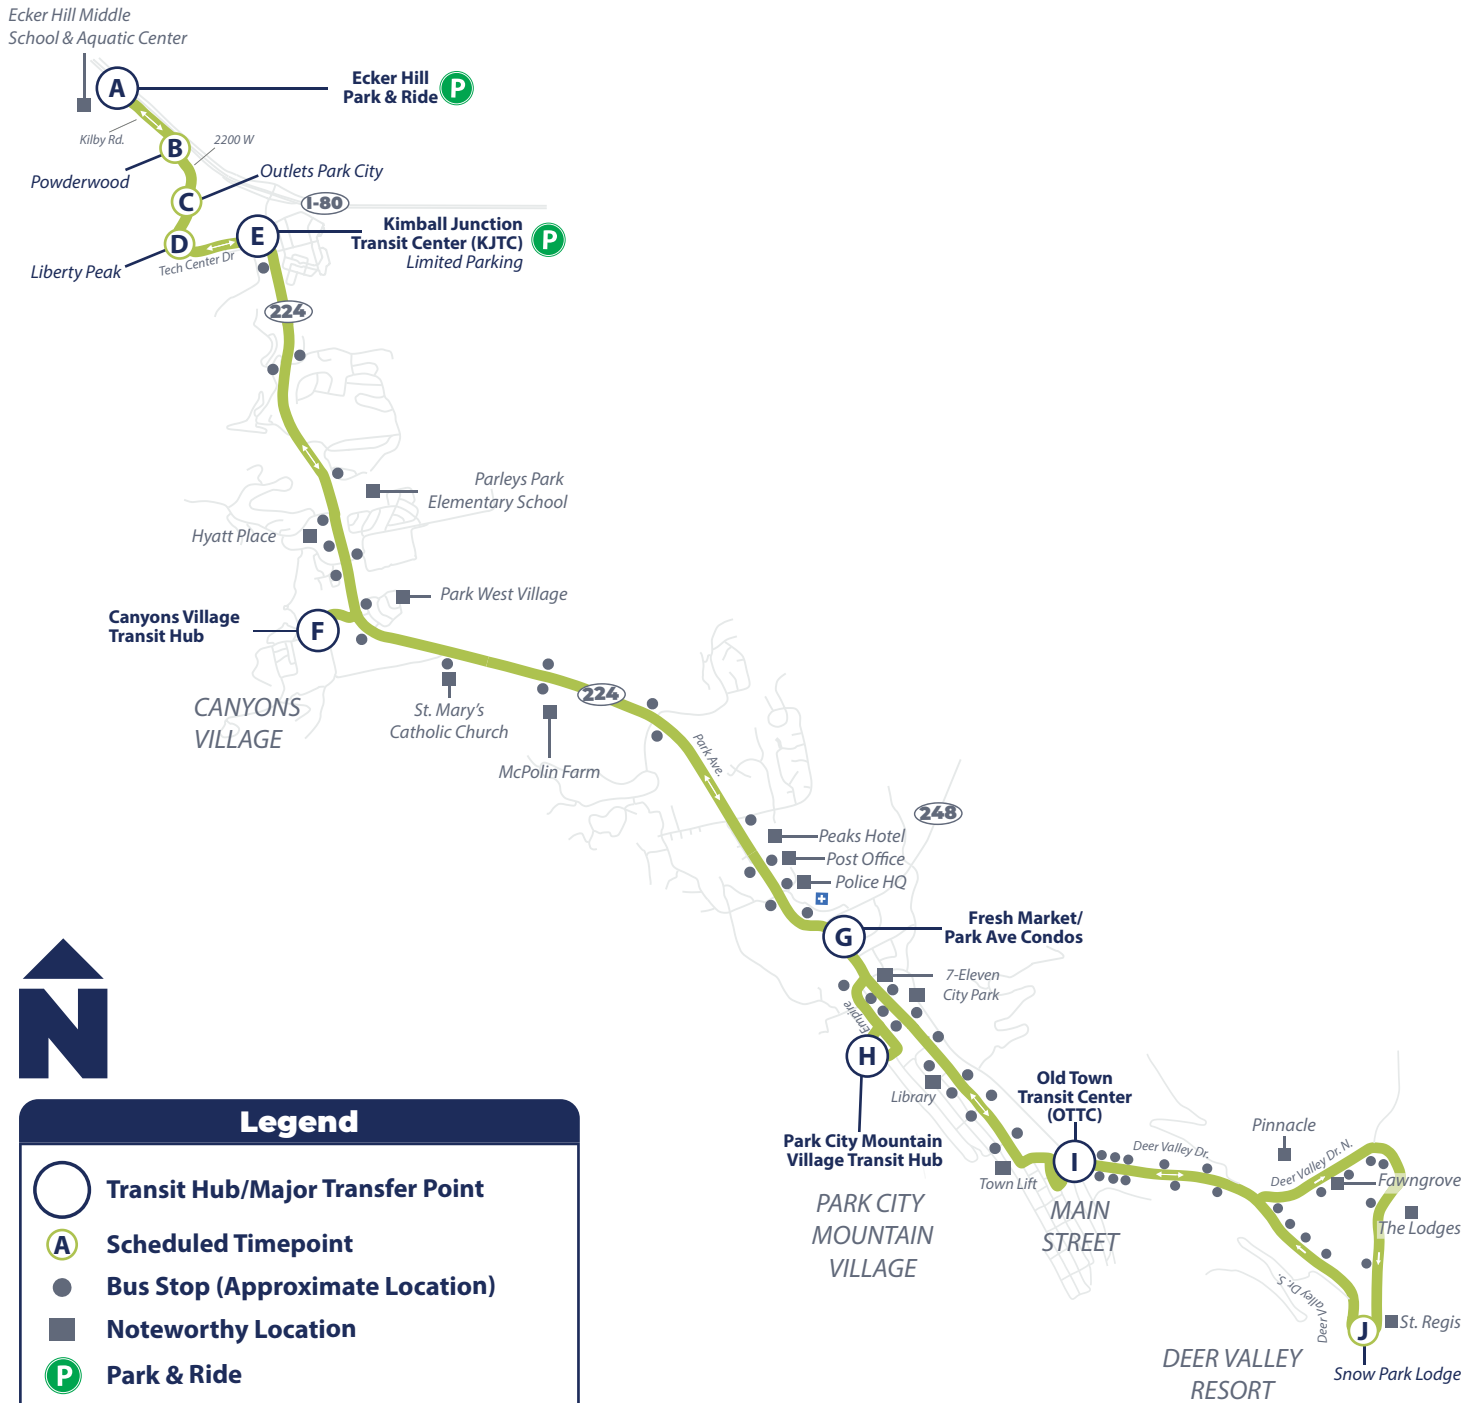

Hours: **5:45 AM—11:45 PM**  
 From Old Town Transit Center (OTTC)

# Ecker Hill — Deer Valley Resort Every 30 Minutes

### Legend

- Scheduled Timepoint
- Bus Stop (Approximate Location)
- Noteworthy Location
- Park & Ride
- Immediate Health Care
- Transit Hub/Major Transfer Point

Hours: **5:45 AM—11:45 PM**  
 From Old Town Transit Center (OTTC)

**To Park City Mountain  
 and Ecker Hill**  
 Every 30 Minutes