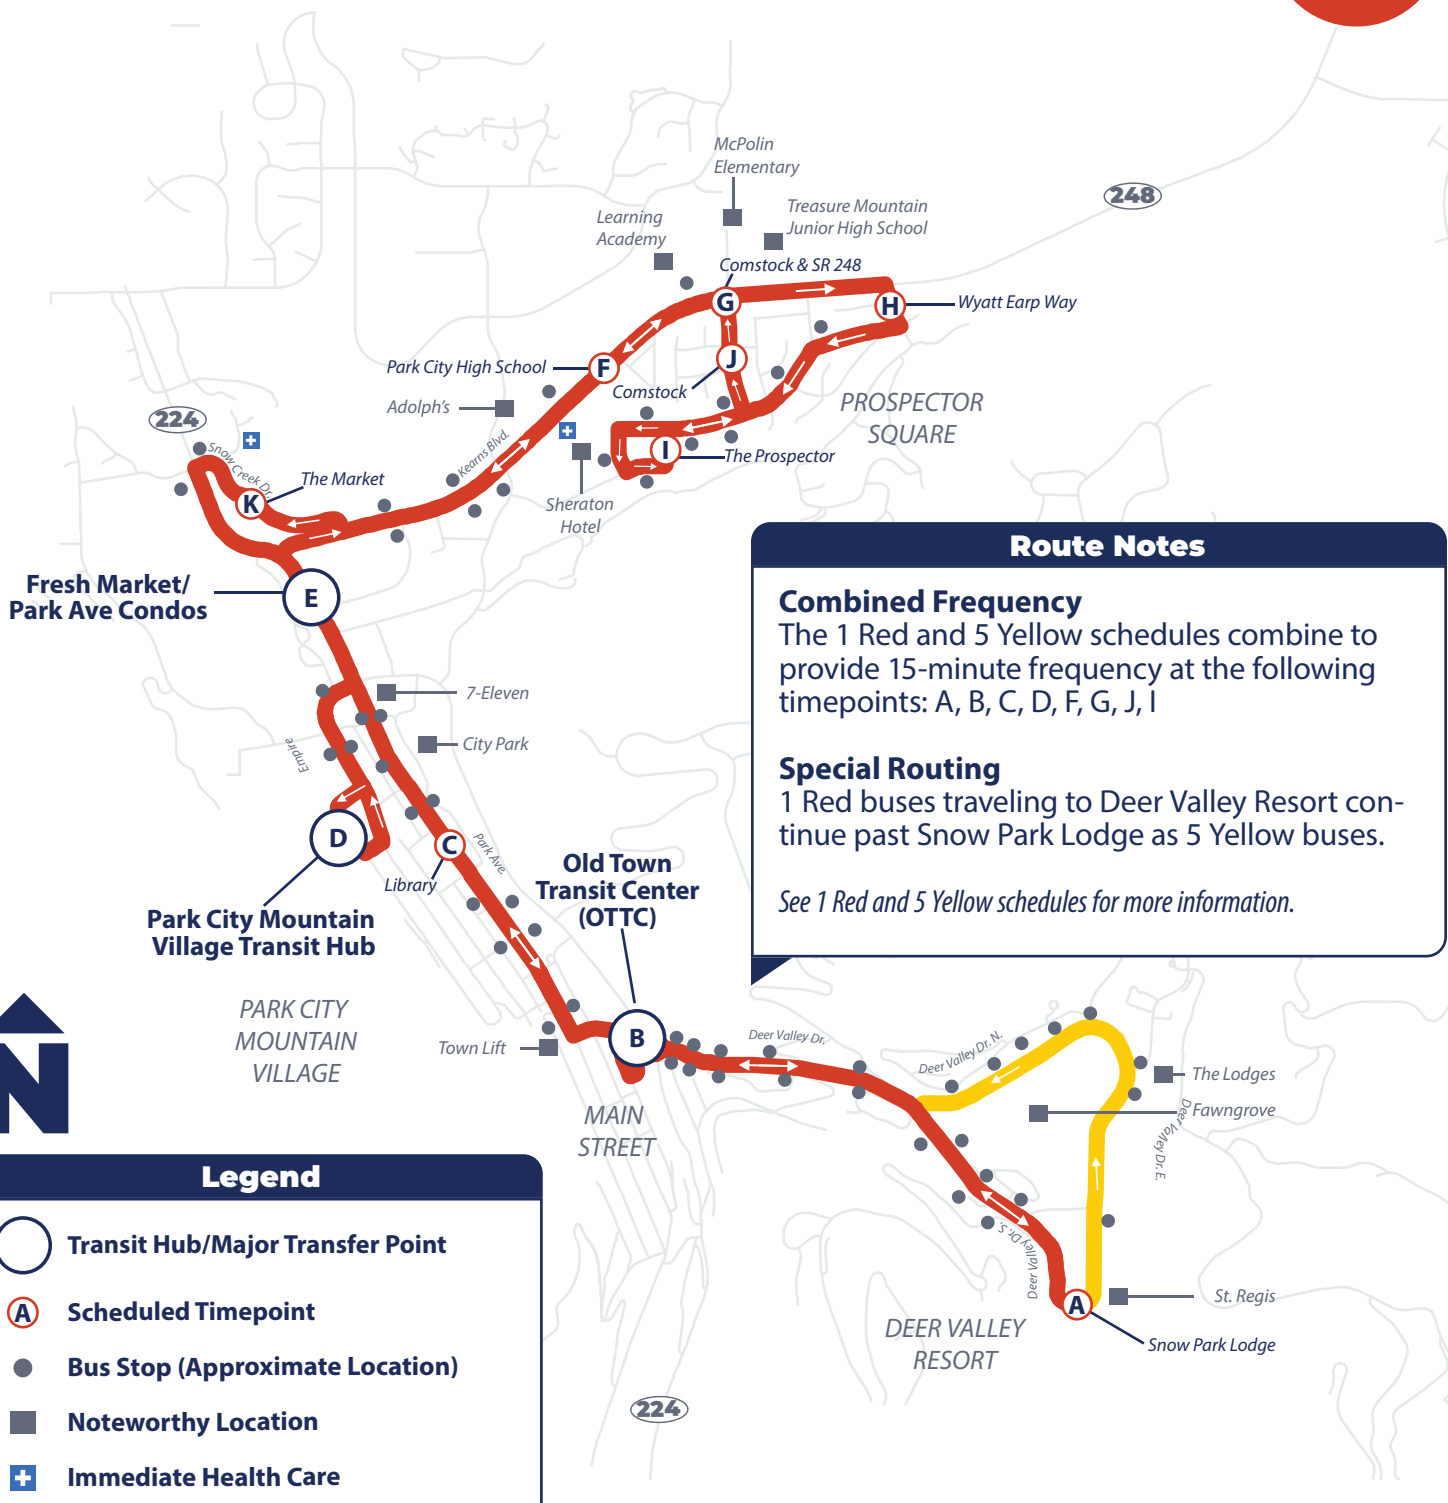

Hours: **7:00 AM—11:00 PM**
 From Old Town Transit Center (OTTC)

**Prospector Square—
 Deer Valley Resort**
 Every 30 Minutes

Hours: **7:00 AM—11:00 PM**
From Old Town Transit Center (OTTC)

**Prospector Square—
Deer Valley Resort**
Every 30 Minutes