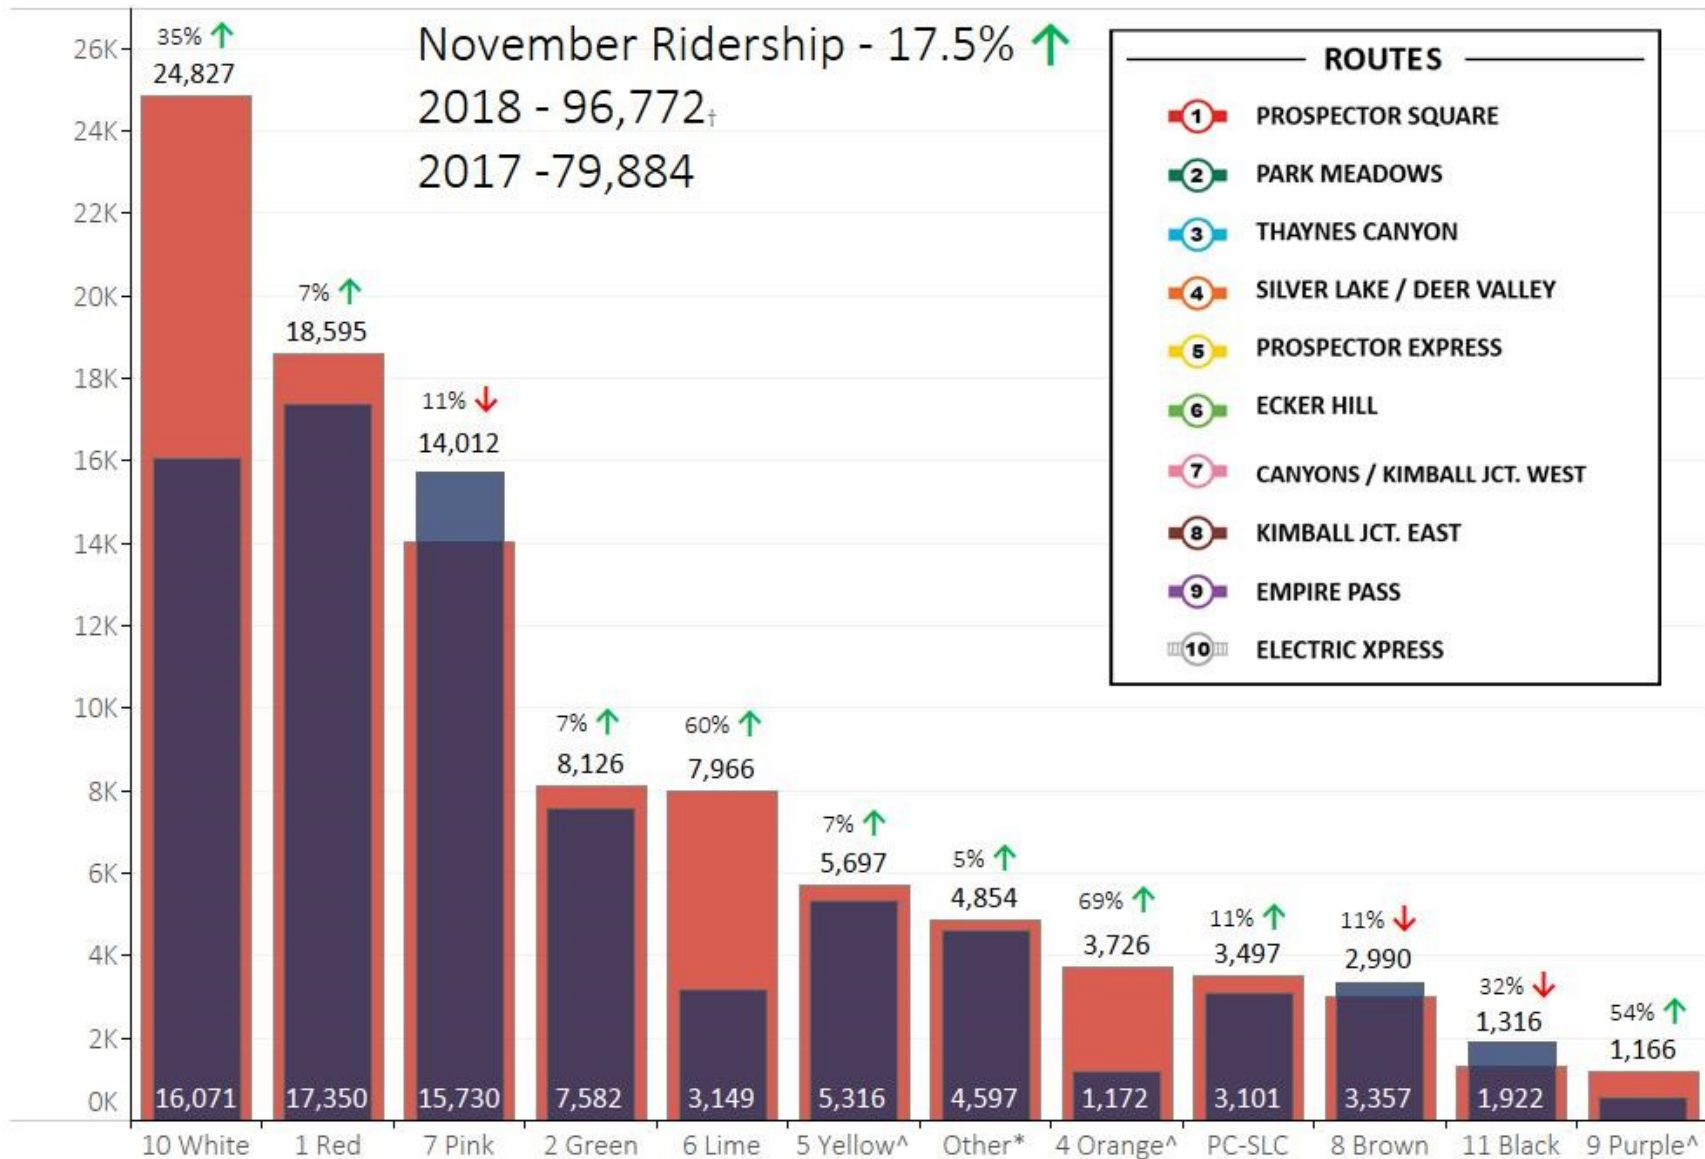

Park City Transit - November 2018/2017 Fixed Route Ridership

- ROUTES**
- 1 PROSPECTOR SQUARE
 - 2 PARK MEADOWS
 - 3 THAYNES CANYON
 - 4 SILVER LAKE / DEER VALLEY
 - 5 PROSPECTOR EXPRESS
 - 6 ECKER HILL
 - 7 CANYONS / KIMBALL JCT. WEST
 - 8 KIMBALL JCT. EAST
 - 9 EMPIRE PASS
 - 10 ELECTRIC XPRESS

^ Routes began mid-November.

* Other routes include the Trolley, 12 Black - Kamas Kimball Link, 13 Black - PC-SLC Connection (discontinued) and AM/PM City Wide.

† 2017 ridership data were collected using hand counts where as 2018 data were collected using Automatic Passenger Counts (APC).