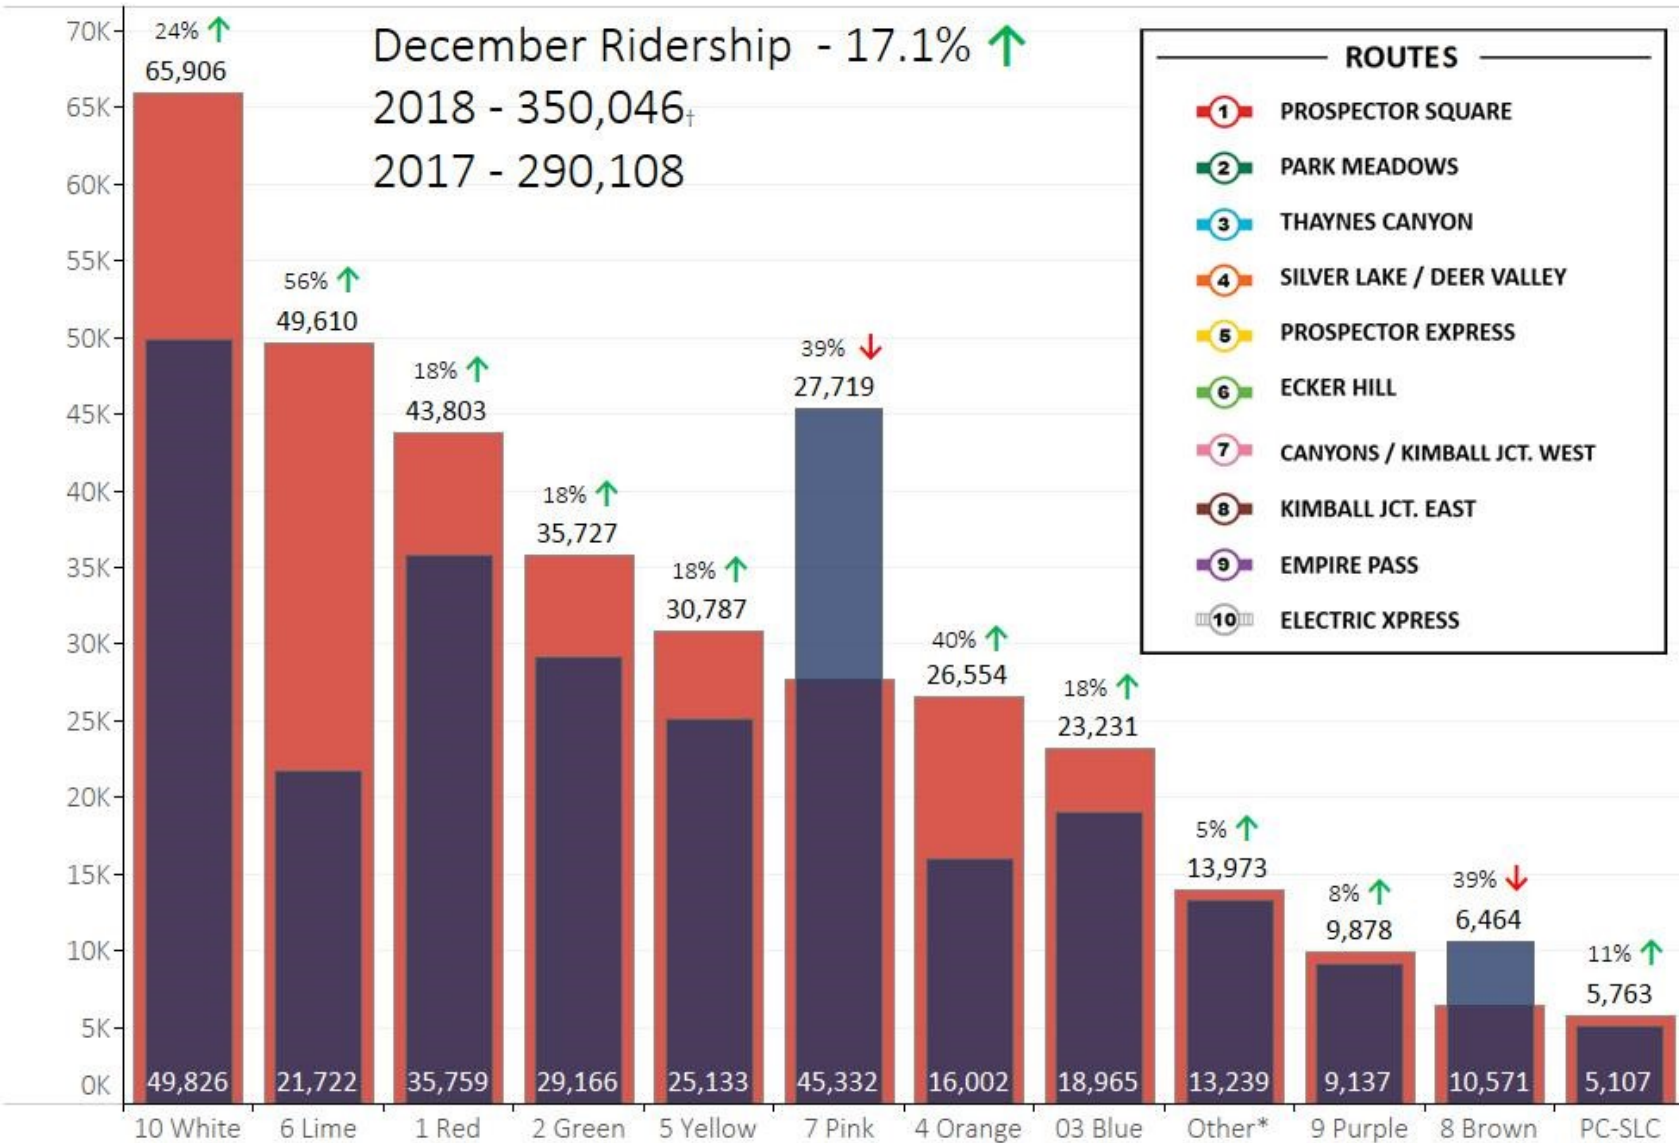

# Park City Transit - December 2018/2017 Fixed Route Ridership

\* Other routes include the Trolley, 12 Black - Kamas Kimball Link, 13 Black - PC-SLC Connection (discontinued) and AM/PM City Wide. December 2018 "Other" does not include 11 Black and 12 Black ridership. These have been excluded due to low confidence in data accuracy.  
 † 2017 ridership data were collected using hand counts where as 2018 data were collected using Automatic Passenger Counts (APC). Ridership from the Homestake Shuttle is not included in 2018.

Year  
 ■ 2017  
 ■ 2018