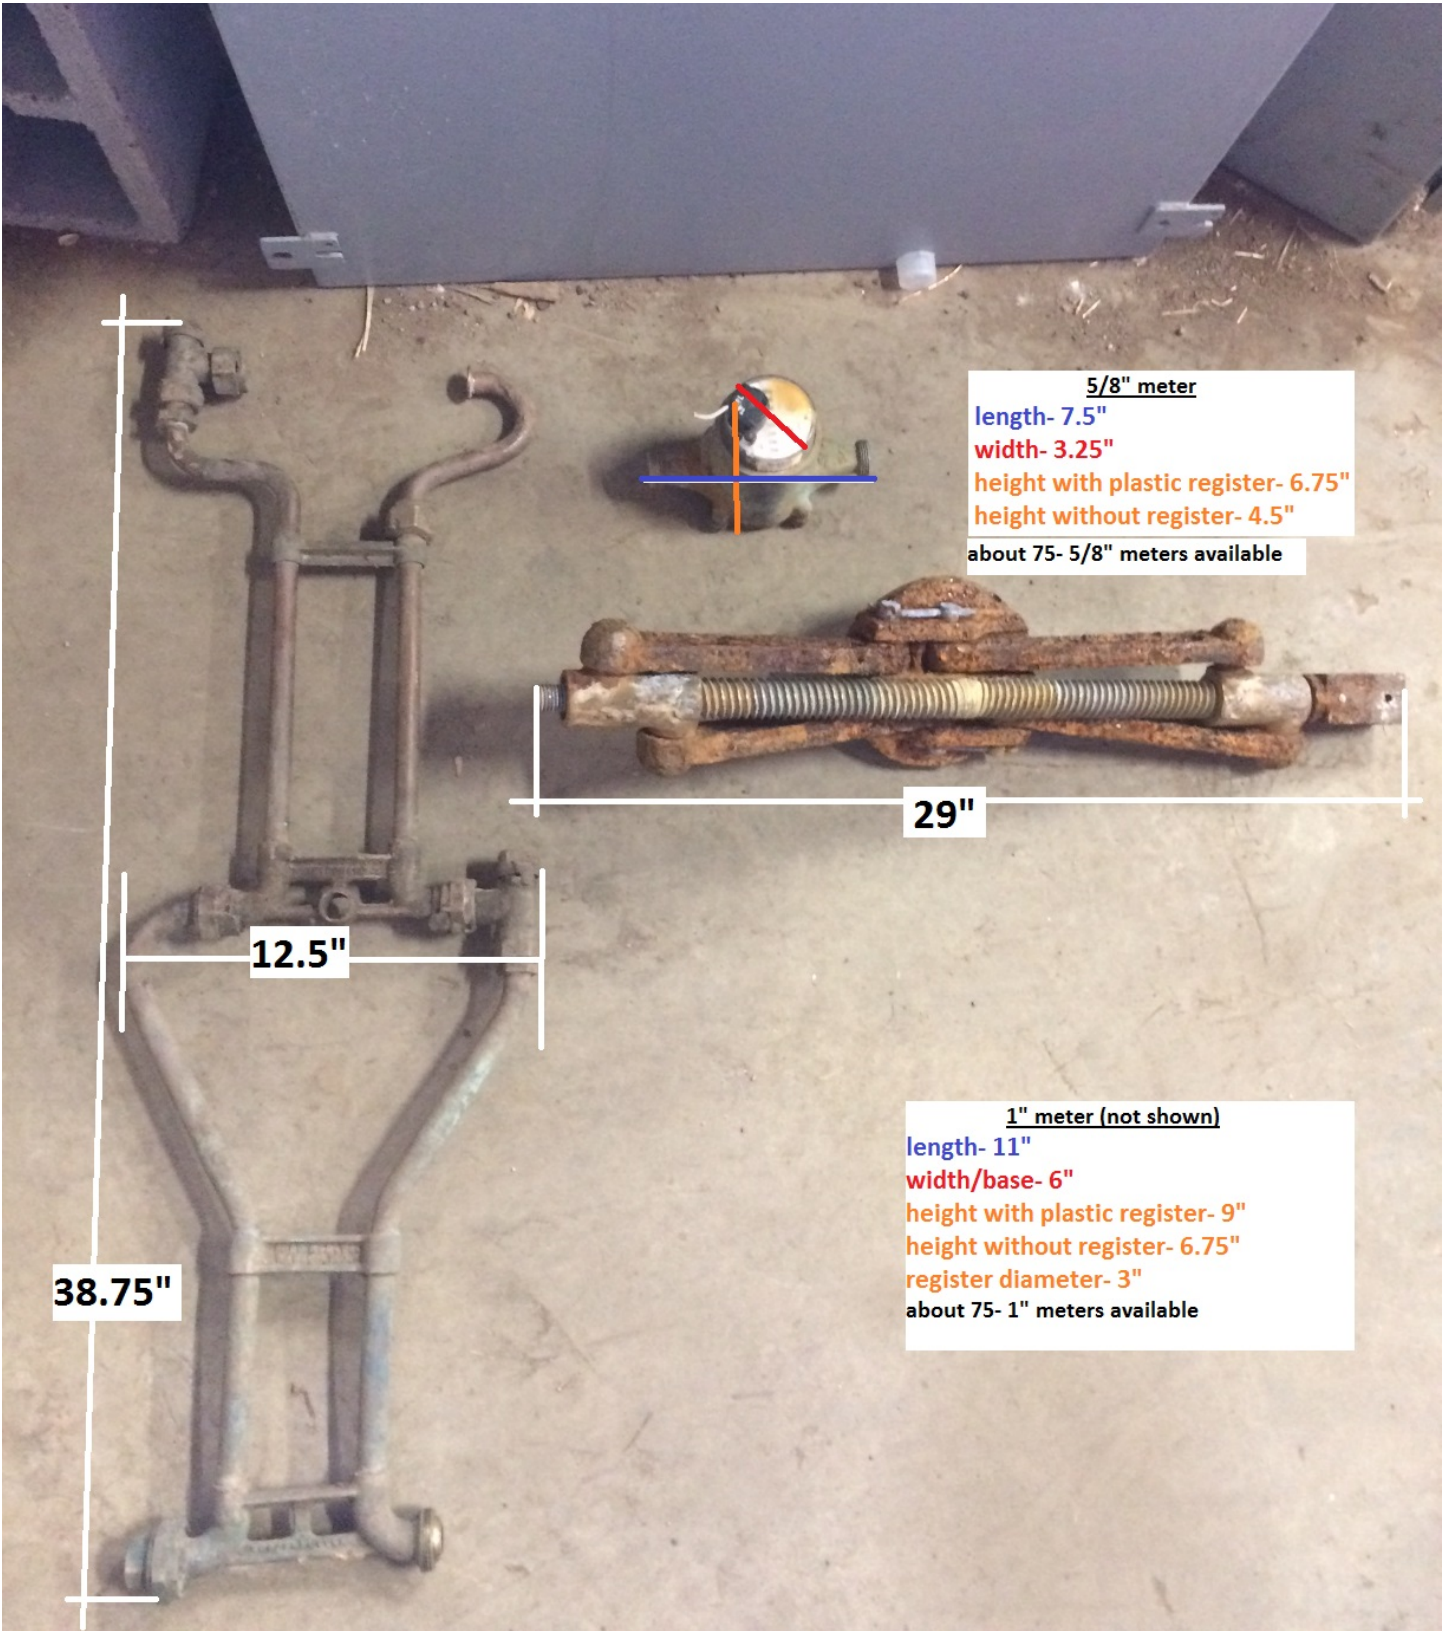

EXHIBIT "B"
(AMENDED)
Materials Donated

5/8" meter
length- 7.5"
width- 3.25"
height with plastic register- 6.75"
height without register- 4.5"
about 75- 5/8" meters available

29"

12.5"

38.75"

1" meter (not shown)
length- 11"
width/base- 6"
height with plastic register- 9"
height without register- 6.75"
register diameter- 3"
about 75- 1" meters available