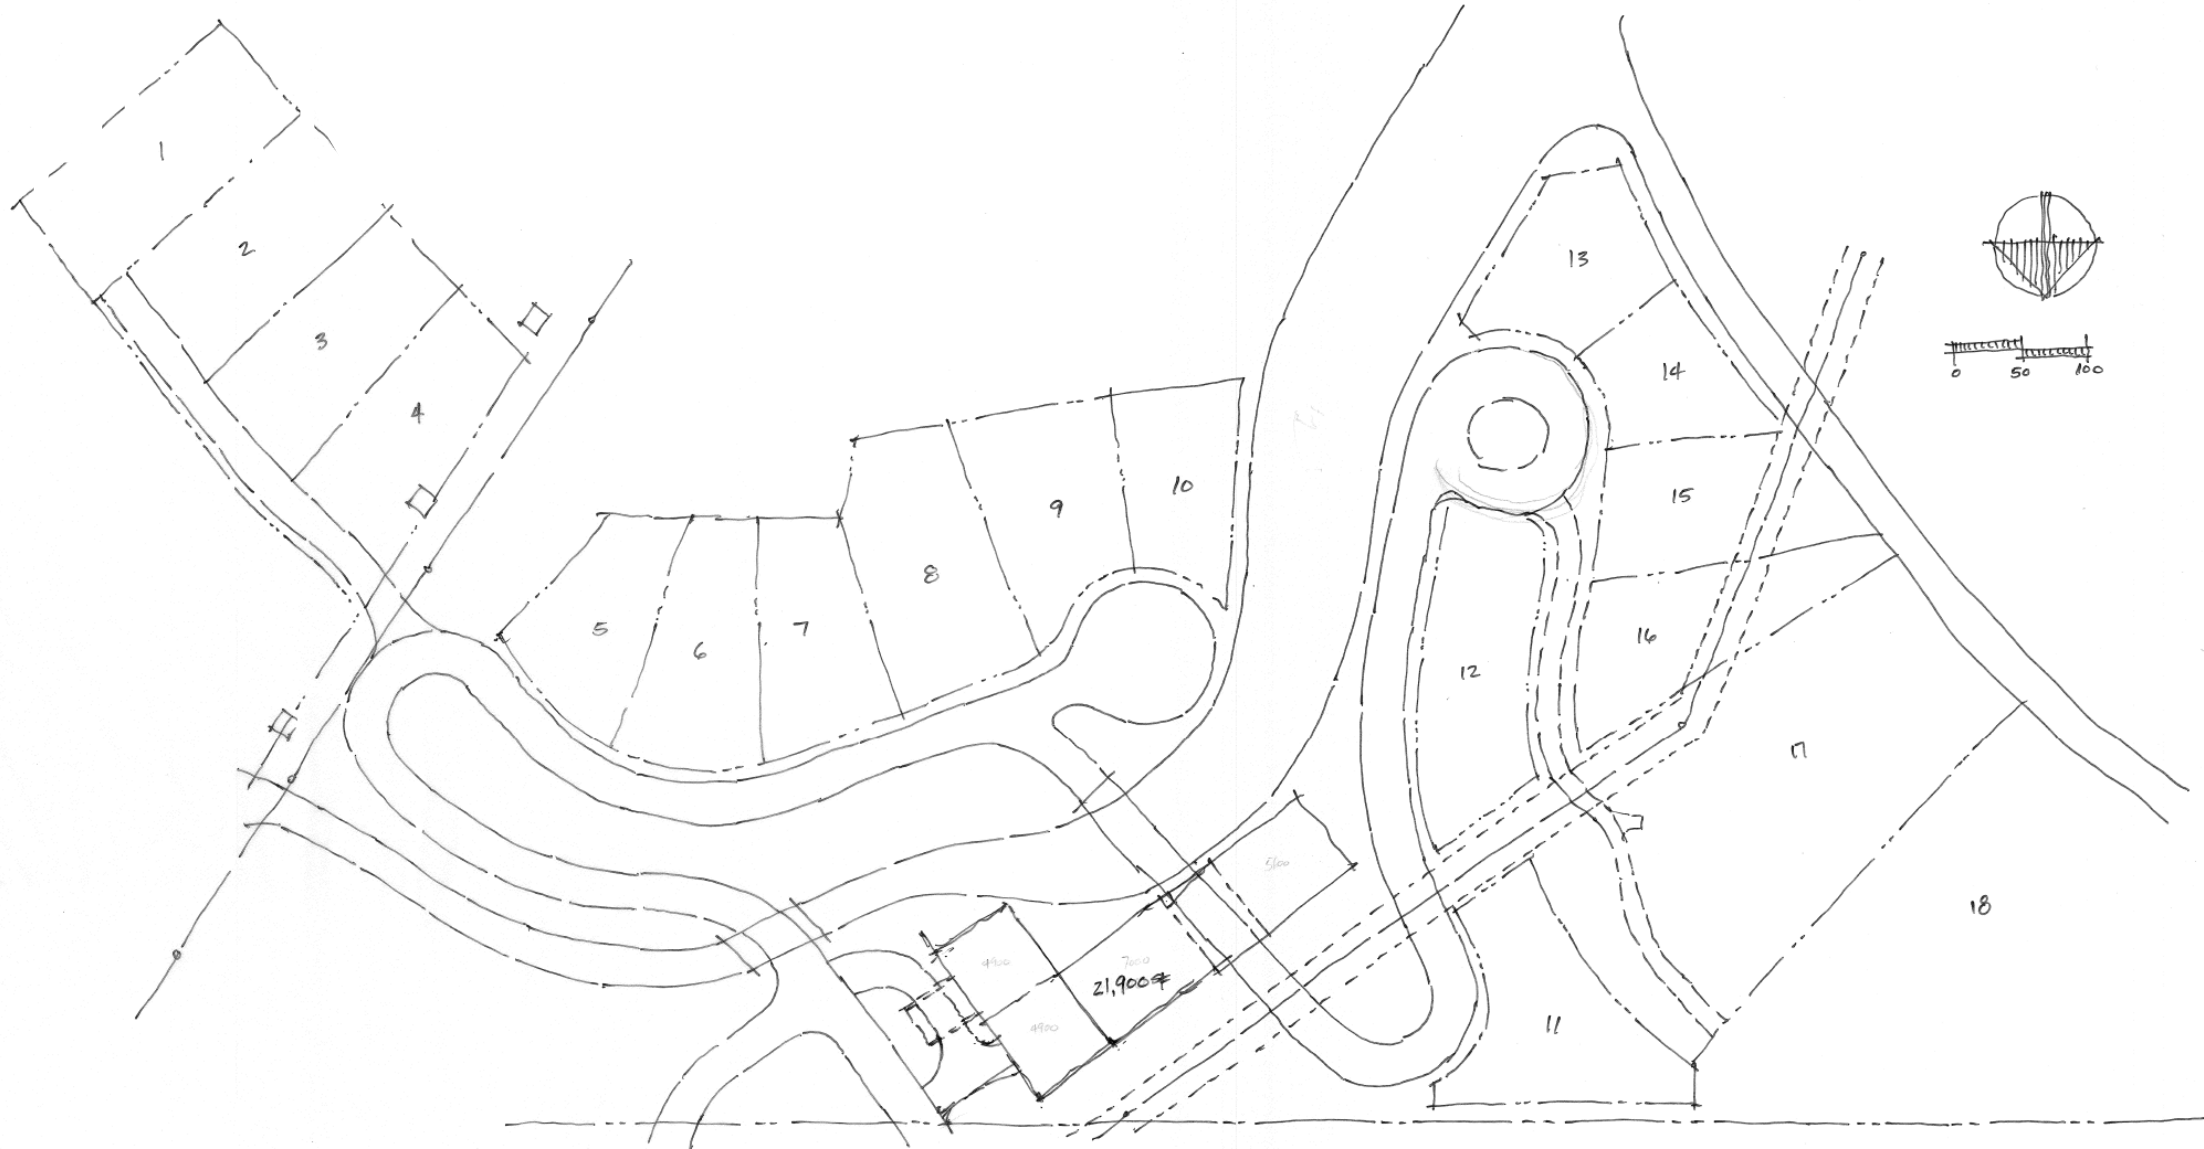

SHEET NUMBER
BP-01
 6/12/2008

REVISIONS:
 12/20/2006
 1/29/2009

1986 WOODRUFF CONCEPT

STAR SUBDIVISION
PARTNERS

A

C

21,900

4100

4900

5300