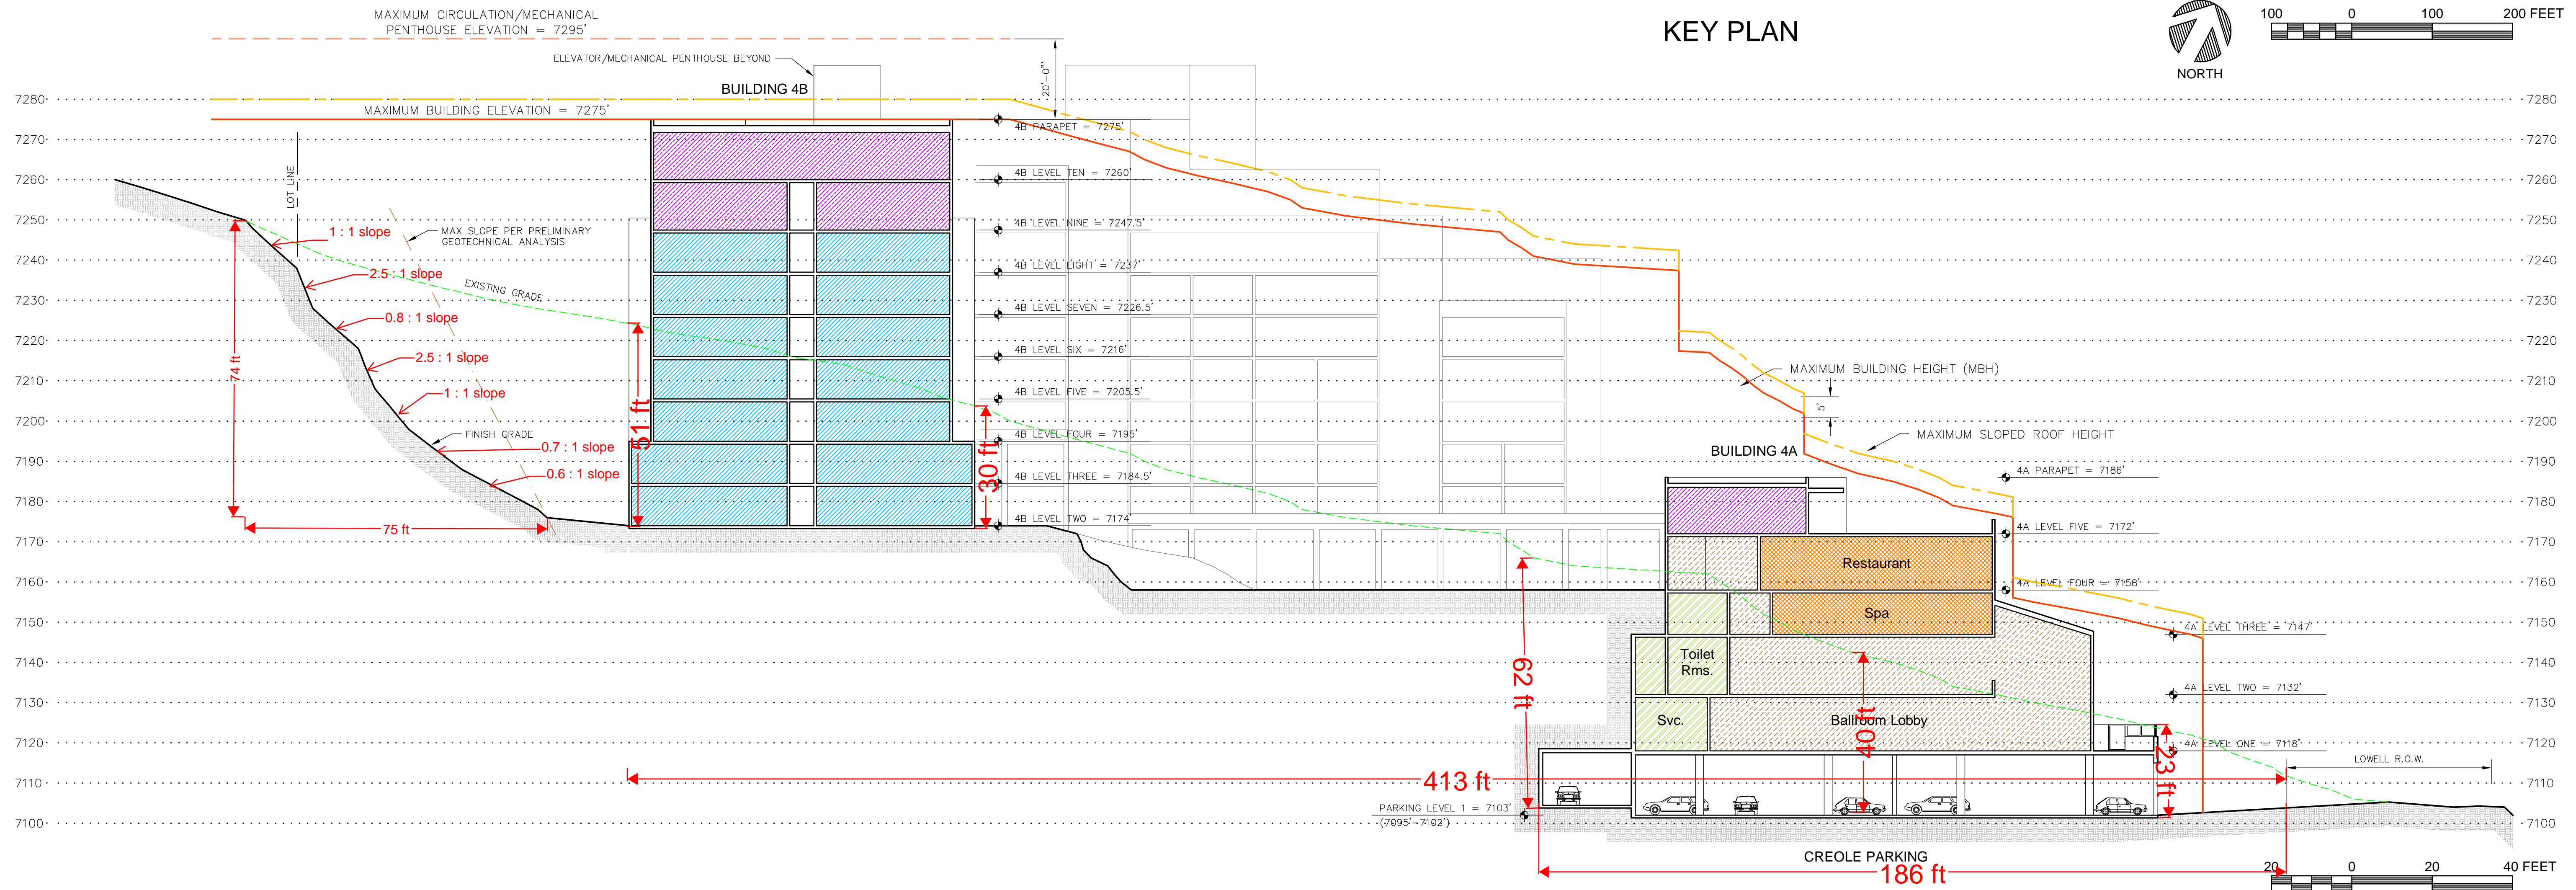

USE LEGEND

	UE RESIDENTIAL: Hotel
	UE RESIDENTIAL: Condominiums
	UE COMMERCIAL
	SUPPORT COMMERCIAL
	MEETING SPACE
	ACCESSORY SPACES *
	CIRCULATION & COMMON SPACE *
	EARTH AT FINISH GRADE

* Includes Residential and Resort Accessory Uses not specifically designated as "Circulation".
* Includes public hallways, elevators, lobbies, etc.