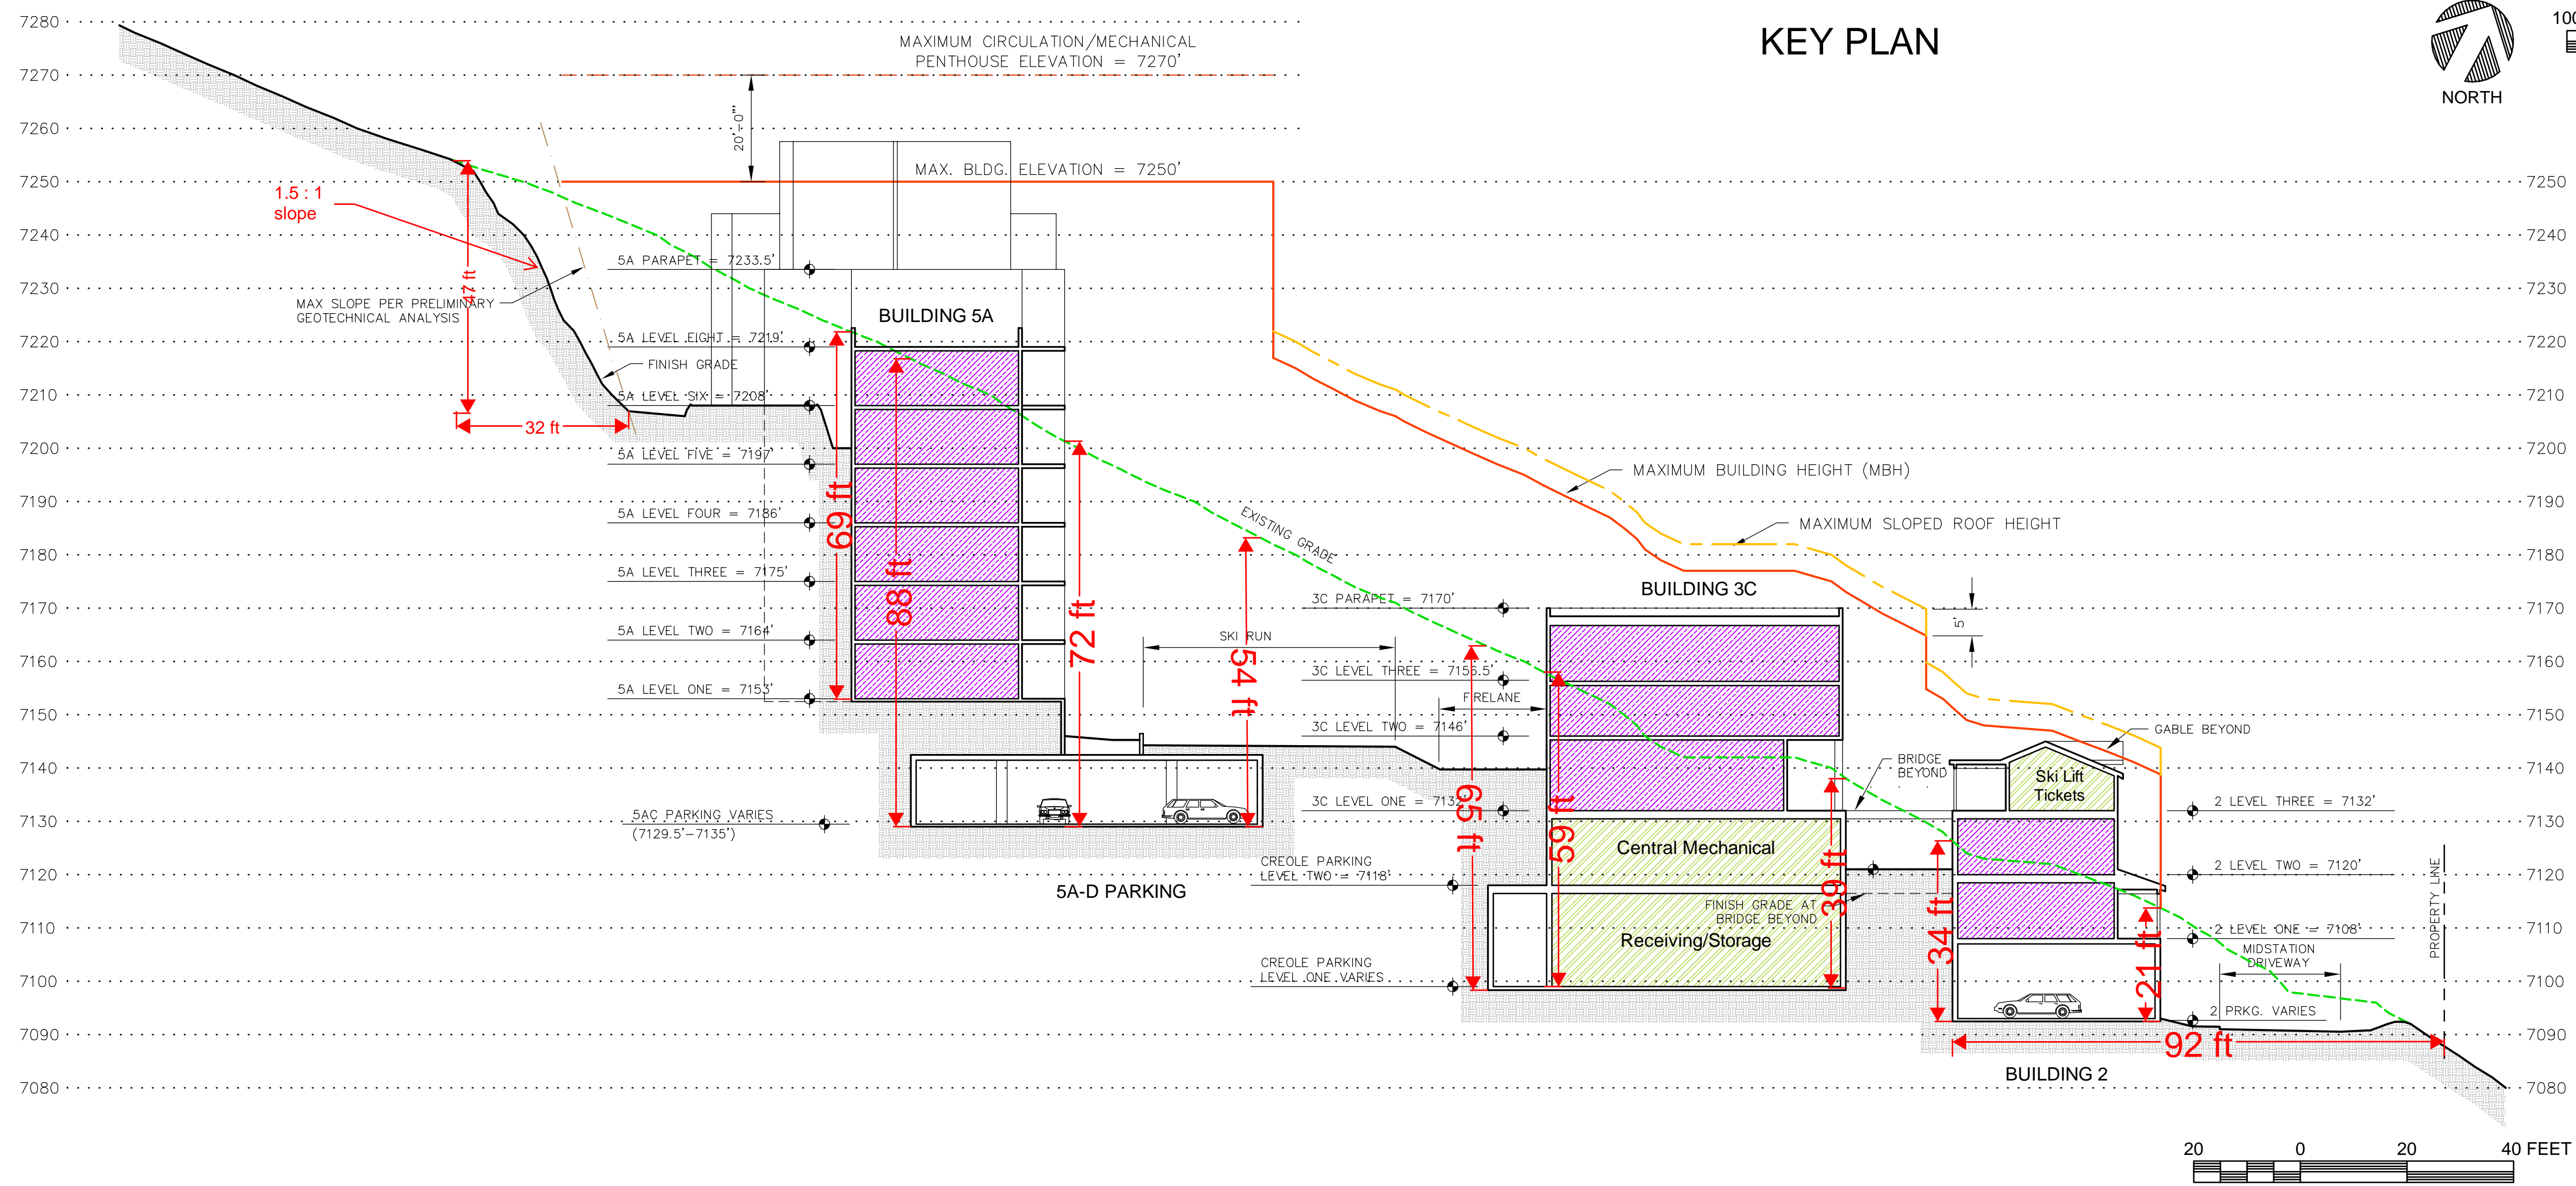

USE LEGEND

- UE RESIDENTIAL: Hotel
- UE RESIDENTIAL: Condominiums
- UE COMMERCIAL
- SUPPORT COMMERCIAL
- MEETING SPACE
- ACCESSORY SPACES*
- CIRCULATION & COMMON SPACE*
- EARTH AT FINISH GRADE