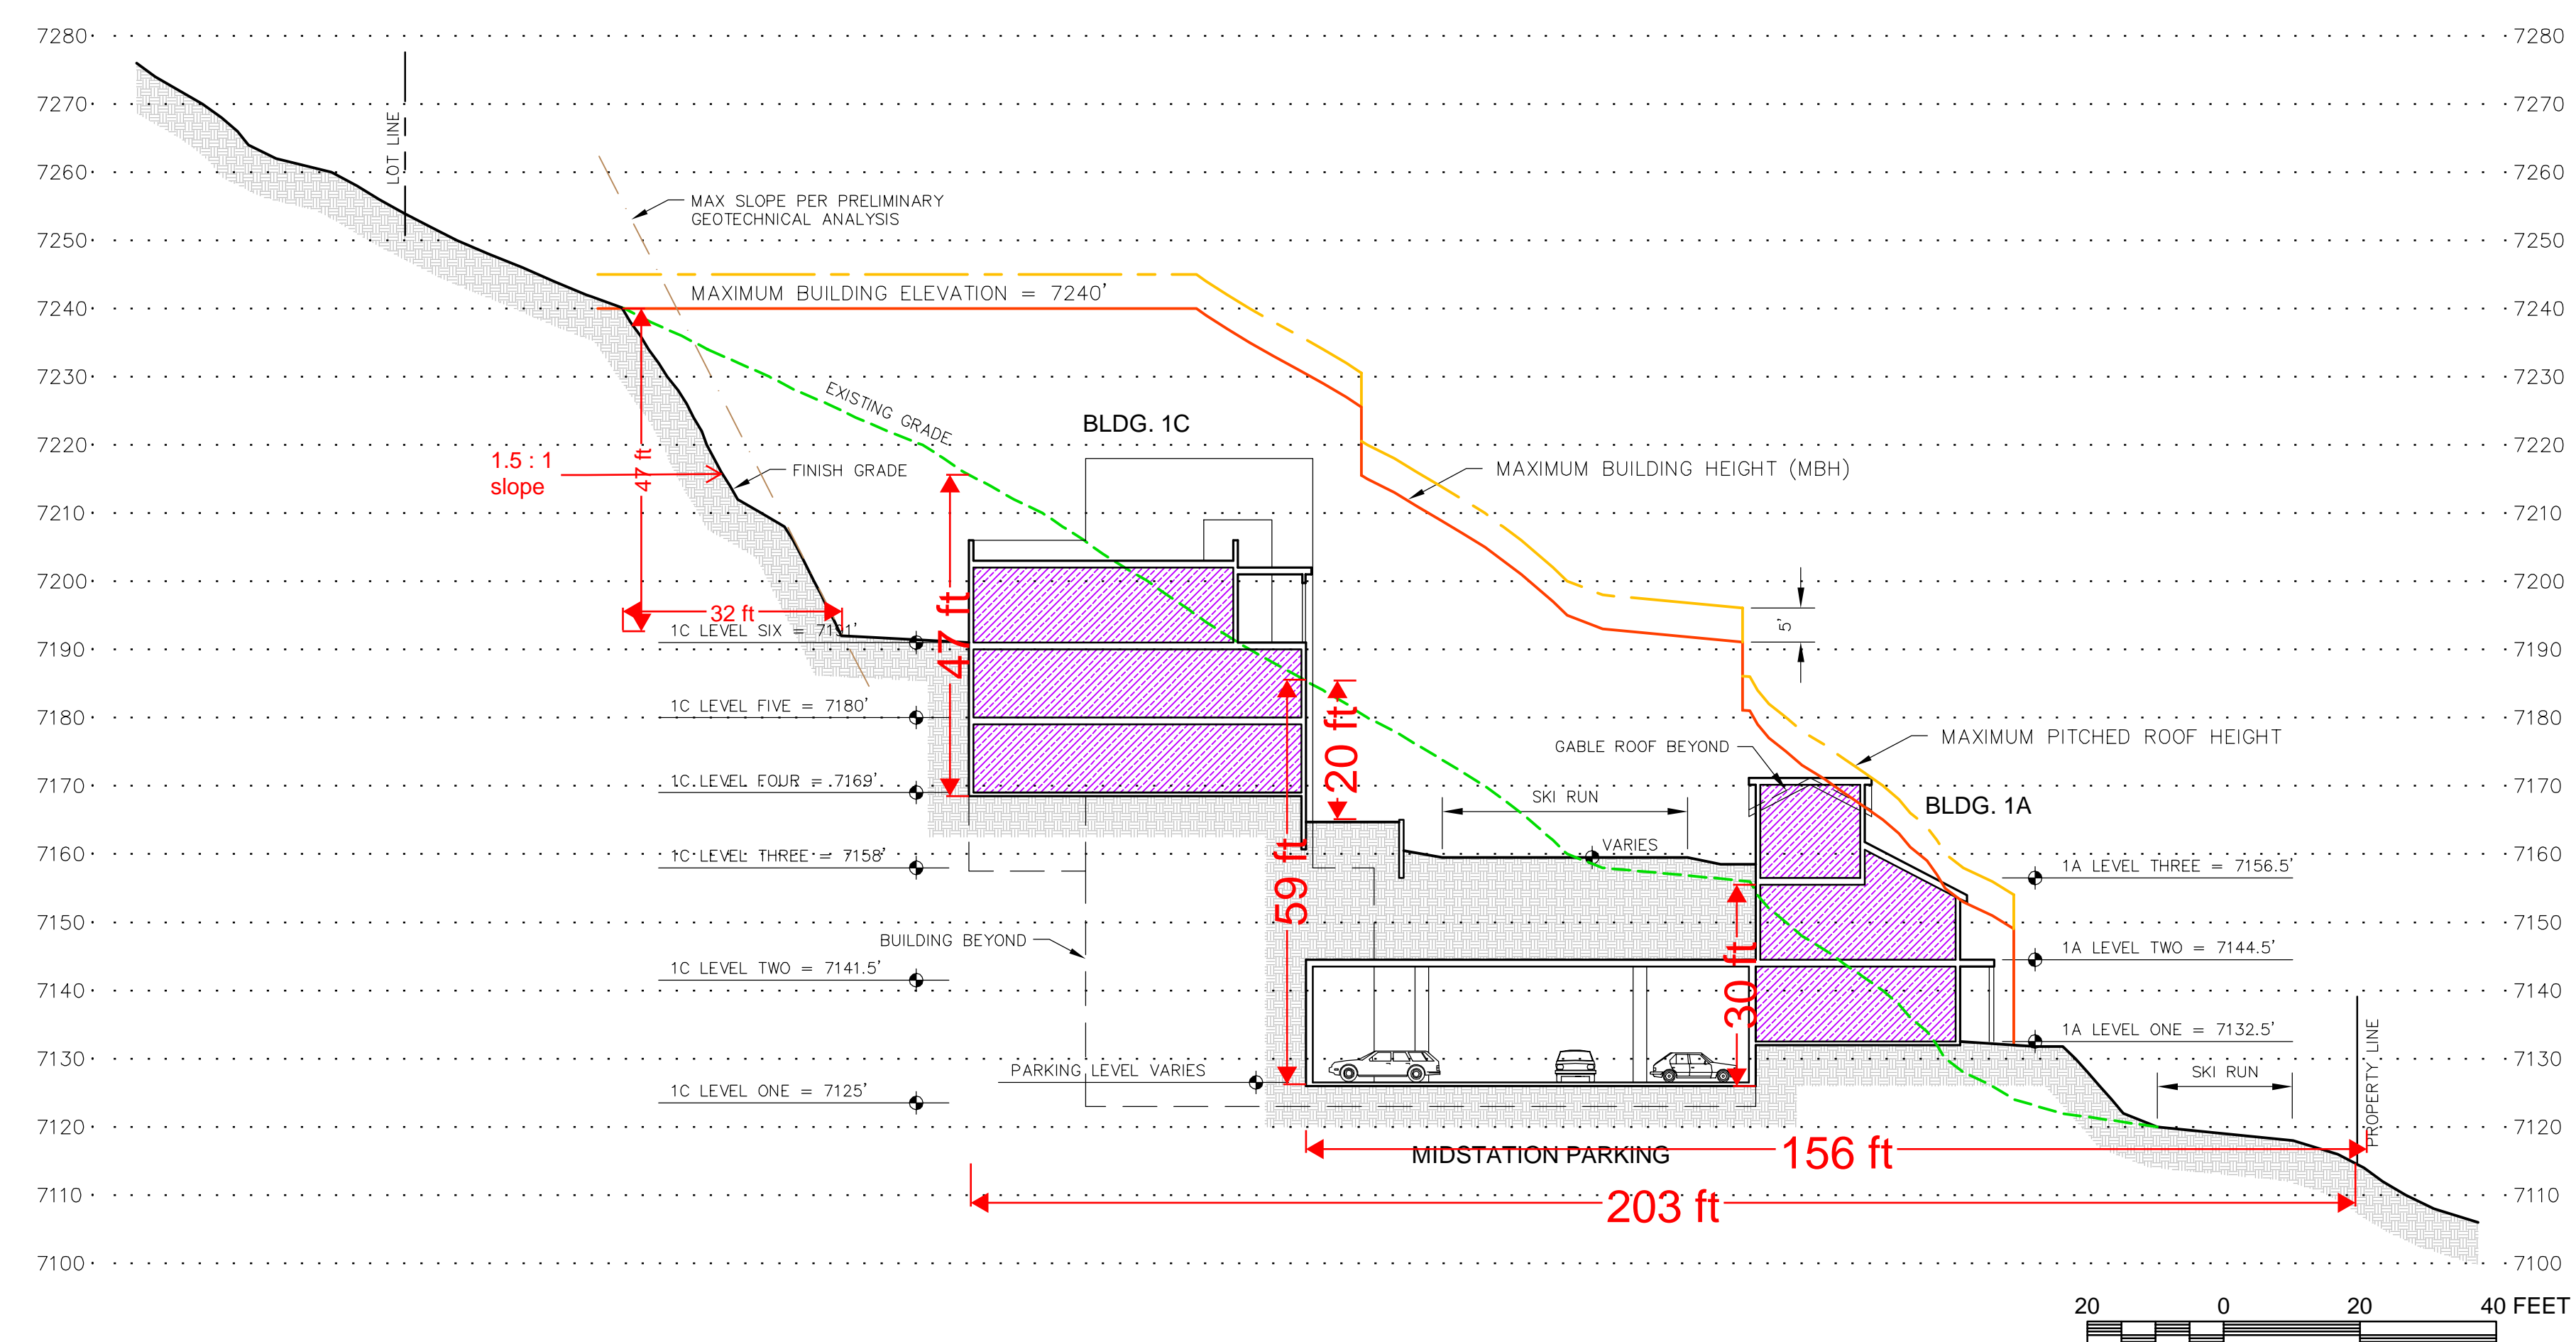

KEY PLAN

USE LEGEND

- UE RESIDENTIAL: Hotel
- UE RESIDENTIAL: Condominiums
- UE COMMERCIAL
- SUPPORT COMMERCIAL
- MEETING SPACE
- ACCESSORY SPACES *
- CIRCULATION & COMMON SPACE *
- EARTH AT FINISH GRADE

* Includes Residential and Resort Accessory Uses not specifically designated as "Circulation".
* Includes public hallways, elevators, lobbies, etc.

KEY PLAN

USE LEGEND

- UE RESIDENTIAL: Hotel
- UE RESIDENTIAL: Condominiums
- UE COMMERCIAL
- SUPPORT COMMERCIAL
- MEETING SPACE
- ACCESSORY SPACES*
- CIRCULATION & COMMON SPACE*
- EARTH AT FINISH GRADE