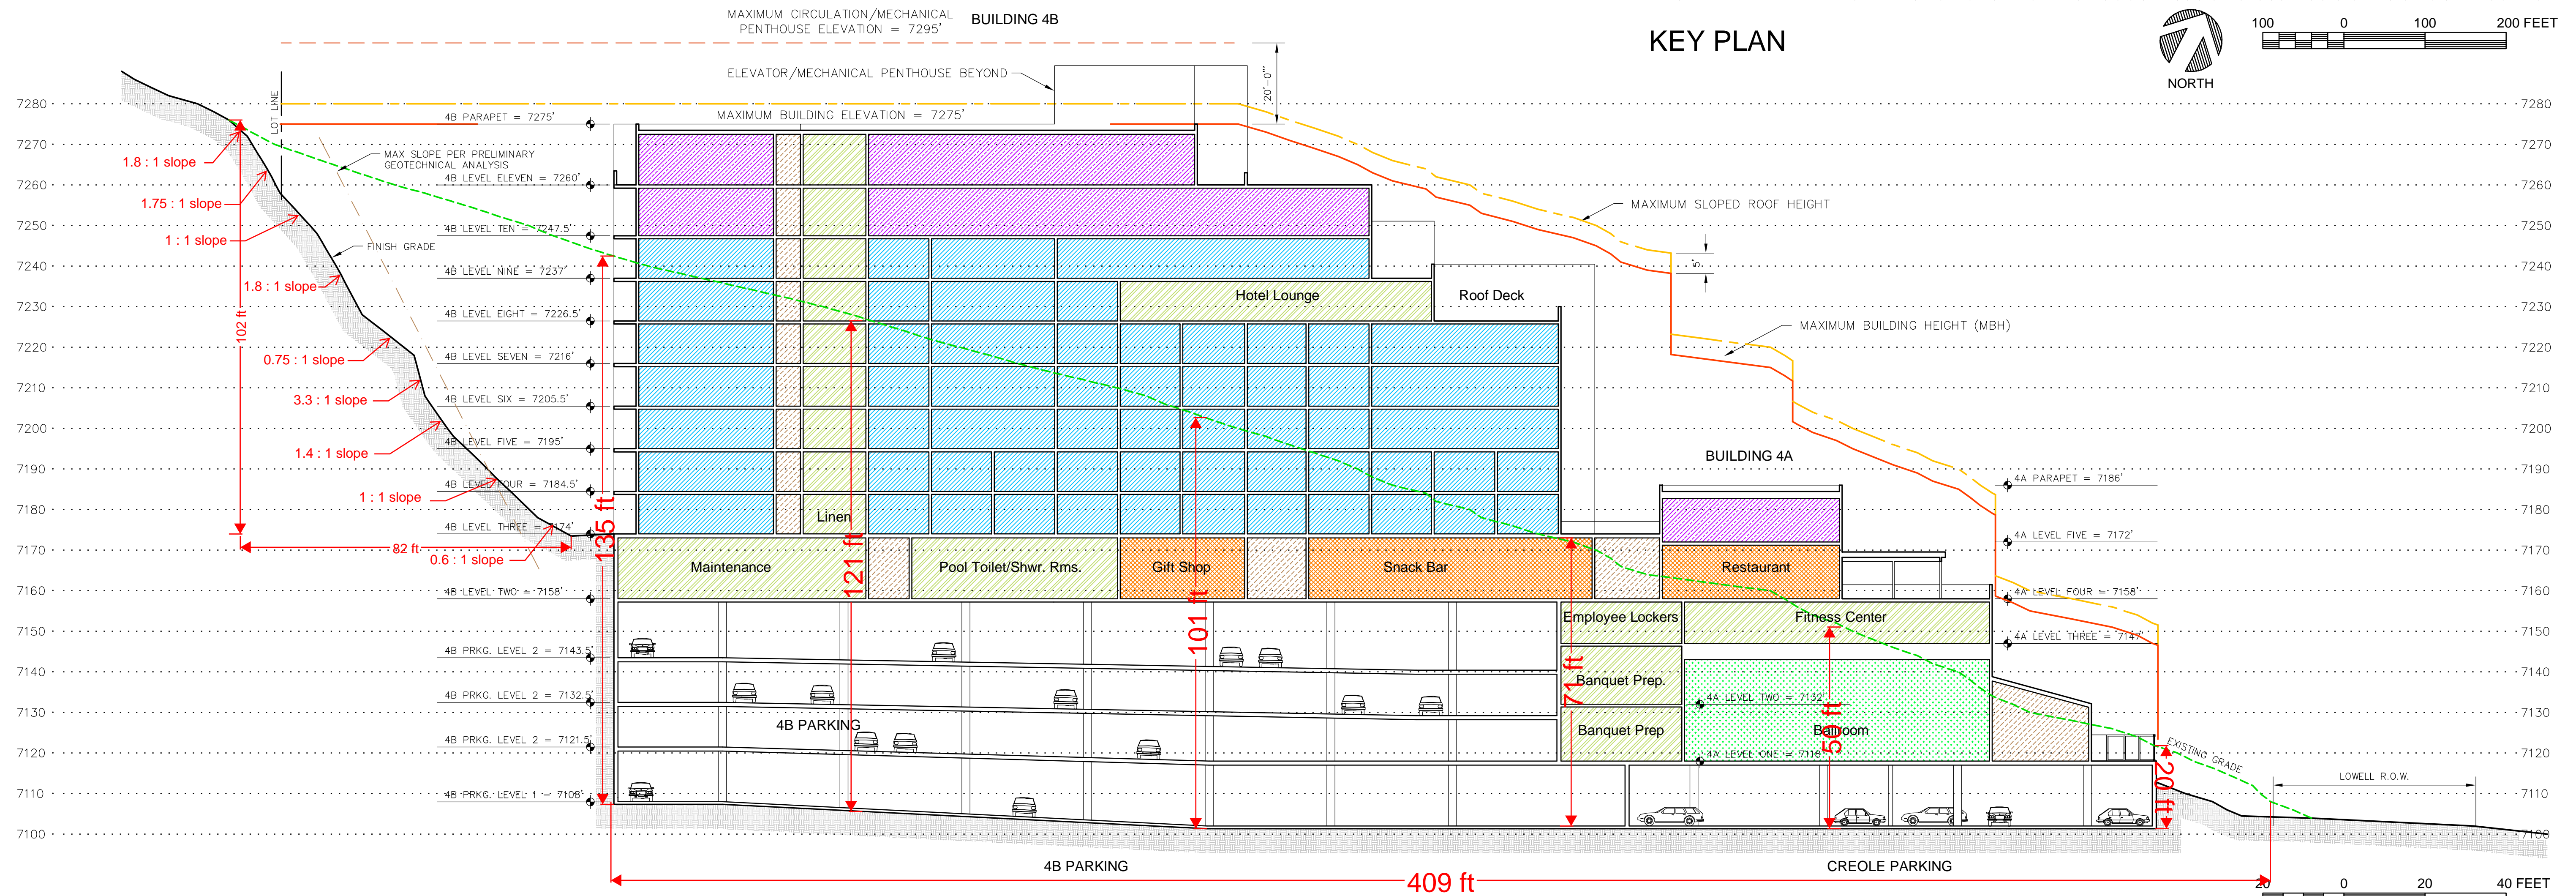

* Includes Residential and Resort Accessory Uses not specifically designated as "Circulation".
* Includes public hallways, elevators, lobbies, etc.

KEY PLAN

- USE LEGEND**
- UE RESIDENTIAL: Hotel
 - UE RESIDENTIAL: Condominiums
 - UE COMMERCIAL
 - SUPPORT COMMERCIAL
 - MEETING SPACE
 - ACCESSORY SPACES *
 - CIRCULATION & COMMON SPACE *
 - EARTH AT FINISH GRADE
- * Includes Residential and Resort Accessory Uses not specifically designated as "Circulation".

KEY PLAN

KEY PLAN