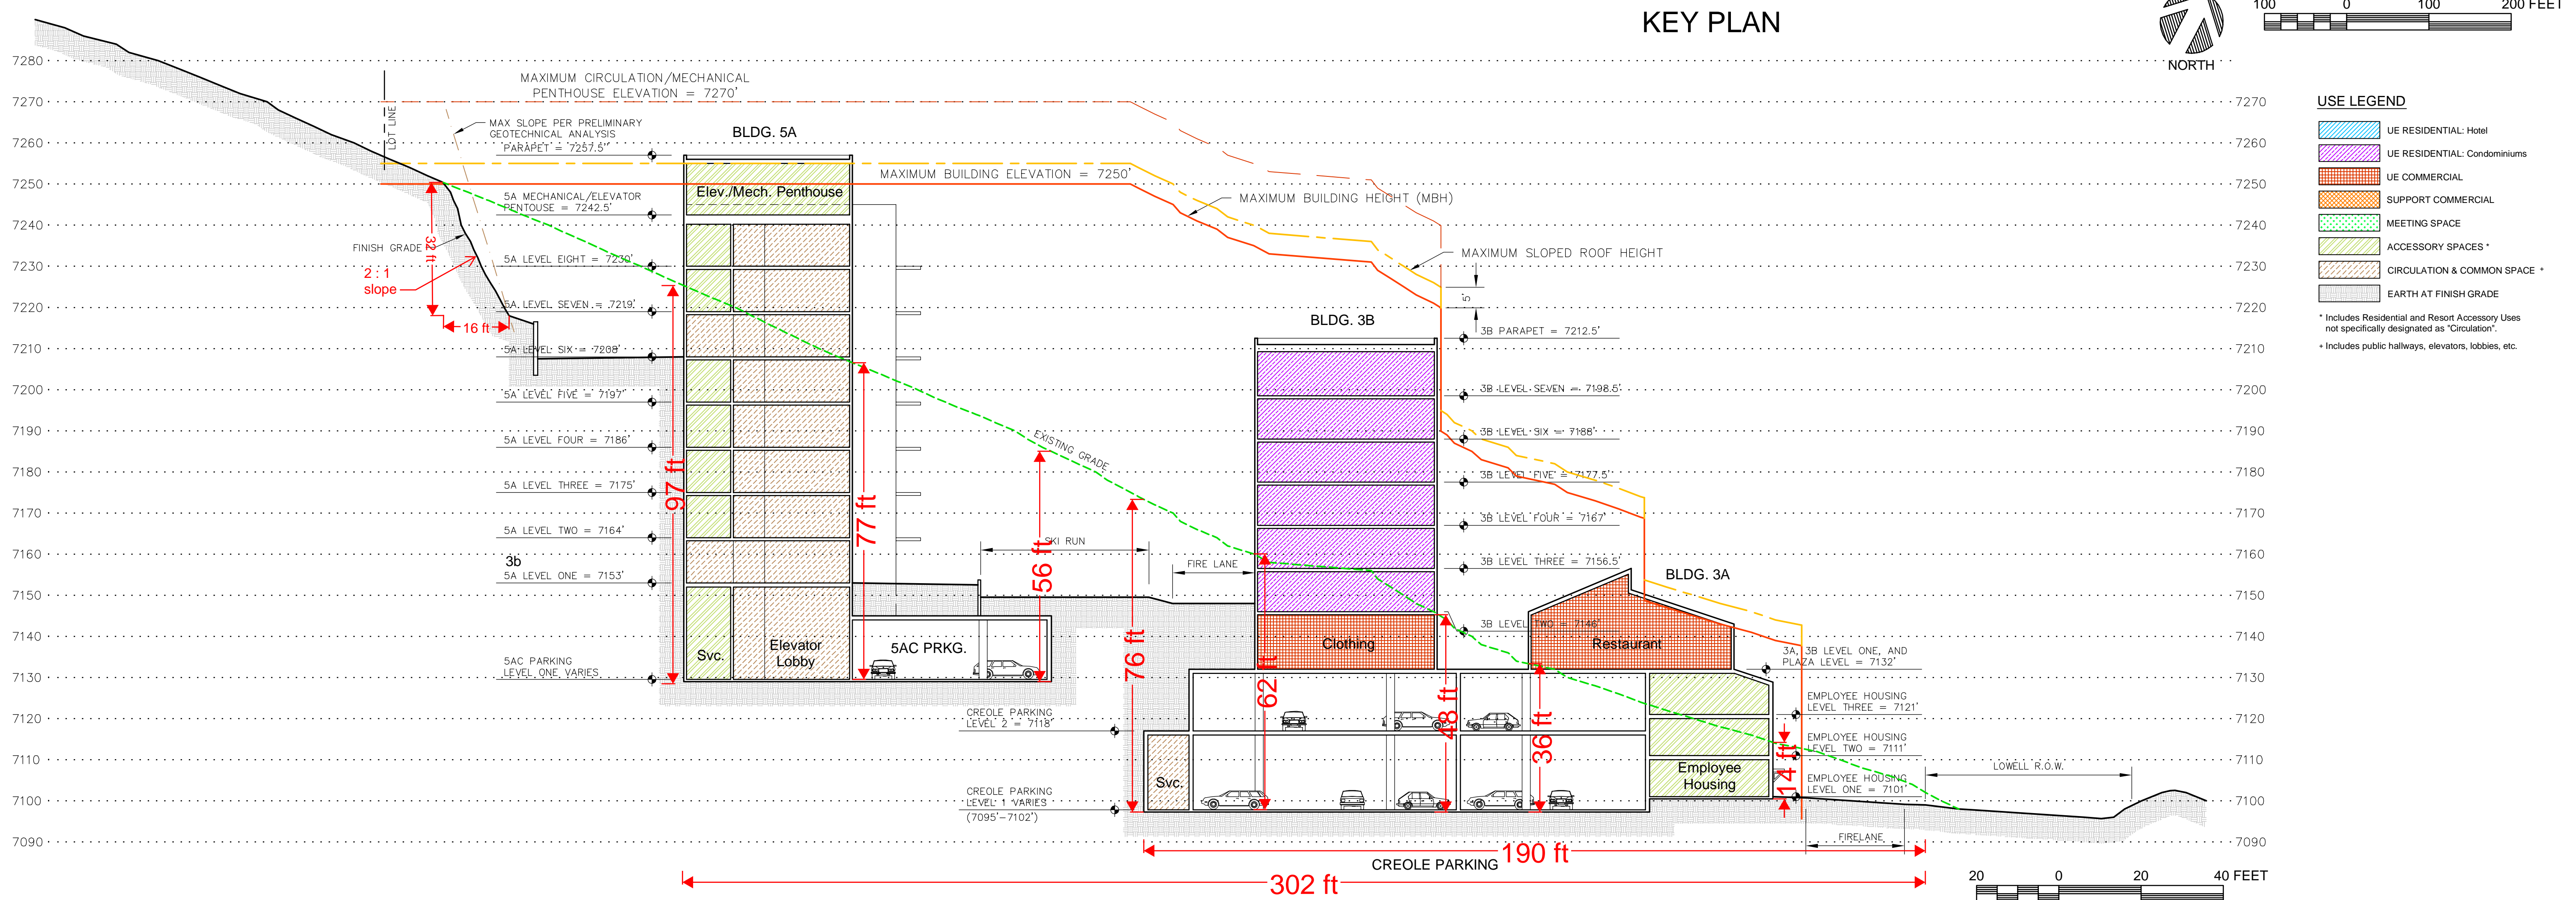

KEY PLAN

USE LEGEND

- UE RESIDENTIAL: Hotel
- UE RESIDENTIAL: Condominiums
- UE COMMERCIAL
- SUPPORT COMMERCIAL
- MEETING SPACE
- ACCESSORY SPACES *
- CIRCULATION & COMMON SPACE *
- EARTH AT FINISH GRADE

* Includes Residential and Resort Accessory Uses not specifically designated as "Circulation".
* Includes public hallways, elevators, lobbies, etc.

KEY PLAN

USE LEGEND

- UE RESIDENTIAL: Hotel
- UE RESIDENTIAL: Condominiums
- UE COMMERCIAL
- SUPPORT COMMERCIAL
- MEETING SPACE
- ACCESSORY SPACES*
- CIRCULATION & COMMON SPACE*
- EARTH AT FINISH GRADE

* Includes Residential and Resort Accessory Uses not specifically designated as "Circulation".
* Includes public hallways, elevators, lobbies, etc.

KEY PLAN

USE LEGEND

	UE RESIDENTIAL- Hotel
	UE RESIDENTIAL- Condominiums
	UE COMMERCIAL
	SUPPORT COMMERCIAL
	MEETING SPACE
	ACCESSORY SPACES *
	CIRCULATION & COMMON SPACE *
	EARTH AT FINISH GRADE

KEY PLAN

KEY PLAN