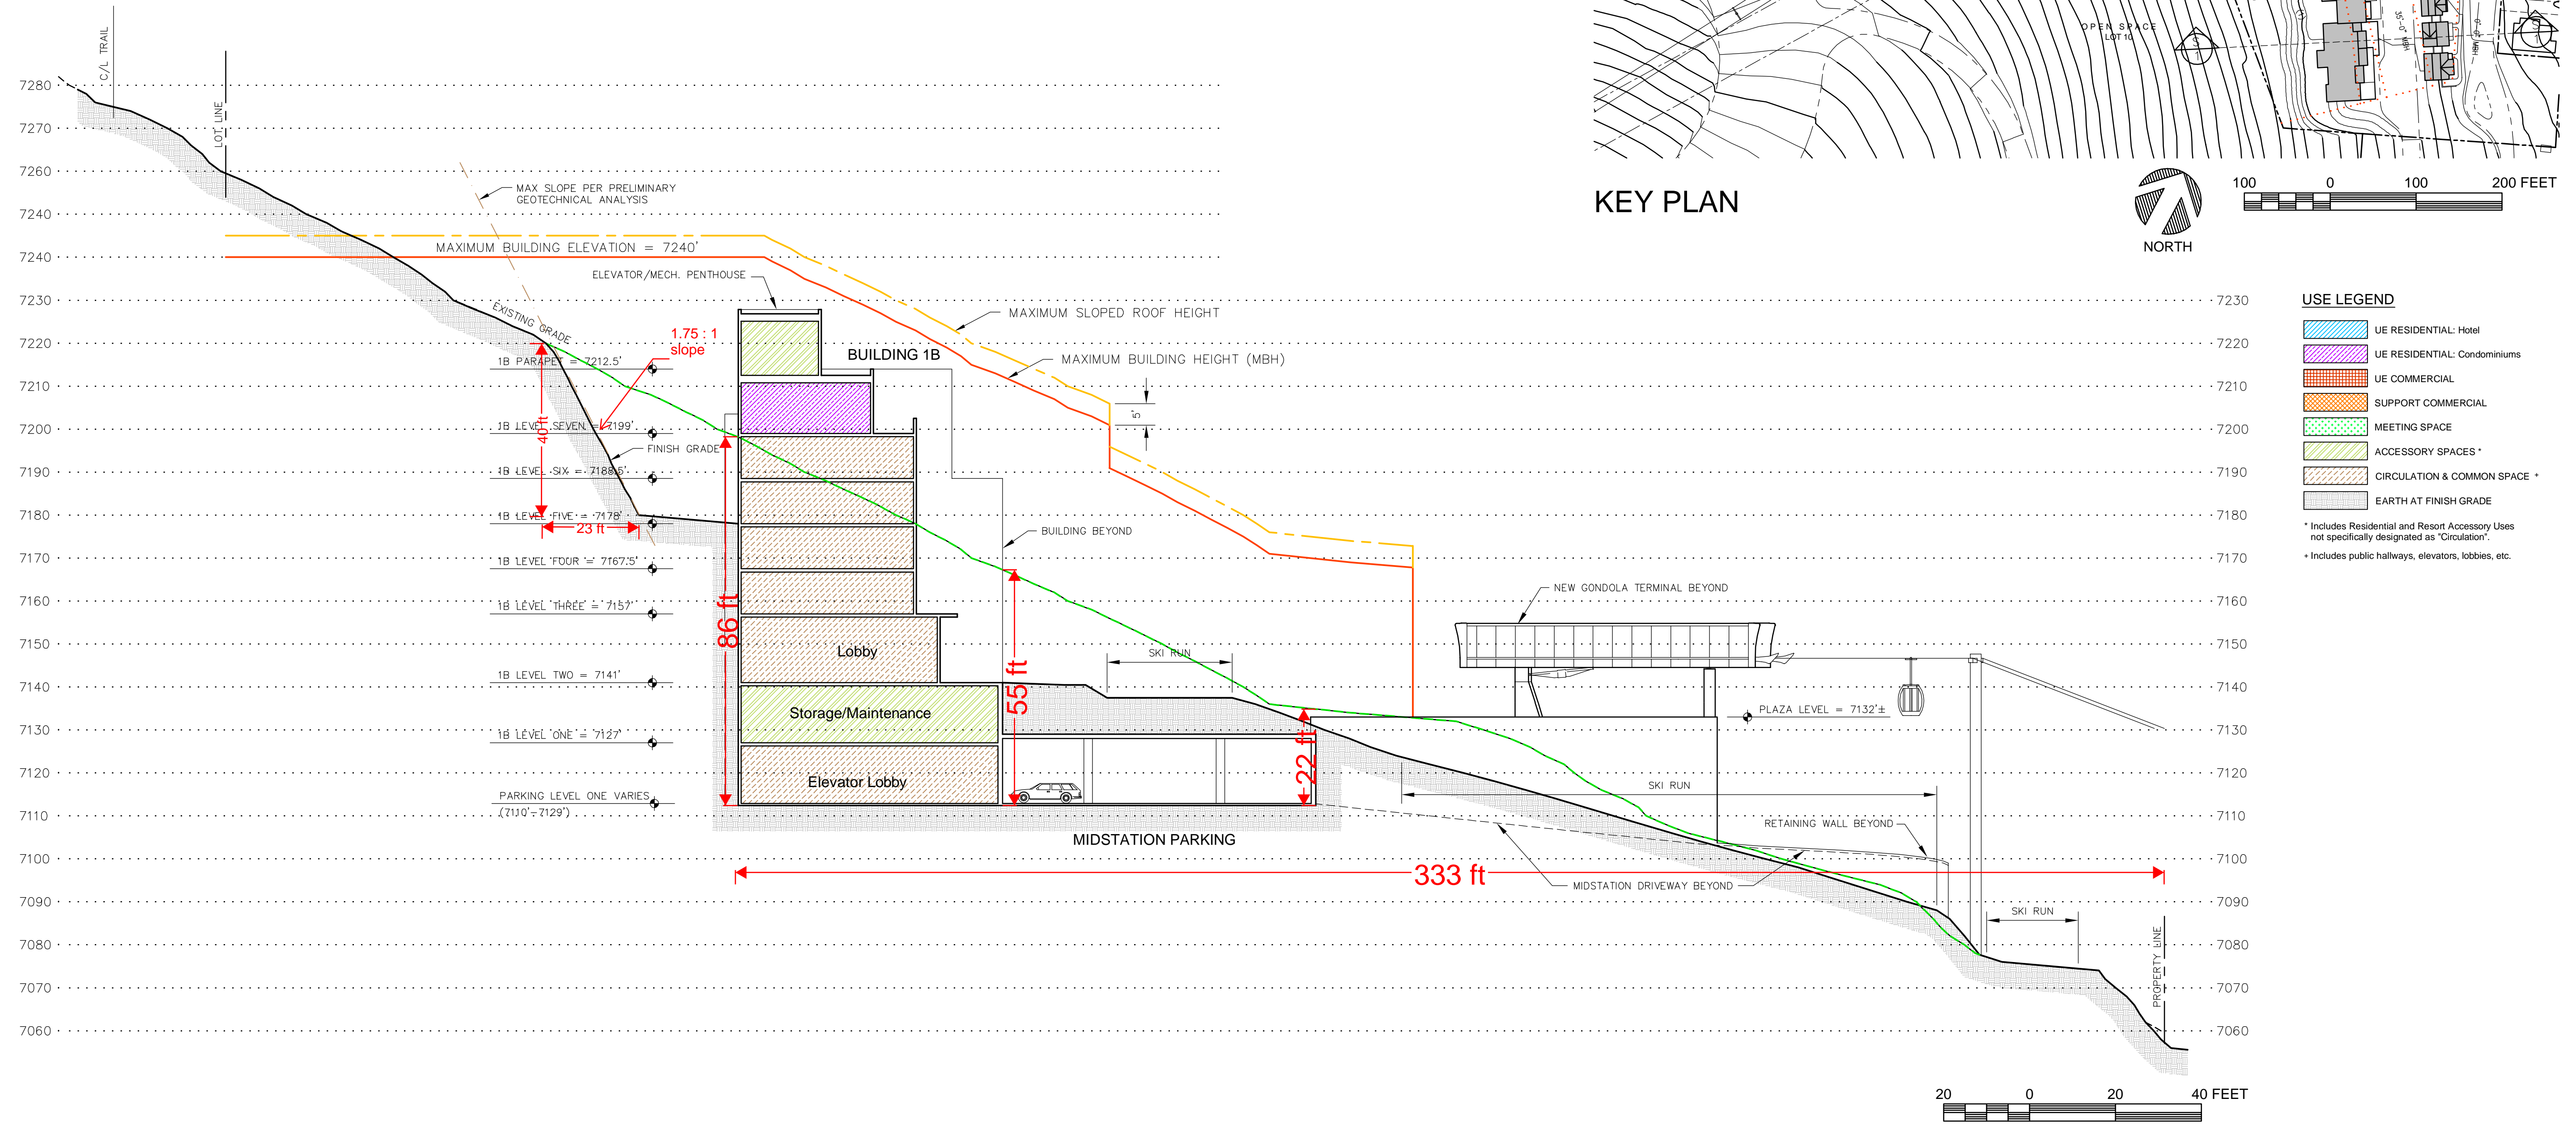

KEY PLAN

USE LEGEND

- UE RESIDENTIAL: Hotel
- UE RESIDENTIAL: Condominiums
- UE COMMERCIAL
- SUPPORT COMMERCIAL
- MEETING SPACE
- ACCESSORY SPACES *
- CIRCULATION & COMMON SPACE *
- EARTH AT FINISH GRADE

* Includes Residential and Resort Accessory Uses not specifically designated as "Circulation".
* Includes public hallways, elevators, lobbies, etc.

KEY PLAN

USE LEGEND

- UE RESIDENTIAL: Hotel
- UE RESIDENTIAL: Condominiums
- UE COMMERCIAL
- SUPPORT COMMERCIAL
- MEETING SPACE
- ACCESSORY SPACES*
- CIRCULATION & COMMON SPACE*
- EARTH AT FINISH GRADE

* Includes Residential and Resort Accessory Uses not specifically designated as "Circulation".
* Includes public hallways, elevators, lobbies, etc.

KEY PLAN

USE LEGEND

	UE RESIDENTIAL- Hotel
	UE RESIDENTIAL- Condominiums
	UE COMMERCIAL
	SUPPORT COMMERCIAL
	MEETING SPACE
	ACCESSORY SPACES *
	CIRCULATION & COMMON SPACE *
	EARTH AT FINISH GRADE

KEY PLAN

KEY PLAN