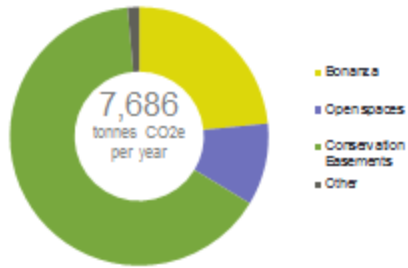

CO₂e annual sequestration rate

Annual Sequestration Rate
PCMC owned parcels, easements within city limits
Bonanza Flats

Annual Sequestration Rate
tonnes CO₂e per land category