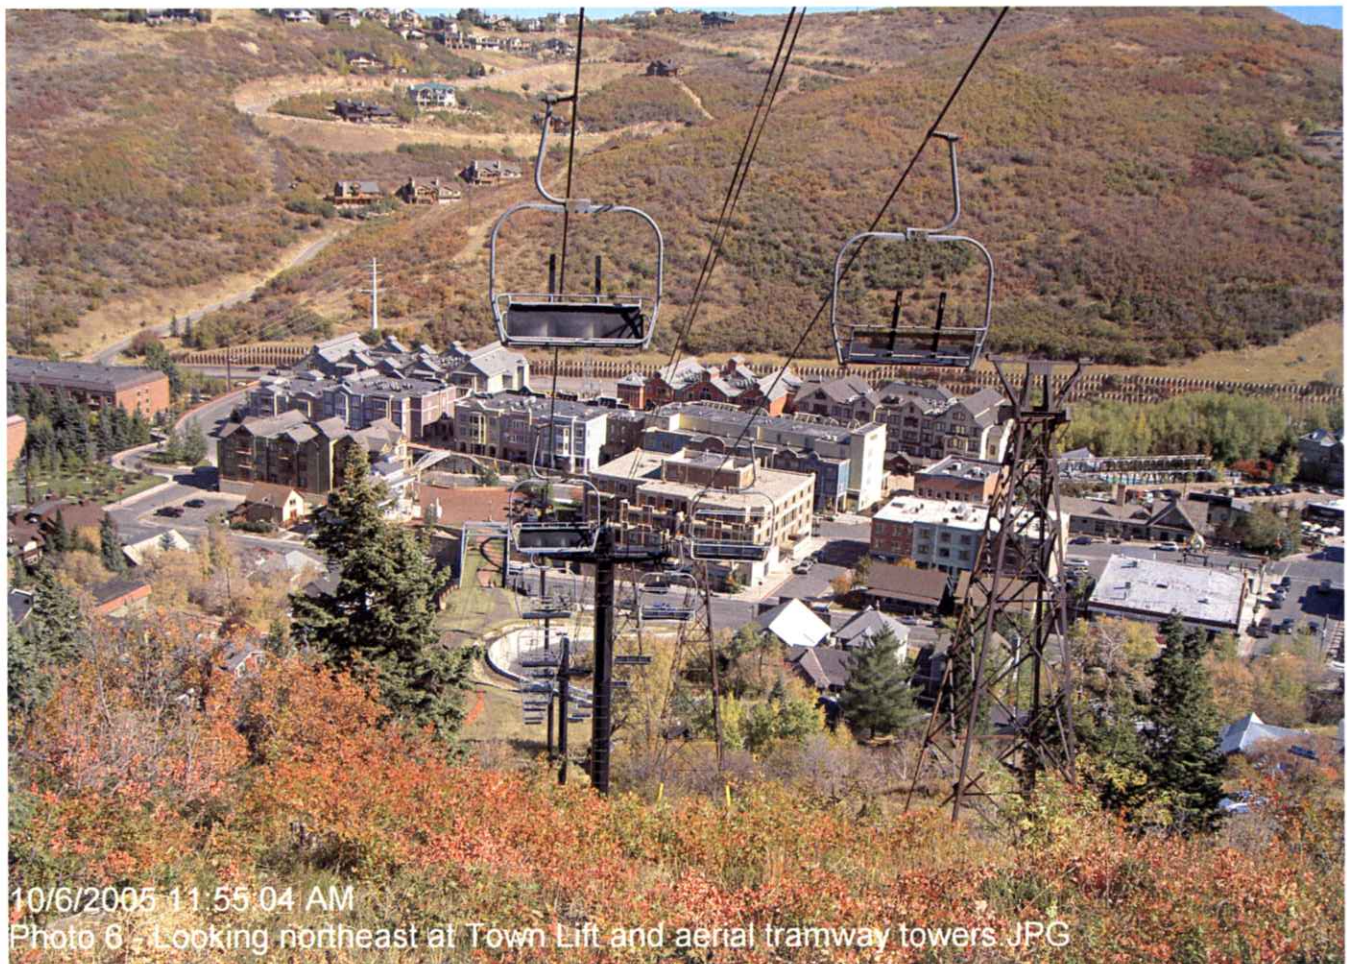

APPENDIX A
PHOTOGRAPHS OF SITE

10/6/2005 1:02:58 PM
Photo 1 - Looking west at Quitting Time ski run.JPG

10/6/2005 12:27:37 PM
Photo 2 - Looking southwest from Creole mine shaft at Creole ski run.JPG

10/6/2005 12:27:46 PM
Photo 3 - Looking northeast down Creole ski run.JPG

10/6/2005 12:50:56 PM
Photo 4 - Looking southwest at Creole ski run from bottom of run.JPG

10/6/2005 11:55:12 AM
Photo 5 - Looking southwest at Town Lift JPG

10/6/2005 11:55:04 AM
Photo 6 - Looking northeast at Town Lift and aerial tramway towers JPG

10/6/2005 12:04:03 PM
Photo 7 - Southeast Adit mine dump.JPG

10/6/2005 12:16:27 PM
Photo 8 - Northwest Adit mine dump.JPG

10/6/2005 12:16:31 PM
Photo 9 - Northwest Adit mine dump.JPG

10/6/2005 12:35:03 PM
Photo 10 - Mine dump by Creole Mine shaft.JPG