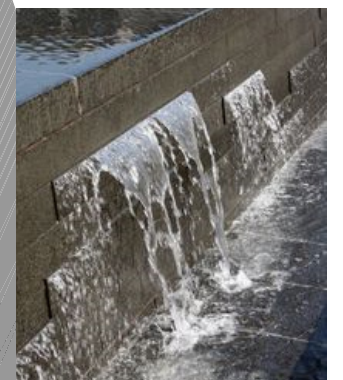

ROCKY WATER TUMBLE

ALPINE STREAM

METAL GRATE

SOURCE

WEIRS AND POOLS

WATER FEATURE