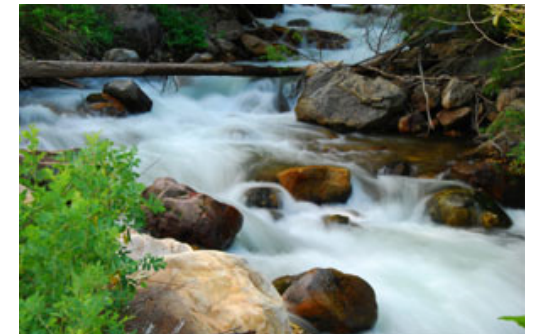

ROCKY WATER TUMBLE

ALPINE STREAM

METAL GRATE

SOURCE

WEIRS AND POOLS

WATER FEATURE