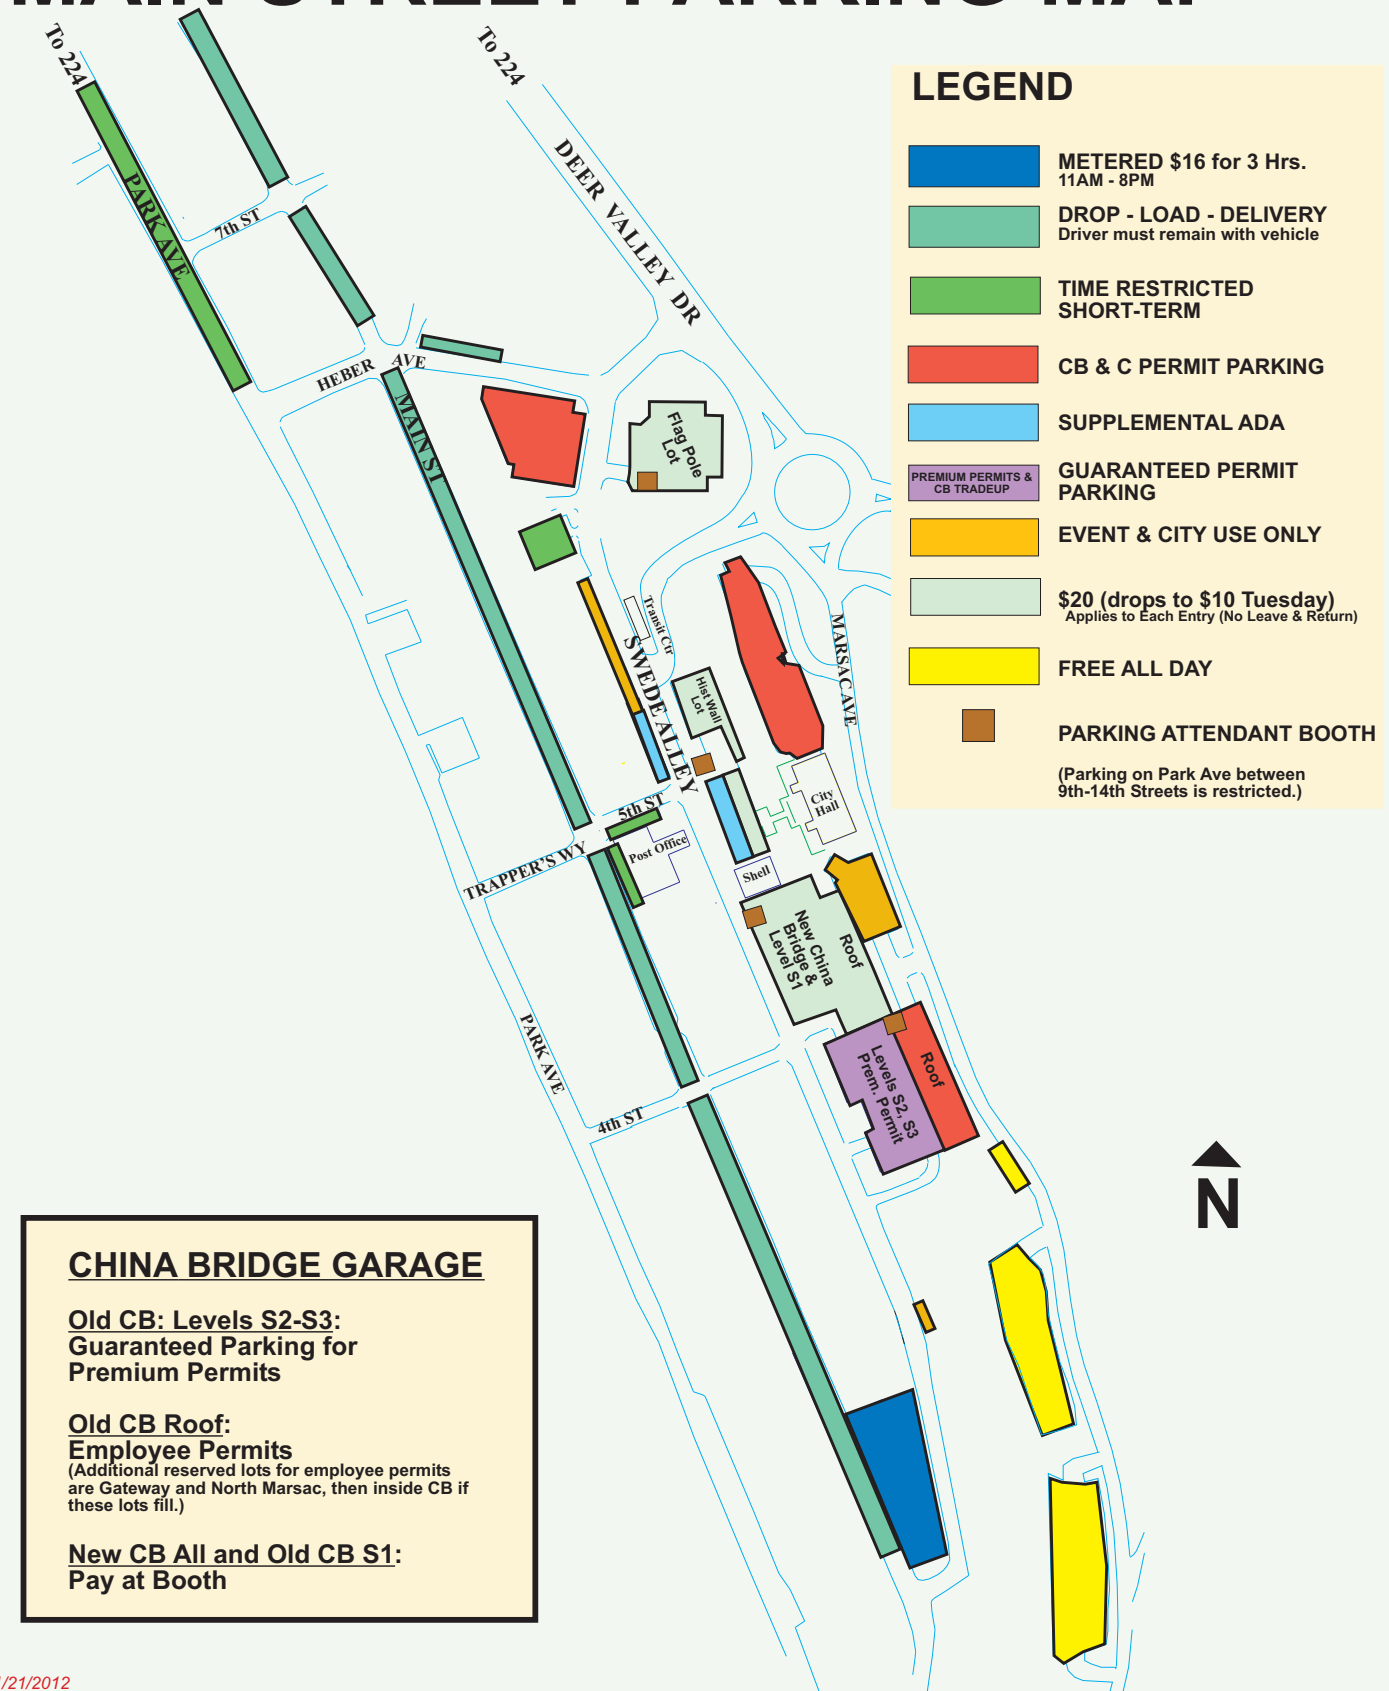

SUNDANCE 2014

MAIN STREET PARKING MAP

LEGEND

- METERED \$16 for 3 Hrs.**
11AM - 8PM
- DROP - LOAD - DELIVERY**
Driver must remain with vehicle
- TIME RESTRICTED SHORT-TERM**
- CB & C PERMIT PARKING**
- SUPPLEMENTAL ADA**
- PREMIUM PERMITS & CB TRADEUP**
- GUARANTEED PERMIT PARKING**
- EVENT & CITY USE ONLY**
- \$20 (drops to \$10 Tuesday)**
Applies to Each Entry (No Leave & Return)
- FREE ALL DAY**
- PARKING ATTENDANT BOOTH**
(Parking on Park Ave between 9th-14th Streets is restricted.)

CHINA BRIDGE GARAGE

Old CB: Levels S2-S3:
Guaranteed Parking for Premium Permits

Old CB Roof:
Employee Permits
(Additional reserved lots for employee permits are Gateway and North Marsac, then inside CB if these lots fill.)

New CB All and Old CB S1:
Pay at Booth

Revised 11/21/2012