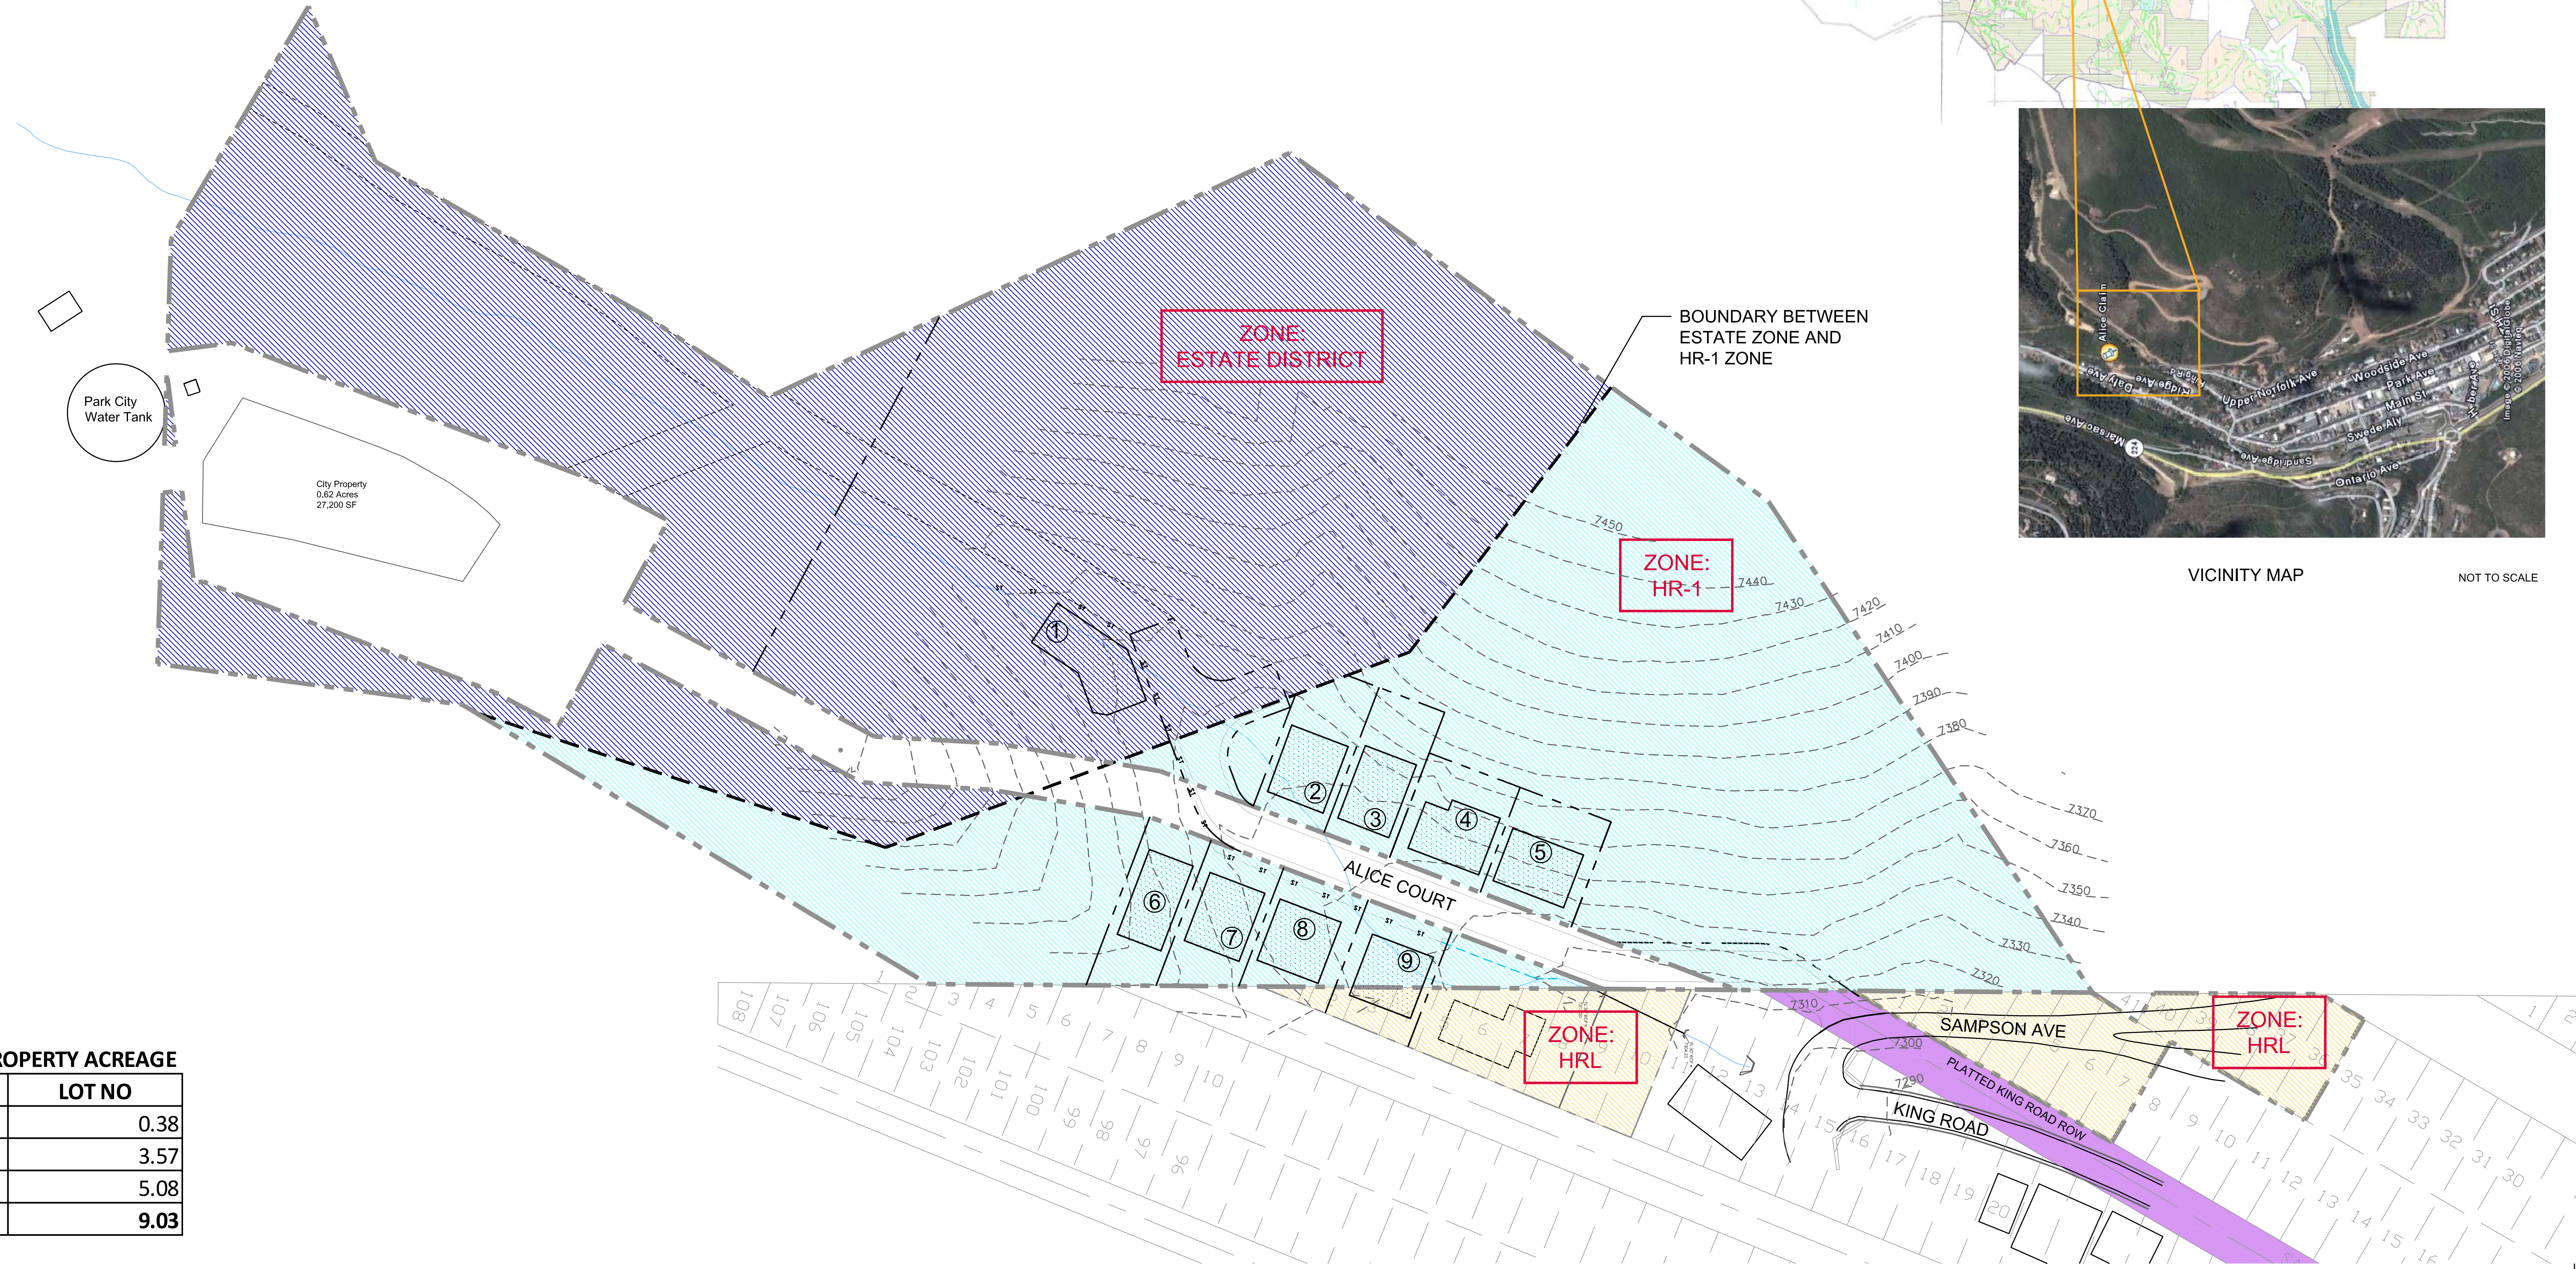

VICINITY MAP NOT TO SCALE

TOTAL PROPERTY ACREAGE

ZONE	LOT NO	ACREAGE
HRL	0.38	
HR-1	3.57	
ESTATE	5.08	
TOTAL	9.03	

ALICE CLAIM

VICINITY & ZONING MAP

KING DEVELOPMENT GROUP, LLC
 P.O. BOX 244
 PARK CITY, UTAH 84060