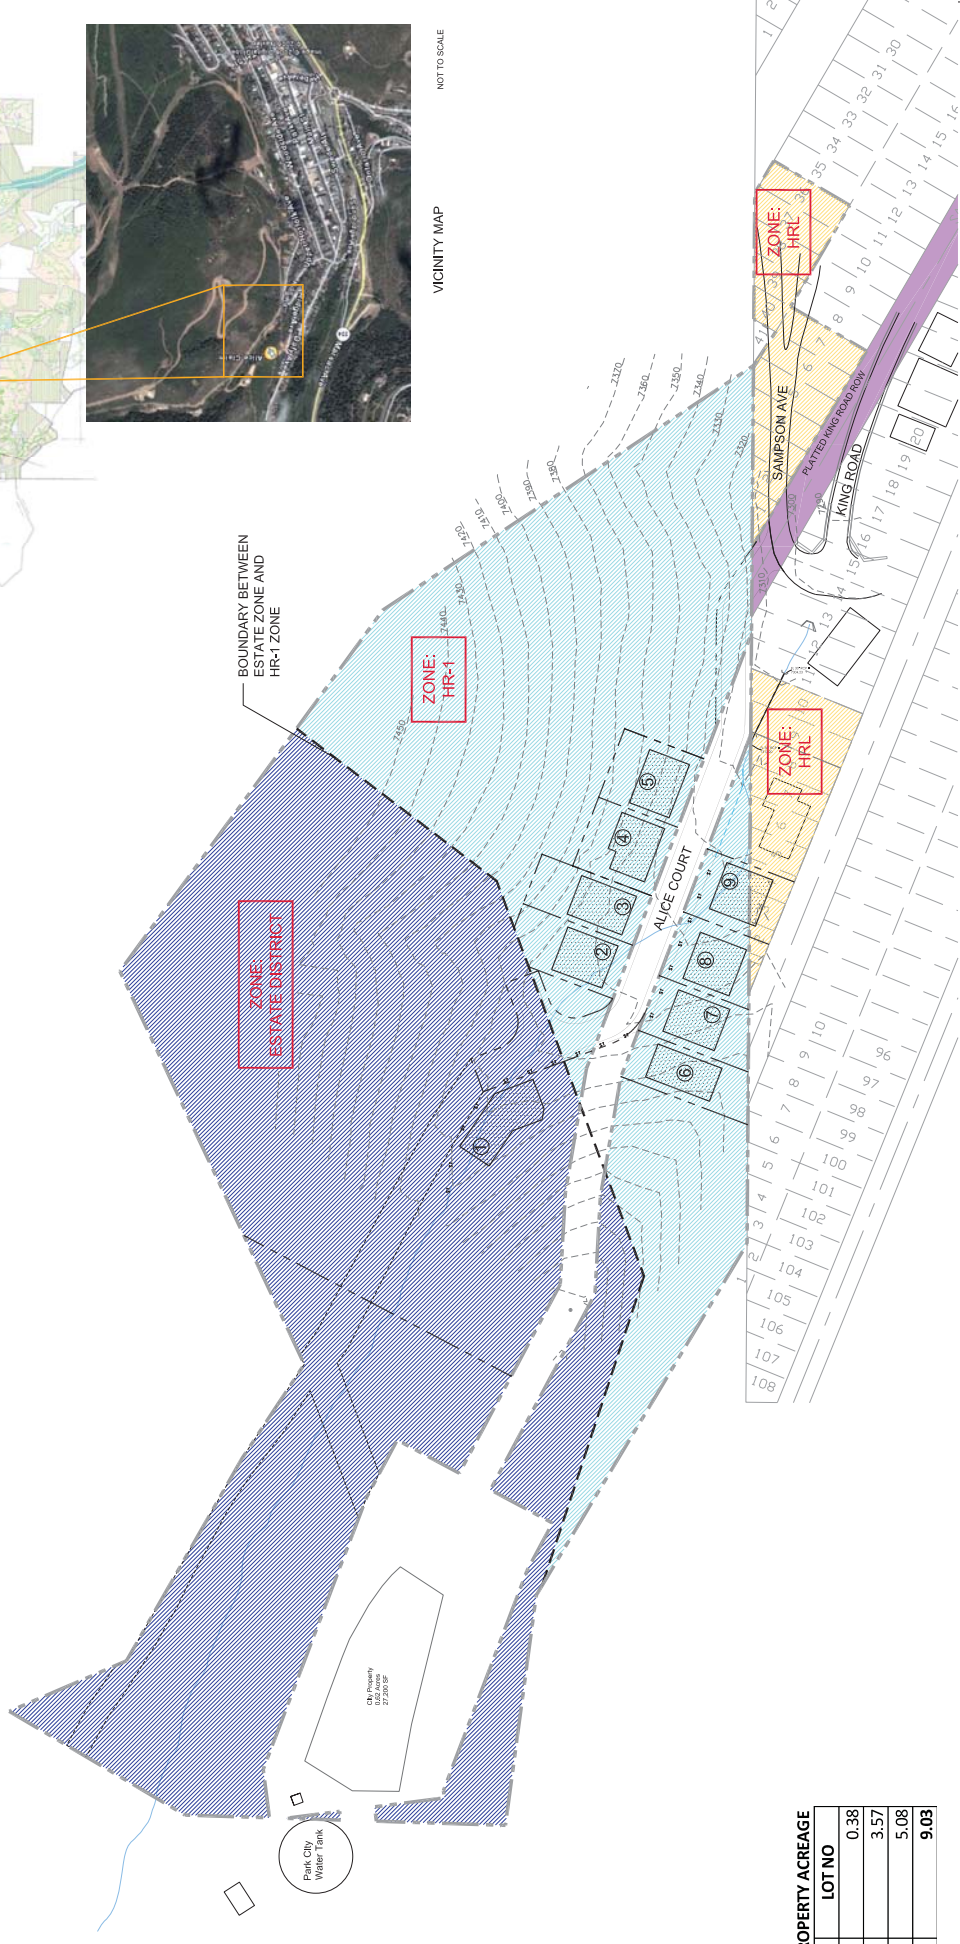

VICINITY MAP
NOT TO SCALE

BOUNDARY BETWEEN
ESTATE ZONE AND
HR-1 ZONE

ZONE:
ESTATE DISTRICT

ZONE:
HR-1

ZONE:
HRL

ZONE:
HRL

TOTAL PROPERTY ACREAGE	
ZONE	LOT NO
HRL	0.38
HR-1	3.57
ESTATE	5.08
TOTAL	9.03

Alice & Claim

VICINITY & ZONING MAP

KING DEVELOPMENT GROUP, LLC
P.O. BOX 244
PARK CITY, UTAH 84060

0 10 20 30 40 50 60 70 80 90 100
SCALE: 1"=50'-0"
DATE: FEBRUARY 09, 2016